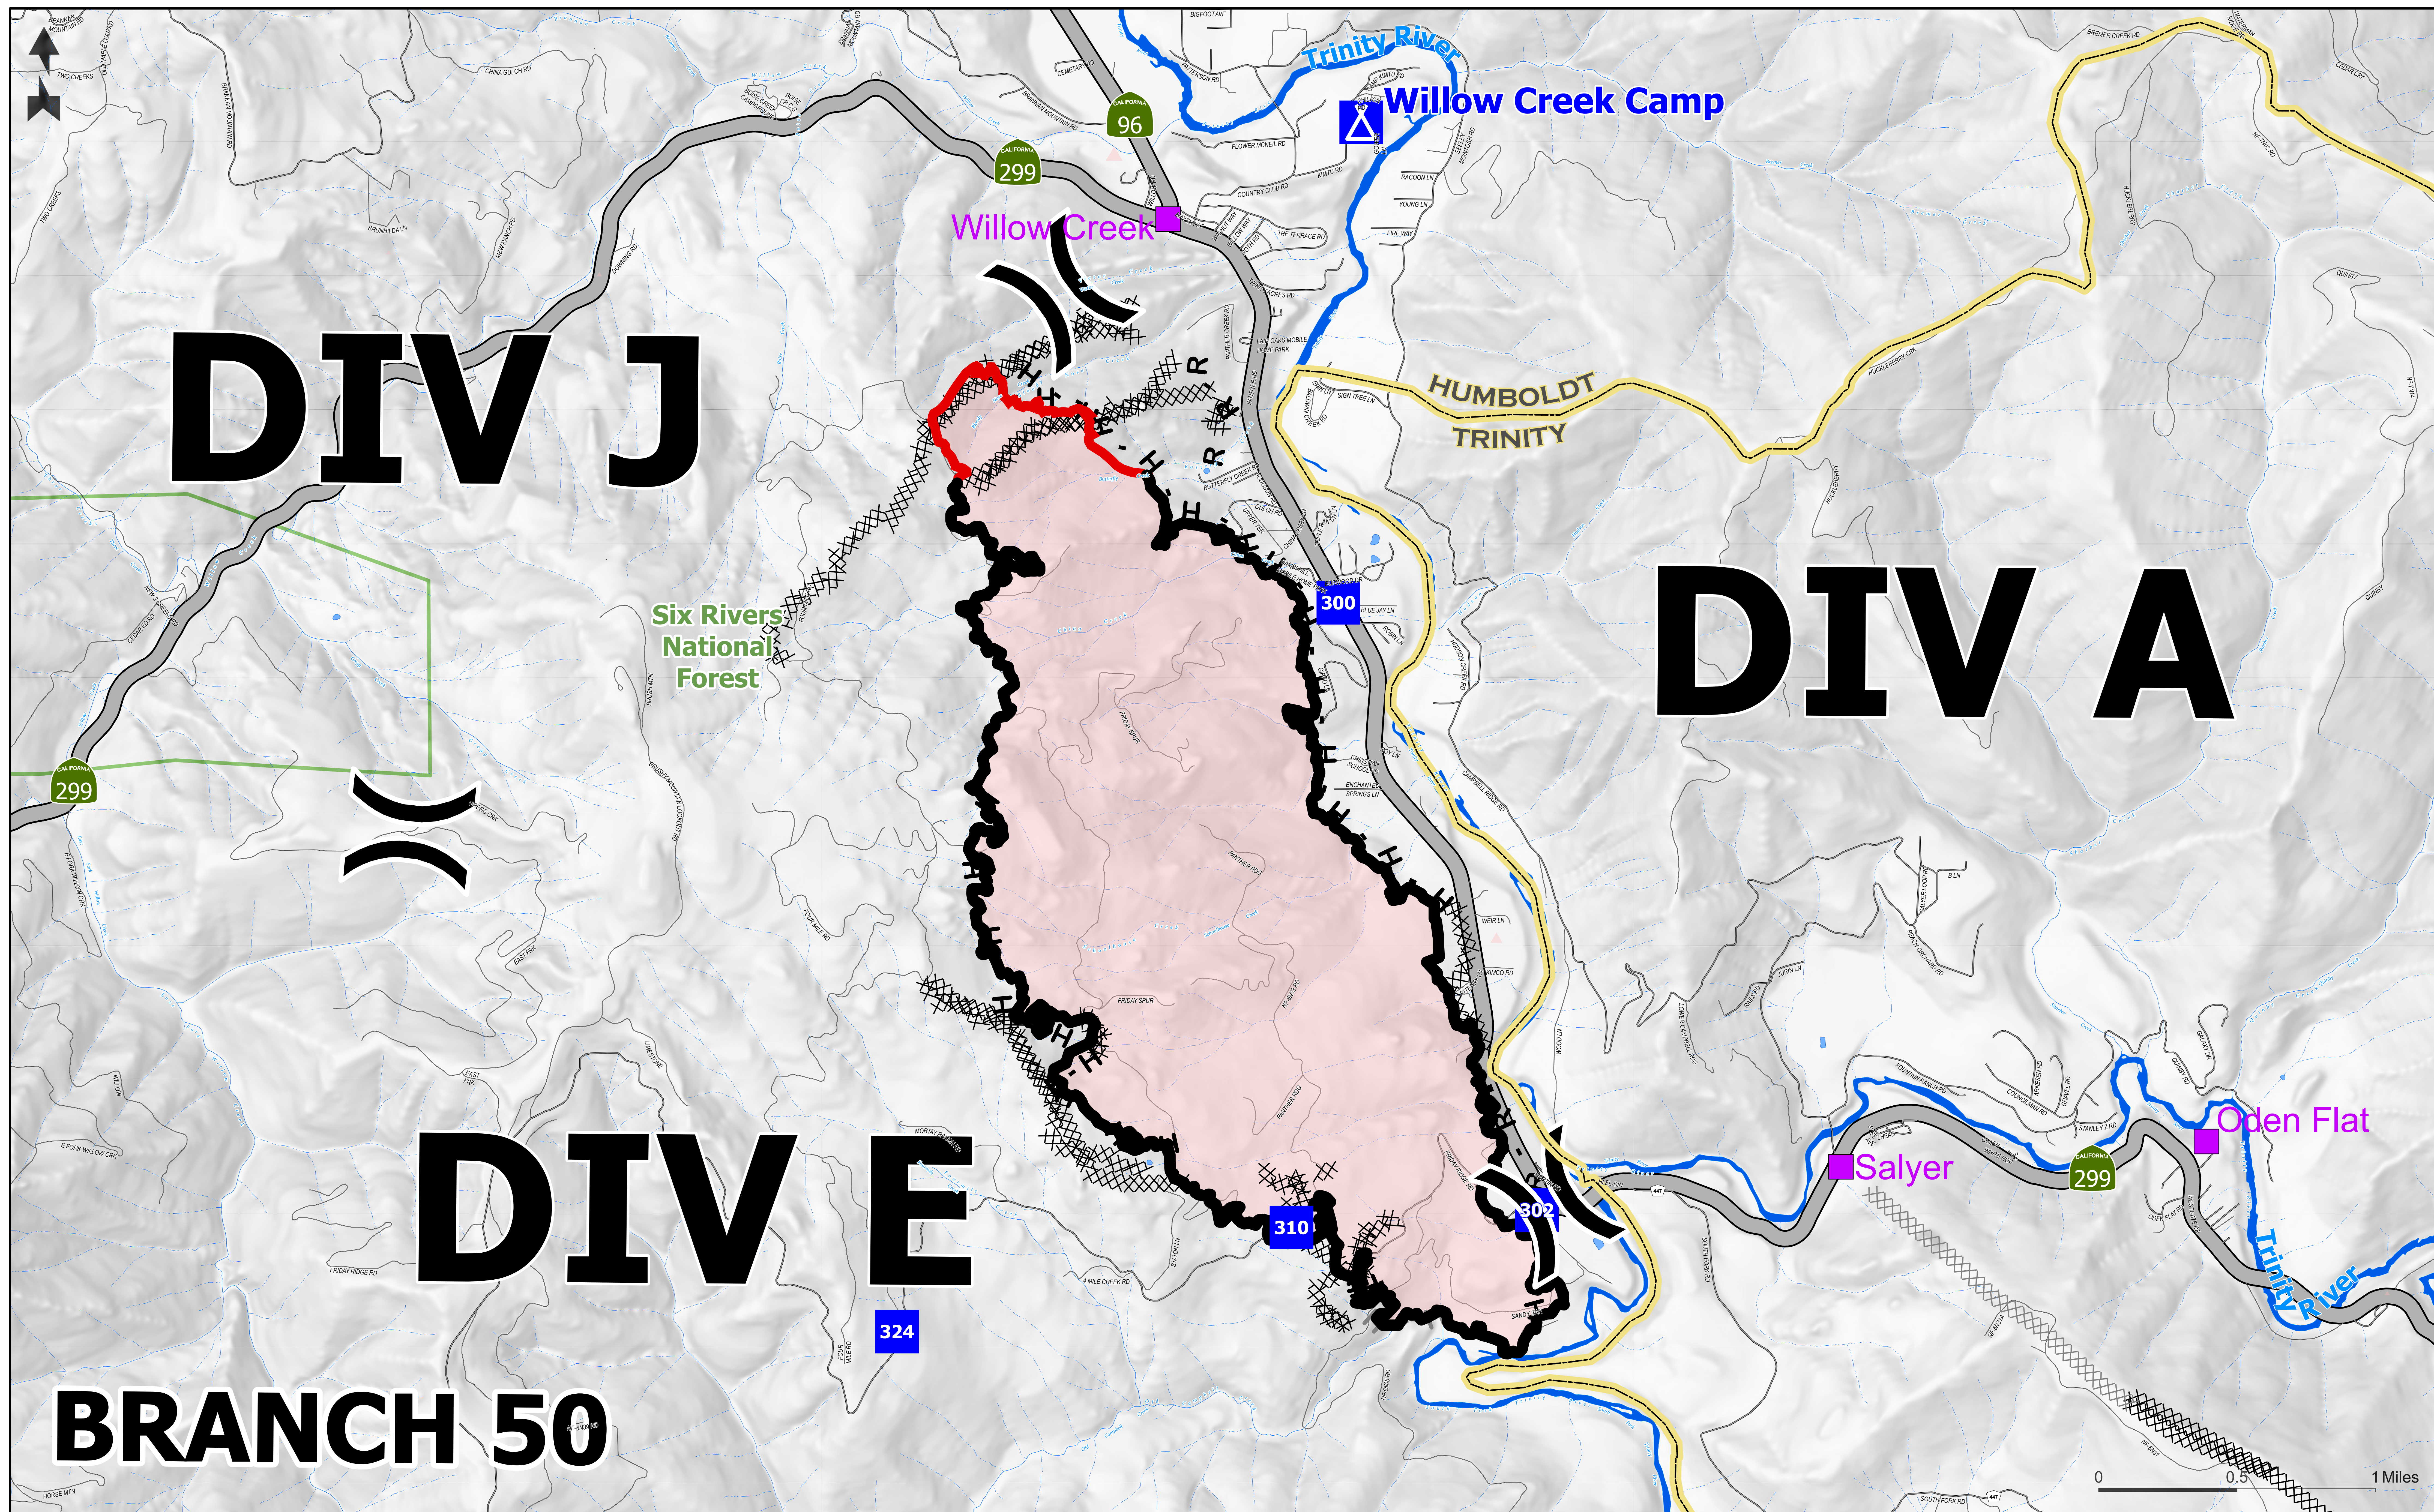

# BRIEFING MAP

# KNOB FIRE CA-SRF-000795

(X) Division Break	⊗ Completed Dozer Line	⊗ Planned Dozer Line	— Contained Line	— Other Road	▭ County Boundary
■ Drop Point	H Completed Hand Line	H Planned Hand Line	— Major Paved Road	— Wildfire Daily Fire Perimeter	○ Hyampom Rd
⚙ Camp	R Completed Road as Line	— Fire Edge	— Minor Paved Road		