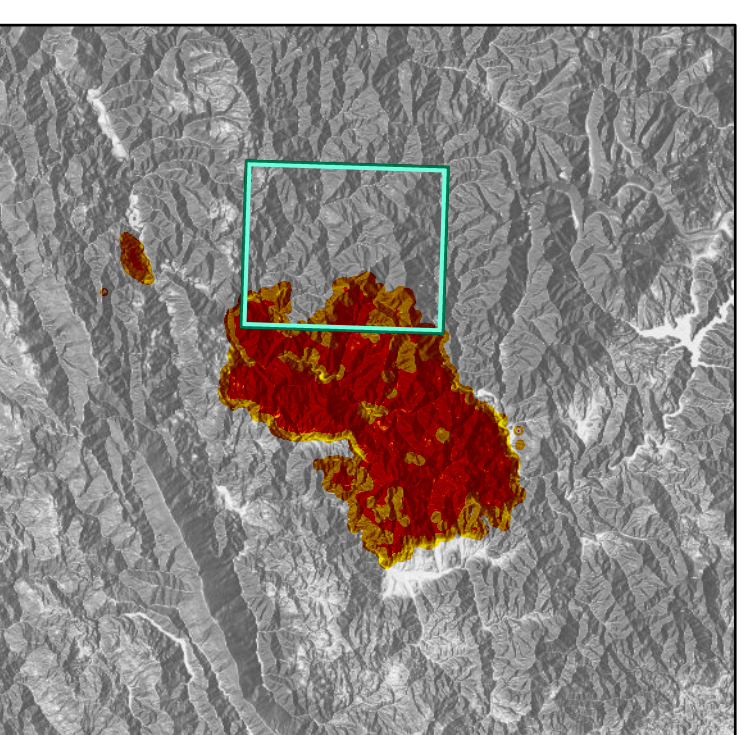

- Check Point
- Dip Site
- HeliSpot
- × Division Break
- Drop Point
- Lookout
- Hot Spot - Spot Fire
- Value at Risk
- Bridge
- Repeater
- Hazard
- Water Source
- Buildings
- ▨ Inventoried Roadless Area
- ▨ Completed Dozer Line
- ▨ Completed Hand Line
- ▨ Completed Road as Line
- ▨ Planned Dozer Line
- ▨ Planned Hand Line
- ▨ Planned Road as Line
- ▨ Access or Improved Road
- ▨ Other
- ▨ Fire Edge
- ▨ Contained Line
- ▨ Wildfire Daily Fire Perimeter
- ▨ National Wilderness Area
- ▨ USFS_Administrative_Forest
- ▨ Non-FS Lands

0 0.5
Miles

DIV L

SHASTA TRINITY NATIONAL FOREST

SHASTA TRINITY NATIONAL FOREST

TRINITY ALPS WILDERNESS

LIMESTONE RIDGE

SHASTA TRINITY NATIONAL FOREST

SHASTA TRINITY NATIONAL FOREST

TRINITY ALPS WILDERNESS

Ironside
Lookout
CMD 5