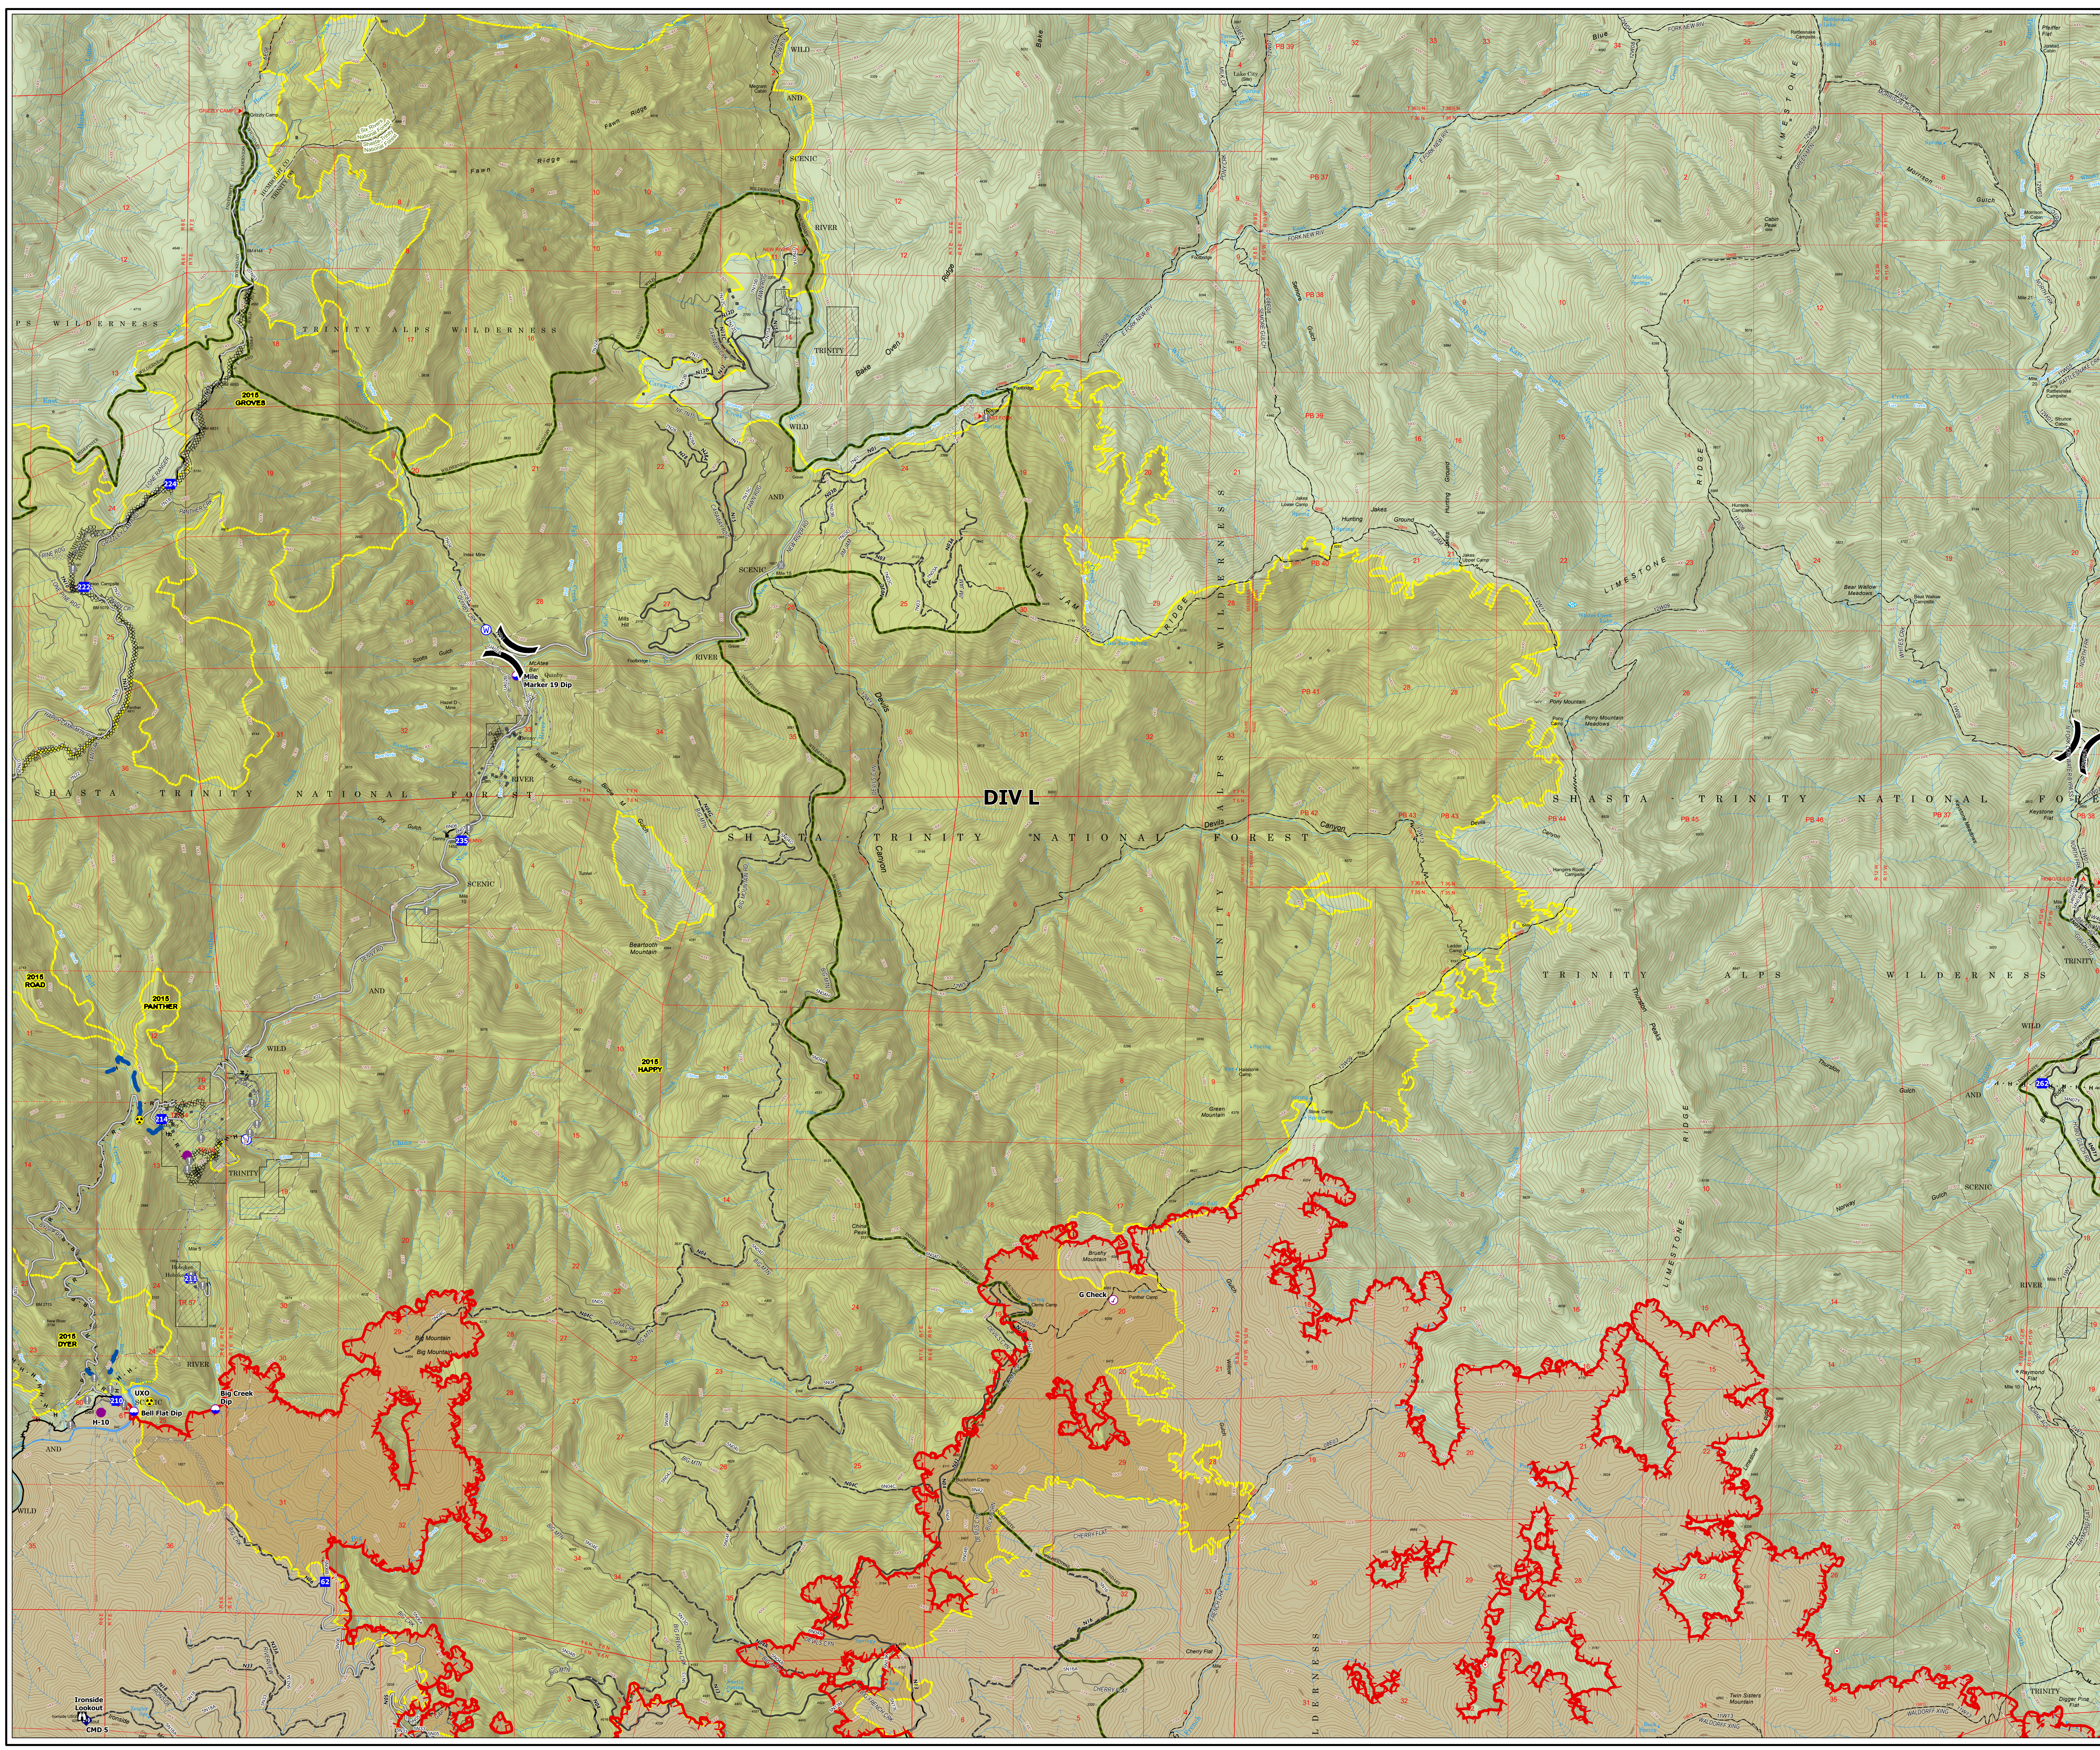

- Check Point
- Dip Site
- HeliSpot
- × Division Break
- Drop Point
- Lookout
- Hot Spot - Spot Fire
- Value at Risk
- Bridge
- Repeater
- Hazard
- Water Source
- Buildings
- ▨ Inventoried Roadless Area
- ▨ Completed Dozer Line
- ▨ Completed Hand Line
- ▨ Completed Road as Line
- ▨ Planned Dozer Line
- ▨ Planned Hand Line
- ▨ Planned Road as Line
- ▨ Access or Improved Road
- ▨ Other
- ▨ Fire Edge
- ▨ Contained Line
- ▨ Wildfire Daily Fire Perimeter
- ▨ National Wilderness Area
- ▨ USFS_Administrative_Forest
- ▨ Non-FS Lands

0 0.5
Miles

DIV L

SHASTA TRINITY NATIONAL FOREST

SHASTA TRINITY NATIONAL FOREST

TRINITY ALPS WILDERNESS

LIMESTONE RIDGE

SHASTA TRINITY NATIONAL FOREST

SHASTA TRINITY NATIONAL FOREST

TRINITY ALPS WILDERNESS

Ironside
Lookout
CMD 5