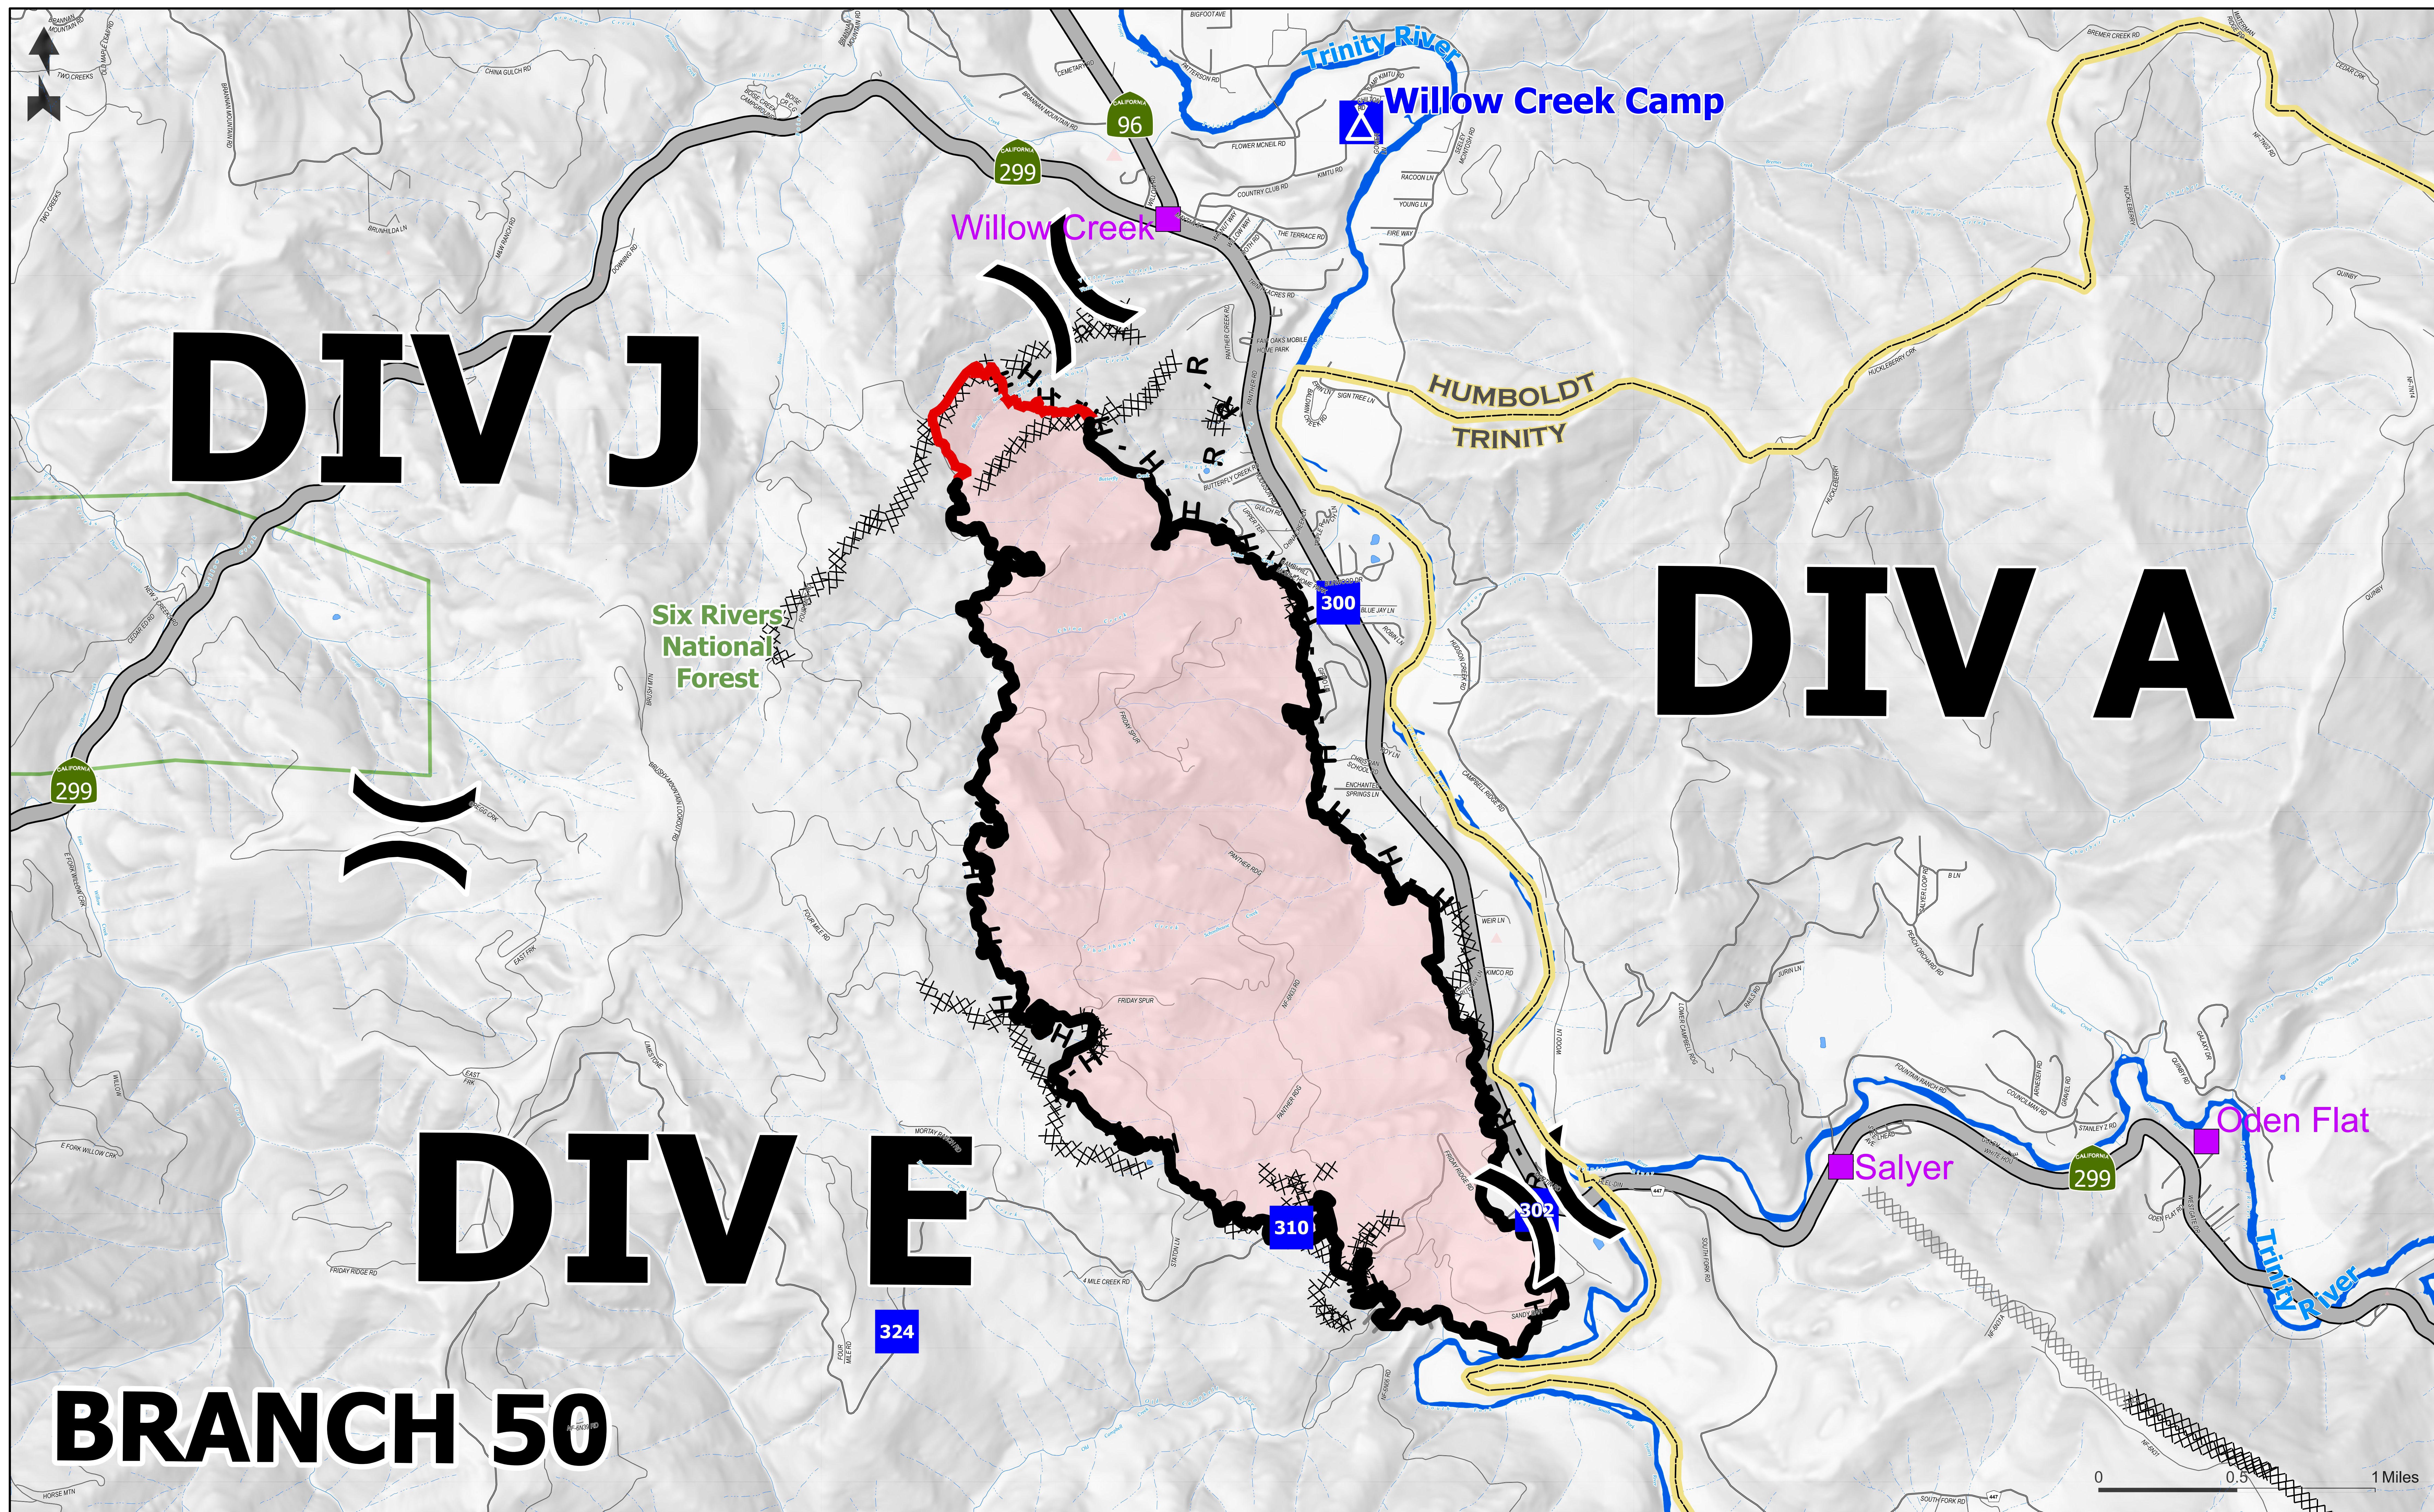

BRIEFING MAP

KNOB FIRE CA-SRF-000795

(X) Division Break	⊗ Completed Dozer Line	⊗ Planned Dozer Line	— Contained Line	— Other Road	▭ County Boundary
■ Drop Point	H Completed Hand Line	H Planned Hand Line	— Major Paved Road	— Wildfire Daily Fire Perimeter	○ Hyampom Rd
⚡ Camp	R Completed Road as Line	— Fire Edge	— Minor Paved Road		

09/09/2021