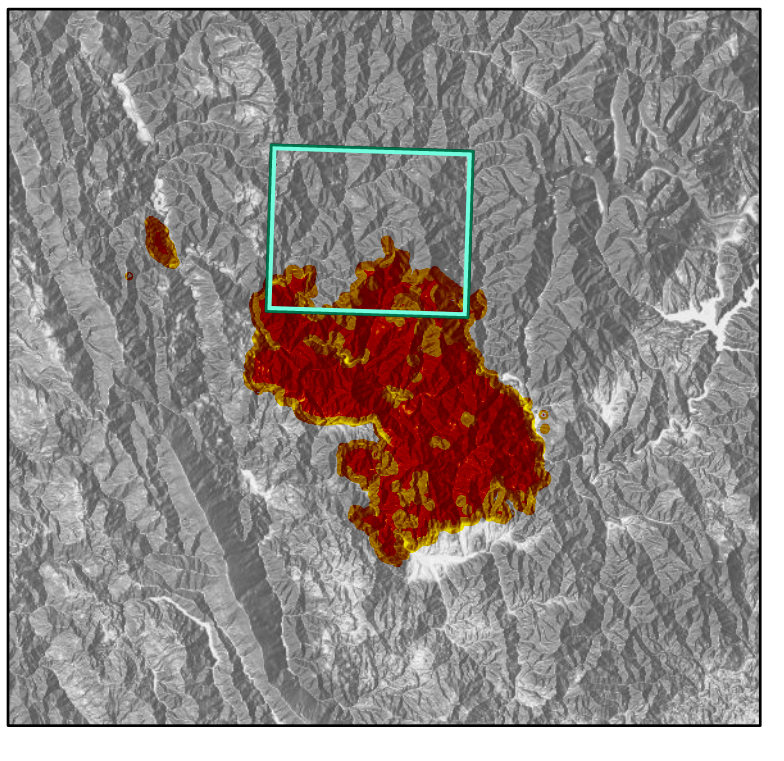

- Check Point
- Dip Site
- Helispot
- × Division Break
- Drop Point
- Lookout
- Hot Spot - Spot Fire
- Value at Risk
- Bridge
- Repeater
- Hazard
- Water Source
- Buildings
- ▨ Inventoried Roadless Area
- ▨ Completed Dozer Line
- ▨ Completed Hand Line
- ▨ Completed Road as Line
- ▨ Planned Dozer Line
- ▨ Planned Hand Line
- ▨ Planned Road as Line
- ▨ Access or Improved Road
- ▨ Other
- ▨ Fire Edge
- ▨ Contained Line
- ▨ Wildfire Daily Fire Perimeter
- ▨ National Wilderness Area
- ▨ USFS_Administrative_Forest
- ▨ Non-FS Lands
- ▨ Highlighted_Roads

0 0.5
Miles

DIV L

Ironside
Lookout
CMD 5