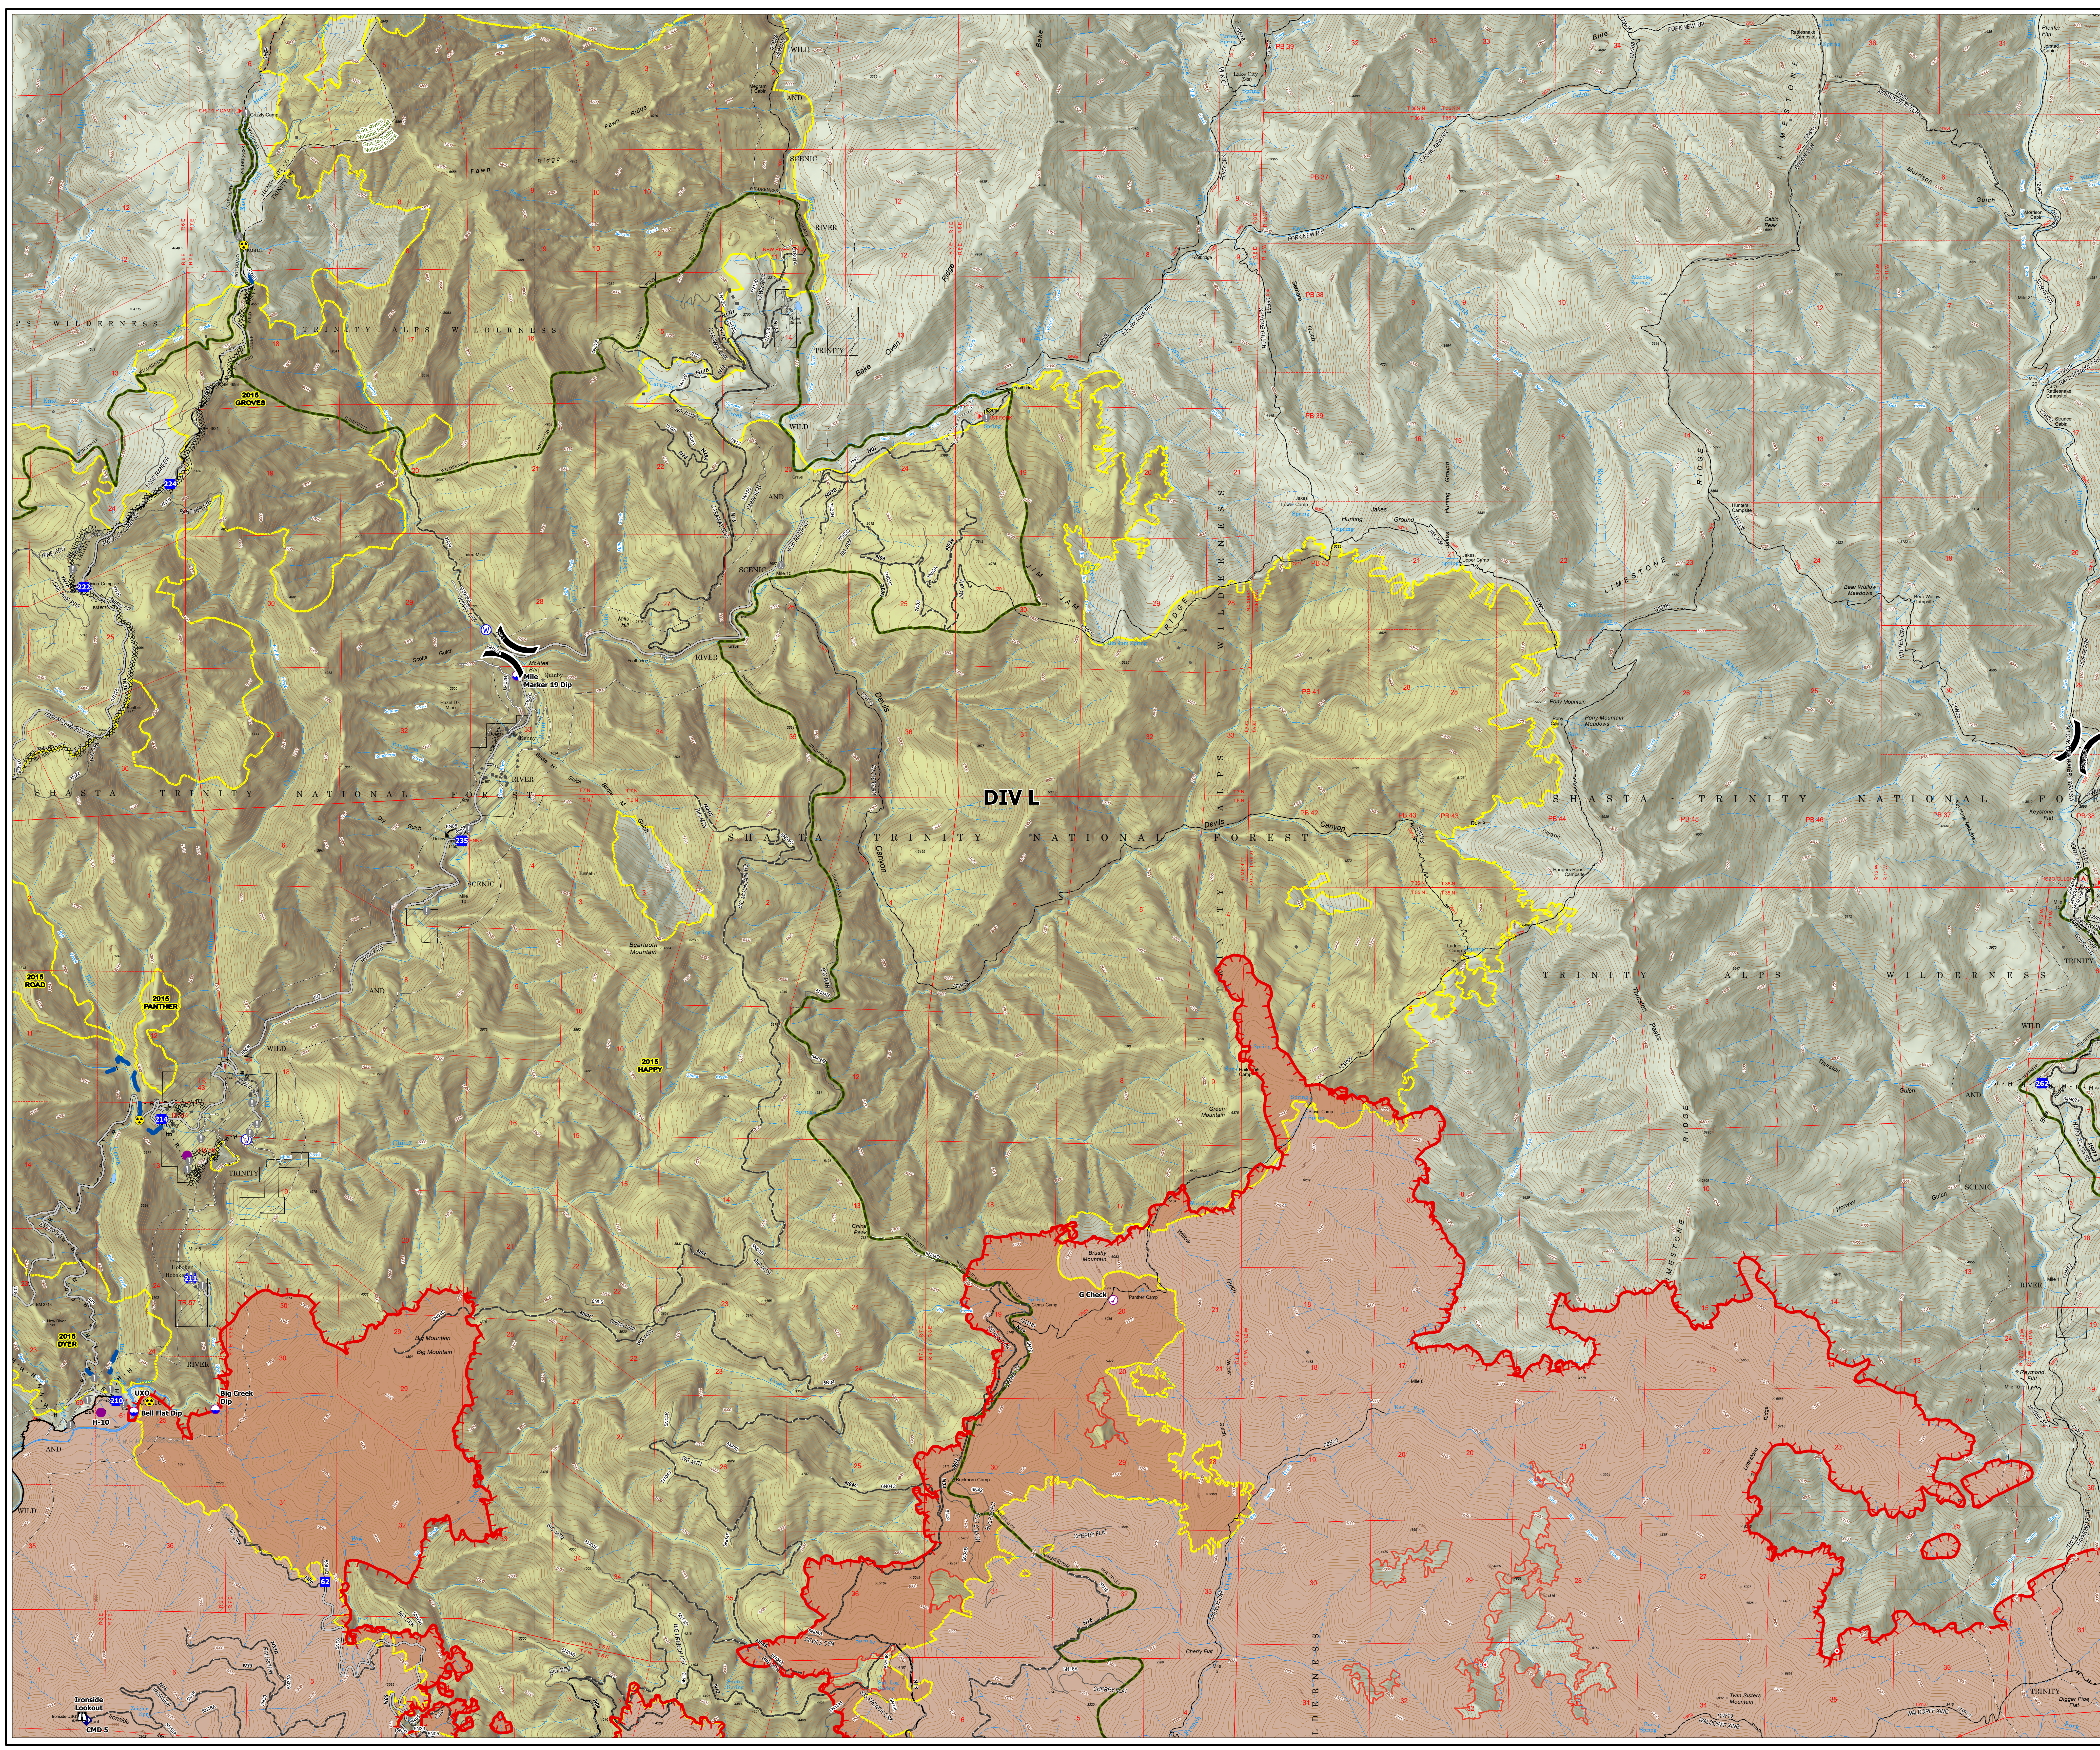

- Check Point
- Dip Site
- Helispot
- × Division Break
- Drop Point
- Lookout
- Hot Spot - Spot Fire
- Value at Risk
- Bridge
- Repeater
- Hazard
- Water Source
- Buildings
- ▨ Inventoried Roadless Area
- ▨ Completed Dozer Line
- ▨ Completed Hand Line
- ▨ Completed Road as Line
- ▨ Planned Dozer Line
- ▨ Planned Hand Line
- ▨ Planned Road as Line
- ▨ Access or Improved Road
- ▨ Other
- ▨ Fire Edge
- ▨ Contained Line
- ▨ Wildfire Daily Fire Perimeter
- ▨ National Wilderness Area
- ▨ USFS_Administrative_Forest
- ▨ Non-FS Lands
- ▨ Highlighted_Roads

0 0.5
Miles

DIV L

Ironside
Lookout
CMD 5