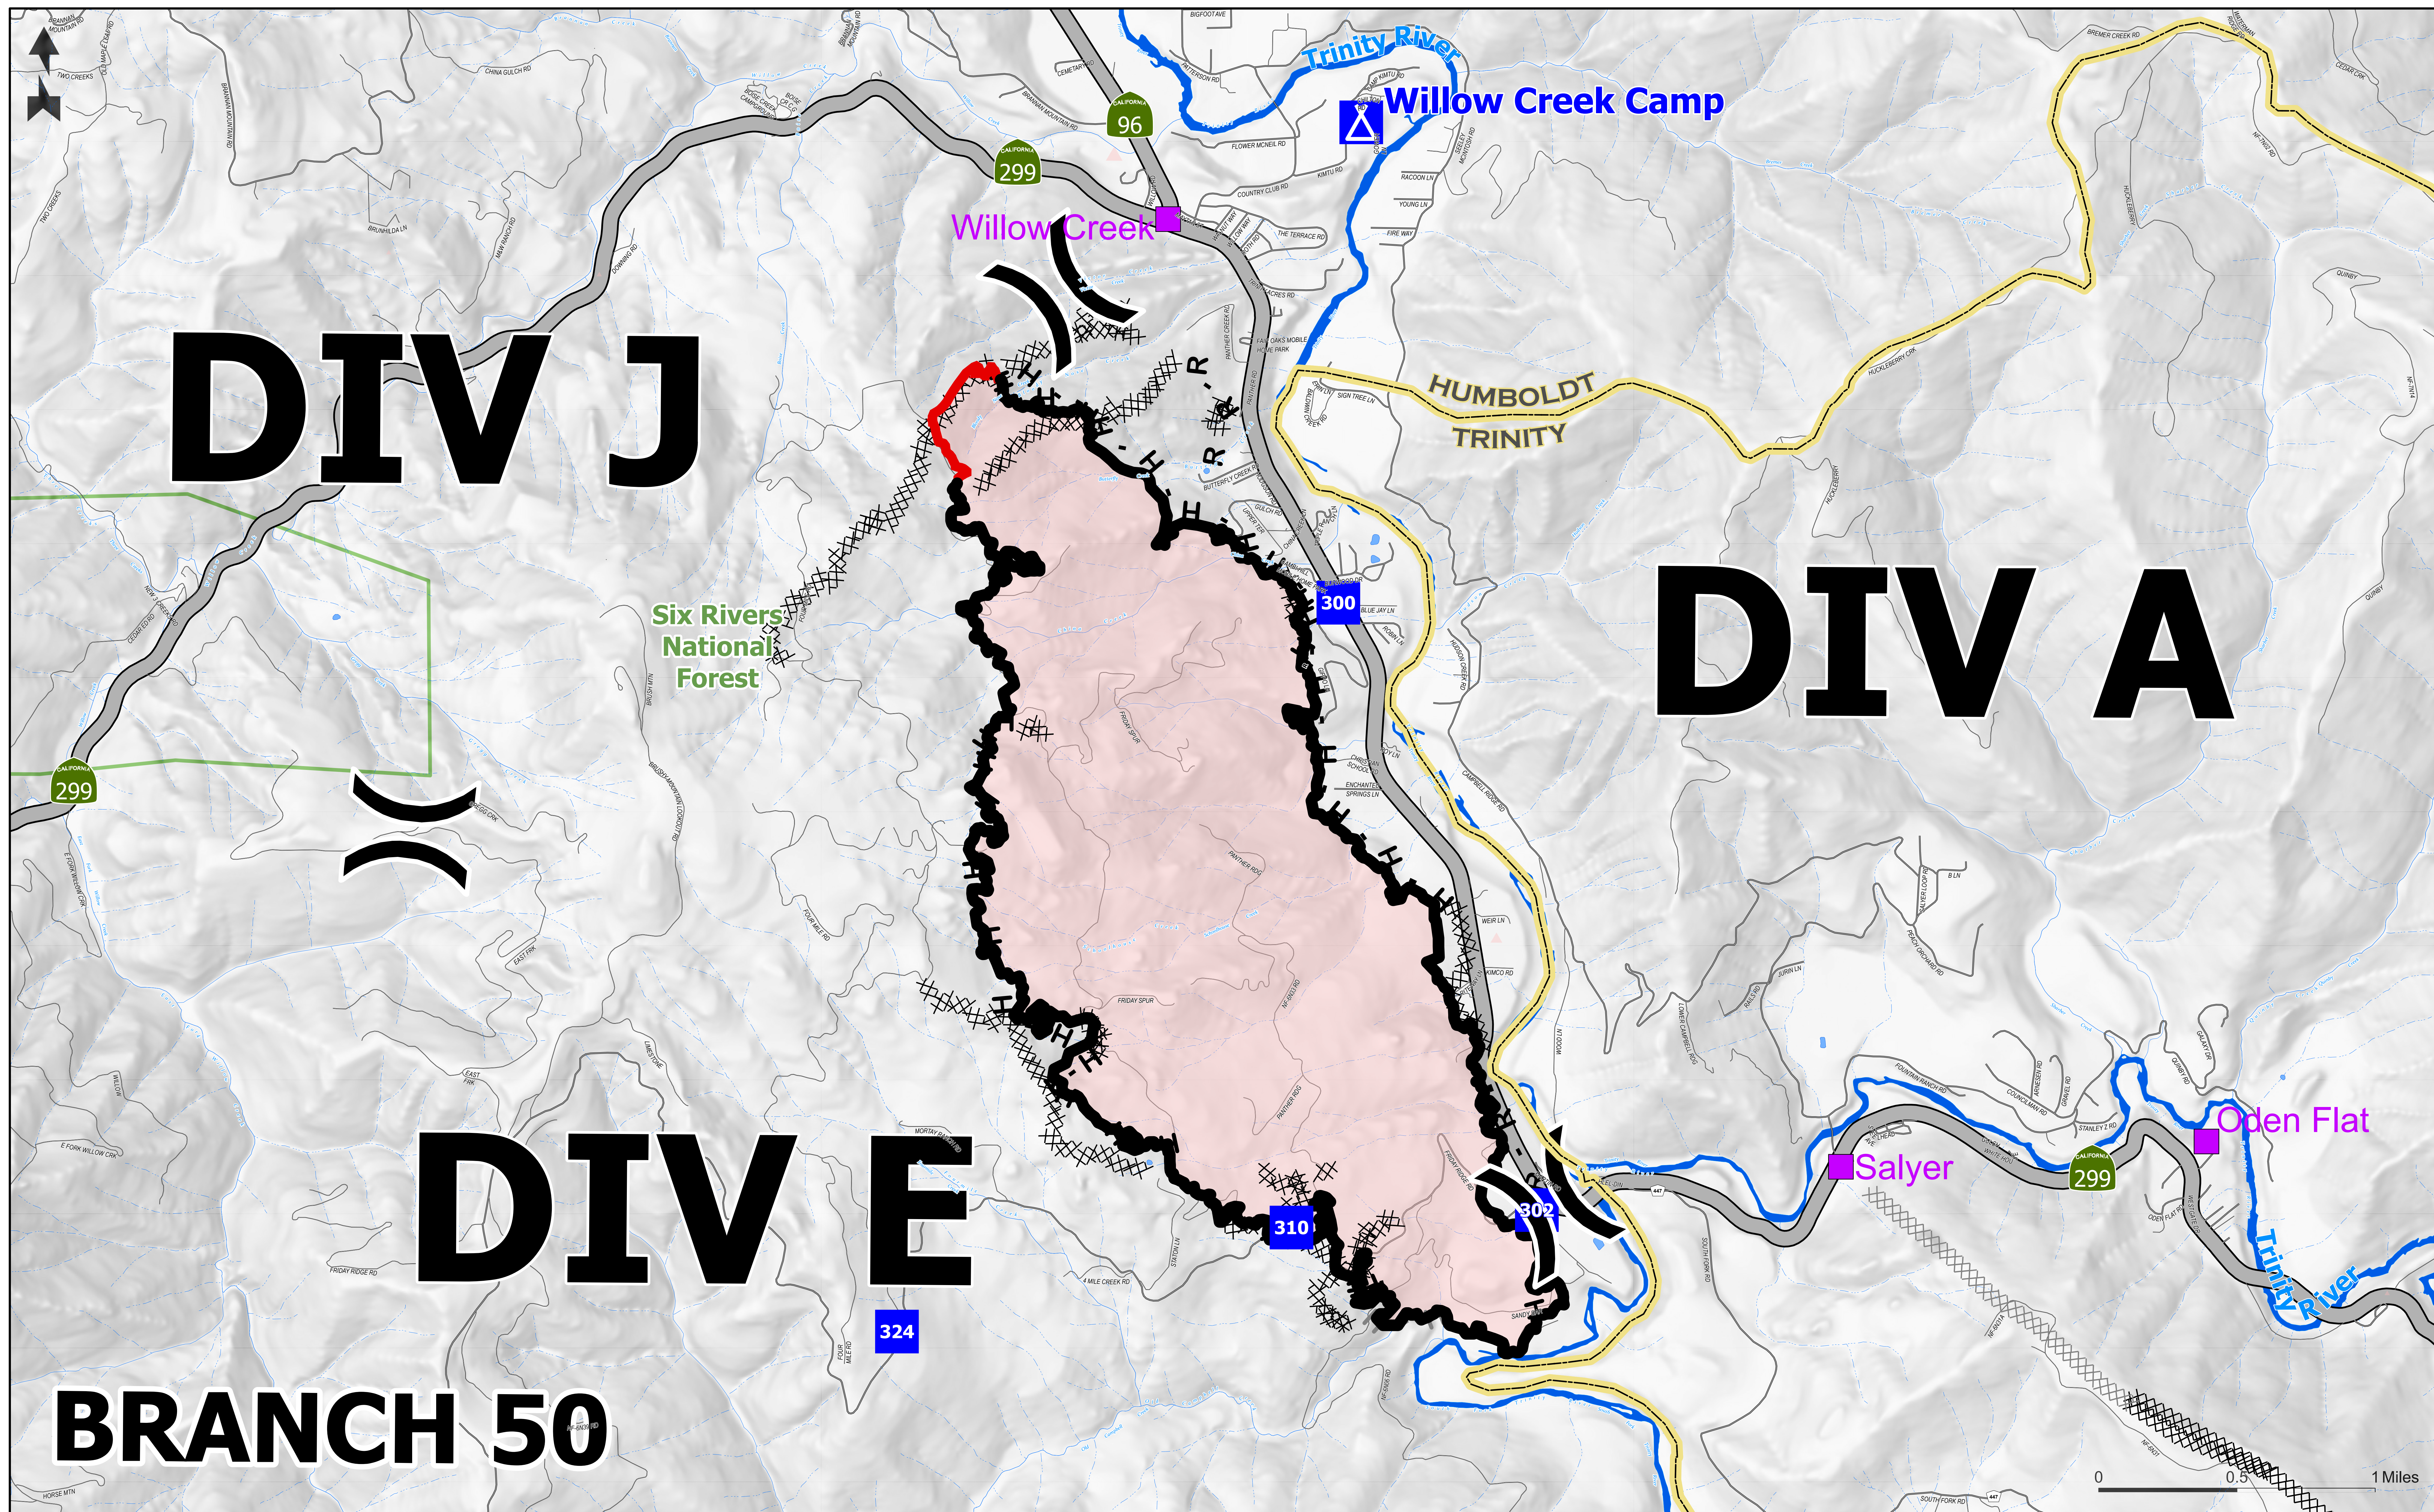

BRIEFING MAP

KNOB FIRE CA-SRF-000795

(X) Division Break	⊗ Completed Dozer Line	⊗ Planned Dozer Line	— Contained Line	— Other Road	▭ County Boundary
■ Drop Point	H Completed Hand Line	H Planned Hand Line	— Major Paved Road	— Wildfire Daily Fire Perimeter	○ Hyampom Rd
⚡ Camp	R Completed Road as Line	— Fire Edge	— Minor Paved Road		