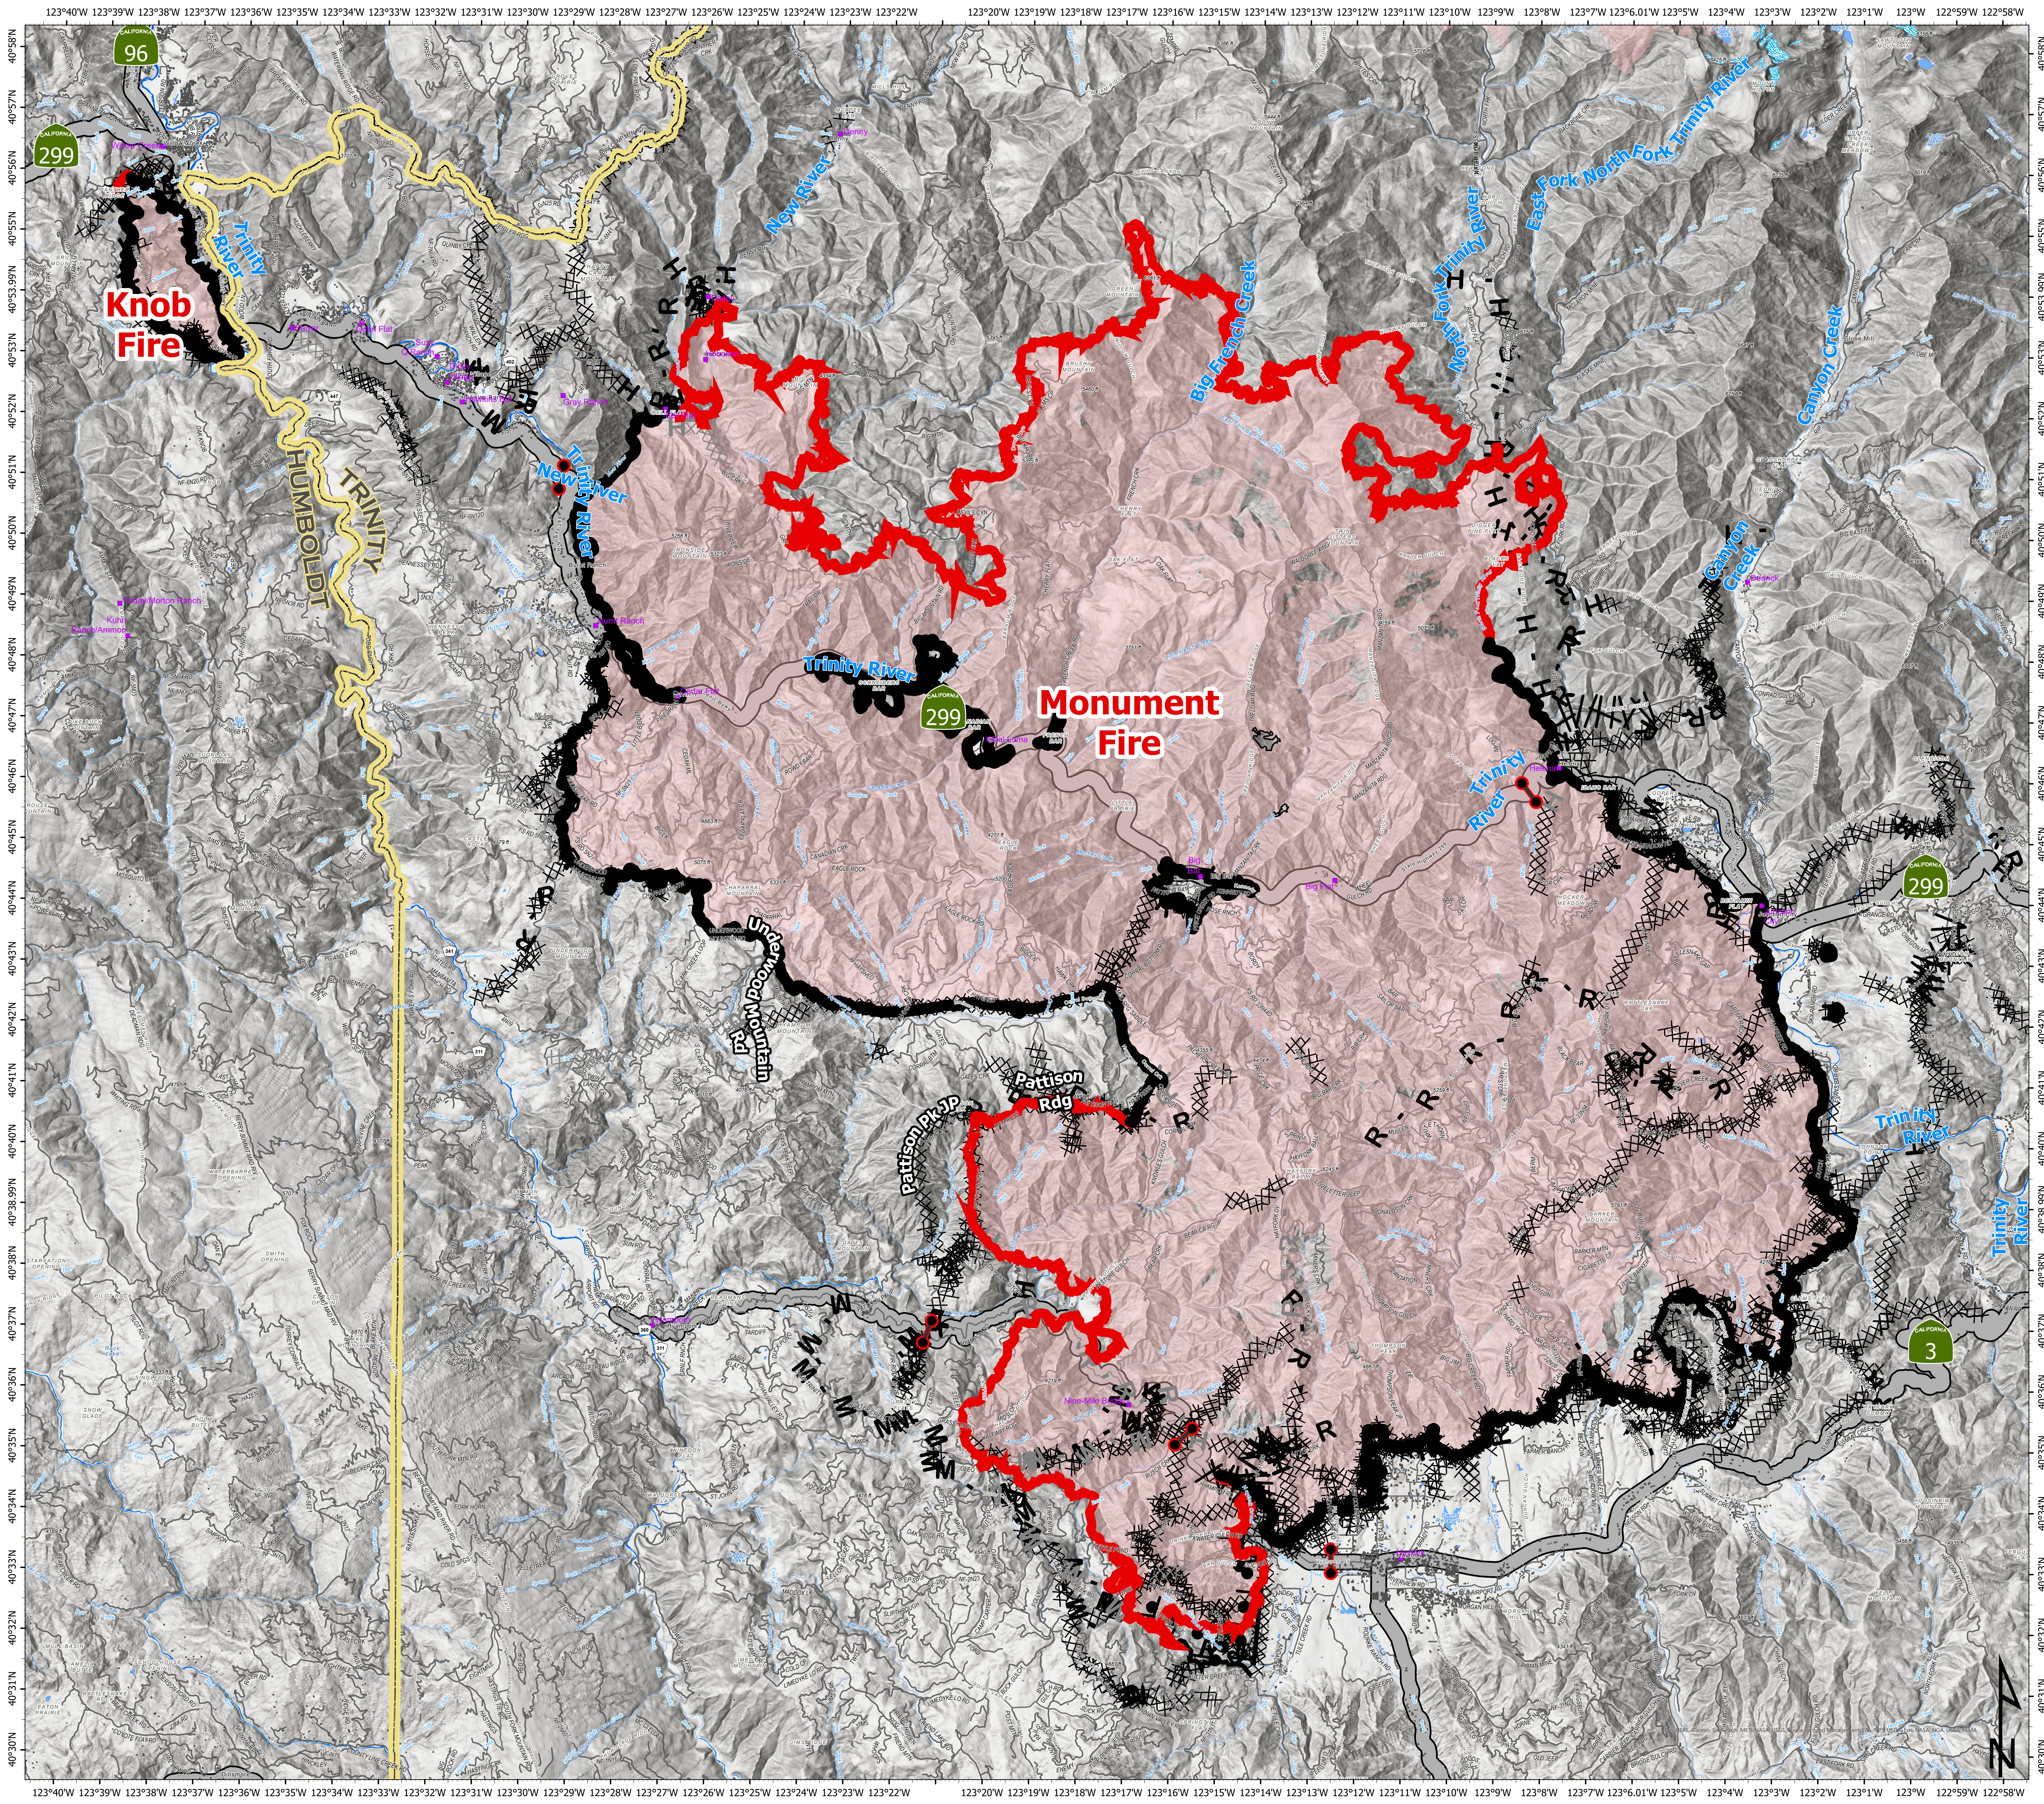

Public Information

Monument
CA-SHF-001187
09/10/2021

- Wildfire Daily Fire Perimeter
- Active Burnout
- Completed Dozer Line
- Completed Fuel Break
- Completed Hand Line
- Completed Mixed Construction Line
- Completed Road as Line
- Planned Dozer Line
- Planned Hand Line
- Planned Mixed Construction Line
- Planned Road as Line
- Fire Edge
- Contained Line
- County Boundary
- Major Paved Road
- Minor Paved Road
- Other Road
- Road Closure
- Buildings

Monument Fire
207,385 Acres
45% Contained

Knob Fire
2,421 Acres
95% Contained

as of 09/09/2021

For additional information, scan the QR Codes below or visit the listed websites.