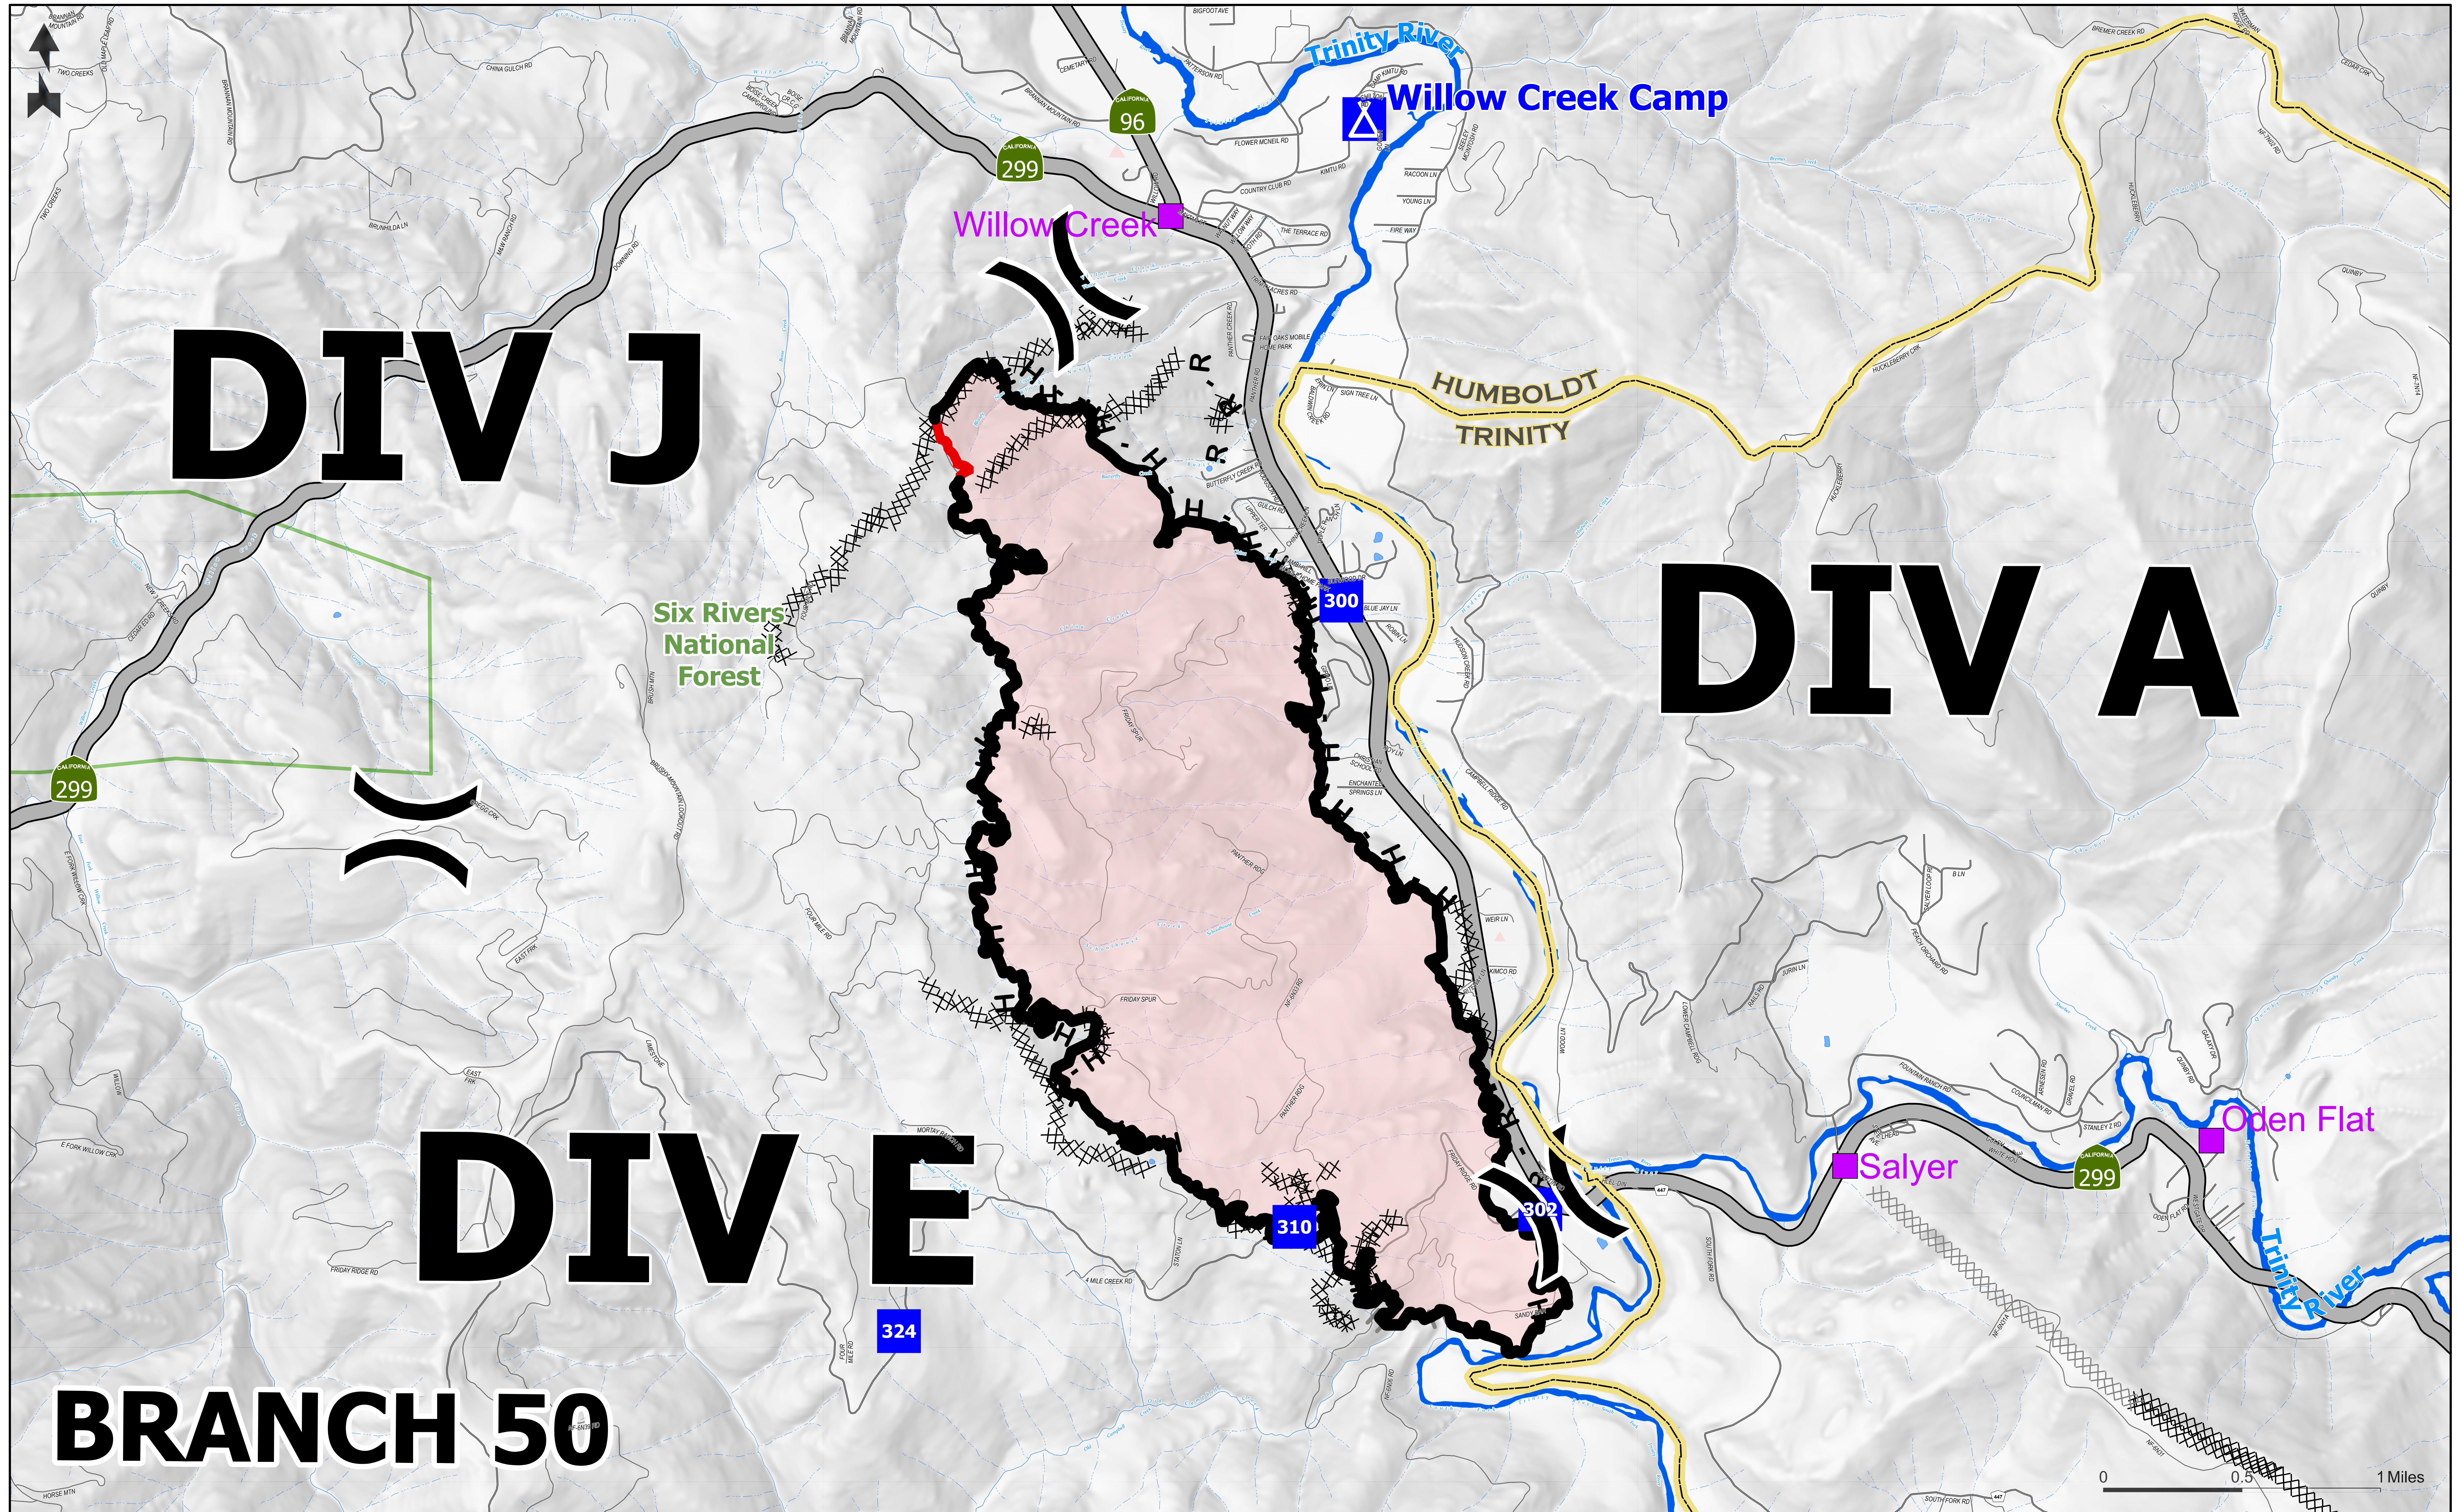

# BRIEFING MAP

# KNOB FIRE CA-SRF-000795

(X) Division Break	⊗ Completed Dozer Line	⊗ Planned Dozer Line	— Contained Line	— Other Road	▭ County Boundary
■ Drop Point	H Completed Hand Line	H Planned Hand Line	— Major Paved Road	— Wildfire Daily Fire Perimeter	○ Hyampom Rd
⚡ Camp	R Completed Road as Line	— Fire Edge	— Minor Paved Road		