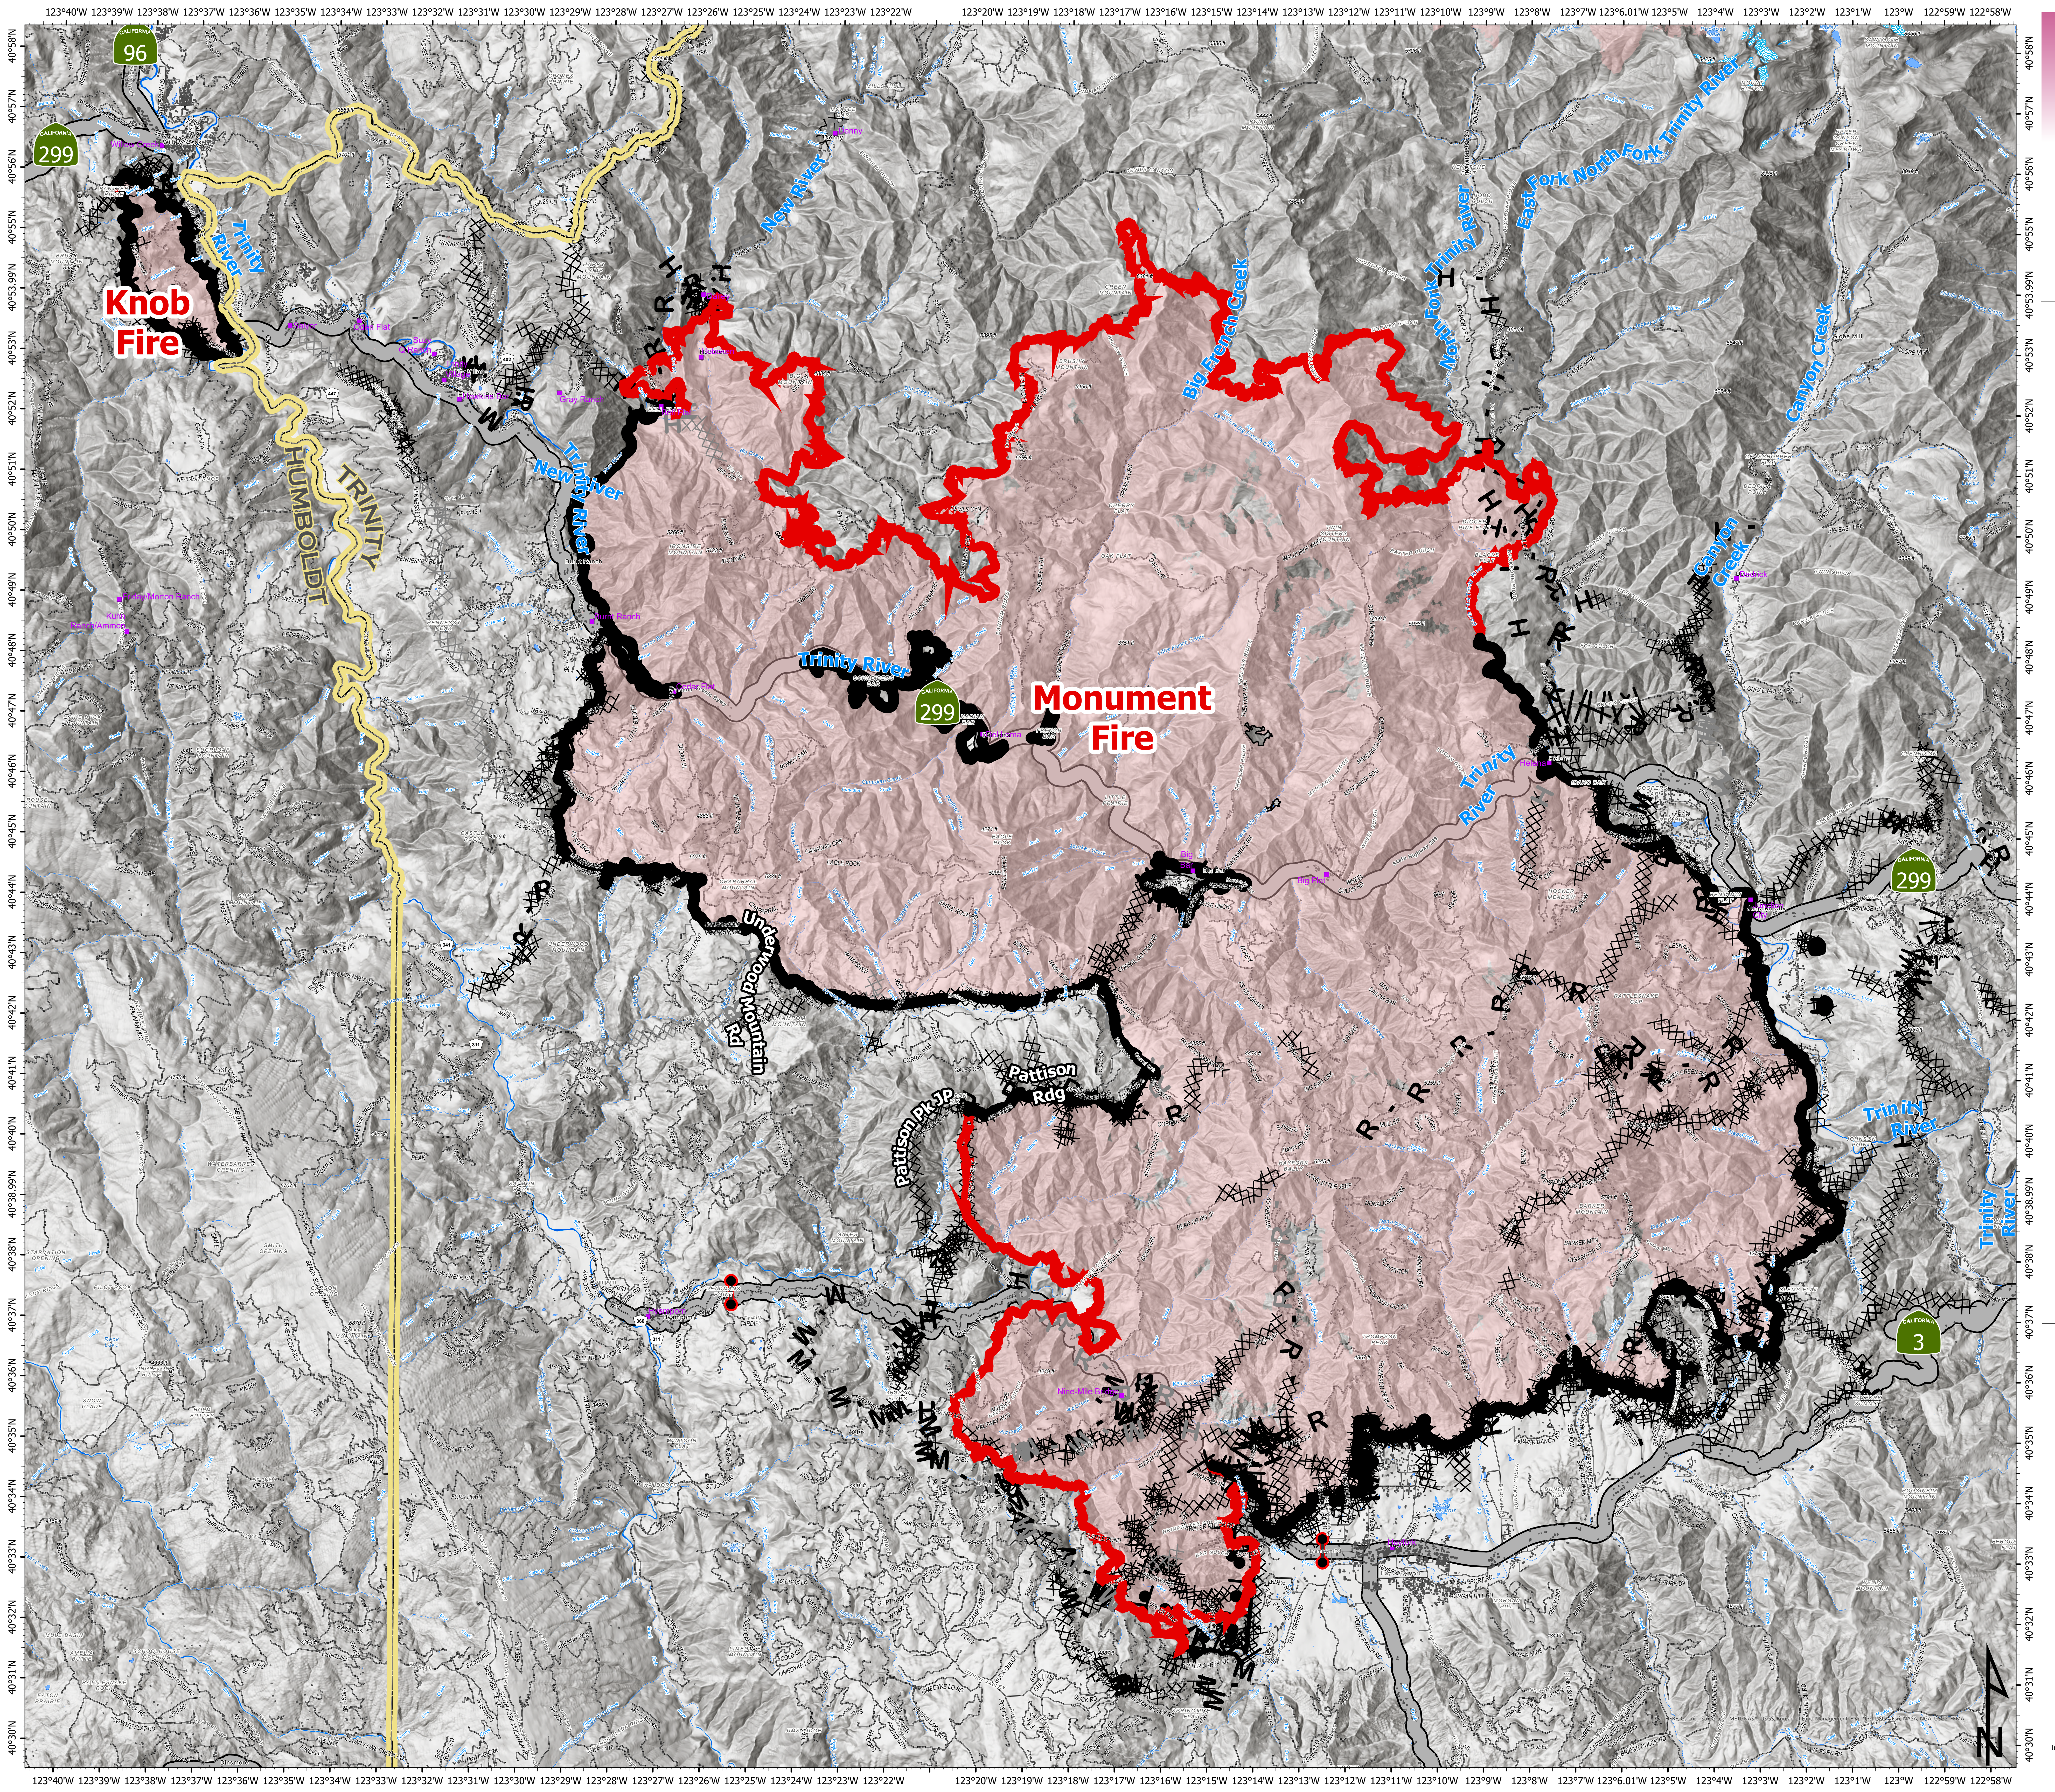

Public Information

Monument
CA-SHF-001187
09/11/2021

- Wildfire Daily Fire Perimeter
- Active Burnout
- Completed Dozer Line
- Completed Fuel Break
- Completed Hand Line
- Completed Mixed Construction Line
- Completed Road as Line
- Planned Dozer Line
- Planned Hand Line
- Planned Mixed Construction Line
- Planned Road as Line
- Fire Edge
- Contained Line
- County Boundary
- Major Paved Road
- Minor Paved Road
- Other Road
- Road Closure
- Buildings

Monument Fire
208,265 Acres
45% Contained

Knob Fire
2,421 Acres
98% Contained

as of 09/10/2021

For additional information, scan the QR Codes below or visit the listed websites.