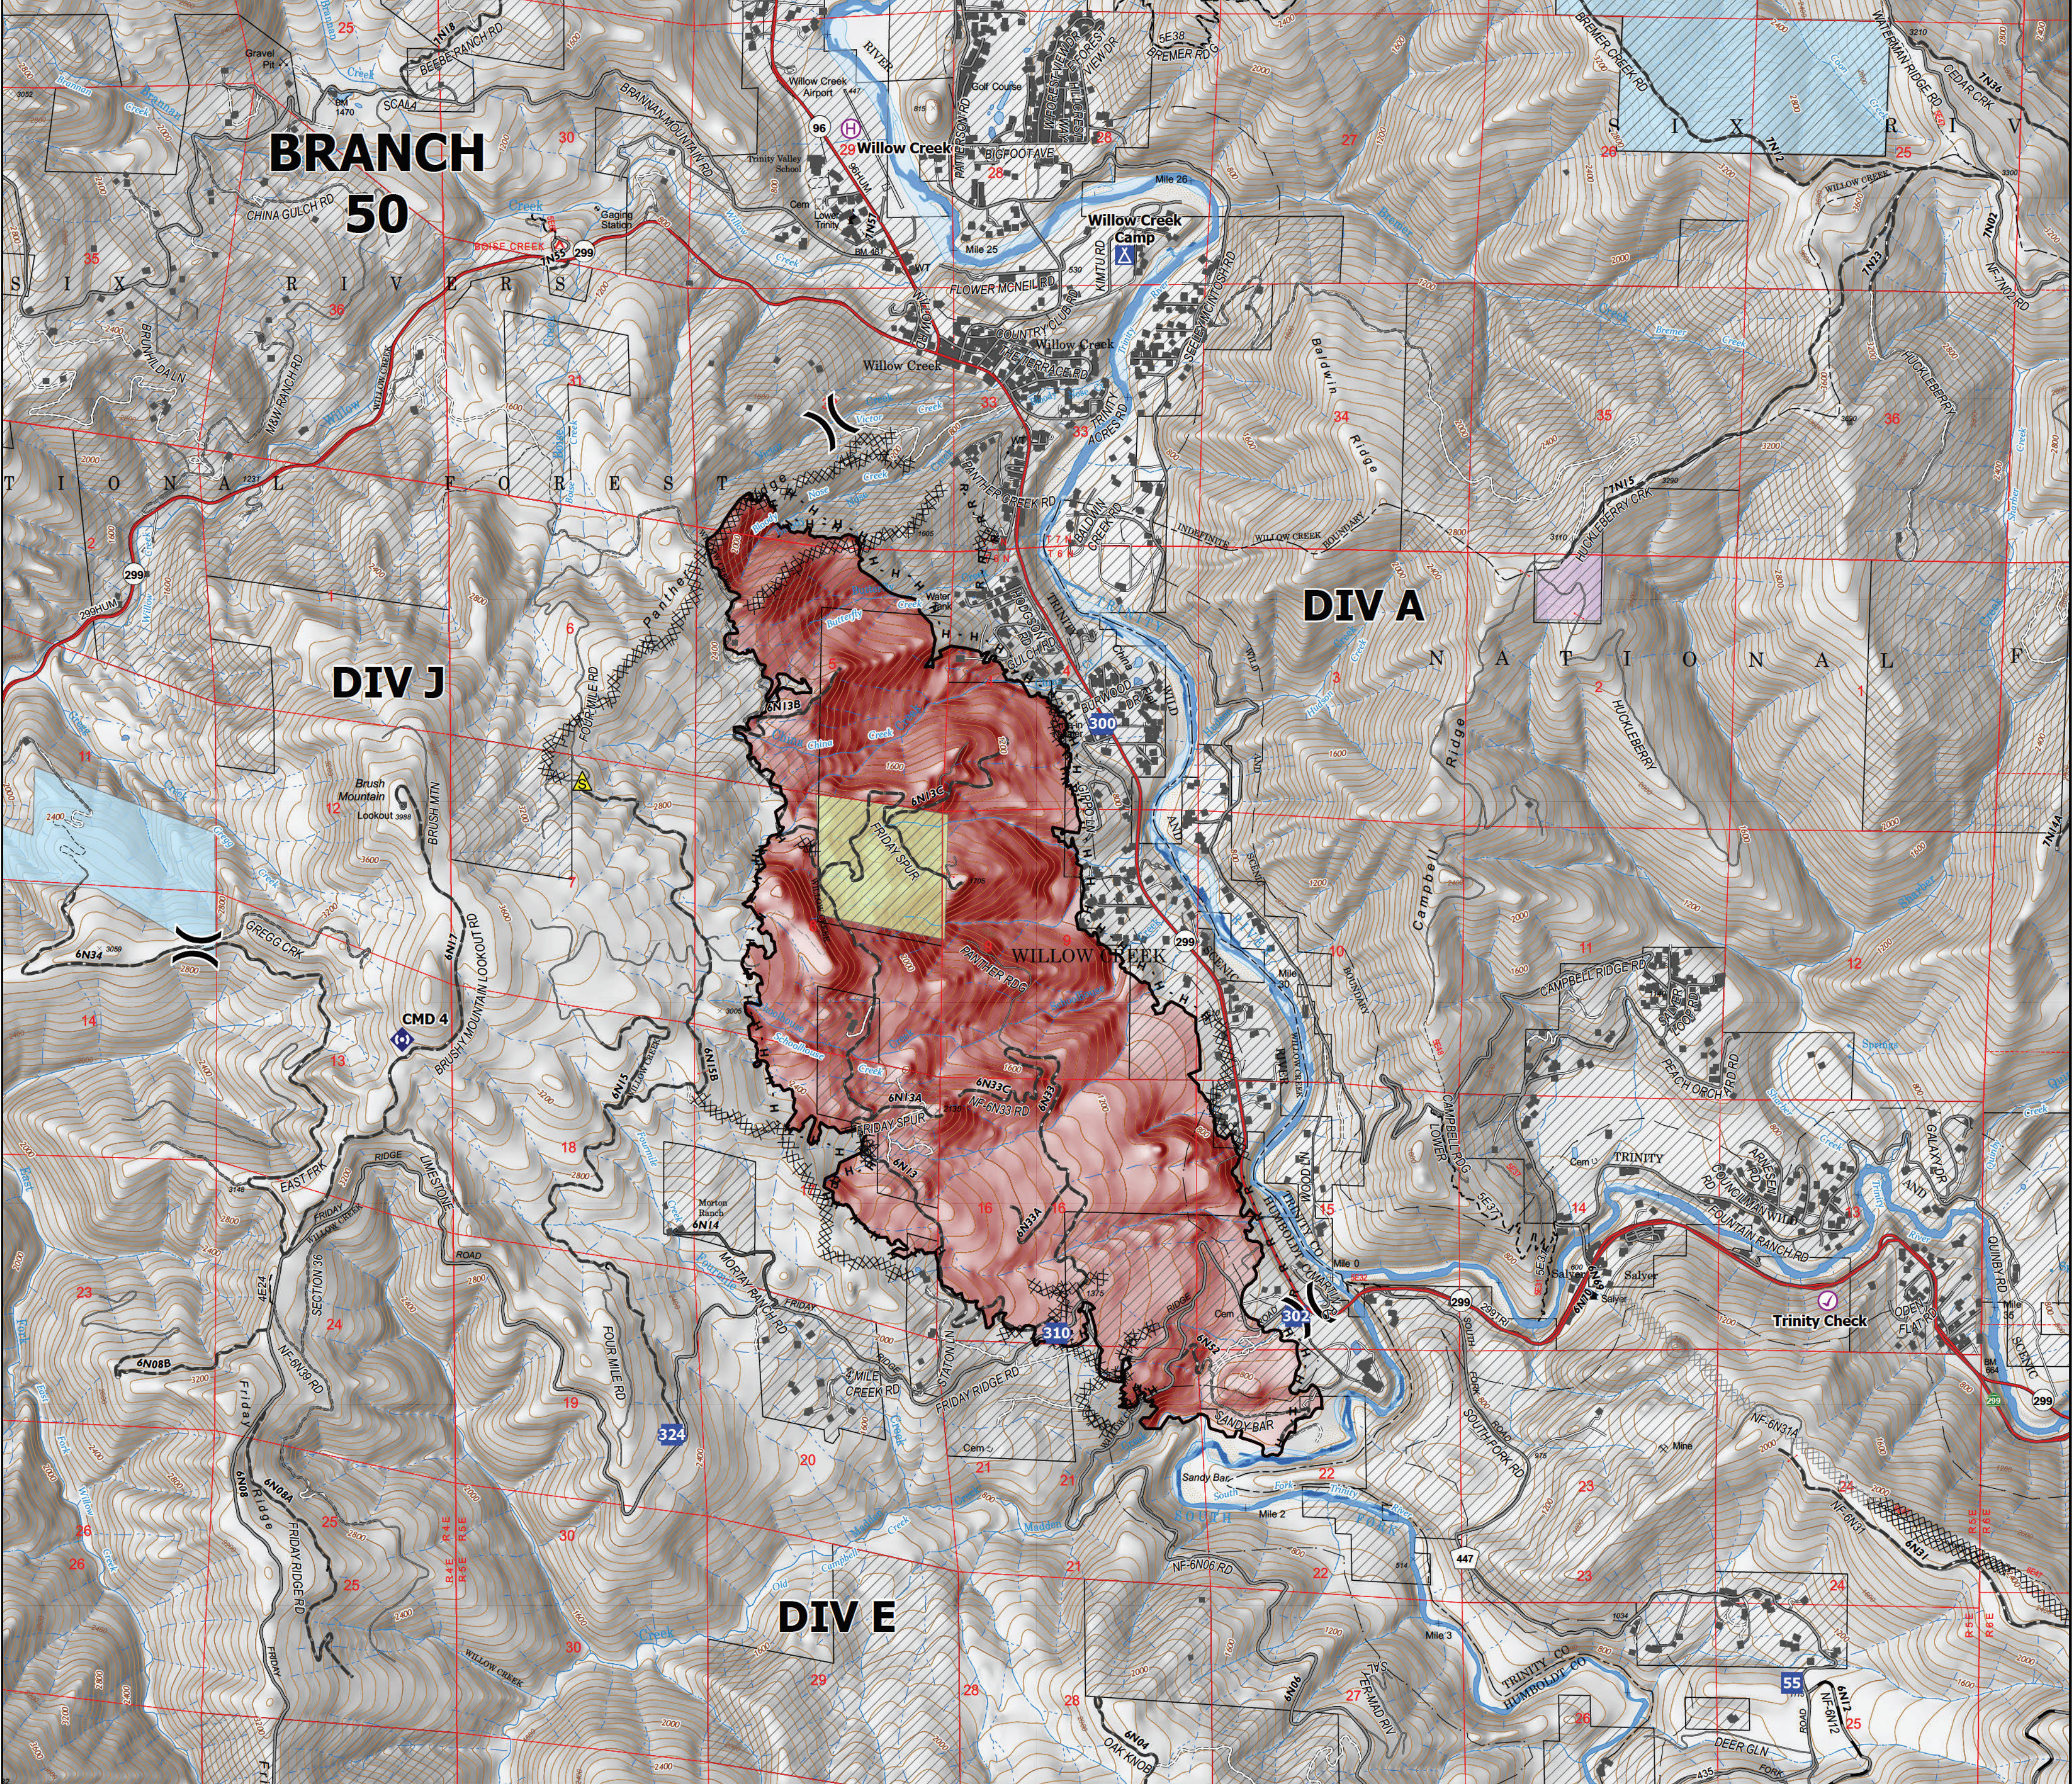

Knob Fire

Ops Overview

Monument

CA-SHF-001187

09/14/2021

- Check Point
- Helibase
- Division Break
- Drop Point
- Camp
- Repeater
- Safety Zone
- Inventoried Roadless Area
- Completed Dozer Line
- Completed Hand Line
- Completed Road as Line
- Planned Dozer Line
- Planned Hand Line
- Contained Line
- Wildfire Daily Fire Perimeter
- Non-FS Lands
- BARNUM TIMBER COMPANY
- FGF US Forest Holdings INC
- Sierra Pacific Industries