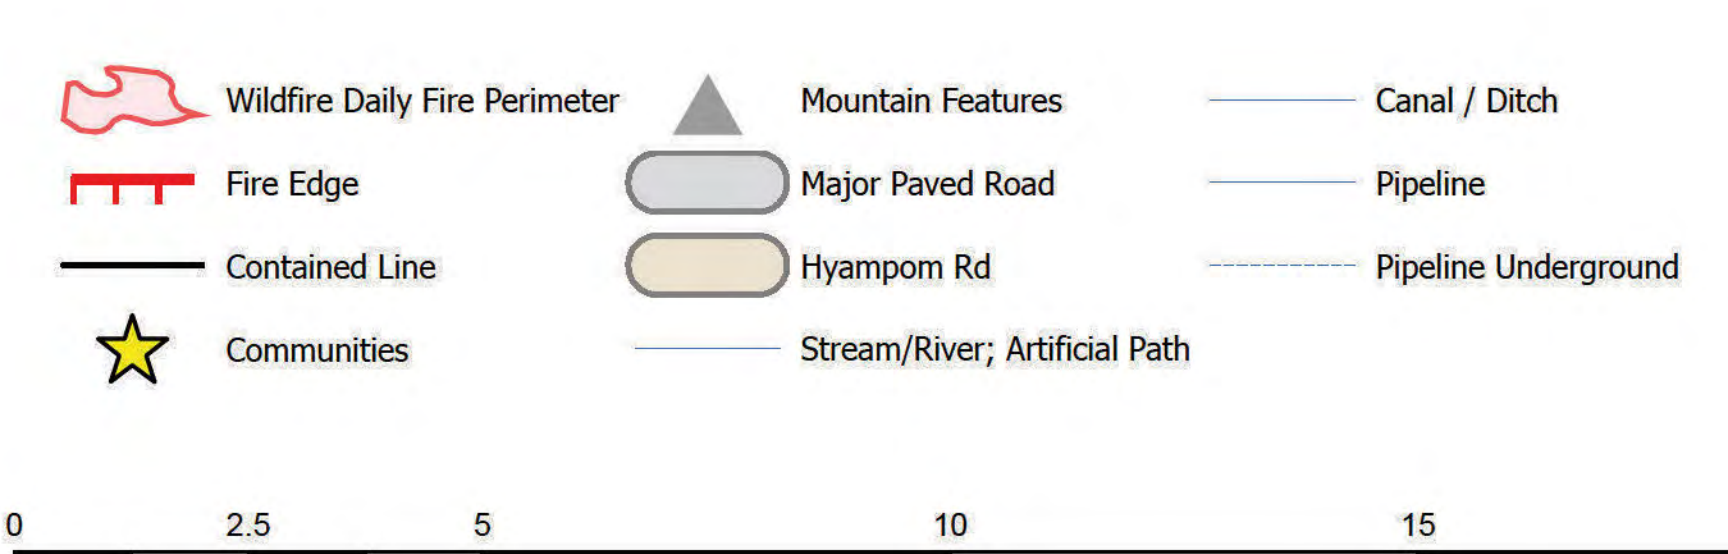

VICINITY
September 17, 2021
 Monument CA-SHF-001187
 Knob CA-SRF-00795

Coordinate system: NAD 83 UTM Zone 10