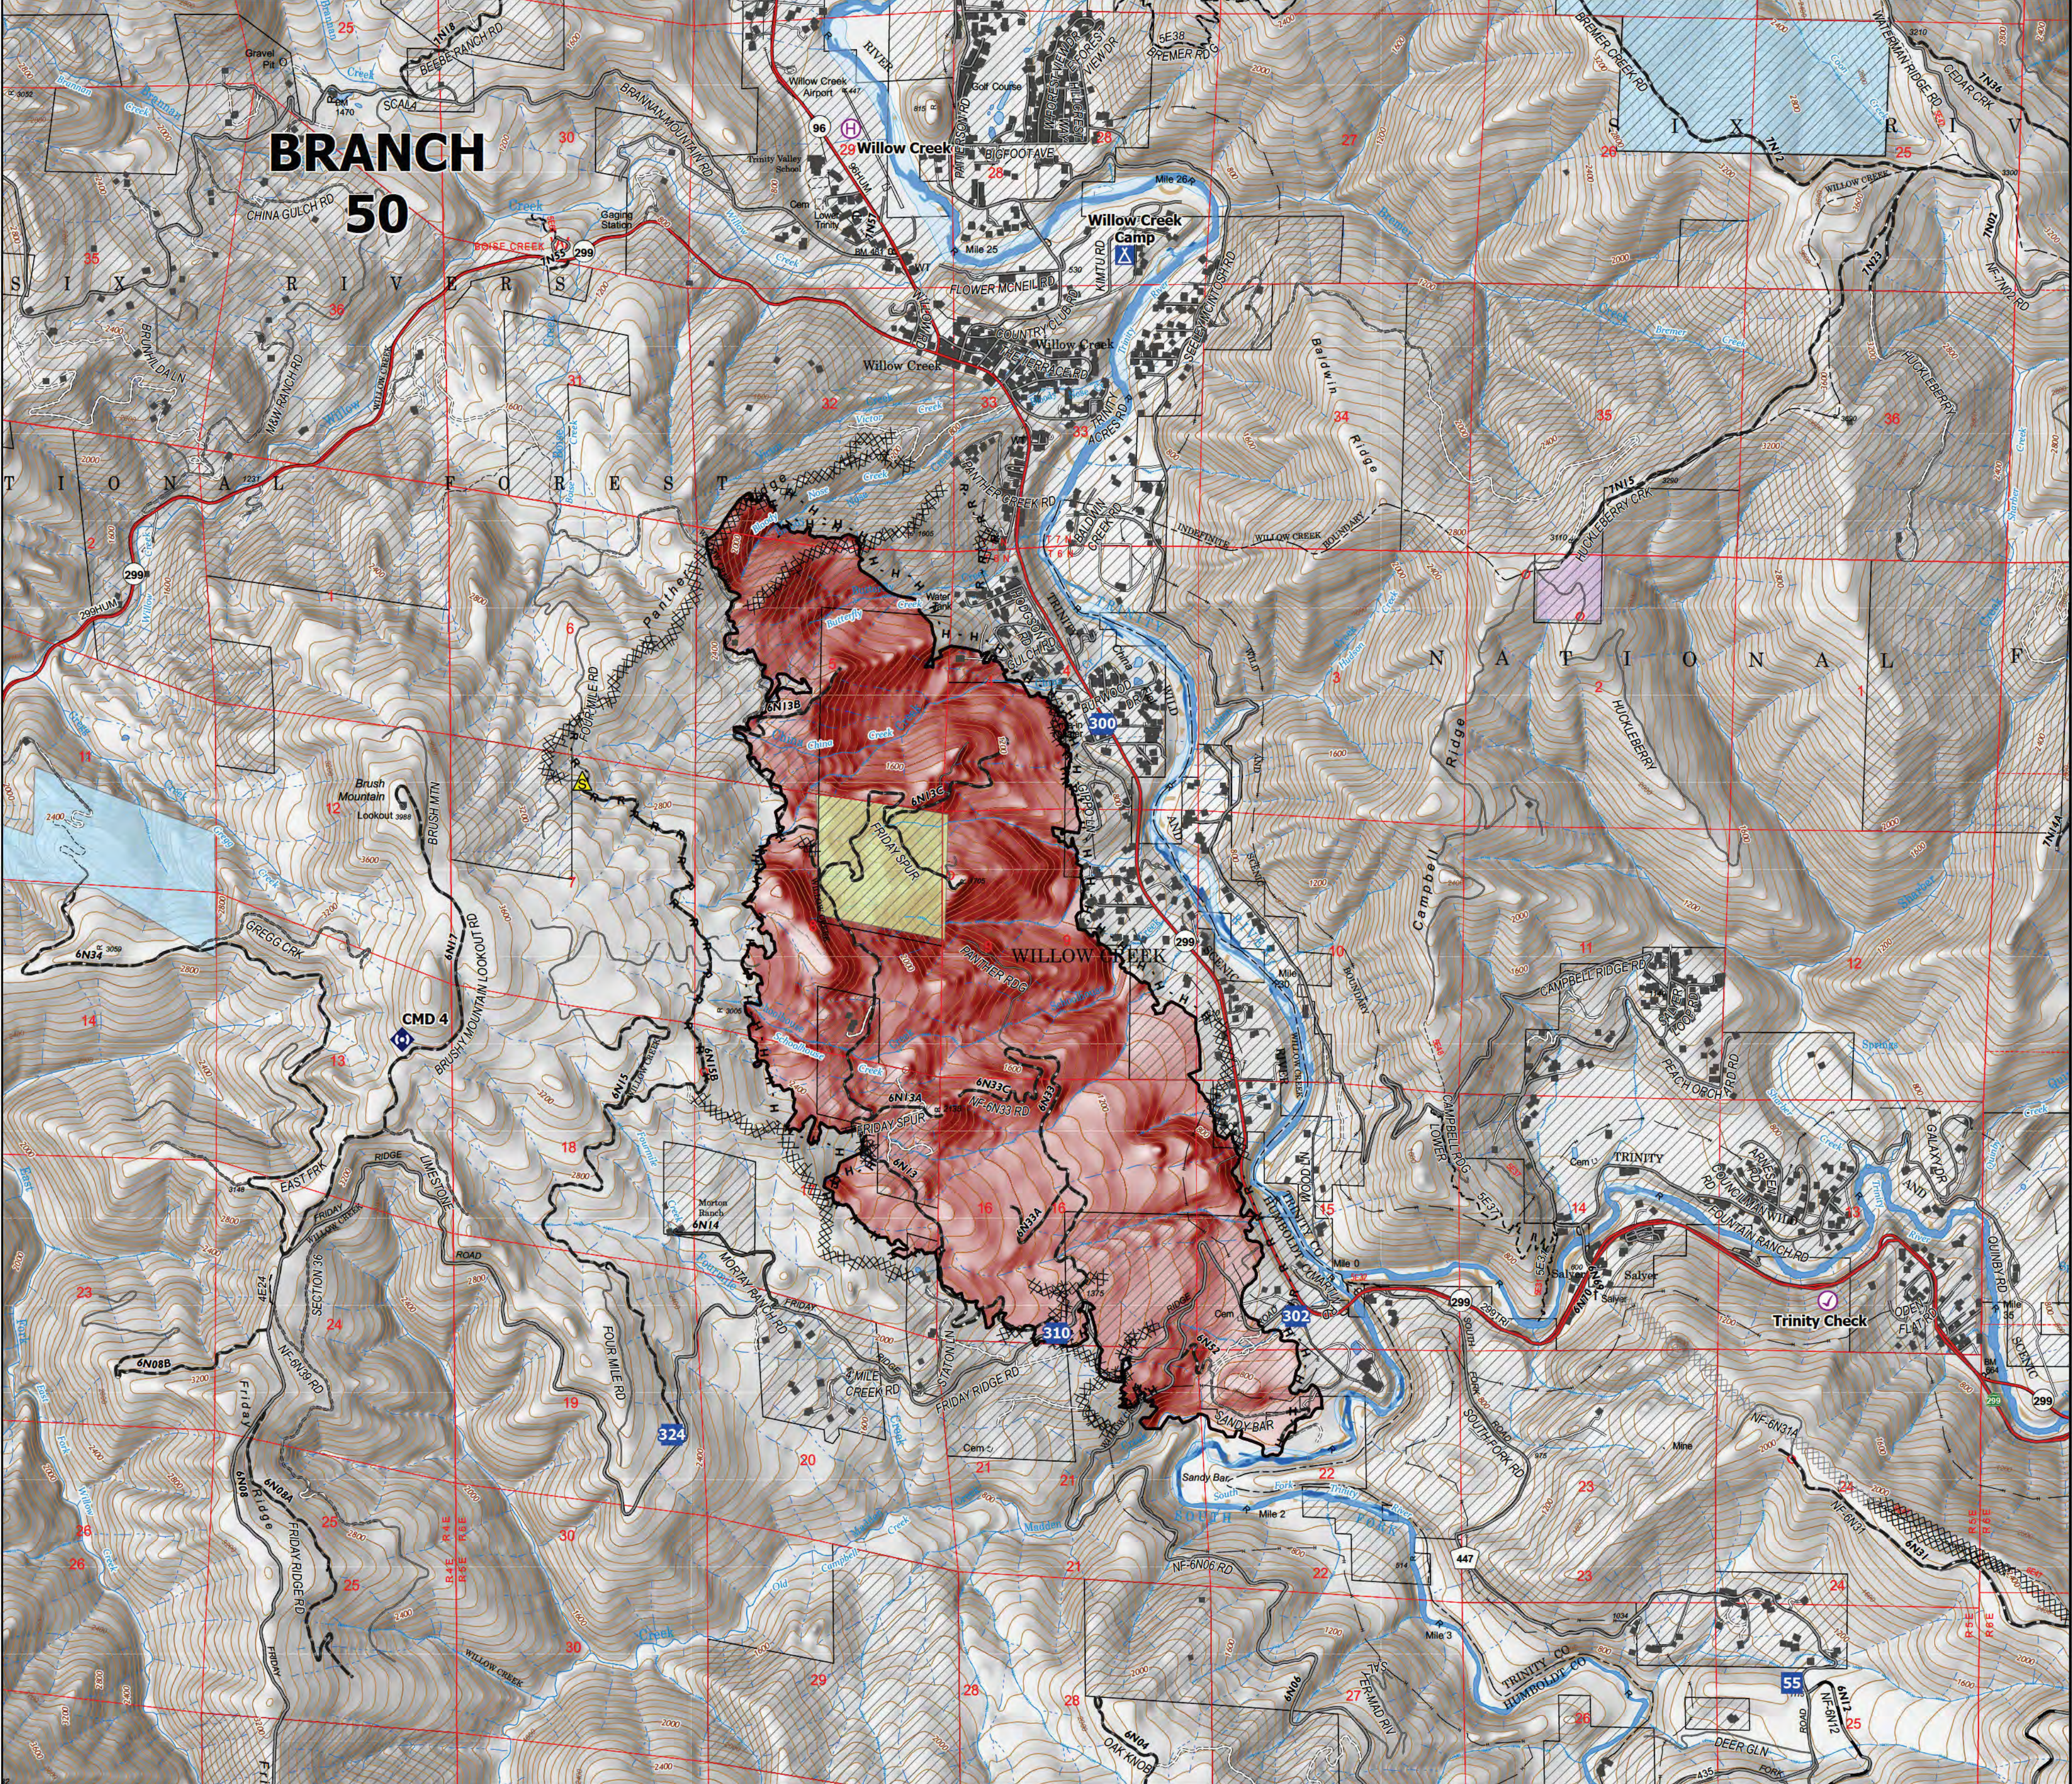

# Knob Fire

## Ops Overview

### Monument

CA-SHF-001187  
09/18/2021

# BRANCH 50

- Check Point
- Helibase
- Drop Point
- Camp
- Repeater
- Safety Zone
- Soft Closure
- Road Closure
- Inventoried Roadless Area
- Completed Dozer Line
- Completed Hand Line
- Completed Road as Line
- Planned Dozer Line
- Planned Hand Line
- Contained Line
- Wildfire Daily Fire Perimeter
- Non-FS Lands
- BARNUM TIMBER COMPANY
- FGF US Forest Holdings INC
- Sierra Pacific Industries