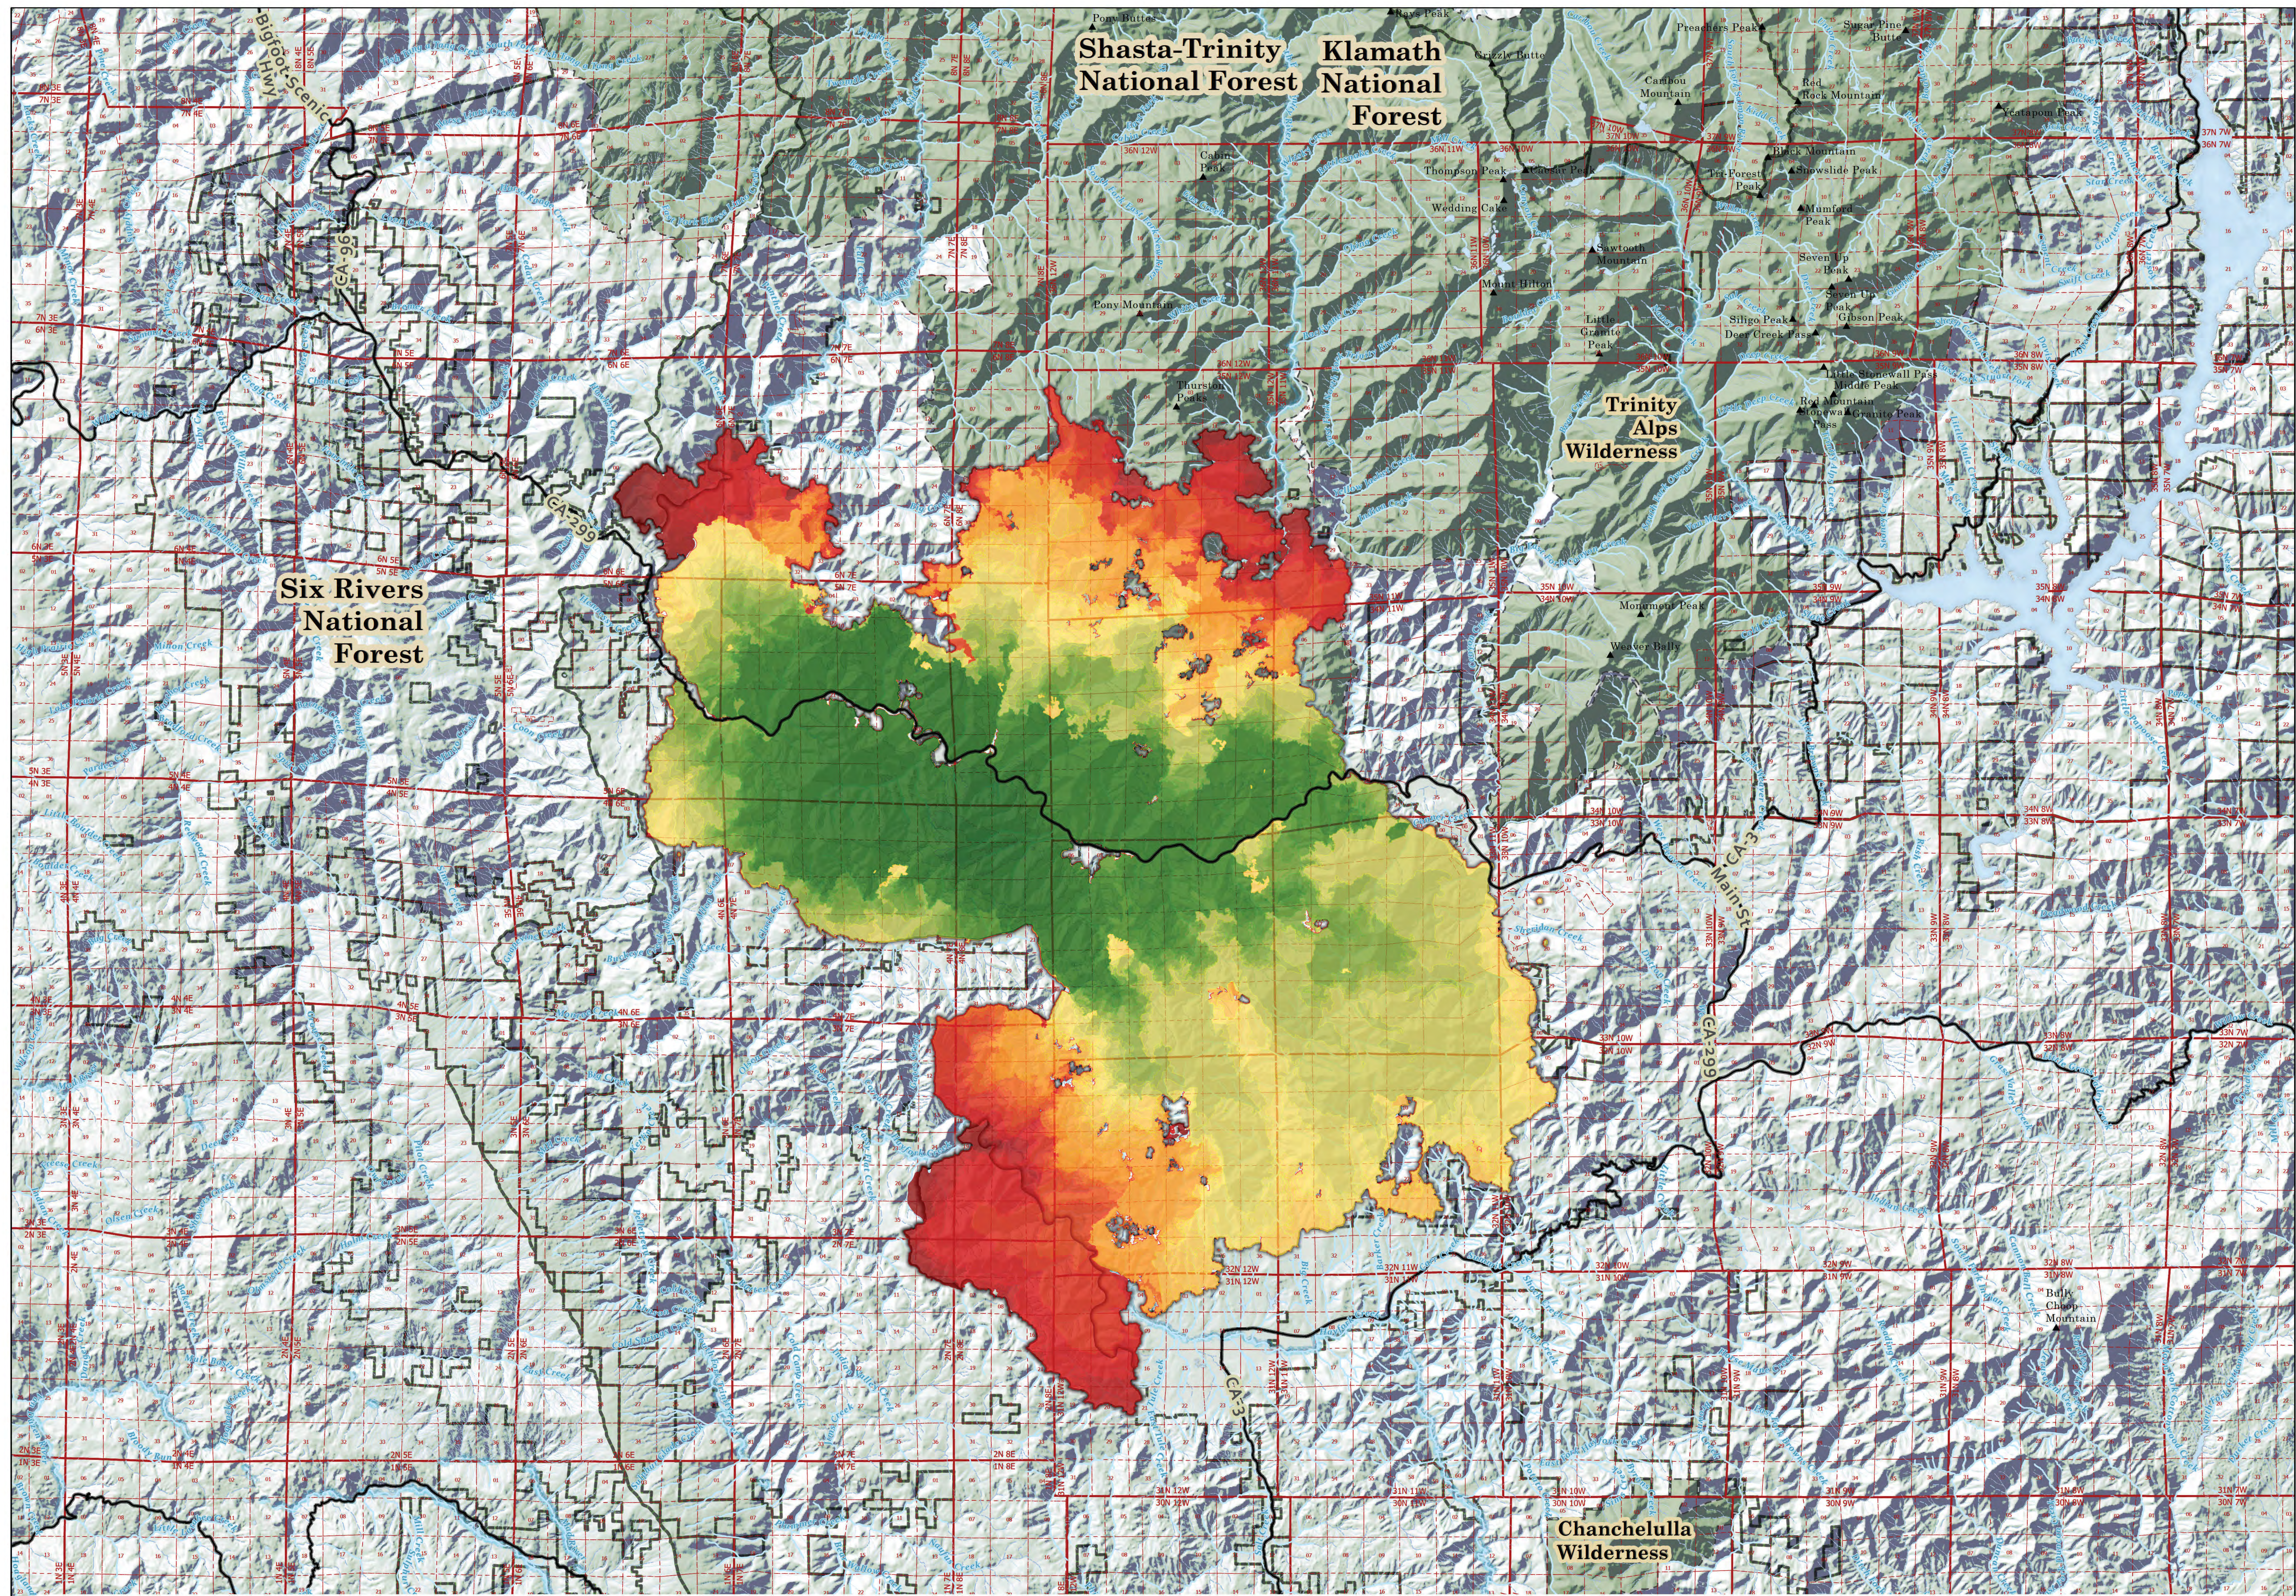

PROGRESSION

Monument
CA-SHF-001187
9/21/21

- 07/31/2021
- 08/01/2021
- 08/02/2021
- 08/03/2021
- 08/04/2021
- 08/05/2021
- 08/06/2021
- 08/07/2021
- 08/08/2021
- 08/09/2021
- 08/10/2021
- 08/11/2021
- 08/12/2021
- 08/13/2021
- 08/14/2021
- 08/15/2021
- 08/16/2021
- 08/18/2021
- 08/19/2021
- 08/20/2021
- 08/21/2021
- 08/22/2021
- 08/23/2021
- 08/24/2021
- 08/25/2021
- 08/26/2021
- 08/27/2021
- 08/28/2021
- 08/29/2021
- 08/30/2021
- 08/31/2021
- 09/01/2021
- 09/02/2021
- 09/03/2021
- 09/04/2021
- 09/05/2021
- 09/06/2021
- 09/07/2021
- 09/08/2021
- 09/09/2021
- 09/10/2021
- 09/11/2021
- 09/12/2021
- 09/13/2021
- 09/14/2021
- 09/15/2021
- 09/16/2021
- 09/17/2021
- 09/19/2021
- 09/20/2021

Wilderness Bounds
Forest Bounds

Daily area is from infrared flight
NAD 83 UTM Zone 10 N