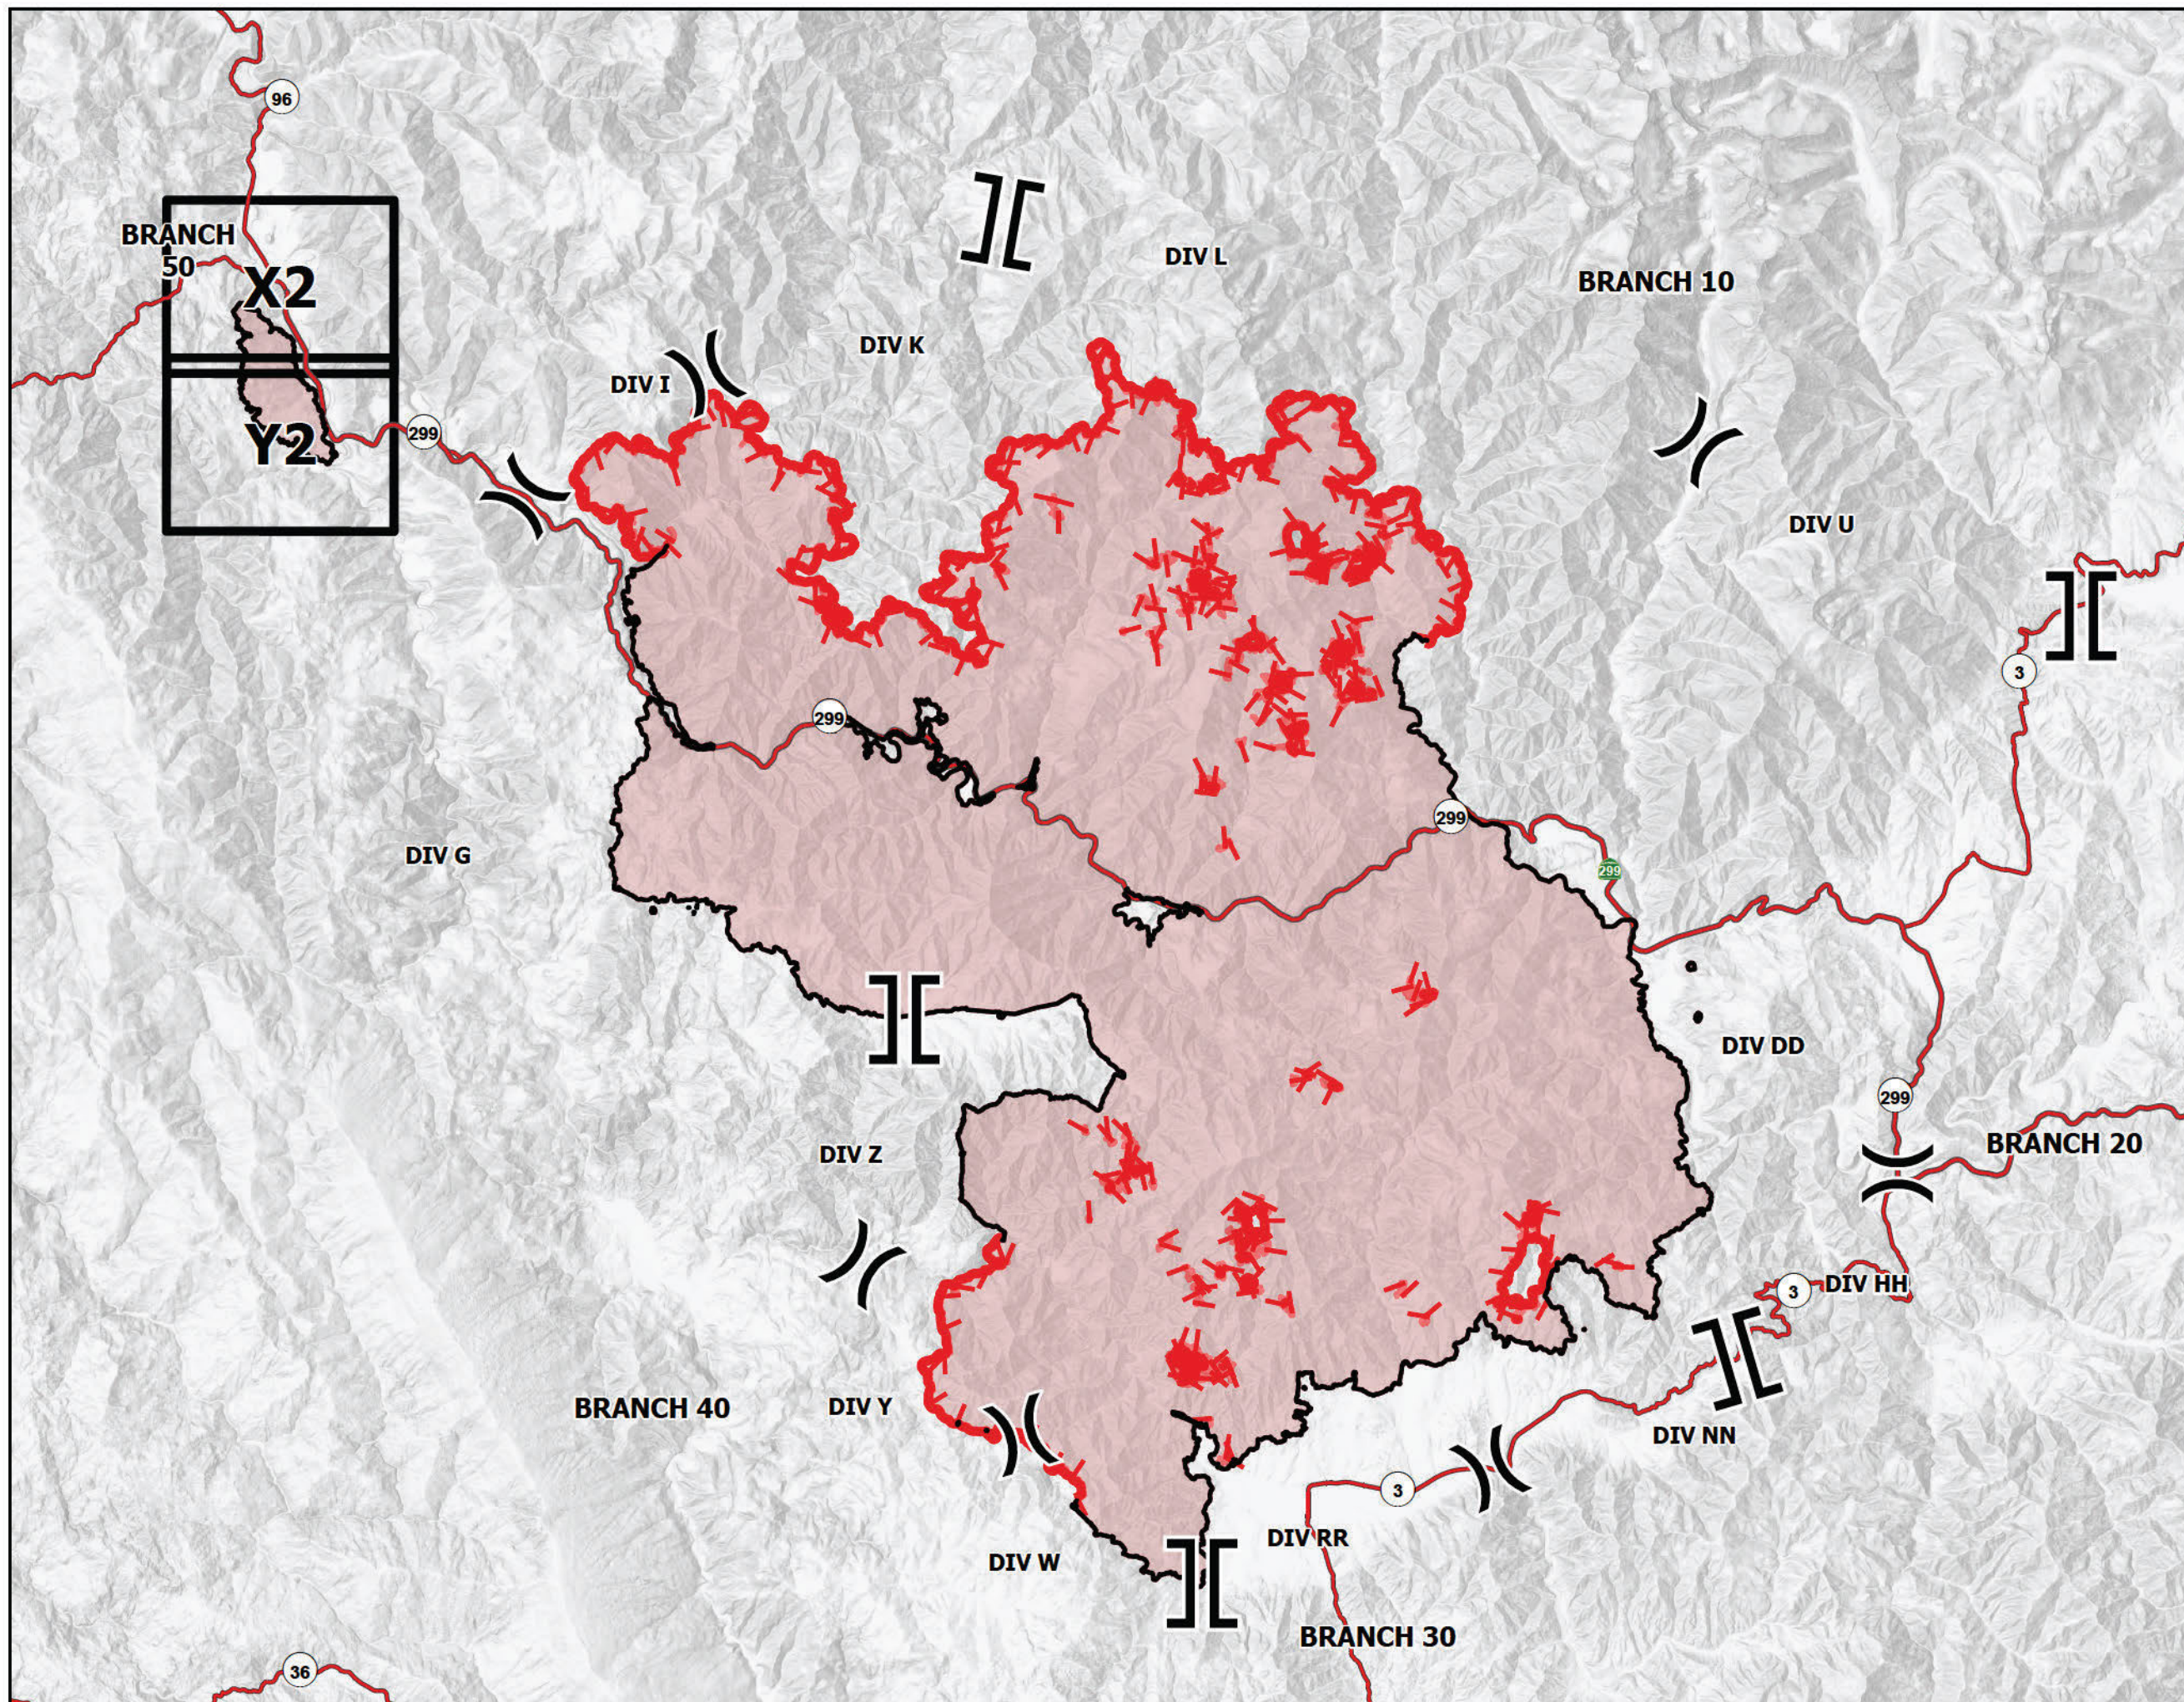

IAP Map Index

Knob

Monument
CA-SHF-001187
09/21/2021

-  Division Break
-  Branch Break
-  Fire Edge
-  Contained Line
-  Major Roads
-  Map with ID
-  Wildfire Daily Fire Perimeter

0 1 2 3 4 5 Miles

IAP Map

Monument
CA-SHF-001187
09/21/2021

Knob Map: X2

218639 acres
NAD 1983 UTM Zone 10N

- Helibase
- Drop Point
- Camp
- Safety Zone
- Completed Dozer Line
- Completed Hand Line
- Completed Road as Line
- Contained Line
- BARNUM TIMBER COMPANY
- FGF US Forest Holdings INC
- Sierra Pacific Industries
- Wildfire Daily Fire Perimeter

0 0.25 0.5 Miles

X2
Y2

IAP Map

Monument
CA-SHF-001187
09/21/2021

Knob Map: Y2

218639 acres
NAD 1983 UTM Zone 10N

- Drop Point
- Repeater
- Completed Dozer Line
- Completed Hand Line
- Completed Road as Line
- Planned Dozer Line
- Planned Hand Line
- Contained Line
- BARNUM TIMBER COMPANY
- Wildfire Daily Fire Perimeter

0 0.25 0.5 Miles

X2
Y2