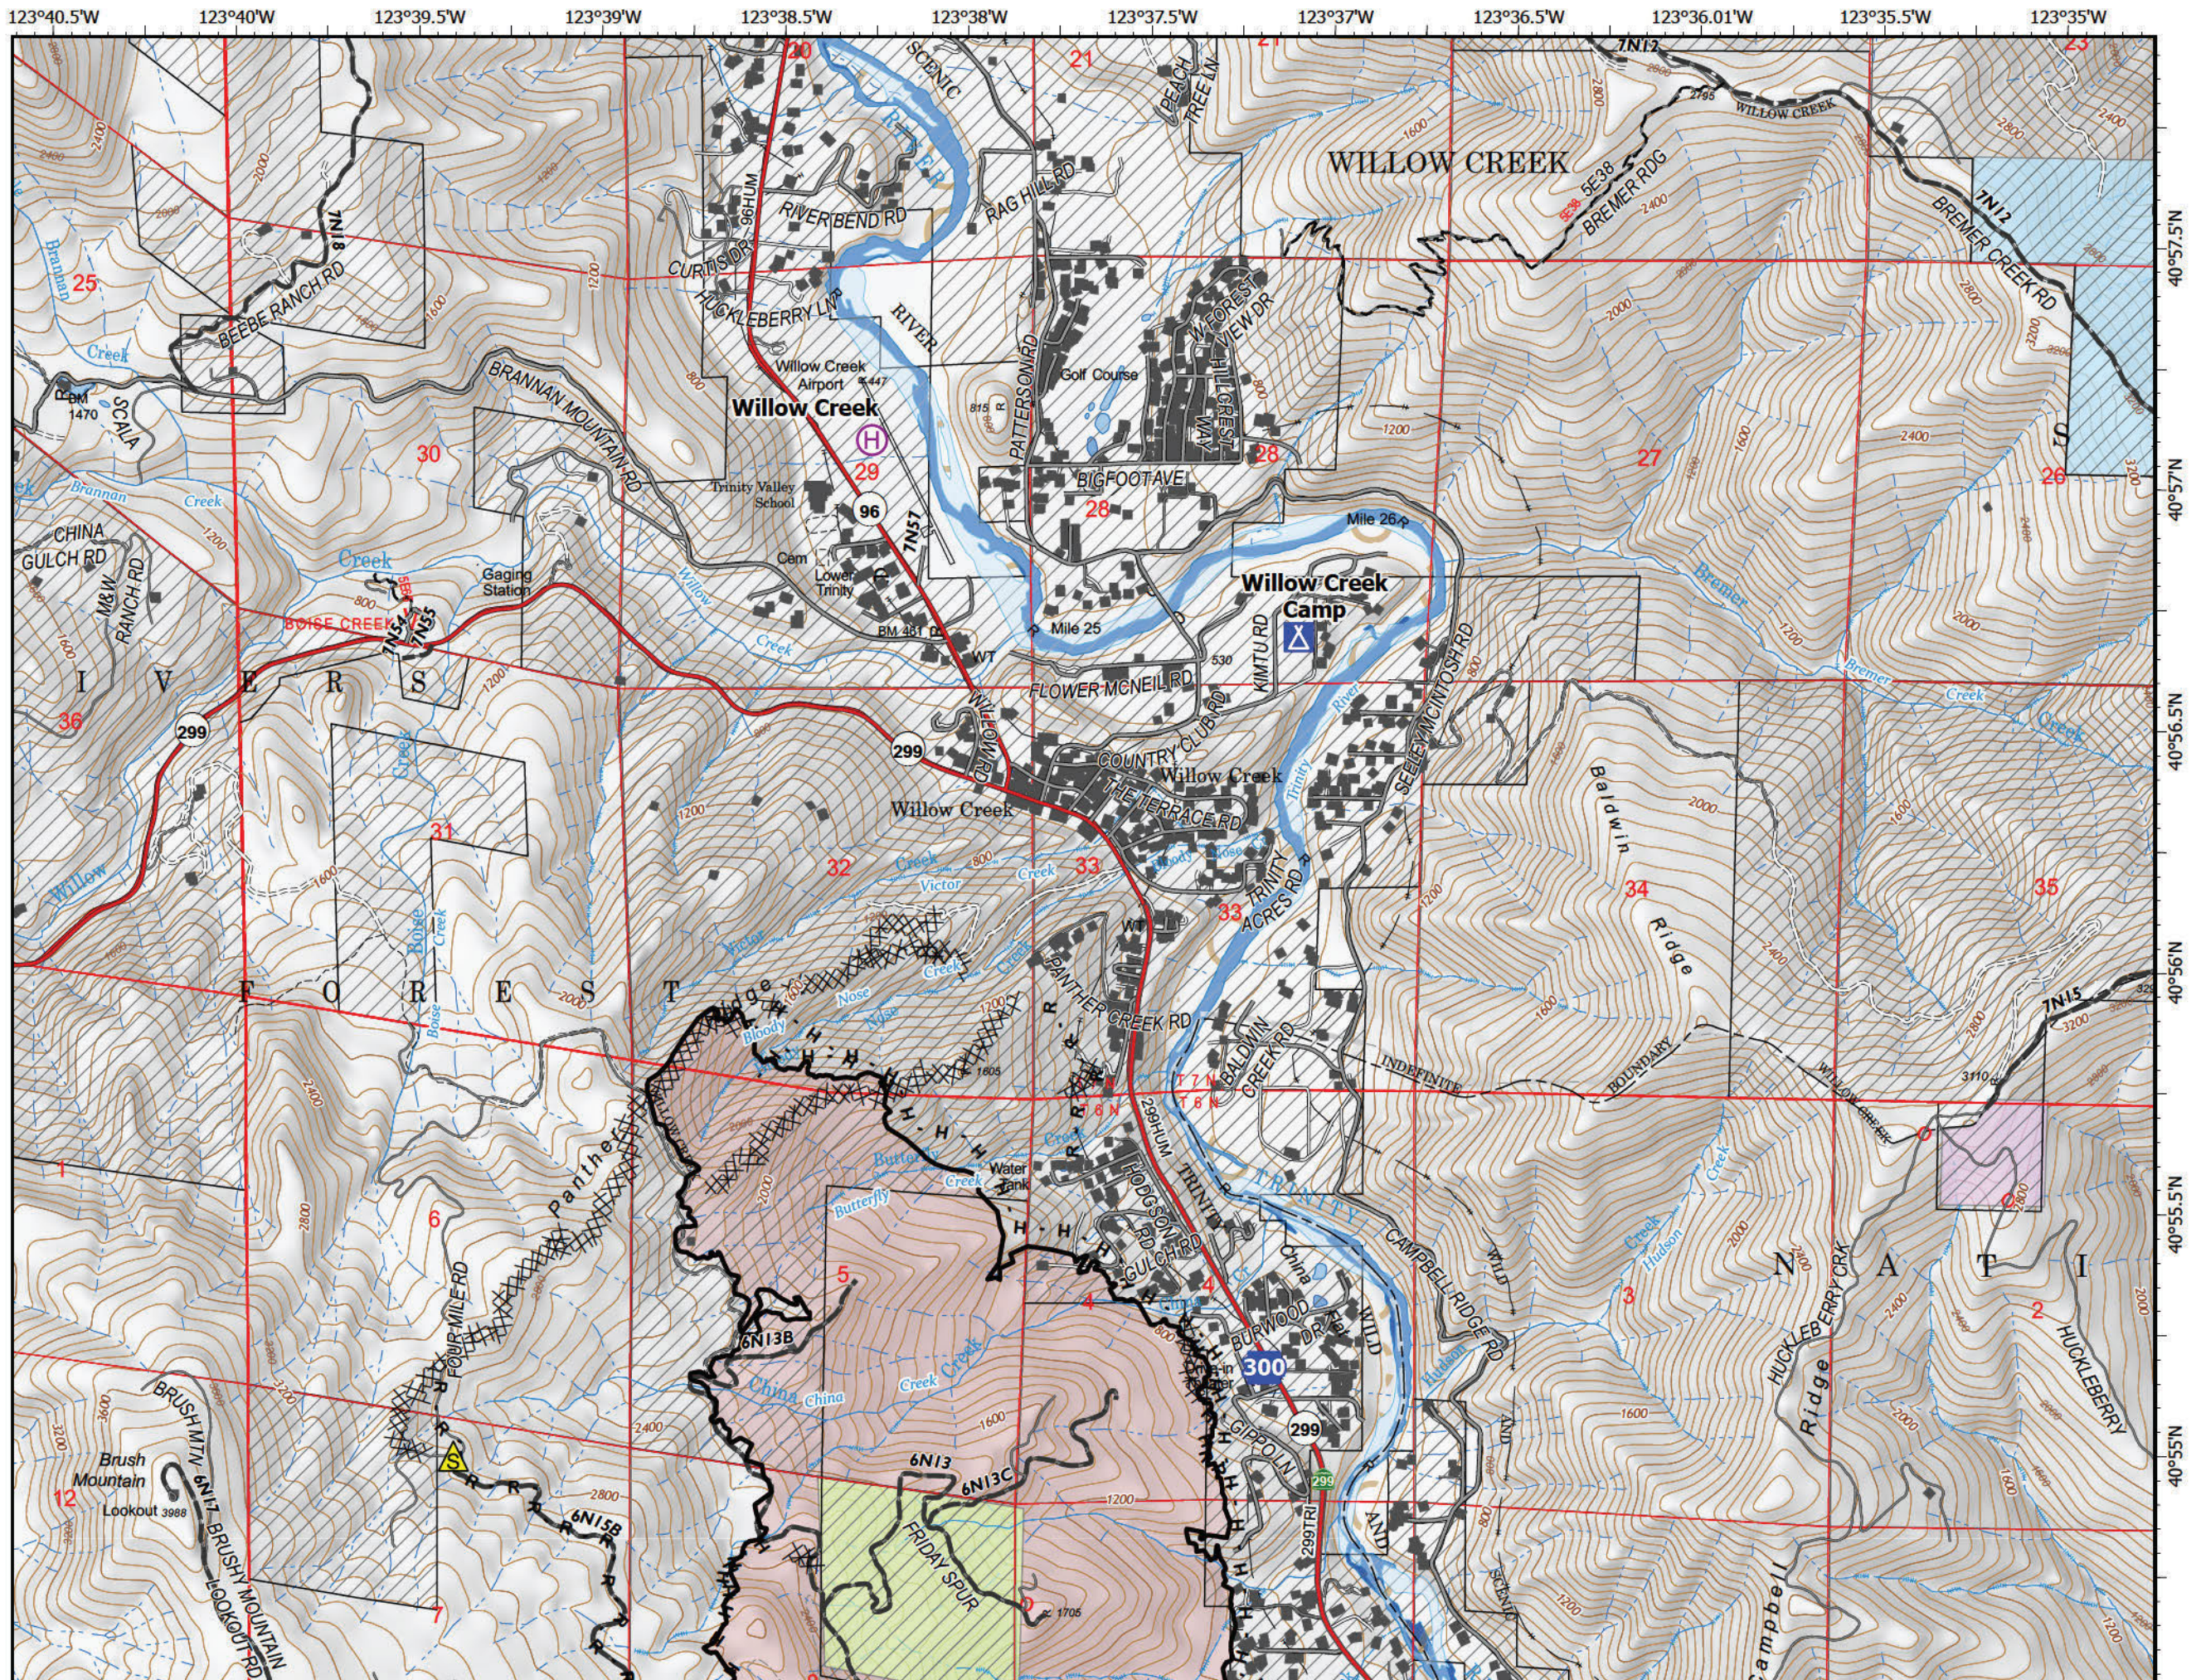

IAP Map Index

Knob

Monument
CA-SHF-001187
09/21/2021

-  Division Break
-  Branch Break
-  Fire Edge
-  Contained Line
-  Major Roads
-  Map with ID
-  Wildfire Daily Fire Perimeter

0 1 2 3 4 5 Miles

IAP Map

Monument
CA-SHF-001187
09/21/2021

Knob Map: X2

218639 acres
NAD 1983 UTM Zone 10N

- Helibase
- Drop Point
- Camp
- Safety Zone
- Completed Dozer Line
- Completed Hand Line
- Completed Road as Line
- Contained Line
- BARNUM TIMBER COMPANY
- FGF US Forest Holdings INC
- Sierra Pacific Industries
- Wildfire Daily Fire Perimeter

0 0.25 0.5 Miles

X2
Y2

IAP Map

Monument
CA-SHF-001187
09/21/2021

Knob Map: Y2

218639 acres
NAD 1983 UTM Zone 10N

- Drop Point
- Repeater
- Completed Dozer Line
- Completed Hand Line
- Completed Road as Line
- Planned Dozer Line
- Planned Hand Line
- Contained Line
- BARNUM TIMBER COMPANY
- Wildfire Daily Fire Perimeter

0 0.25 0.5 Miles

X2
Y2