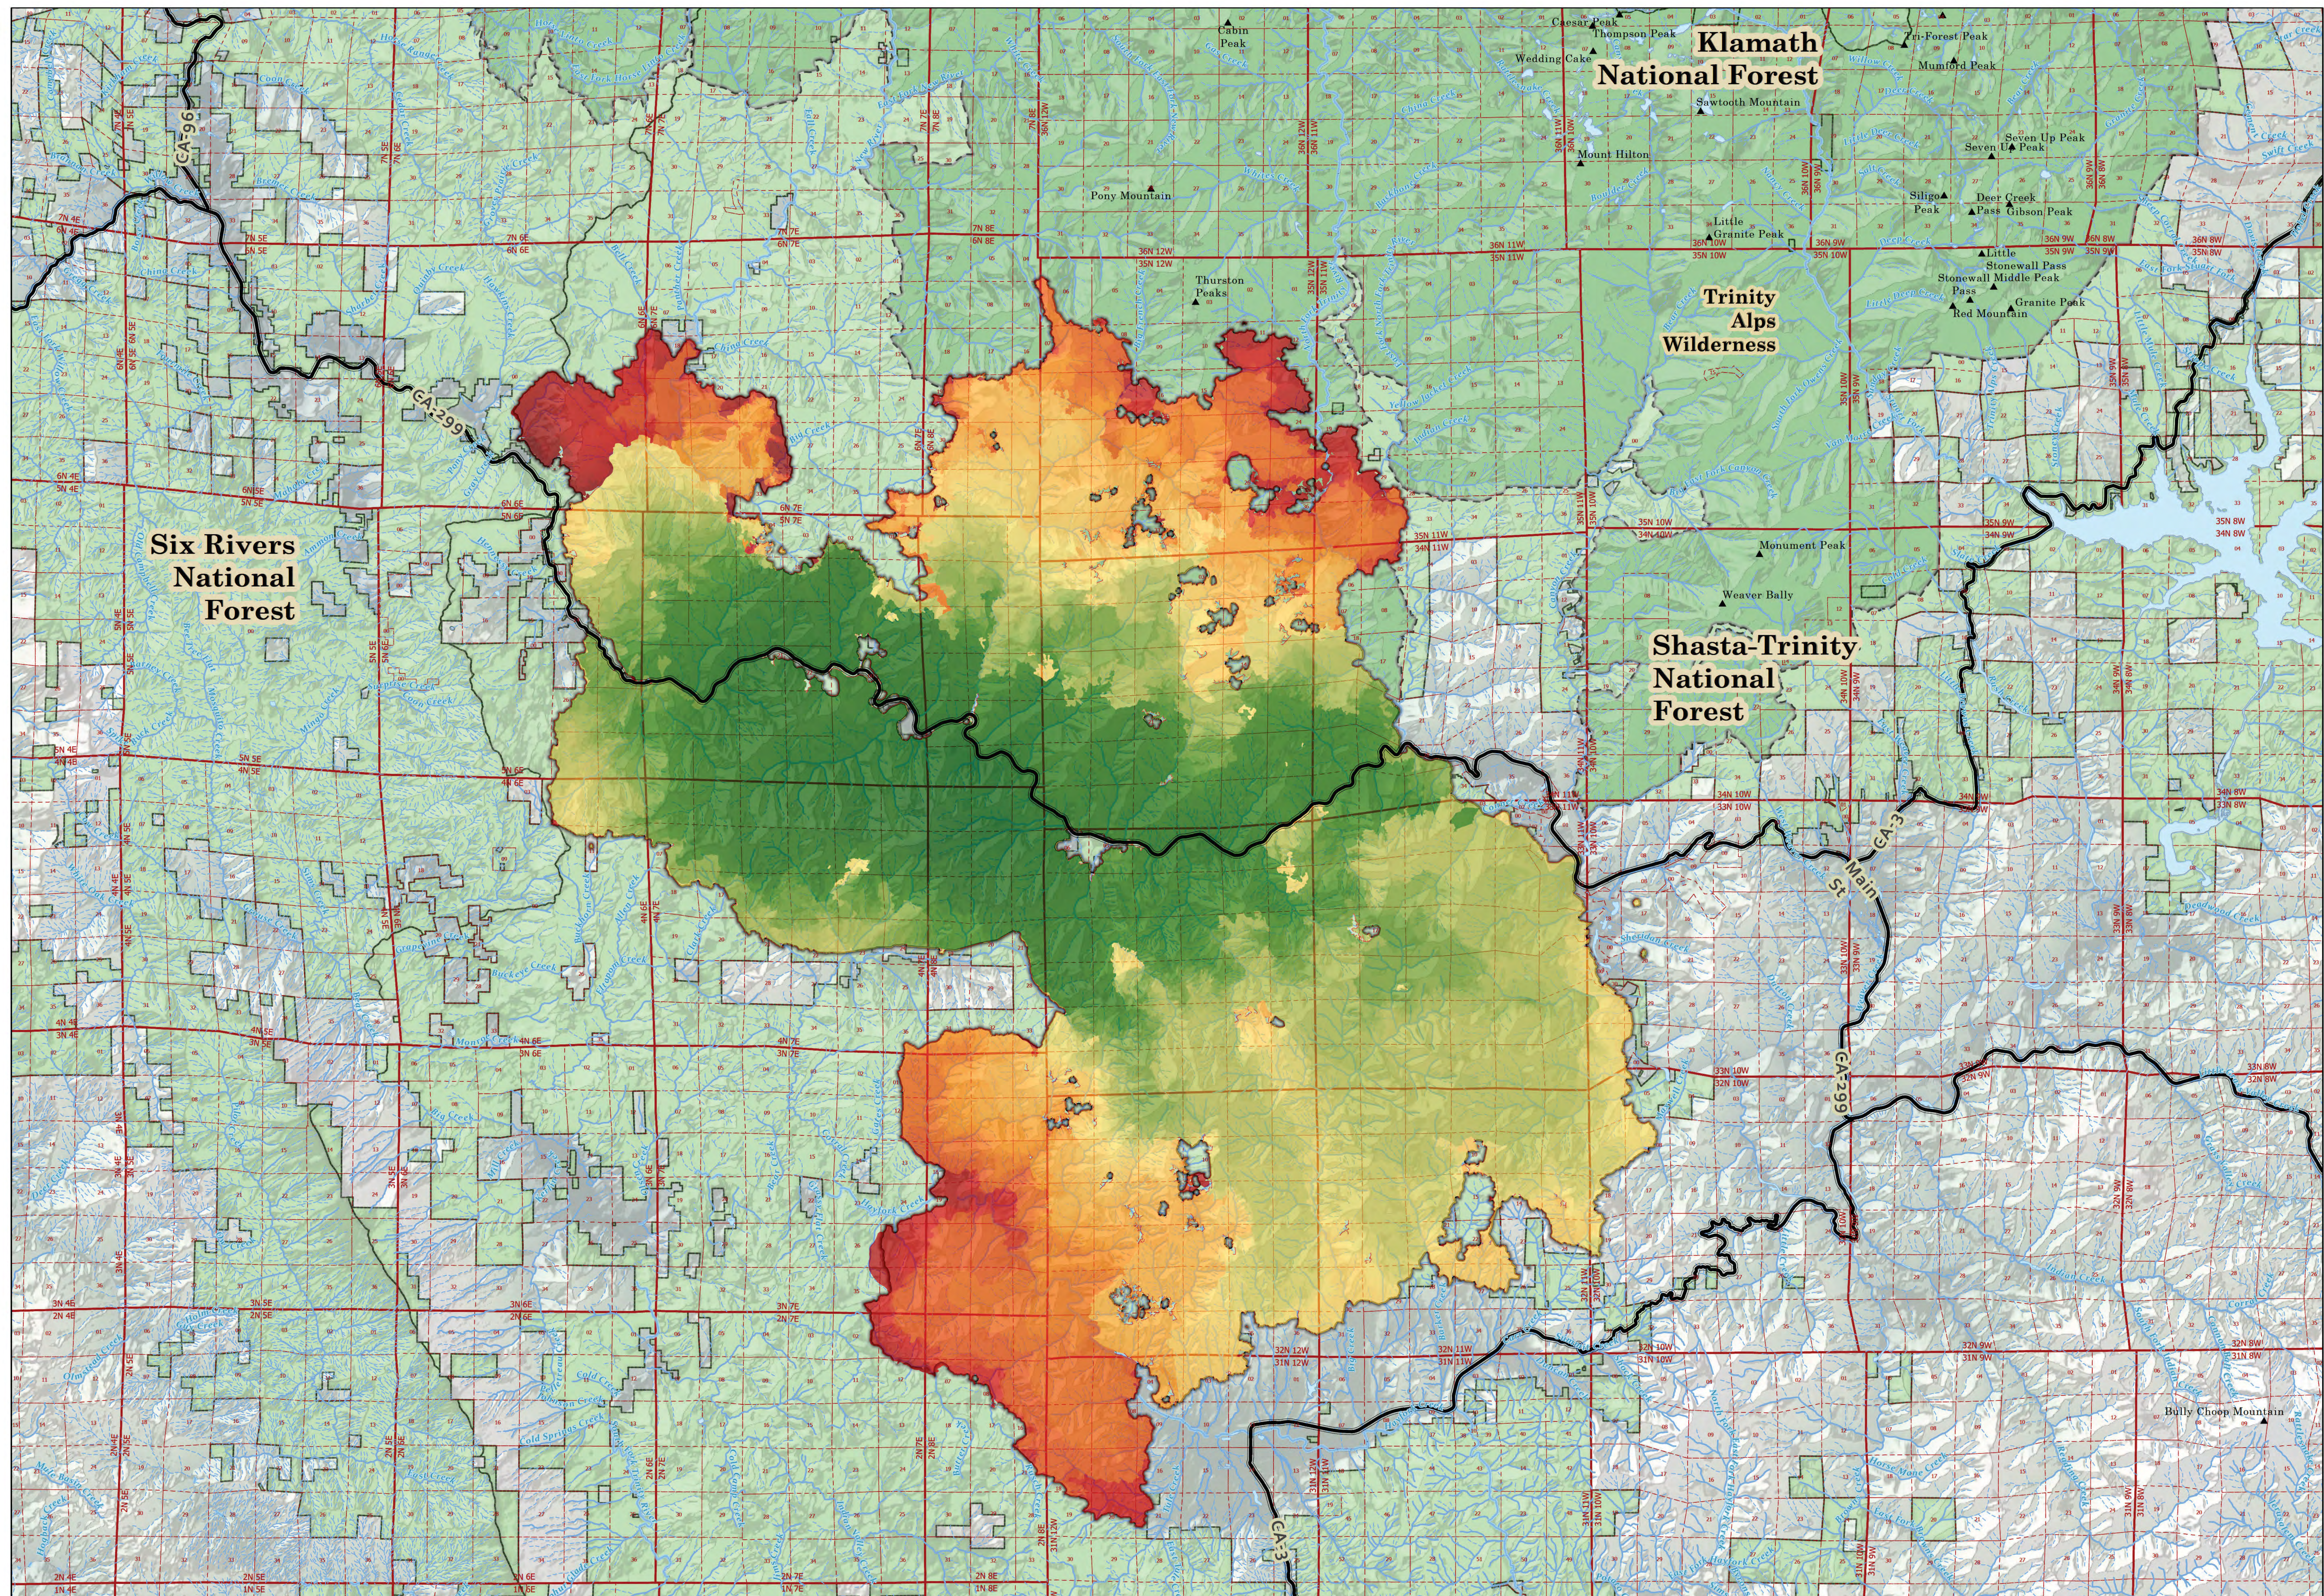

PROGRESSION

Monument
CA-SHF-001187
9/25/21

- 07/31/2021
- 08/01/2021
- 08/02/2021
- 08/03/2021
- 08/04/2021
- 08/05/2021
- 08/06/2021
- 08/07/2021
- 08/08/2021
- 08/09/2021
- 08/10/2021
- 08/11/2021
- 08/12/2021
- 08/13/2021
- 08/14/2021
- 08/15/2021
- 08/16/2021
- 08/18/2021
- 08/19/2021
- 08/20/2021
- 08/21/2021
- 08/22/2021
- 08/23/2021
- 08/24/2021
- 08/25/2021
- 08/26/2021
- 08/27/2021
- 08/28/2021
- 08/29/2021
- 08/30/2021
- 08/31/2021
- 09/01/2021
- 09/02/2021
- 09/03/2021
- 09/04/2021
- 09/05/2021
- 09/06/2021
- 09/07/2021
- 09/08/2021
- 09/09/2021
- 09/10/2021
- 09/11/2021
- 09/12/2021
- 09/13/2021
- 09/14/2021
- 09/15/2021
- 09/16/2021
- 09/17/2021
- 09/19/2021
- 09/20/2021
- 09/21/2021
- 09/22/2021
- 09/23/2021
- 09/24/2021

- Wilderness Bounds
- Forest Bounds
- US Forest Service Wilderness
- US Forest Service Land

Daily area is from infrared flight
NAD 83 UTM Zone 10 N

Growth Acres by Day