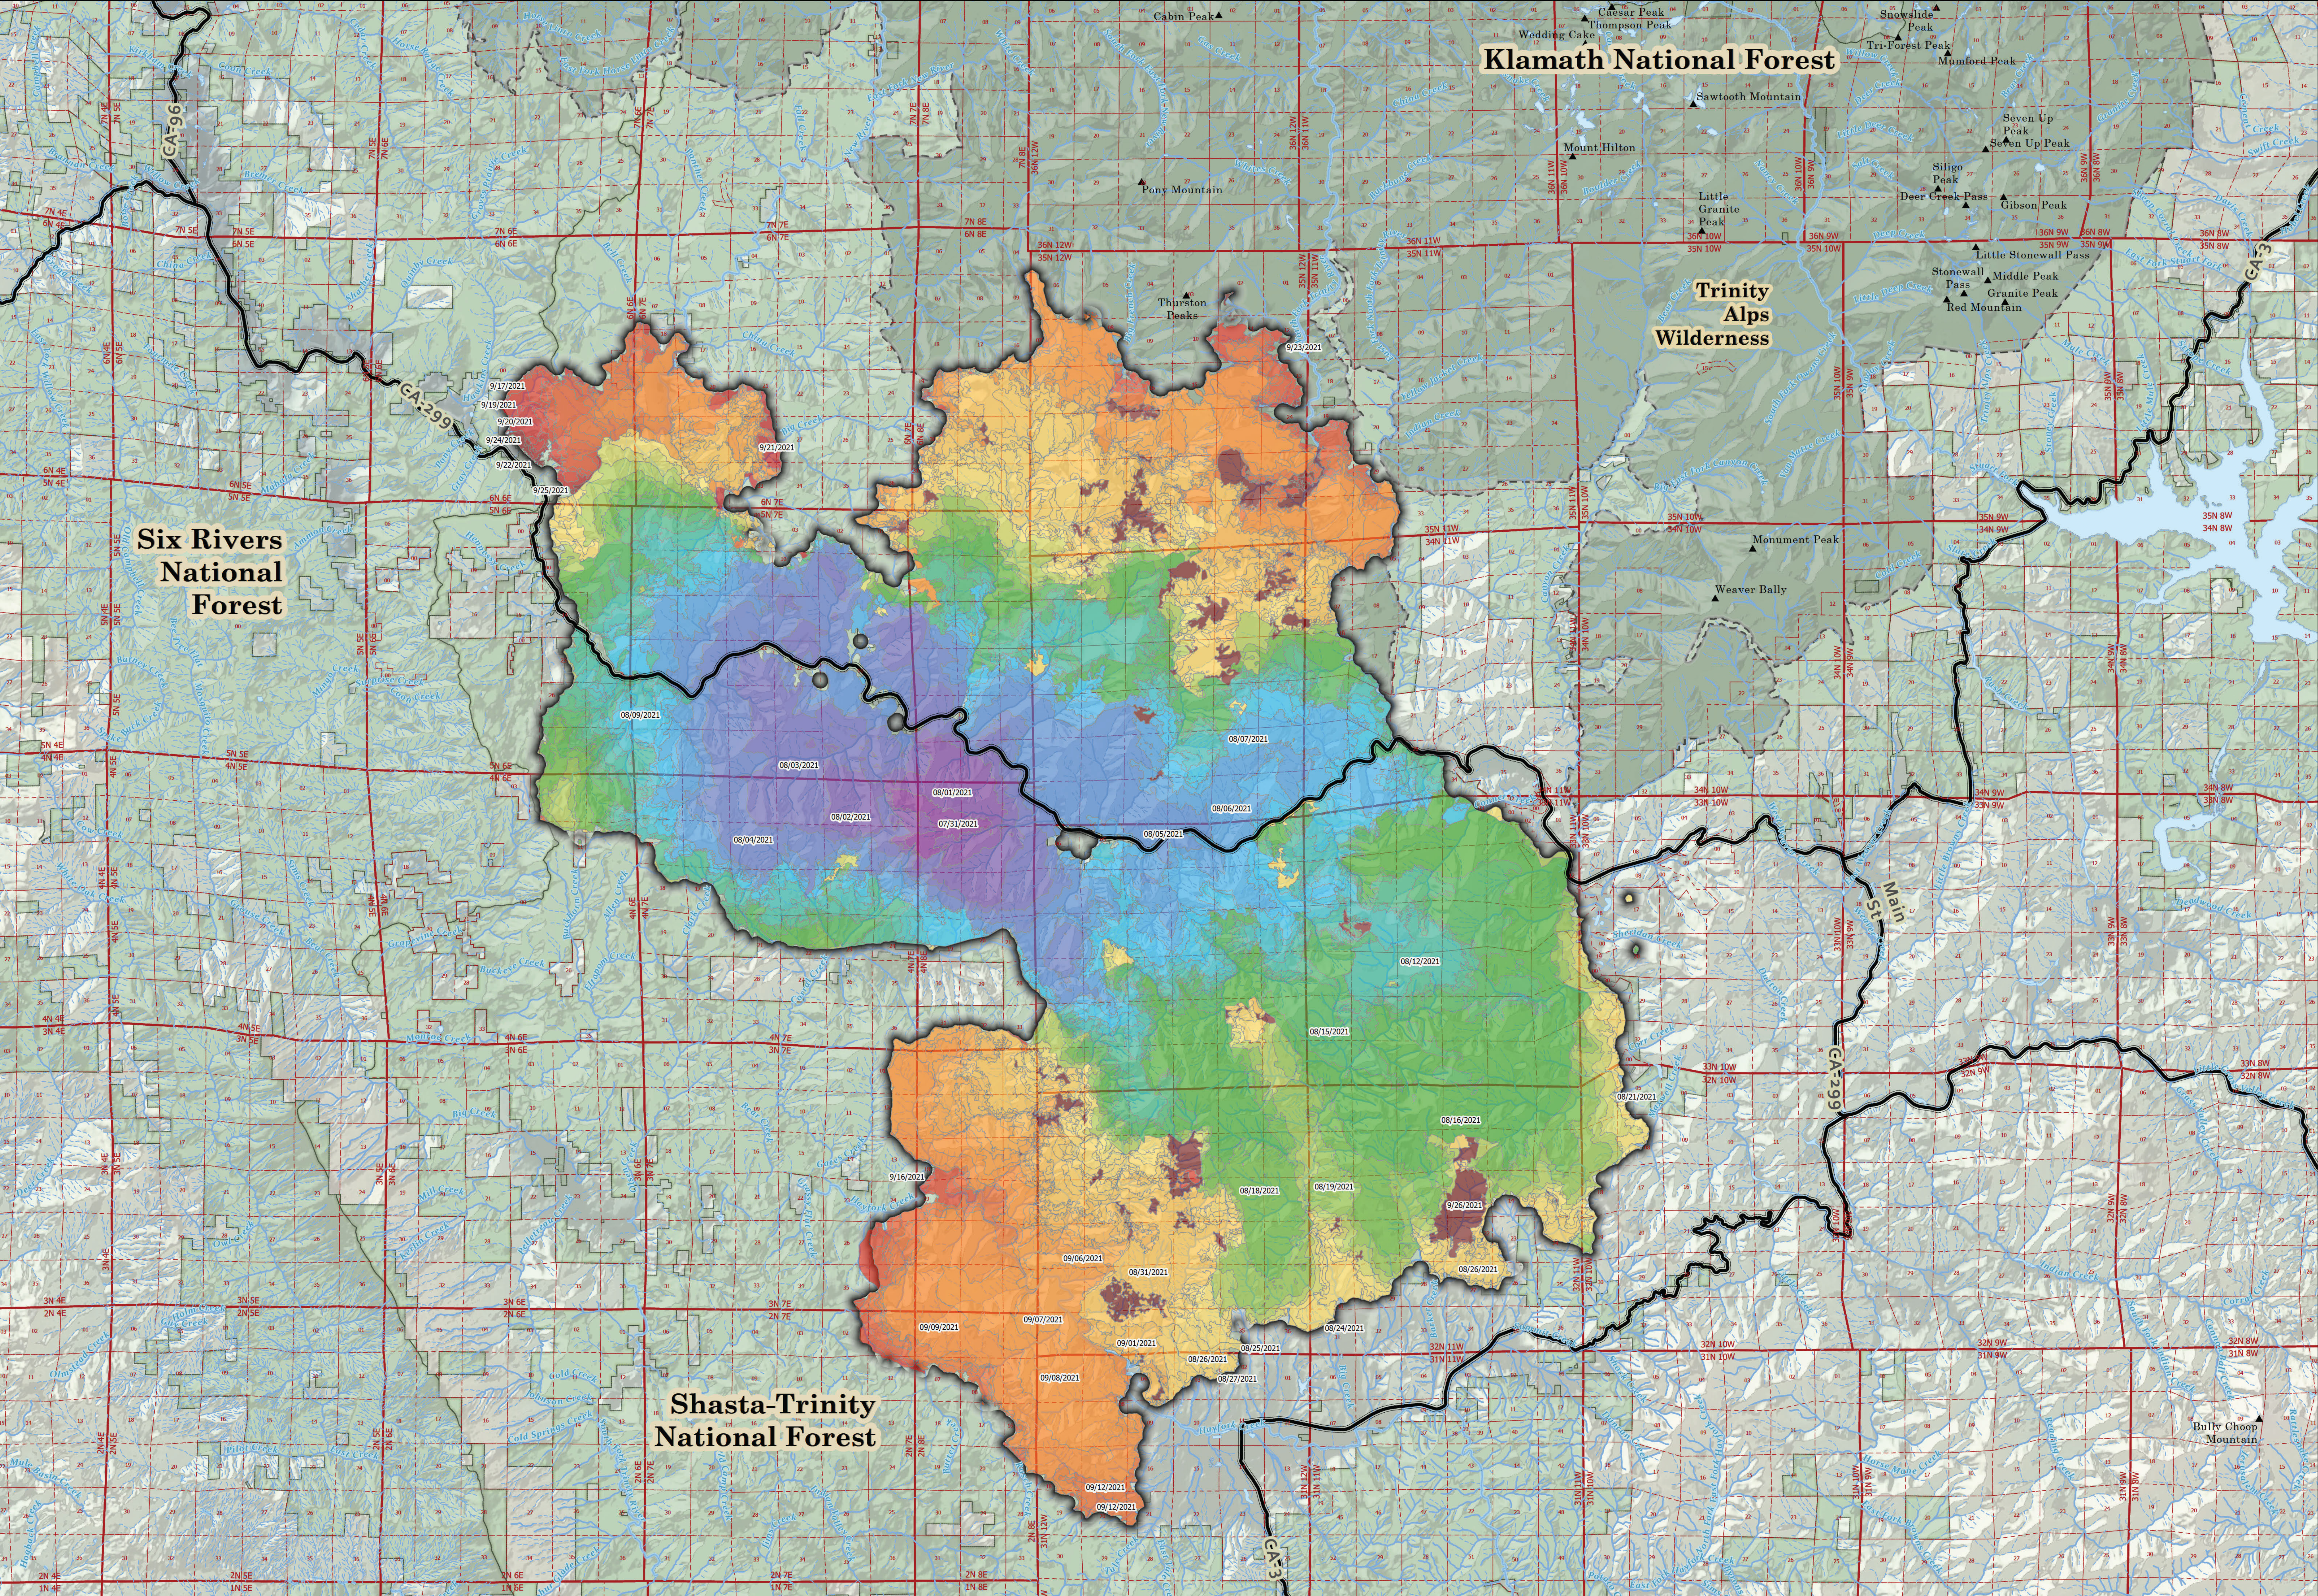

PROGRESSION

Monument
CA-SHF-001187
09/28/2021

- 07/31/2021
- 08/01/2021
- 08/02/2021
- 08/03/2021
- 08/04/2021
- 08/05/2021
- 08/06/2021
- 08/07/2021
- 08/08/2021
- 08/09/2021
- 08/10/2021
- 08/11/2021
- 08/12/2021
- 08/13/2021
- 08/14/2021
- 08/15/2021
- 08/16/2021
- 08/18/2021
- 08/19/2021
- 08/20/2021
- 08/21/2021
- 08/22/2021
- 08/23/2021
- 08/24/2021
- 08/25/2021
- 08/26/2021
- 08/27/2021
- 08/28/2021
- 08/29/2021
- 08/30/2021
- 08/31/2021
- 09/01/2021
- 09/02/2021
- 09/03/2021
- 09/04/2021
- 09/05/2021
- 09/06/2021
- 09/07/2021
- 09/08/2021
- 09/09/2021
- 09/10/2021
- 09/11/2021
- 09/12/2021
- 09/13/2021
- 09/14/2021
- 09/15/2021
- 09/16/2021
- 09/17/2021
- 09/19/2021
- 09/20/2021
- 09/21/2021
- 9/22/2021
- 09/23/2021
- 09/24/2021
- 09/25/2021
- 09/26/2021

US Forest Service Wilderness
US Forest Service Land

Daily area is from infrared flight
NAD 83 UTM Zone 10 N

0 2 4 Miles

Growth Acres by Day