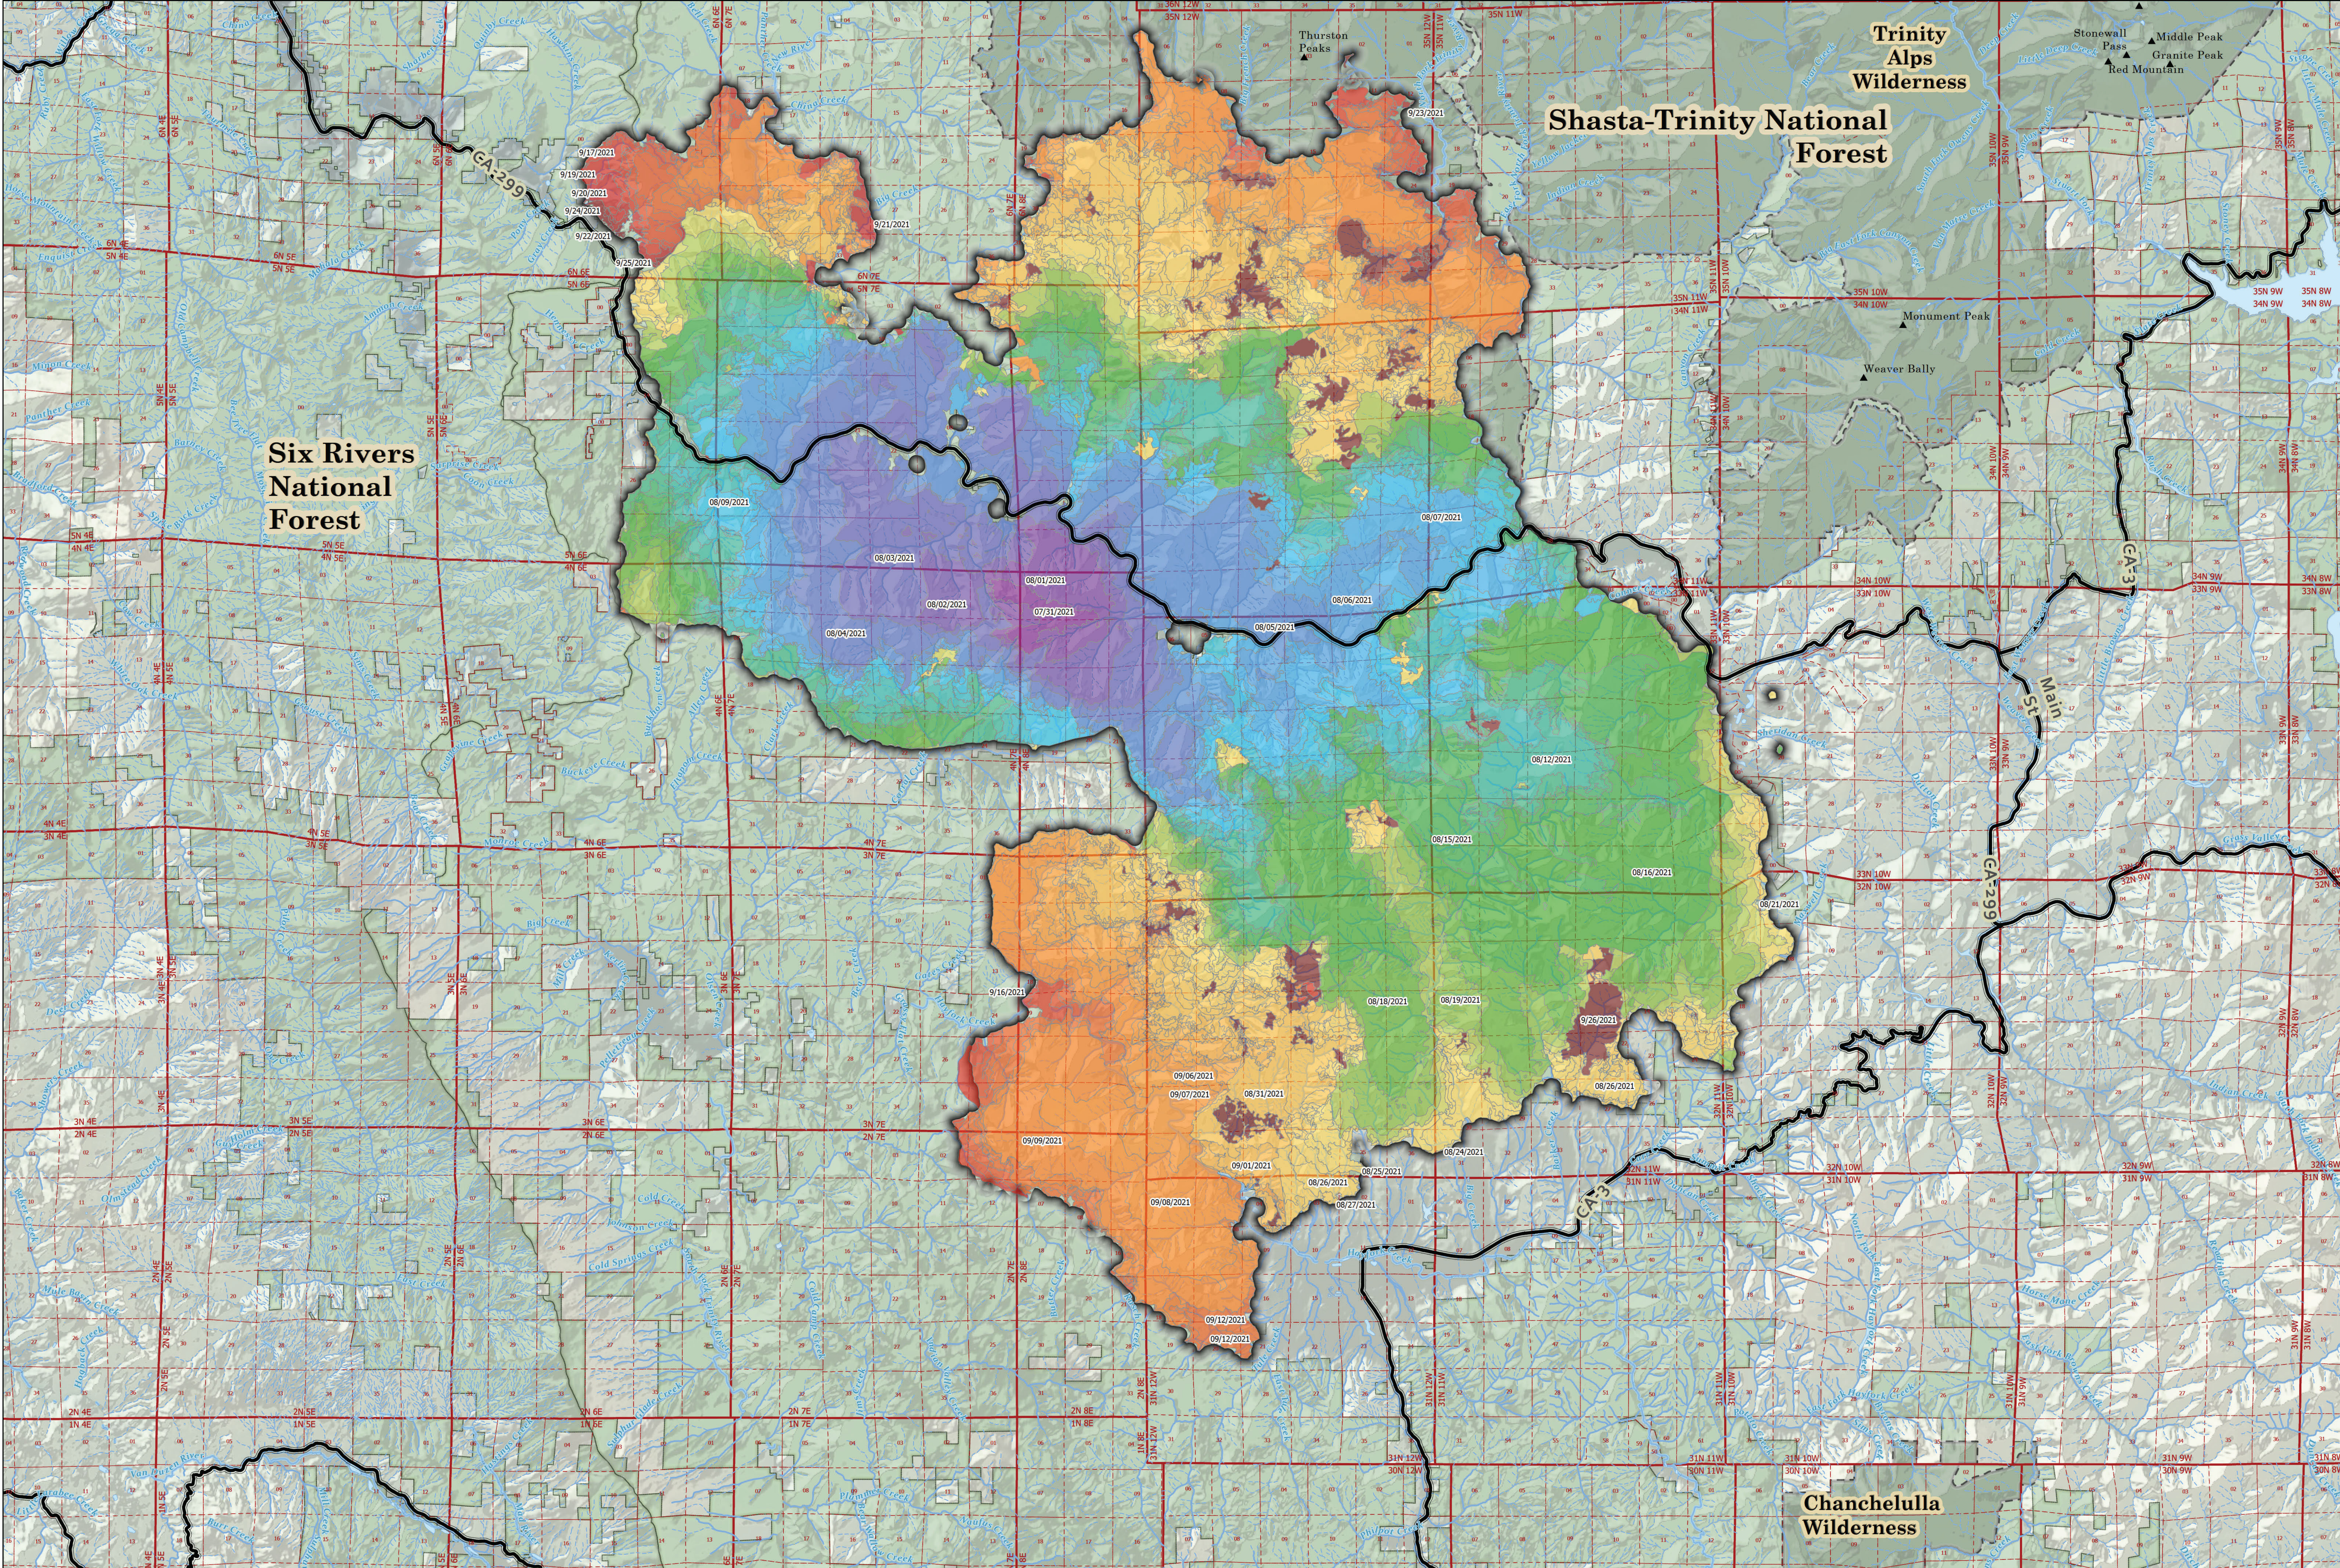

PROGRESSION

Monument
CA-SHF-001187
09/28/2021

- 07/31/2021
- 08/01/2021
- 08/02/2021
- 08/03/2021
- 08/04/2021
- 08/05/2021
- 08/06/2021
- 08/07/2021
- 08/08/2021
- 08/09/2021
- 08/10/2021
- 08/11/2021
- 08/12/2021
- 08/13/2021
- 08/14/2021
- 08/15/2021
- 08/16/2021
- 08/18/2021
- 08/19/2021
- 08/20/2021
- 08/21/2021
- 08/22/2021
- 08/23/2021
- 08/24/2021
- 08/25/2021
- 08/26/2021
- 08/27/2021
- 08/28/2021
- 08/29/2021
- 08/30/2021
- 08/31/2021
- 09/01/2021
- 09/02/2021
- 09/03/2021
- 09/04/2021
- 09/05/2021
- 09/06/2021
- 09/07/2021
- 09/08/2021
- 09/09/2021
- 09/10/2021
- 09/11/2021
- 09/12/2021
- 09/13/2021
- 09/14/2021
- 09/15/2021
- 09/16/2021
- 09/17/2021
- 09/19/2021
- 09/20/2021
- 09/21/2021
- 09/22/2021
- 09/23/2021
- 09/24/2021
- 09/25/2021
- 09/26/2021

US Forest Service Wilderness
US Forest Service Land

Daily area is from infrared flight
NAD 83 UTM Zone 10 N

Growth Acres by Day