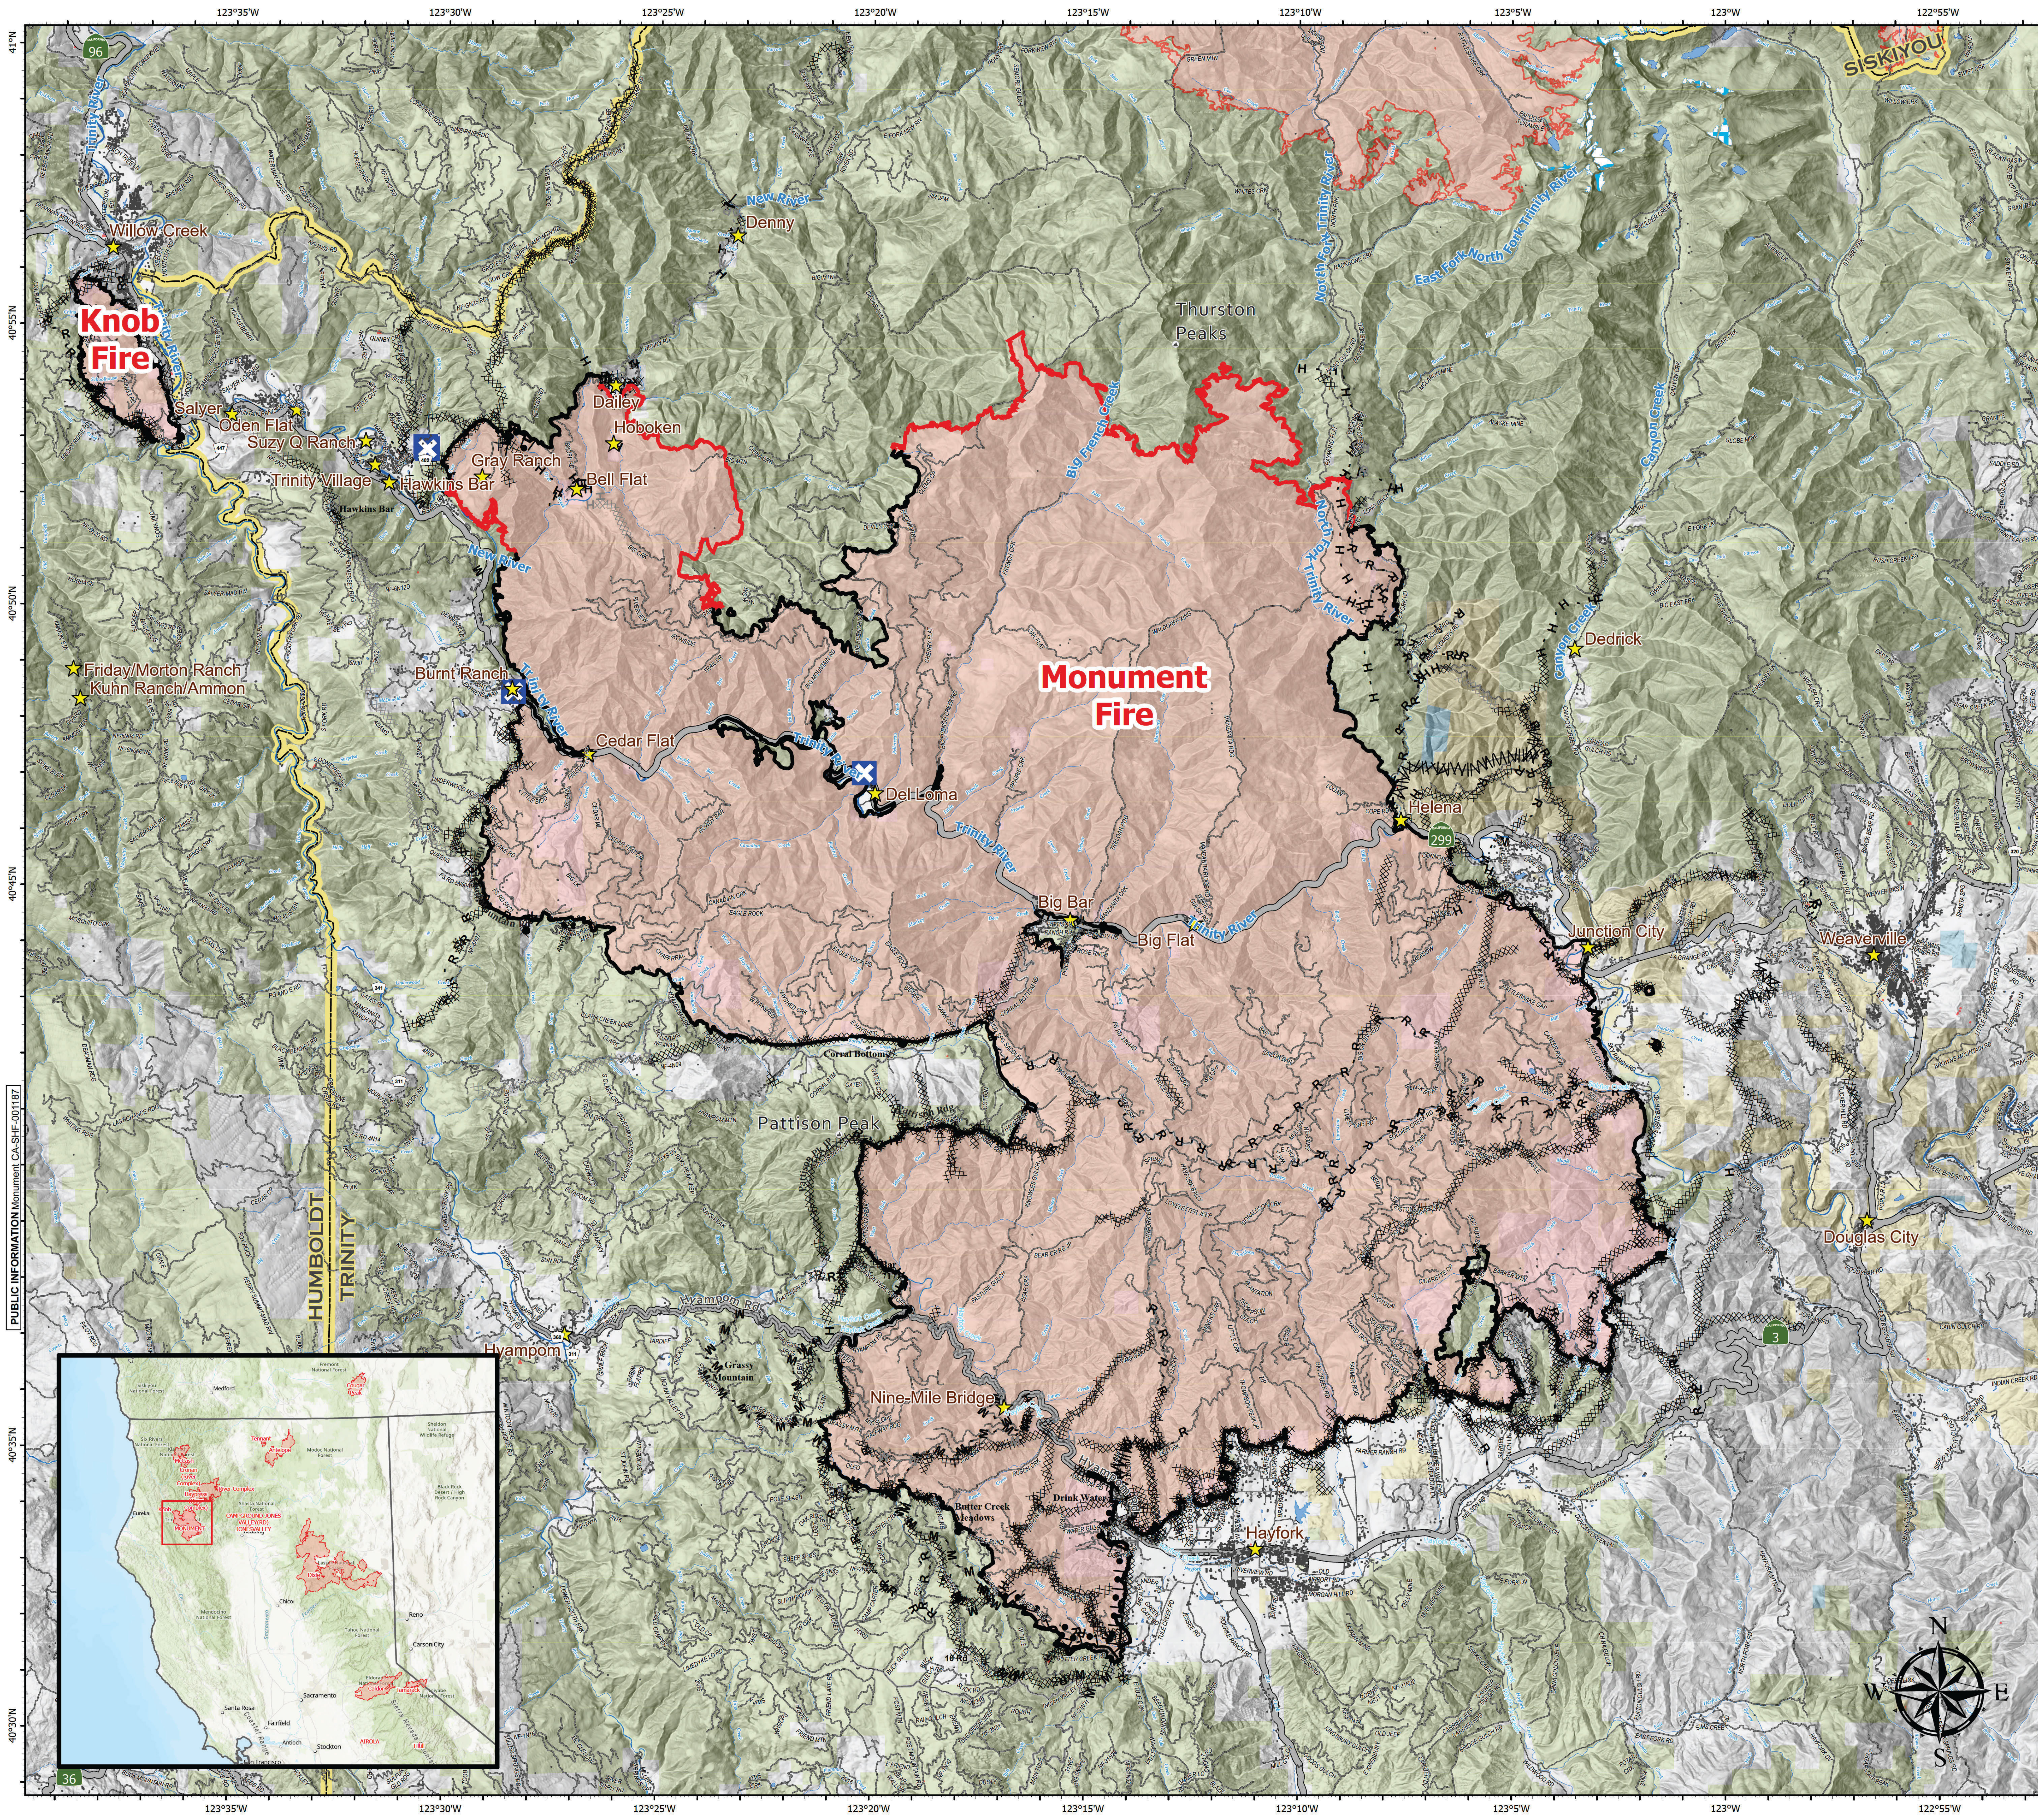

Public Information

October 3, 2021

Monument
CA-SHF-001187
Knob
CA-SRF-000795

- Buildings
- Closure
- Active Burnout
- Completed Dozer Line
- Completed Fuel Break
- Completed Hand Line
- Completed Mixed Construction Line
- Completed Road as Line
- Planned Dozer Line
- Planned Hand Line
- Planned Mixed Construction Line
- Planned Road as Line
- Fire Edge
- Contained Line
- Major Paved Road
- Minor Paved Road
- Other Road
- Fire Perimeter
- County Boundary
- Jurisdictional Agency
  - US Forest Service
  - Bureau of Land Management
  - State
  - Bureau of Indian Affairs
  - Bureau of Reclamation
  - Other Local Gov
  - County

Monument Fire
223,001 acres
as of 9/27/2021 @ 1600

Knob Fire
2,421 acres
100% contained as of 9/11/21

0 1.5 3 6 Miles

For additional information, scan the QR Codes below or visit the listed websites.

PUBLIC INFORMATION Monument CA-SHF-001187