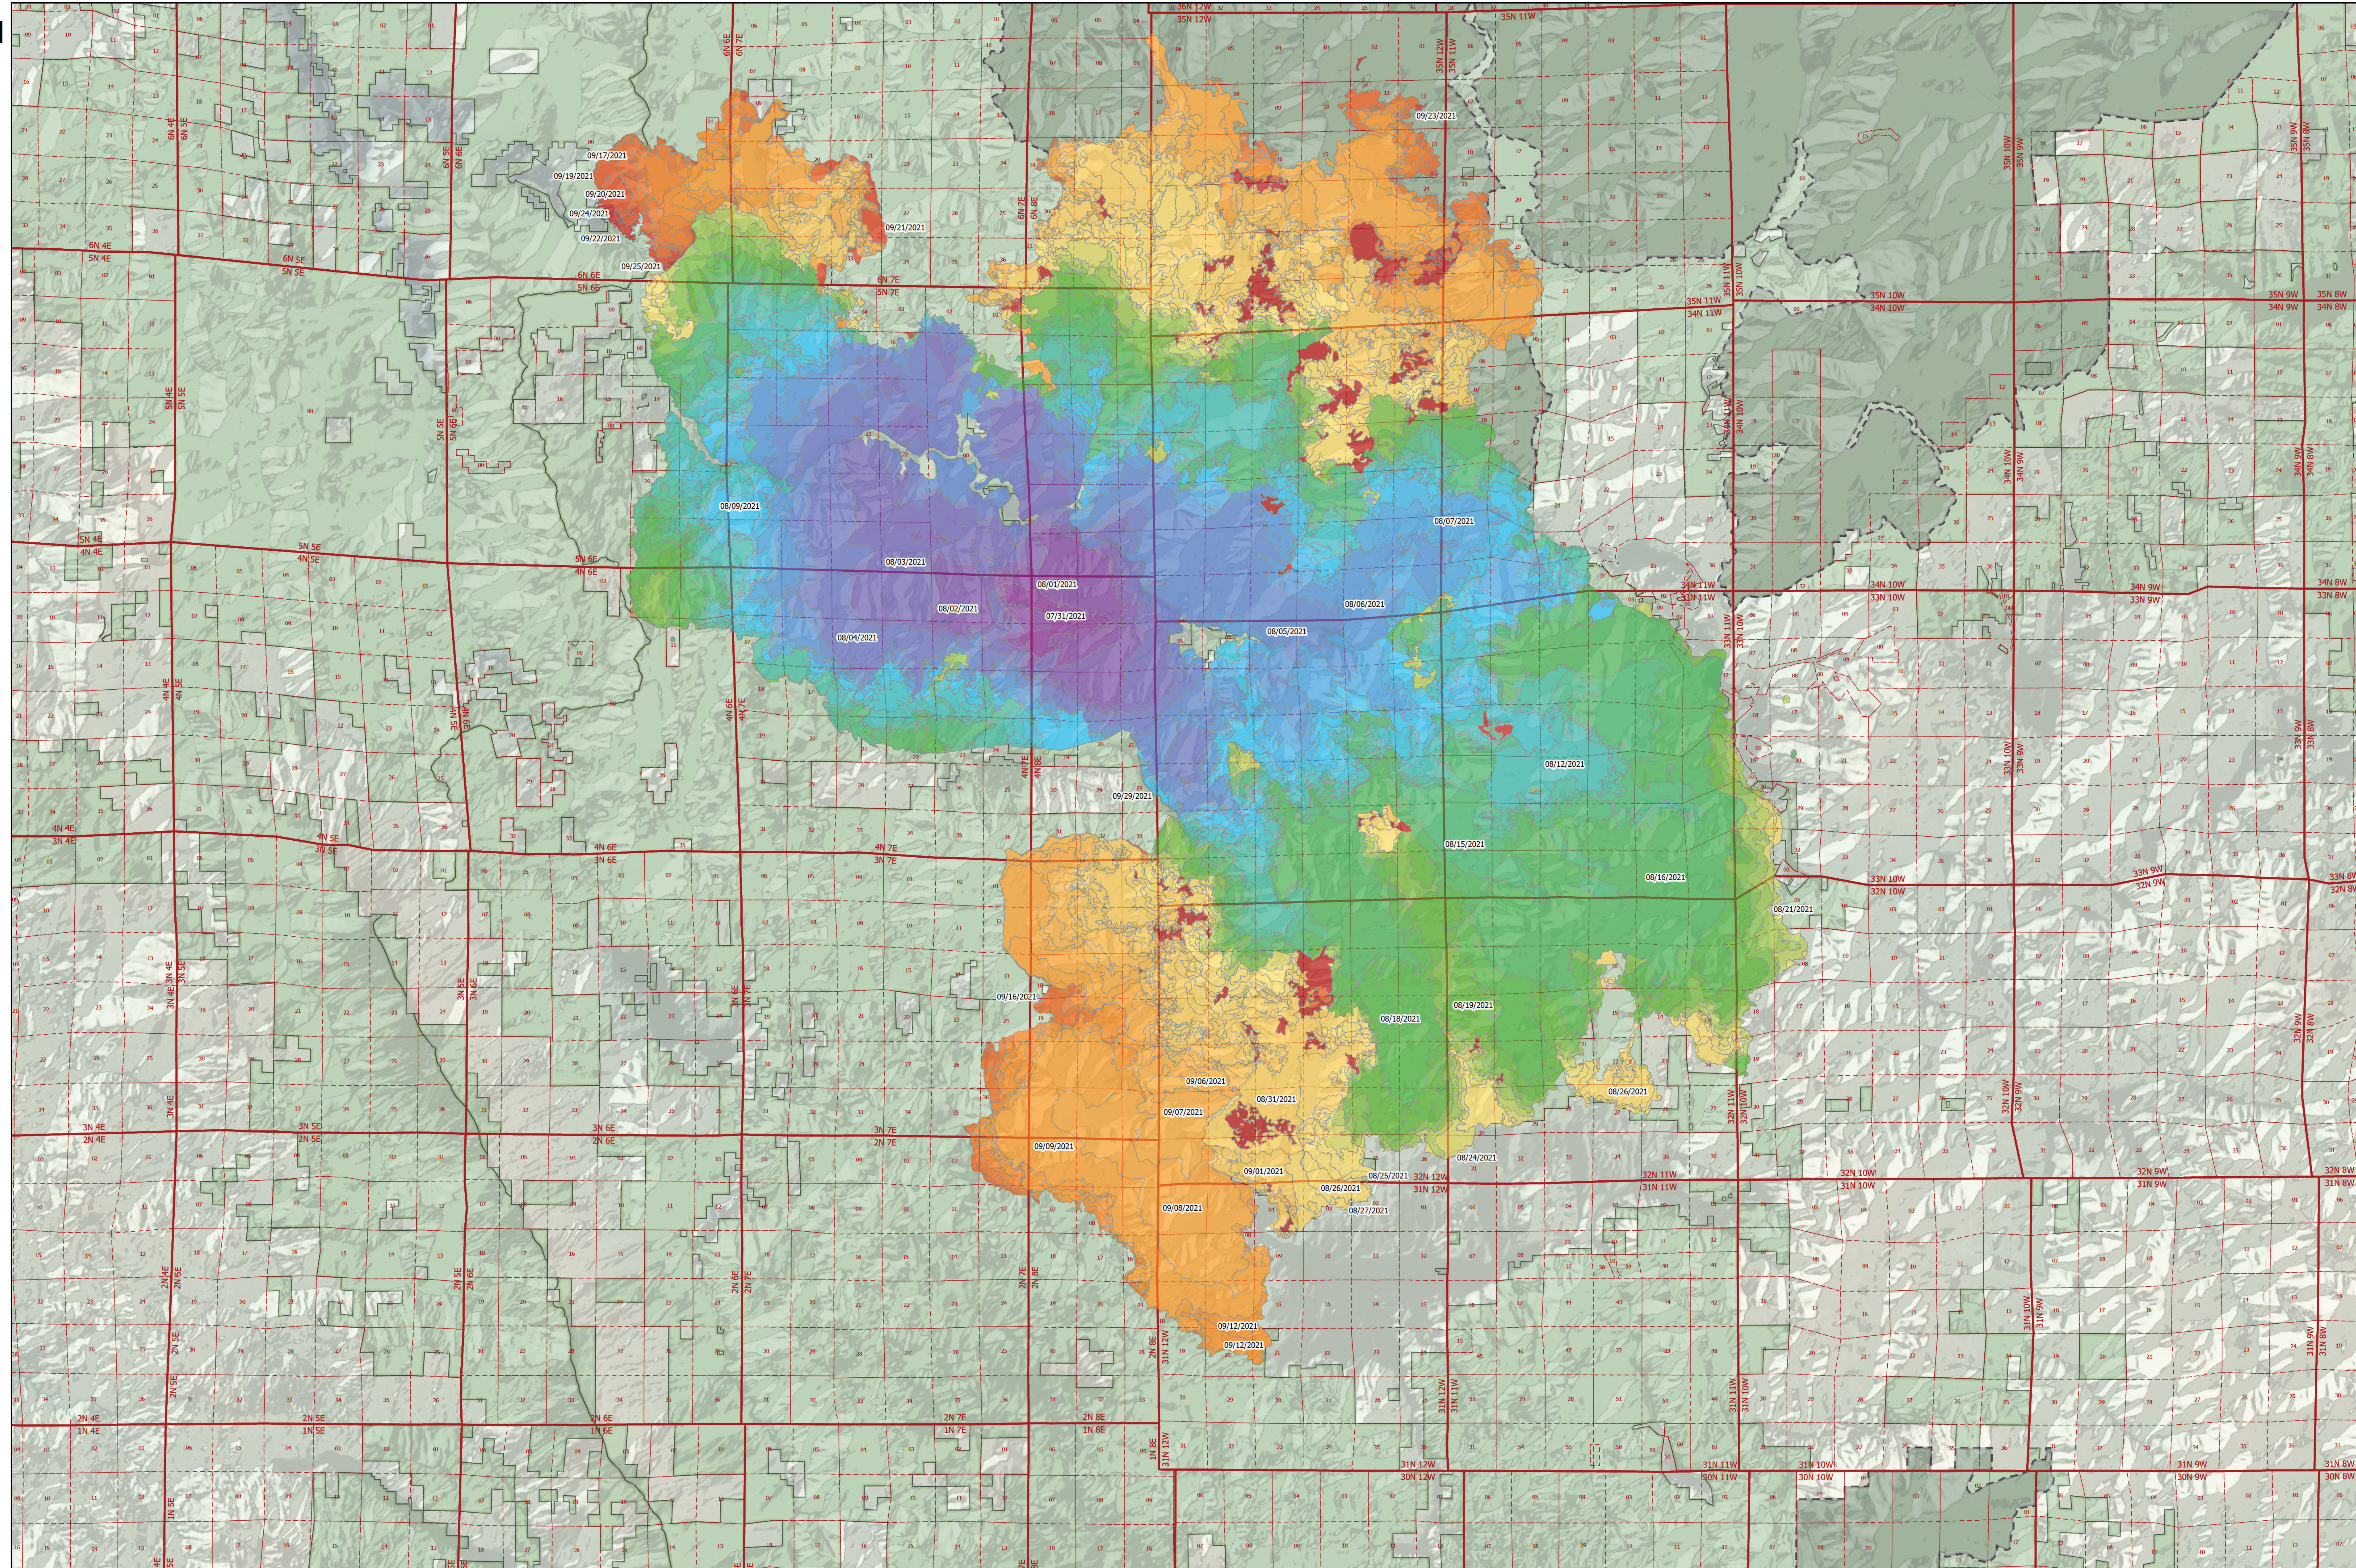

PROGRESSION

Monument
CA-SHF-001187
10/03/2021

- 07/31/2021
- 08/01/2021
- 08/02/2021
- 08/03/2021
- 08/04/2021
- 08/05/2021
- 08/06/2021
- 08/07/2021
- 08/08/2021
- 08/09/2021
- 08/10/2021
- 08/11/2021
- 08/12/2021
- 08/13/2021
- 08/14/2021
- 08/15/2021
- 08/16/2021
- 08/18/2021
- 08/19/2021
- 08/20/2021
- 08/21/2021
- 08/22/2021
- 08/23/2021
- 08/24/2021
- 08/25/2021
- 08/26/2021
- 08/27/2021
- 08/28/2021
- 08/29/2021
- 08/30/2021
- 08/31/2021
- 09/01/2021
- 09/02/2021
- 09/03/2021
- 09/04/2021
- 09/05/2021
- 09/06/2021
- 09/07/2021
- 09/08/2021
- 09/09/2021
- 09/10/2021
- 09/11/2021
- 09/12/2021
- 09/13/2021
- 09/14/2021
- 09/15/2021
- 09/16/2021
- 09/17/2021
- 09/19/2021
- 09/20/2021
- 09/21/2021
- 09/22/2021
- 09/23/2021
- 09/24/2021
- 09/25/2021
- 09/26/2021
- 09/27/2021
- 09/28/2021
- 09/29/2021
- 09/30/2021
- 10/01/2021

- US Forest Service Wilderness
- US Forest Service Land
- BLM Sections
- BLM Townships

Daily area is from infrared flight
NAD 83 UTM Zone 10 N

Growth Acres by Day