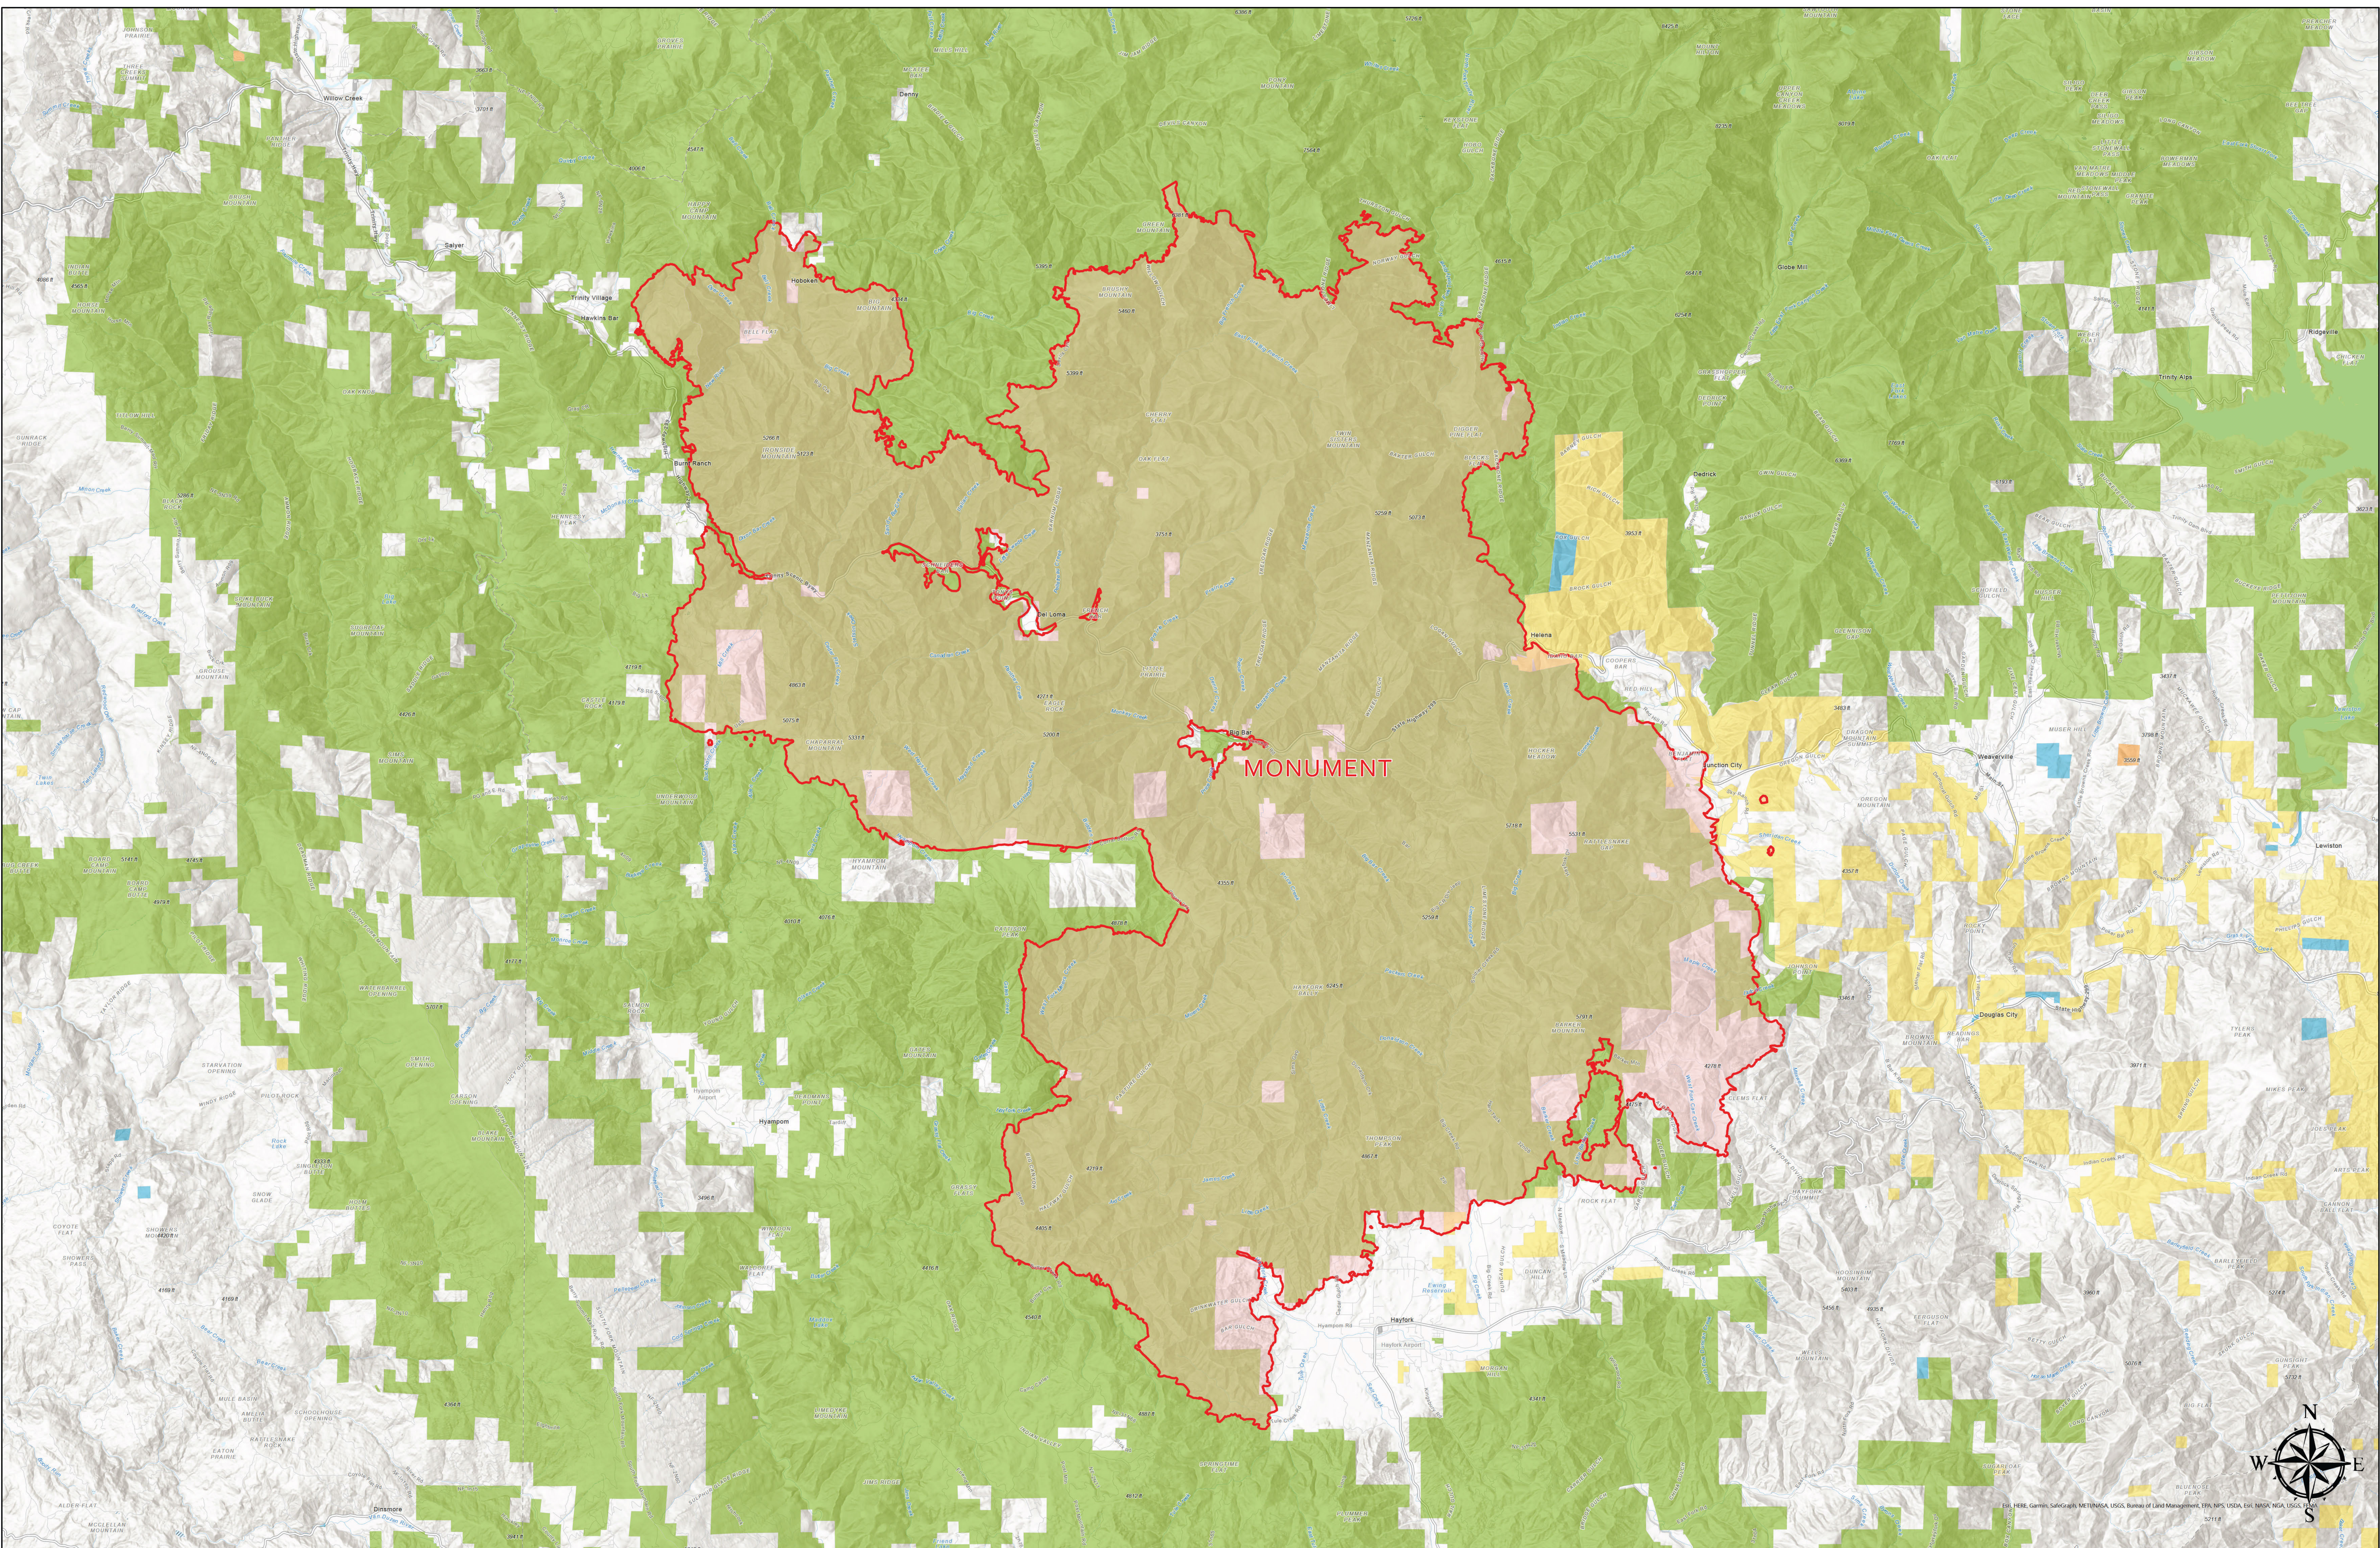

Ownership Monument CA-SHF-001187 10/04/2021

Ownership

Monument

CA-SHF-001187

10/04/2021

Ownership	Unit	Acres
USFS	Shasta-Trinity National Forest	205,360
Private	Private	15,884
USFS	Six Rivers National Forest	1,393
BLM	Northern California District	484

- ▬ Wildfire Daily Fire Perimeter
- Bureau of Indian Affairs
- Other Local Gov
- Surface Ownership
- County
- U.S. Forest Service
- State
- Bureau of Land Management
- Bureau of Reclamation

0 1.5 3 6 Miles
Scale: 1:70,000
NAD 1983 UTM Zone 10N