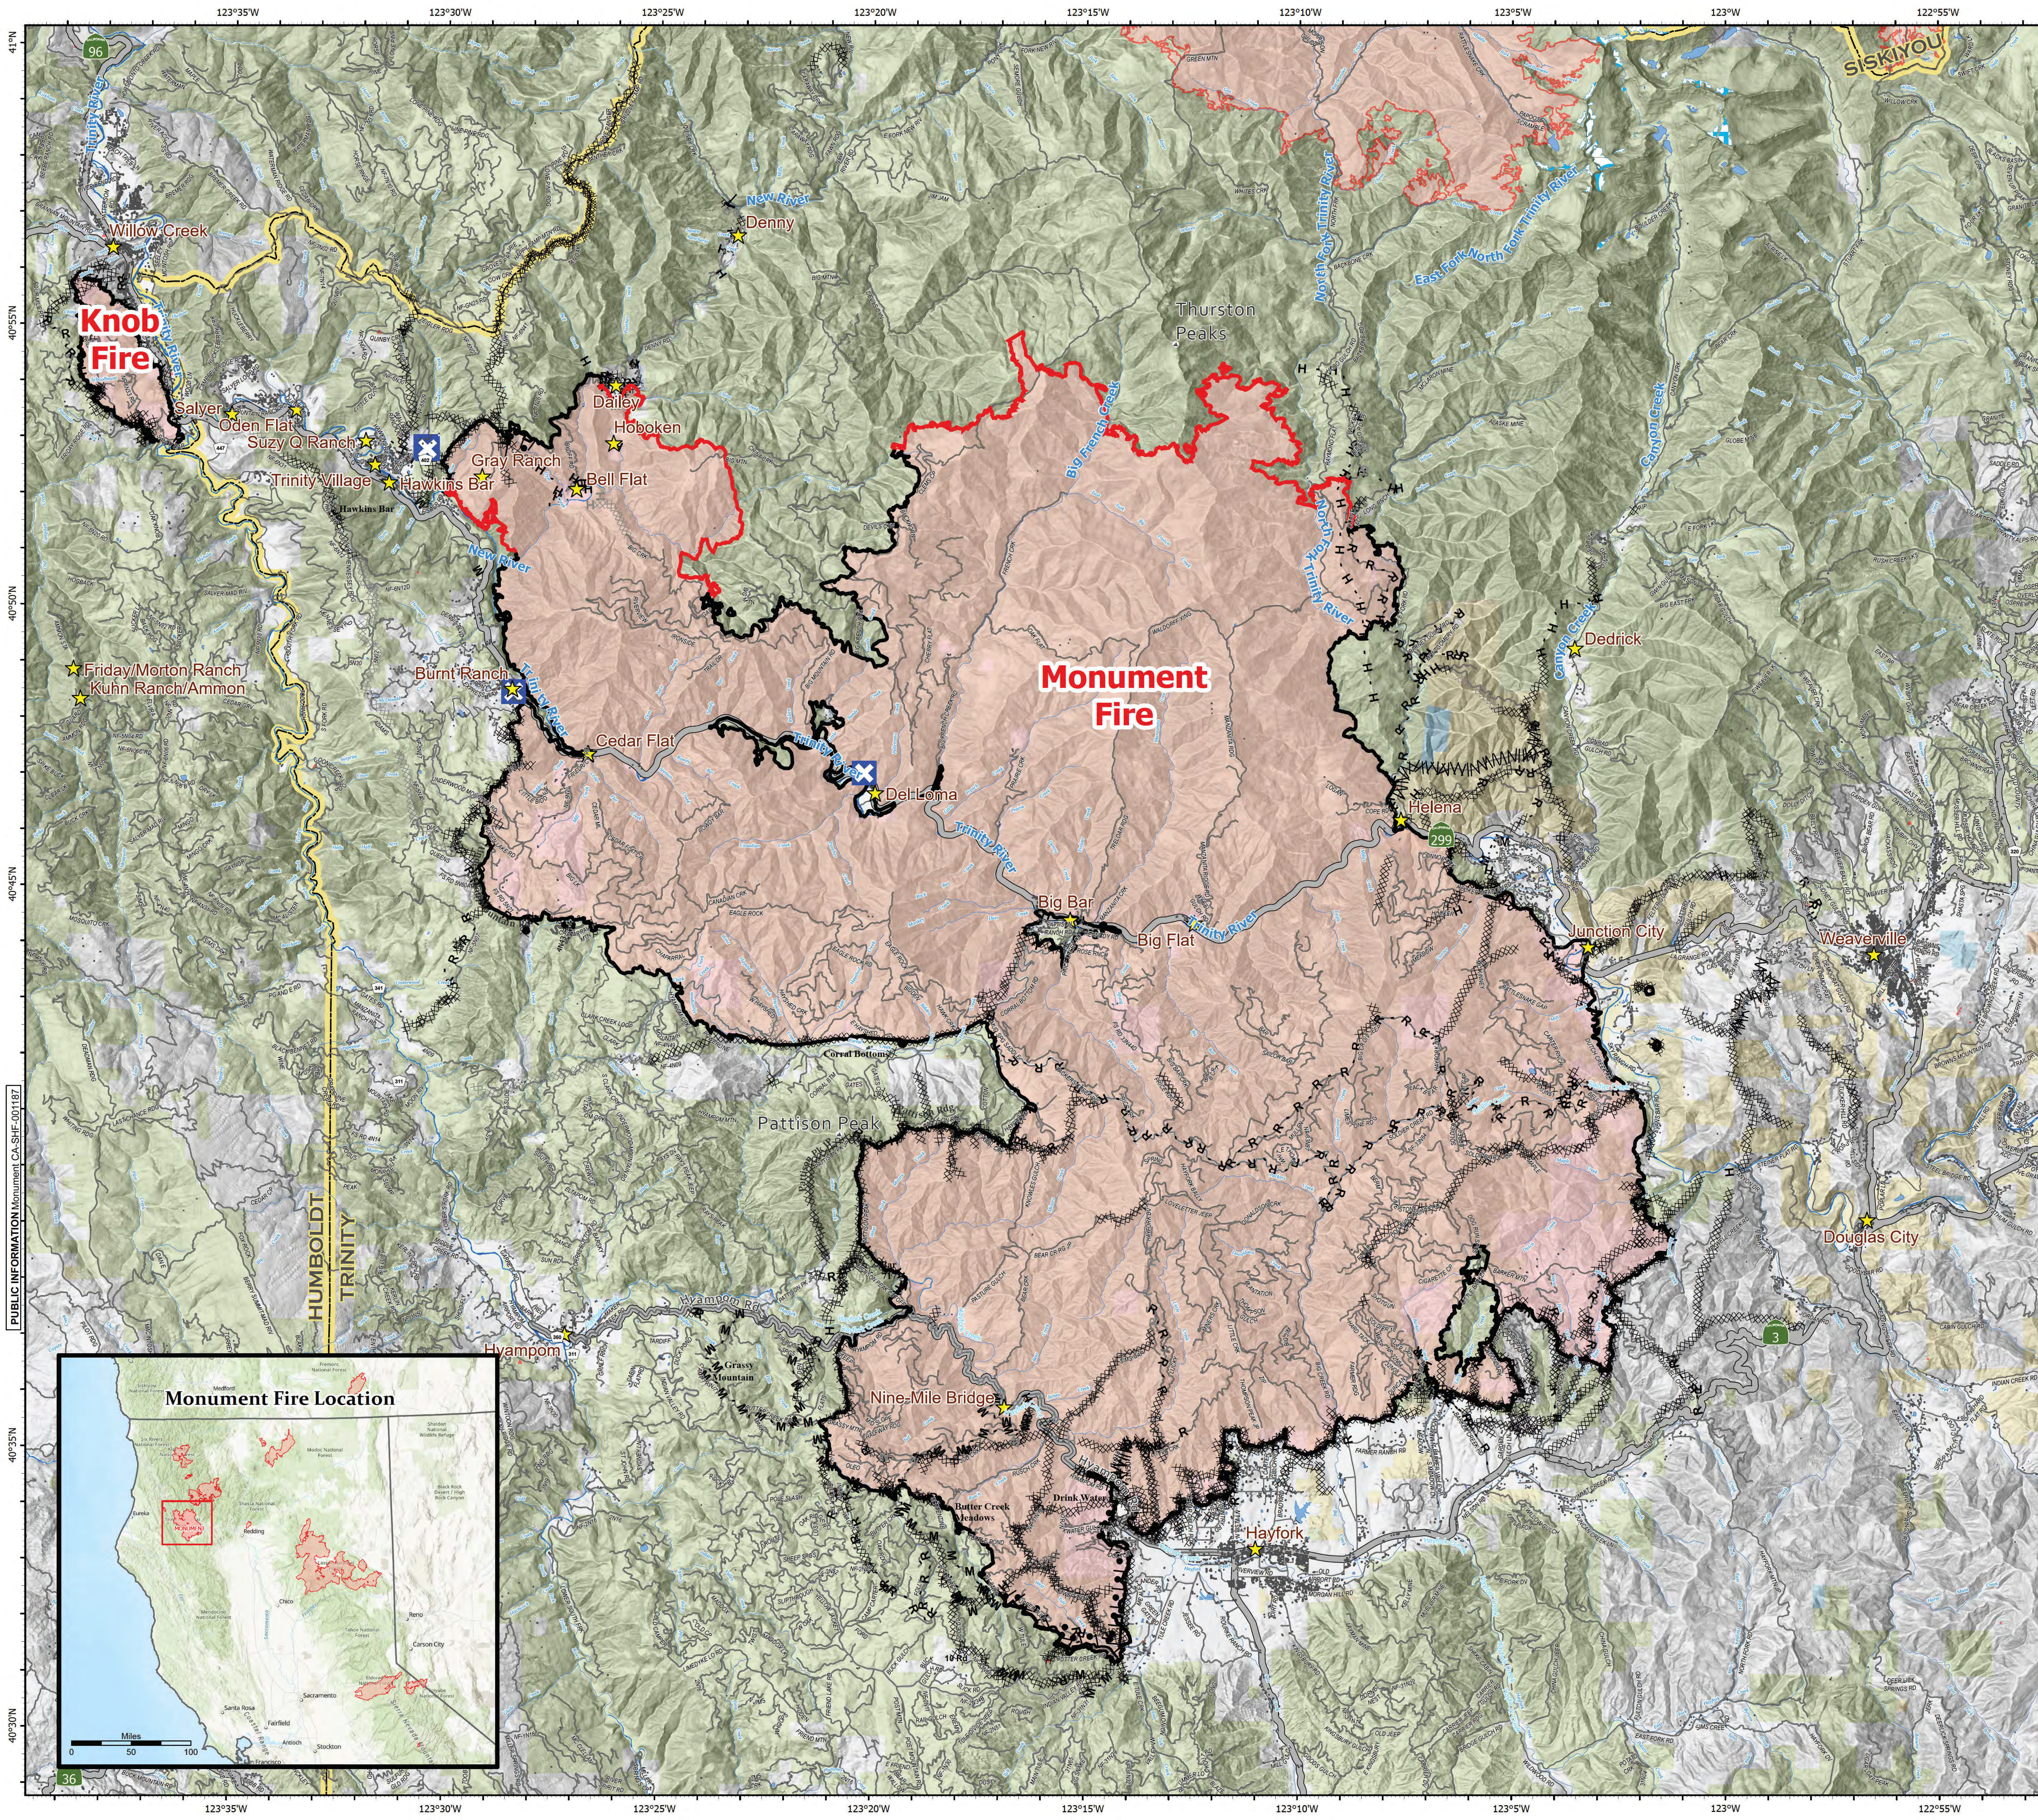

Public Information

October 4, 2021

Monument
CA-SHF-001187
Knob
CA-SRF-000795

- Buildings
- Closure
- Active Burnout
- Completed Dozer Line
- Completed Fuel Break
- Completed Hand Line
- Completed Mixed Construction Line
- Completed Road as Line
- Planned Dozer Line
- Planned Hand Line
- Planned Mixed Construction Line
- Planned Road as Line
- Fire Edge
- Contained Line
- Major Paved Road
- Minor Paved Road
- Other Road
- Fire Perimeter
- County Boundary
- Jurisdictional Agency
  - US Forest Service
  - Bureau of Land Management
  - State
  - Bureau of Indian Affairs
  - Bureau of Reclamation
  - Other Local Gov
  - County

Monument Fire
223,001 acres
as of 9/27/2021 @ 1600

Knob Fire
2,421 acres
100% contained as of 9/11/21

For additional information, scan the QR Codes below or visit the listed websites.

PUBLIC INFORMATION Monument CA-SHF-001187