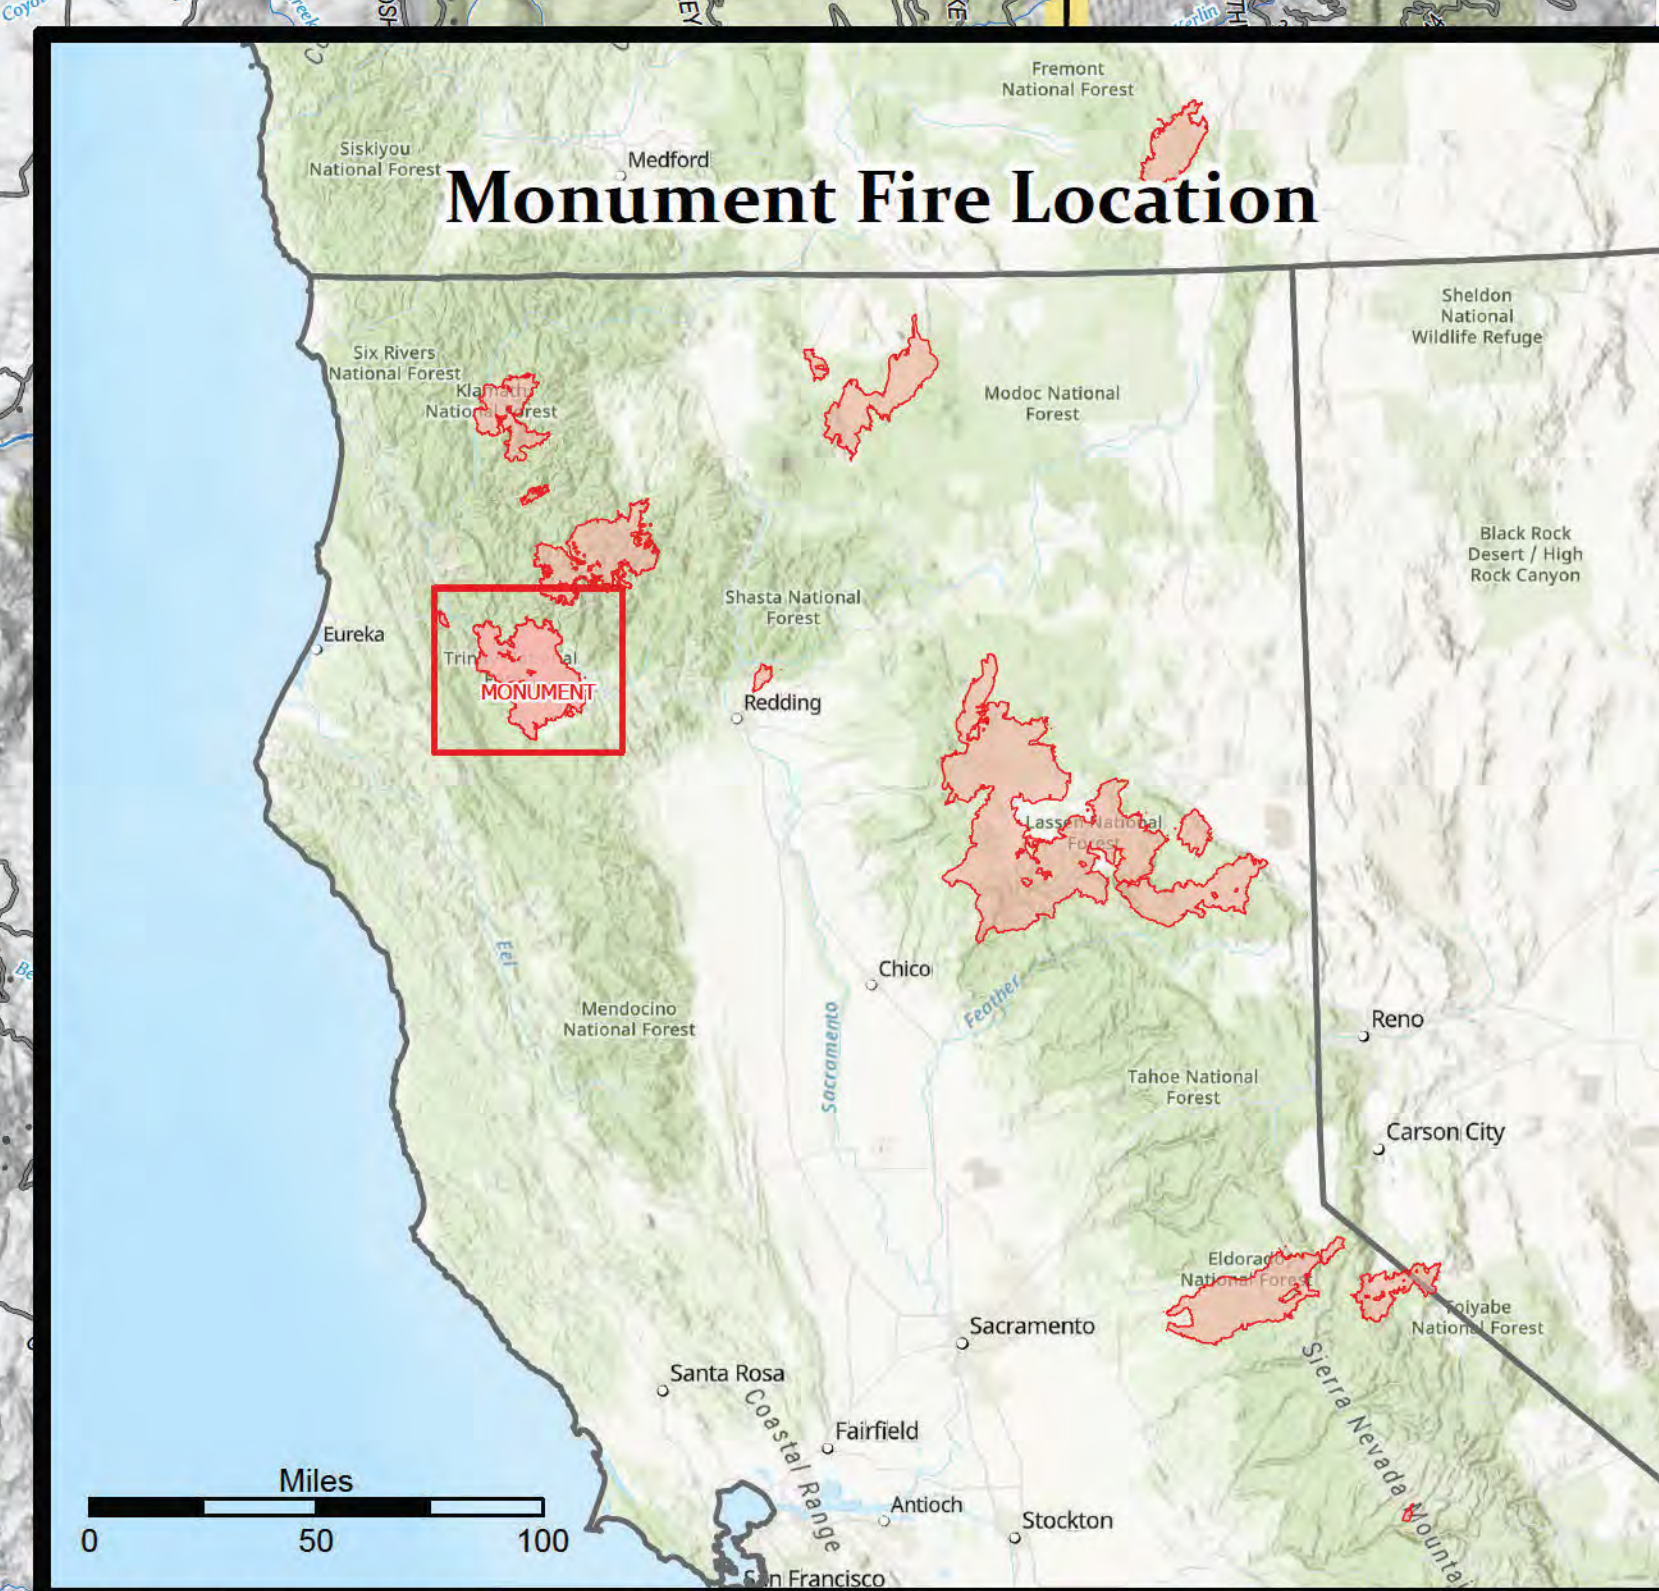

Public Information

October 4, 2021

Monument
CA-SHF-001187
Knob
CA-SRF-000795

- Buildings
- Closure
- Active Burnout
- Completed Dozer Line
- Completed Fuel Break
- Completed Hand Line
- Completed Mixed Construction Line
- Completed Road as Line
- Planned Dozer Line
- Planned Hand Line
- Planned Mixed Construction Line
- Planned Road as Line
- Fire Edge
- Contained Line
- Major Paved Road
- Minor Paved Road
- Other Road
- Fire Perimeter
- County Boundary
- Jurisdictional Agency
  - US Forest Service
  - Bureau of Land Management
  - State
  - Bureau of Indian Affairs
  - Bureau of Reclamation
  - Other Local Gov
  - County

Monument Fire
223,001 acres
as of 9/27/2021 @ 1600

Knob Fire
2,421 acres
100% contained as of 9/11/21

For additional information, scan the QR Codes below or visit the listed websites.

PUBLIC INFORMATION Monument CA-SHF-001187