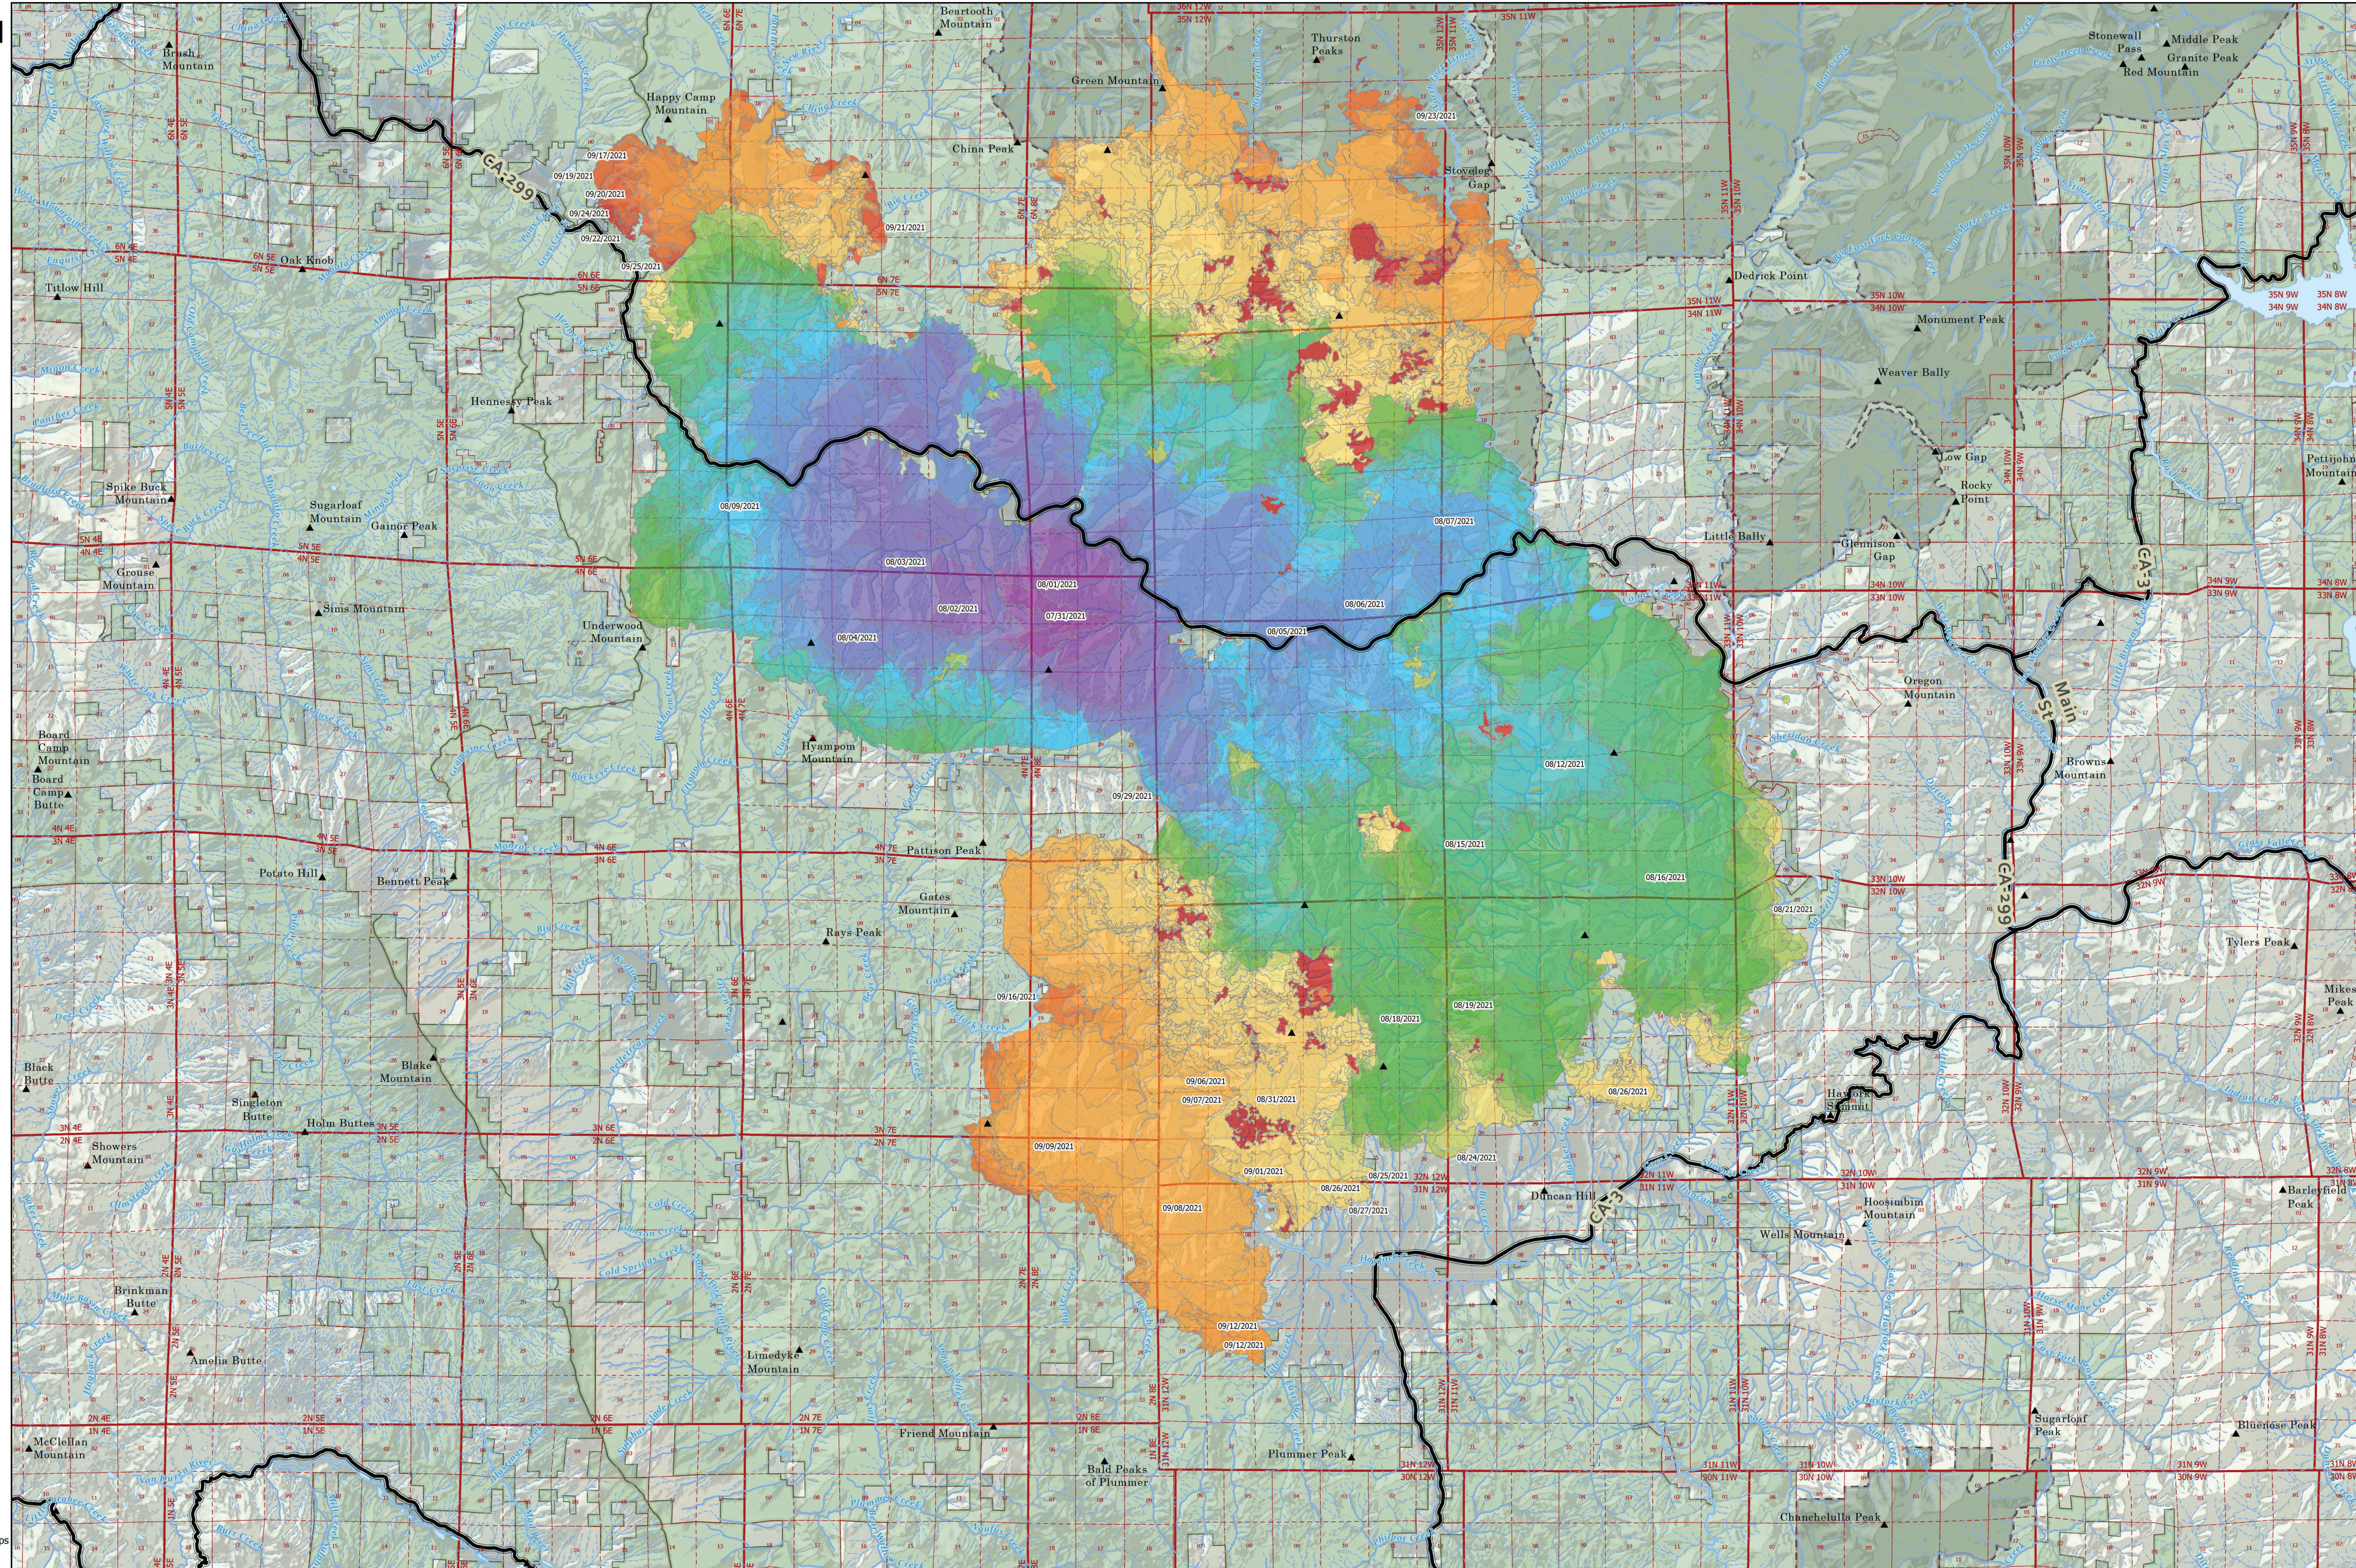

PROGRESSION

Monument
CA-SHF-001187
10/04/2021

- 07/31/2021
- 08/01/2021
- 08/02/2021
- 08/03/2021
- 08/04/2021
- 08/05/2021
- 08/06/2021
- 08/07/2021
- 08/08/2021
- 08/09/2021
- 08/10/2021
- 08/11/2021
- 08/12/2021
- 08/13/2021
- 08/14/2021
- 08/15/2021
- 08/16/2021
- 08/18/2021
- 08/19/2021
- 08/20/2021
- 08/21/2021
- 08/22/2021
- 08/23/2021
- 08/24/2021
- 08/25/2021
- 08/26/2021
- 08/27/2021
- 08/28/2021
- 08/29/2021
- 08/30/2021
- 08/31/2021
- 09/01/2021
- 09/02/2021
- 09/03/2021
- 09/04/2021
- 09/05/2021
- 09/06/2021
- 09/07/2021
- 09/08/2021
- 09/09/2021
- 09/10/2021
- 09/11/2021
- 09/12/2021
- 09/13/2021
- 09/14/2021
- 09/15/2021
- 09/16/2021
- 09/17/2021
- 09/19/2021
- 09/20/2021
- 09/21/2021
- 09/22/2021
- 09/23/2021
- 09/24/2021
- 09/25/2021
- 09/26/2021
- 09/27/2021
- 09/28/2021
- 09/29/2021
- 09/30/2021
- 10/1/2021
- 10/2/2021

■ US Forest Service Wilderness ■ BLM Townships
■ US Forest Service Land — Highway
 BLM Sections ▲ Mountain

Daily area is from infrared flight
NAD 83 UTM Zone 10 N

Growth Acres by Day