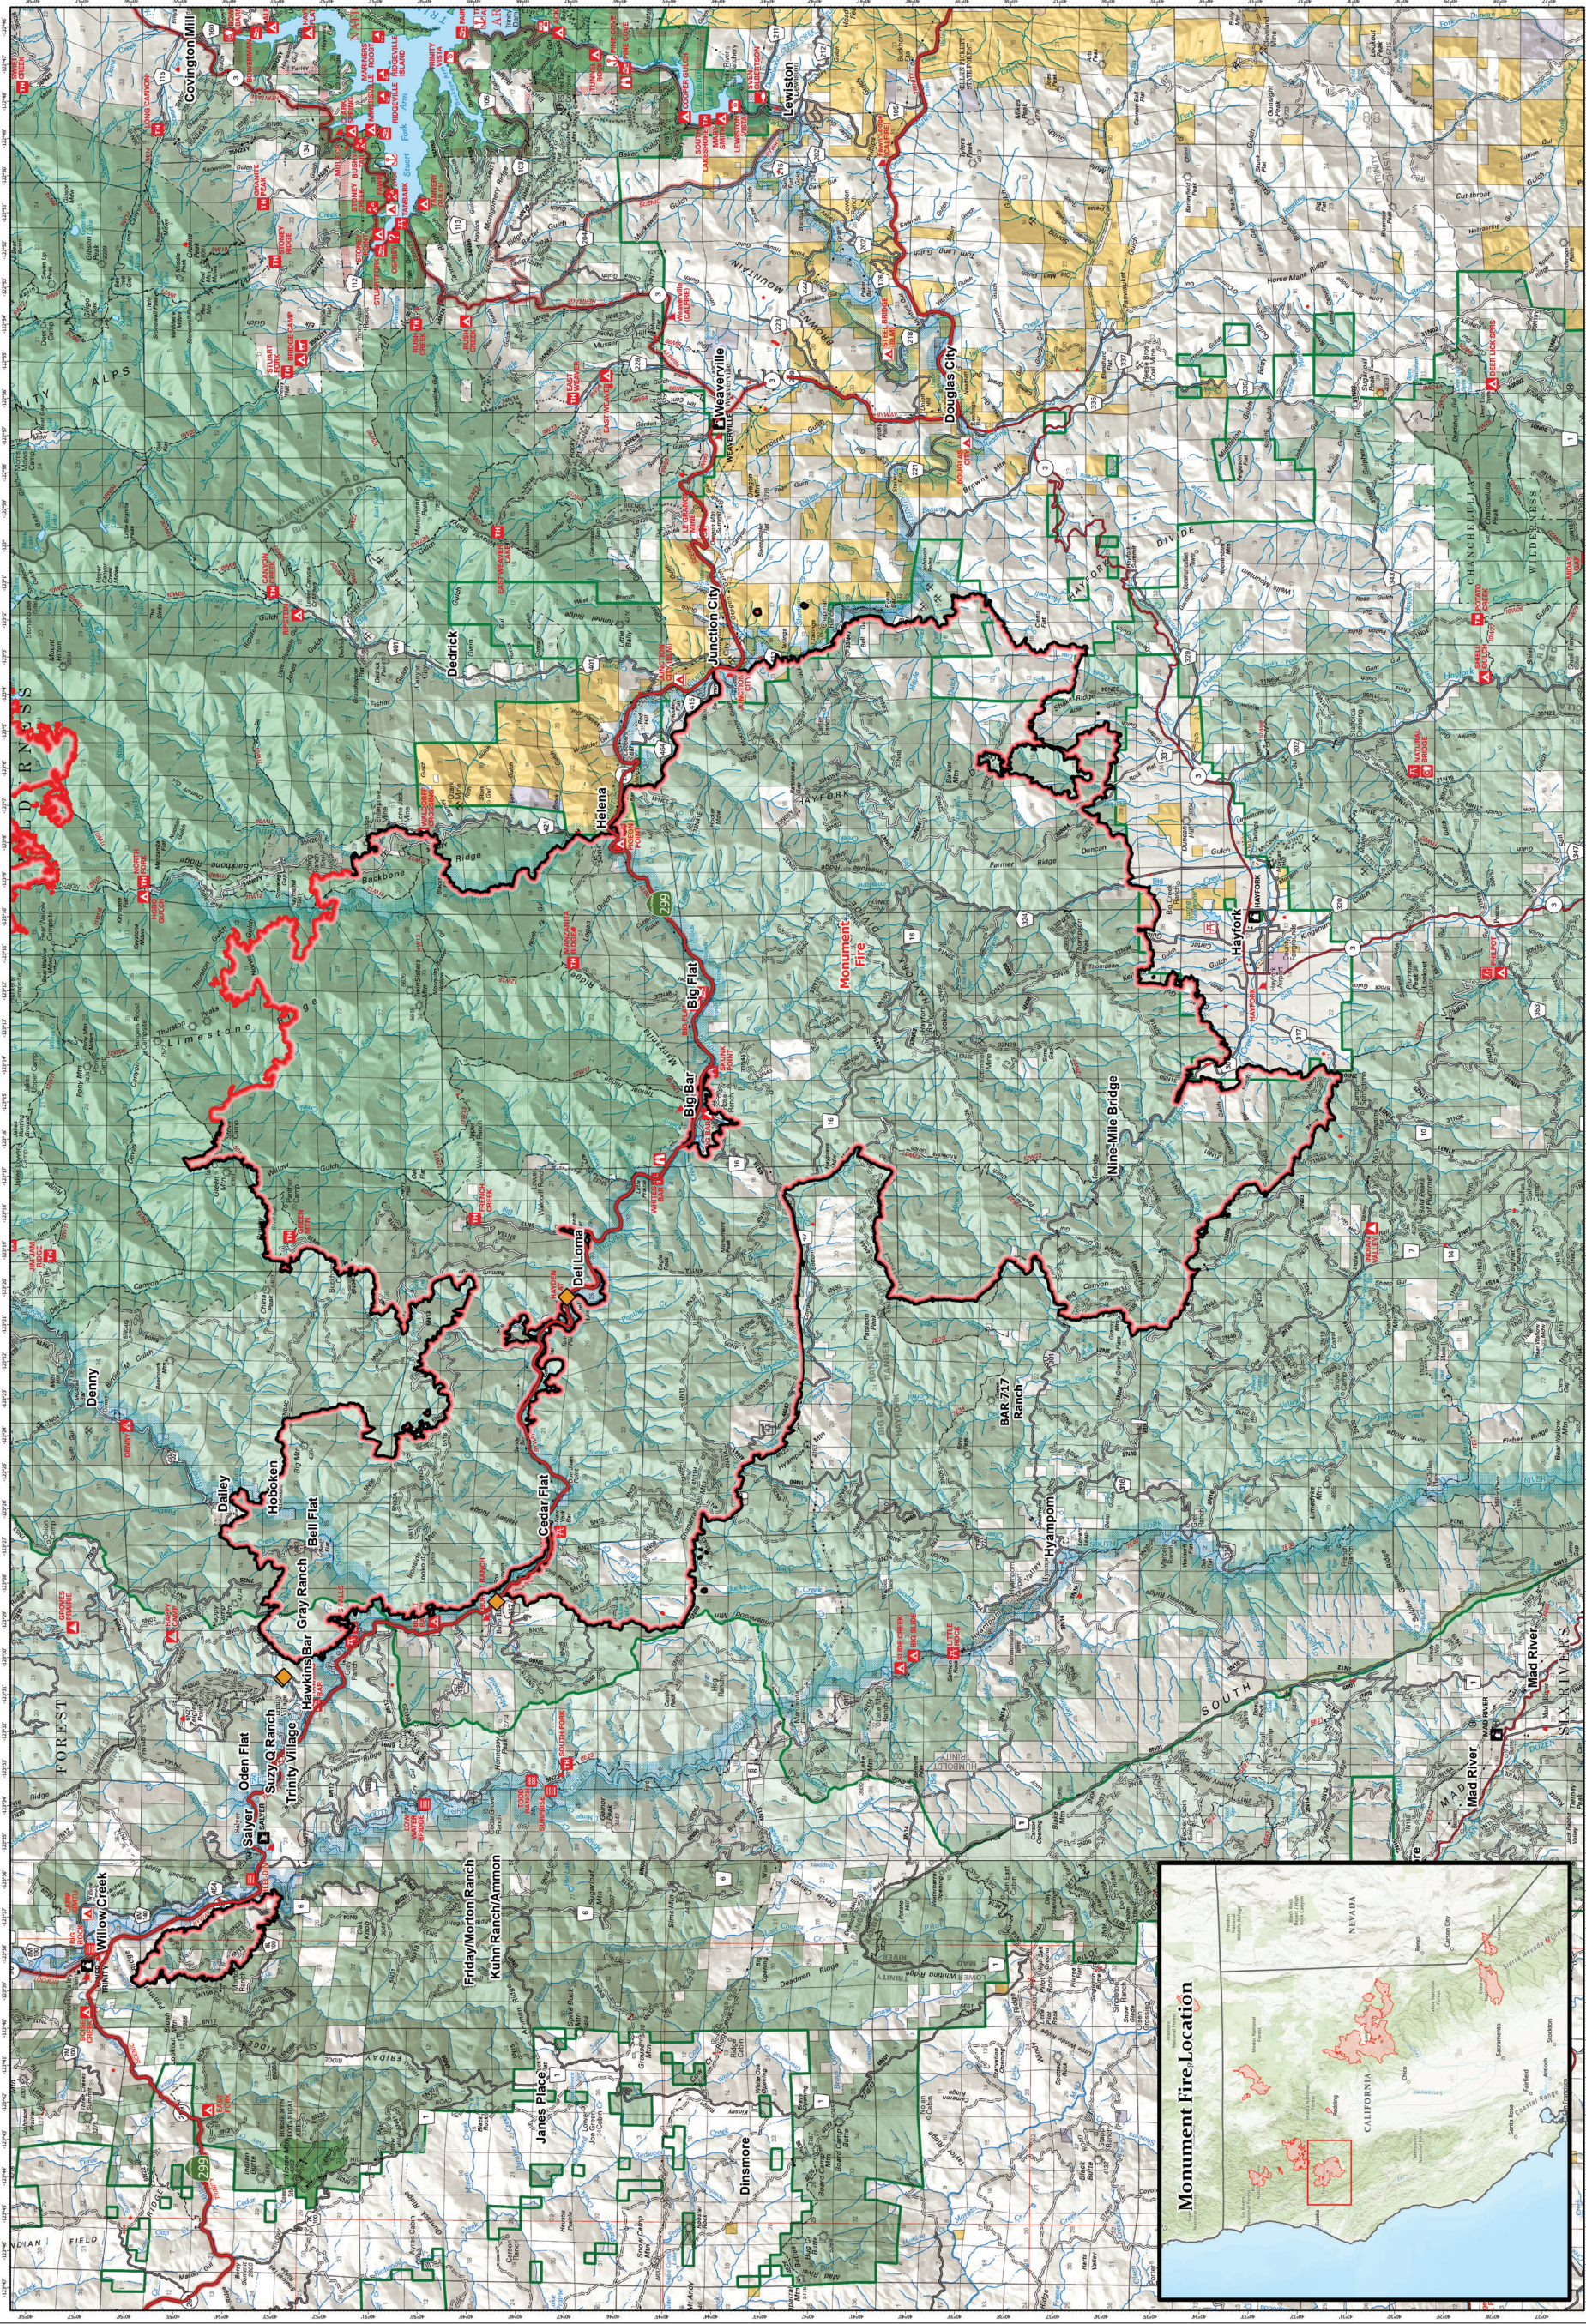

PUBLIC INFORMATION

10/18/2021

A vertical block containing a north arrow pointing upwards, a QR code, and logos for UAS (United Aerial Services) and other organizations. The UAS logo is a shield-shaped emblem with the letters 'UAS' inside. Other logos include 'WILLIAMS' and 'PIPI'.

A scale bar indicating distances in miles, ranging from 0 to 6. The bar is marked at 0, 1 1/4, 3, 4 1/4, and 6 miles. A north-south axis is also present, with 'N' at the top and 'S' at the bottom.

PUBLIC INFORMATION

Monument
CA-SHF-001187
10/18/2021