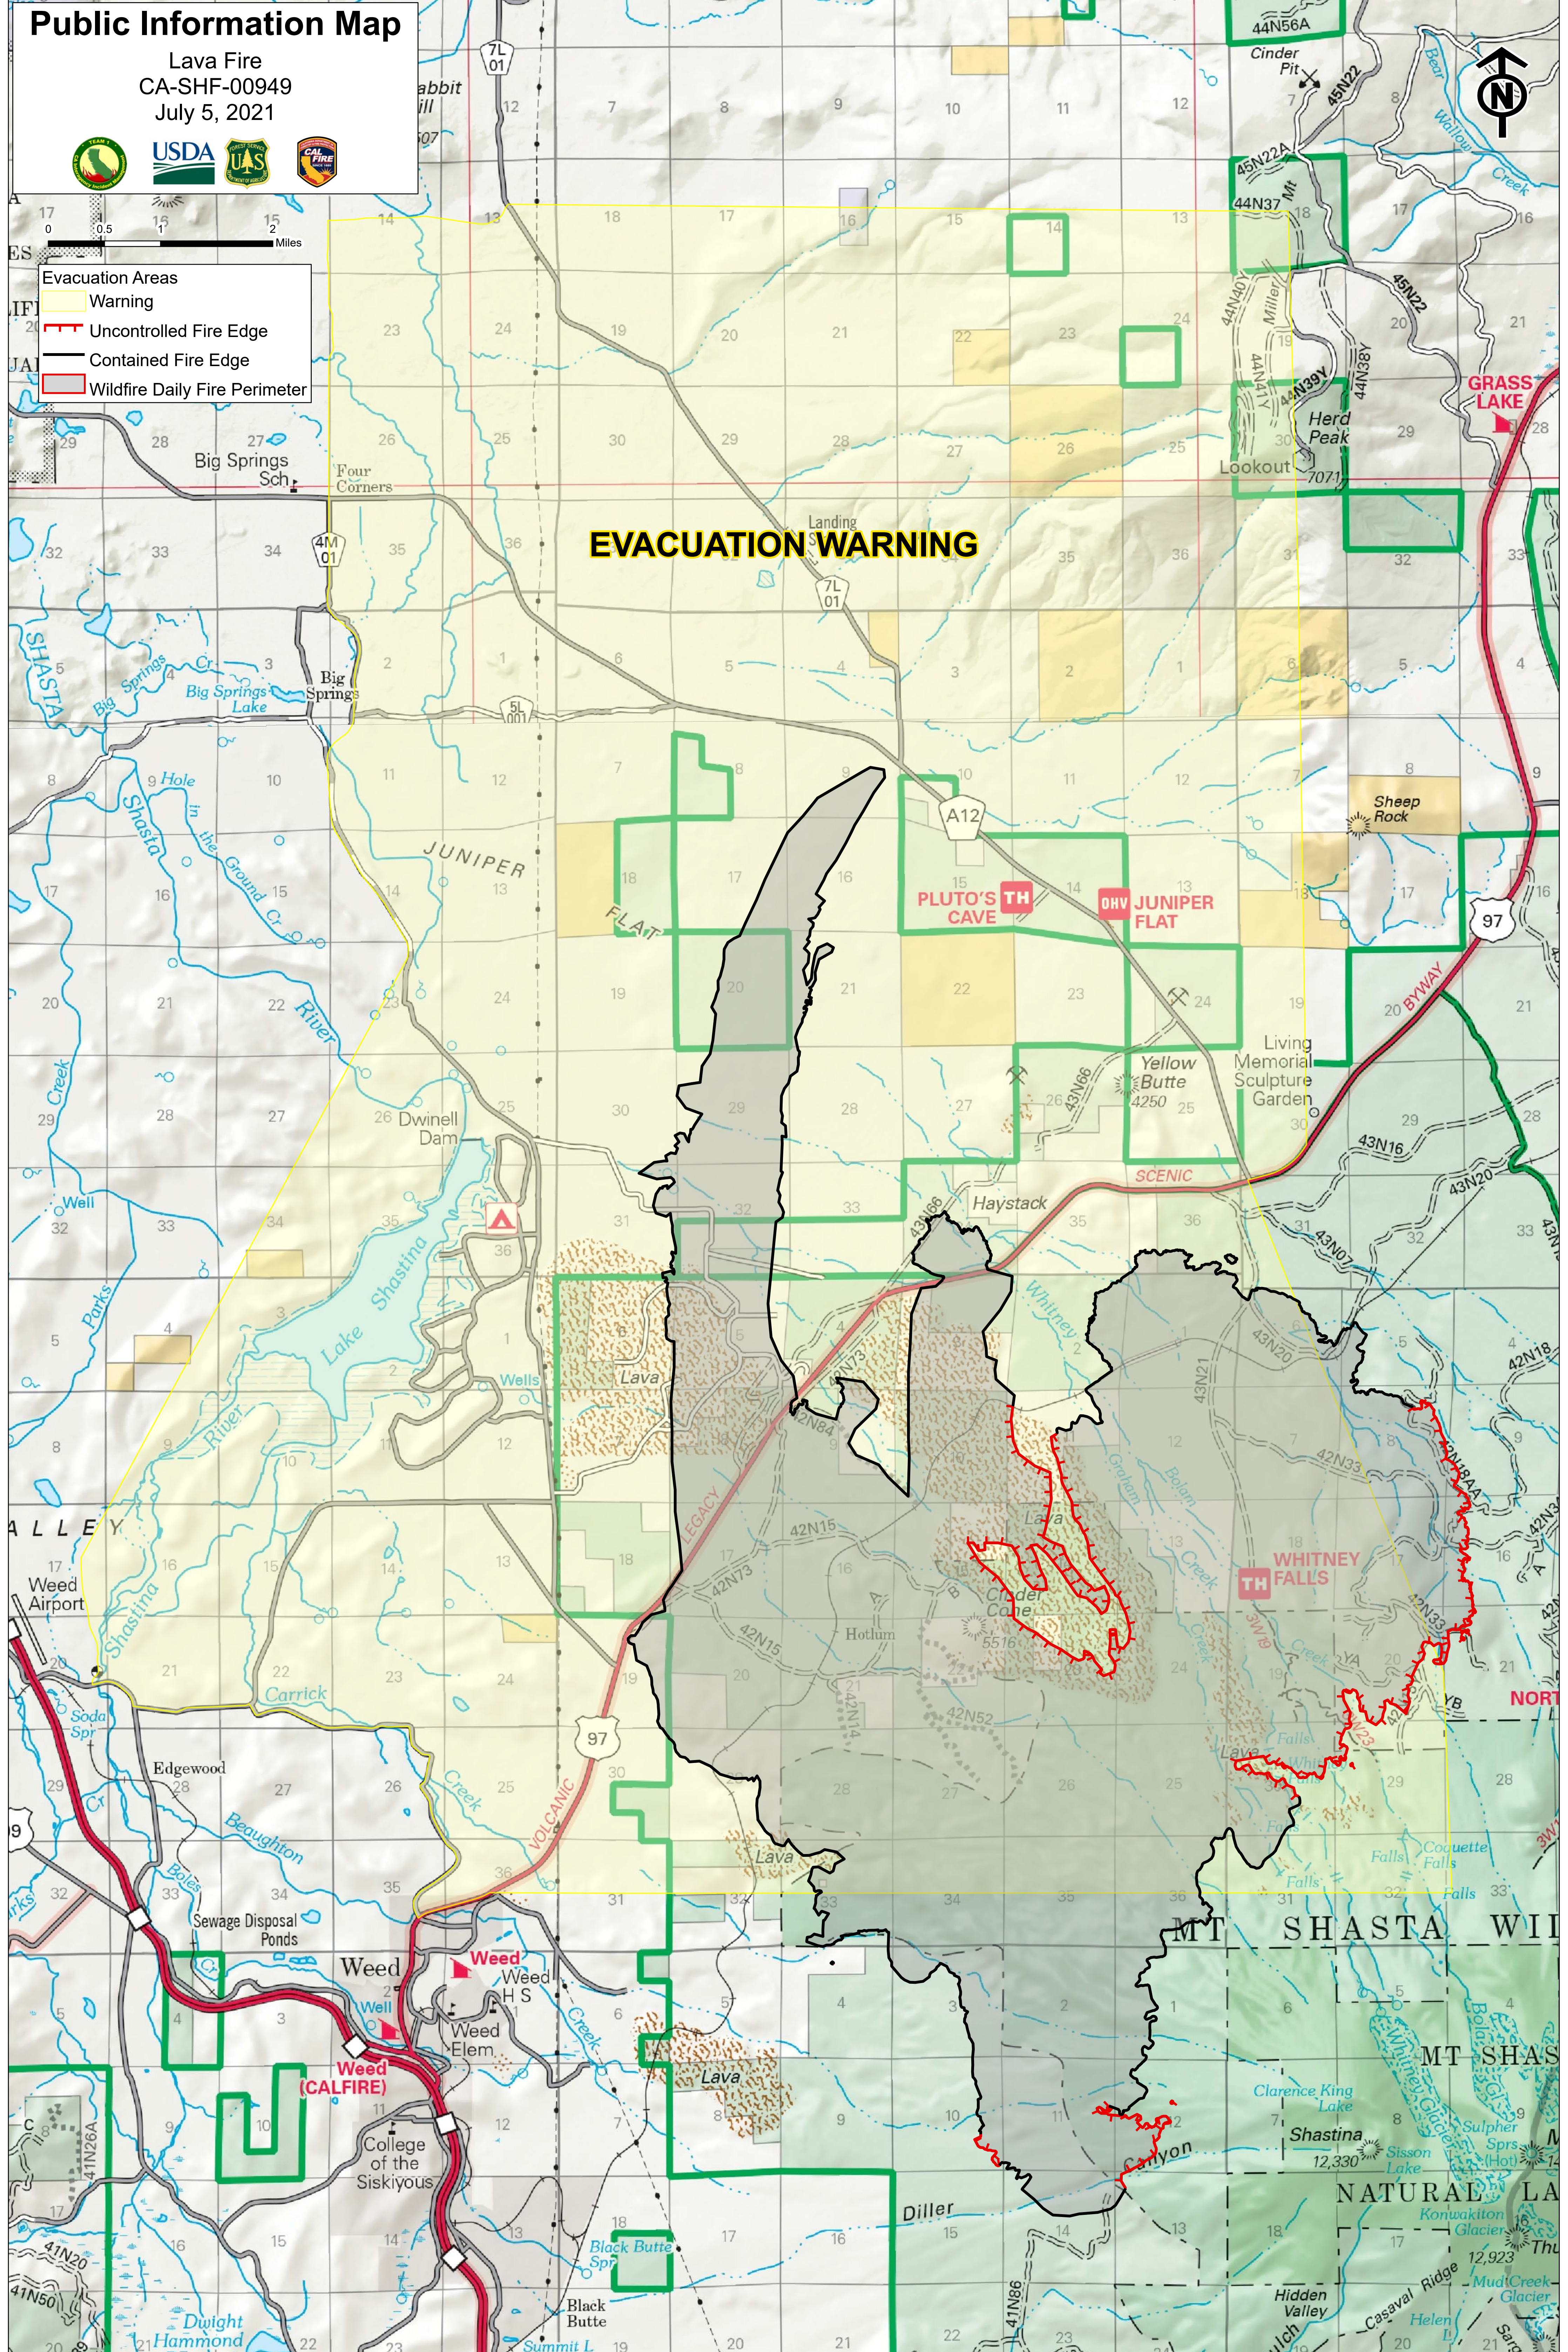

# Public Information Map

Lava Fire  
CA-SHF-00949  
July 5, 2021

- Evacuation Areas
- Warning
- Uncontrolled Fire Edge
- Contained Fire Edge
- Wildfire Daily Fire Perimeter

## EVACUATION WARNING

WEED (CALFIRE)