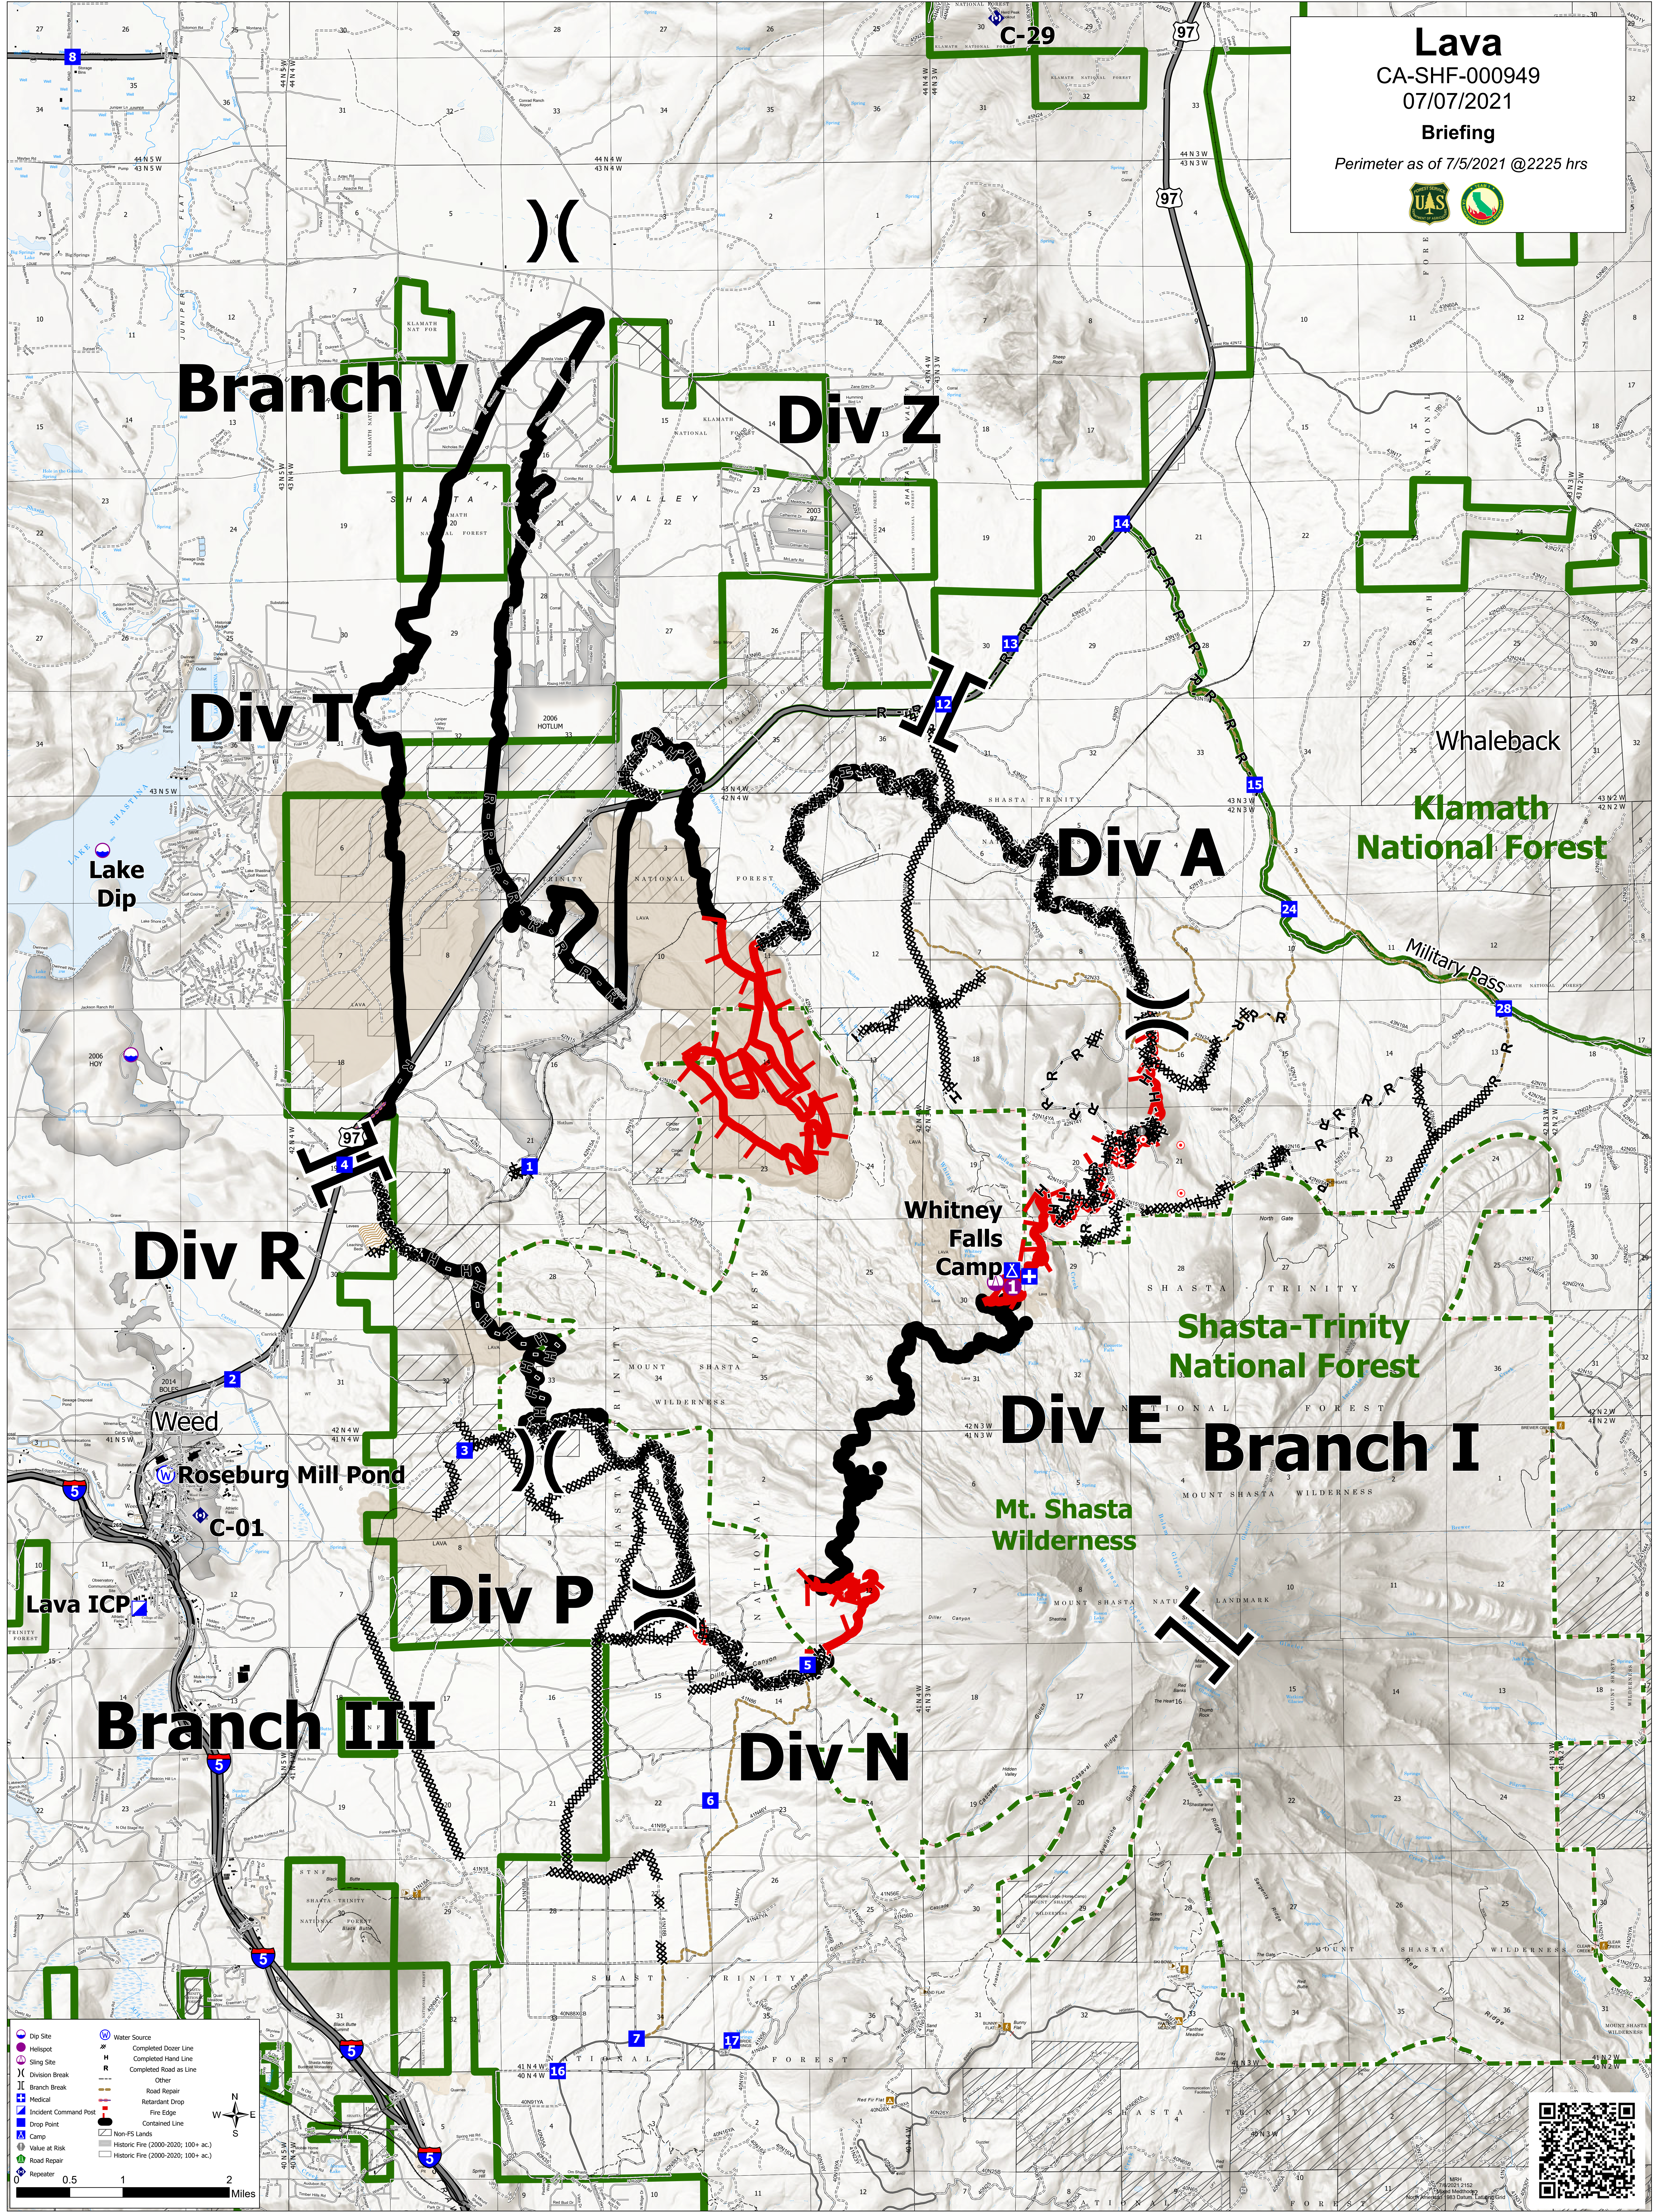

Lava

CA-SHF-000949
07/07/2021

Briefing

Perimeter as of 7/5/2021 @2225 hrs

	Dip Site		Water Source
	Hotspot		Completed Dozer Line
	Sling Site		Completed Hand Line
	Division Break		Other
	Branch Break		Road Repair
	Medical		Retardant Drop
	Incident Command Post		Fire Edge
	Drop Point		Contained Line
	Camp		Non-FS Lands
	Value at Risk		Historic Fire (2000-2020; 100+ ac)
	Road Repair		Historic Fire (2000-2020; 100+ ac)
	Repeater		