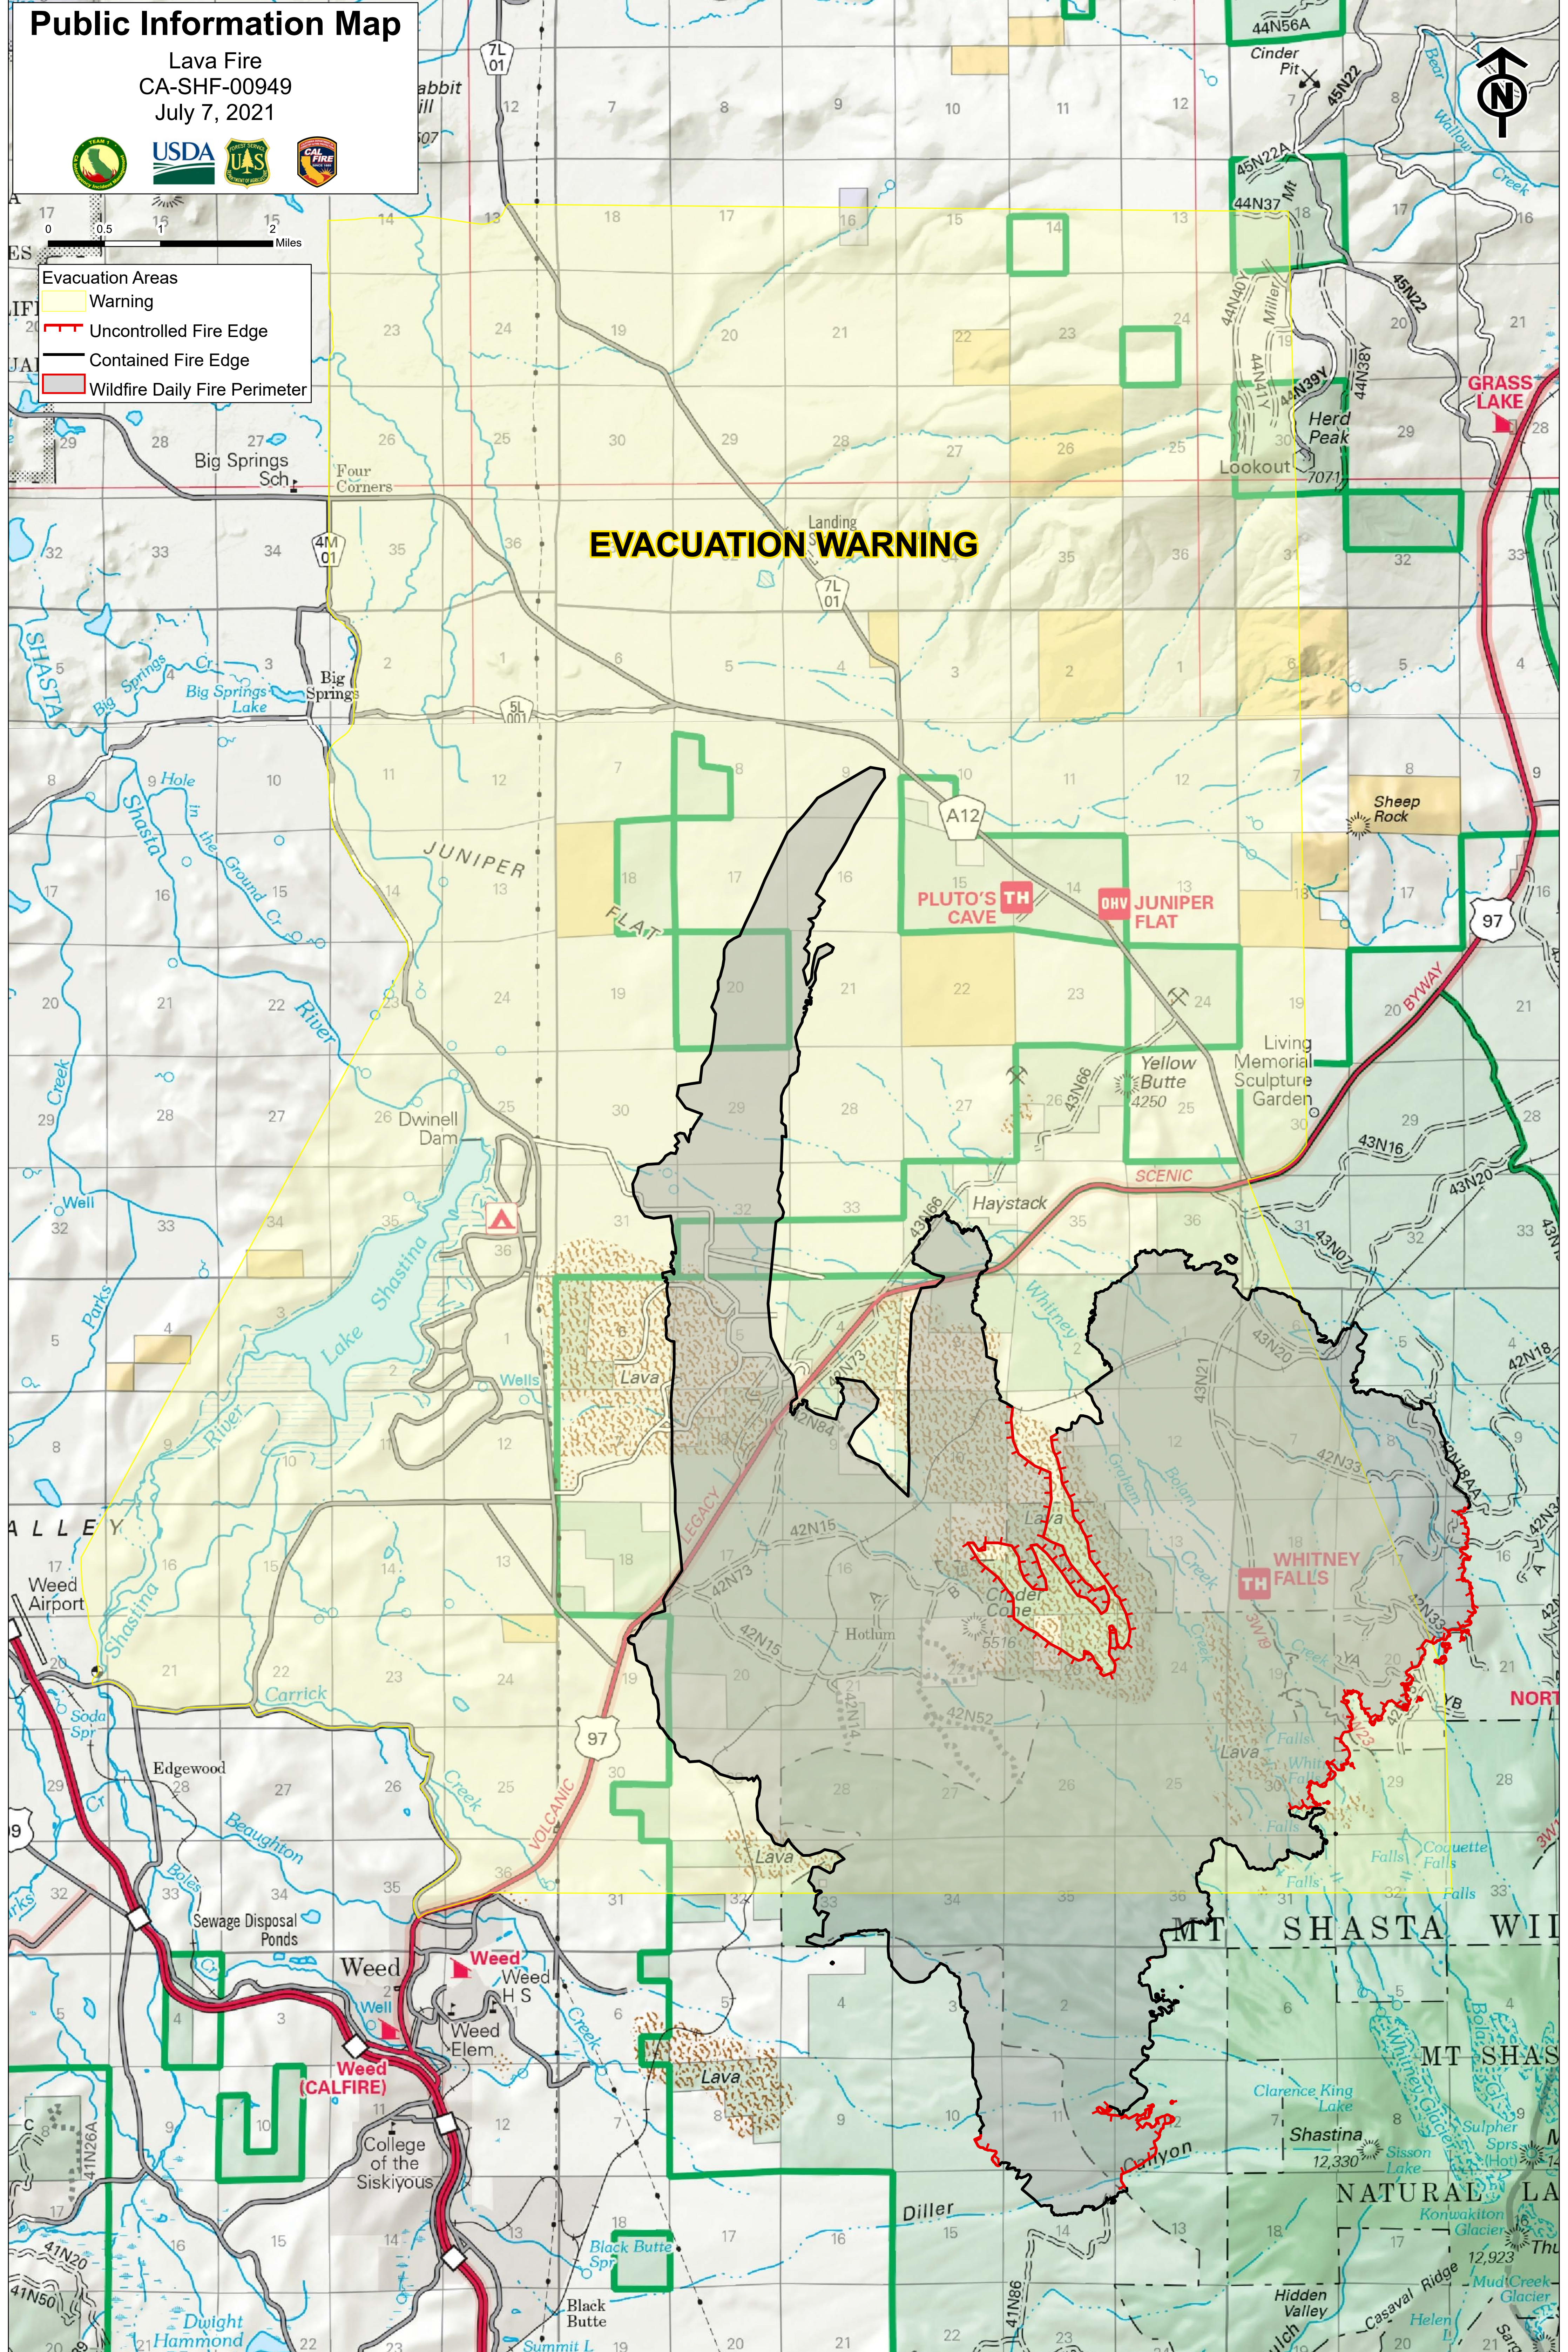

Public Information Map

Lava Fire
CA-SHF-00949
July 7, 2021

- Evacuation Areas
- Warning
- Uncontrolled Fire Edge
- Contained Fire Edge
- Wildfire Daily Fire Perimeter

EVACUATION WARNING

GRASS LAKE

EVACUATION WARNING

PLUTO'S CAVE

OHV JUNIPER FLAT

Yellow Butte

Living Memorial Sculpture Garden

Haystack

WHITNEY FALLS

Weed (CALFIRE)

NATURAL LA