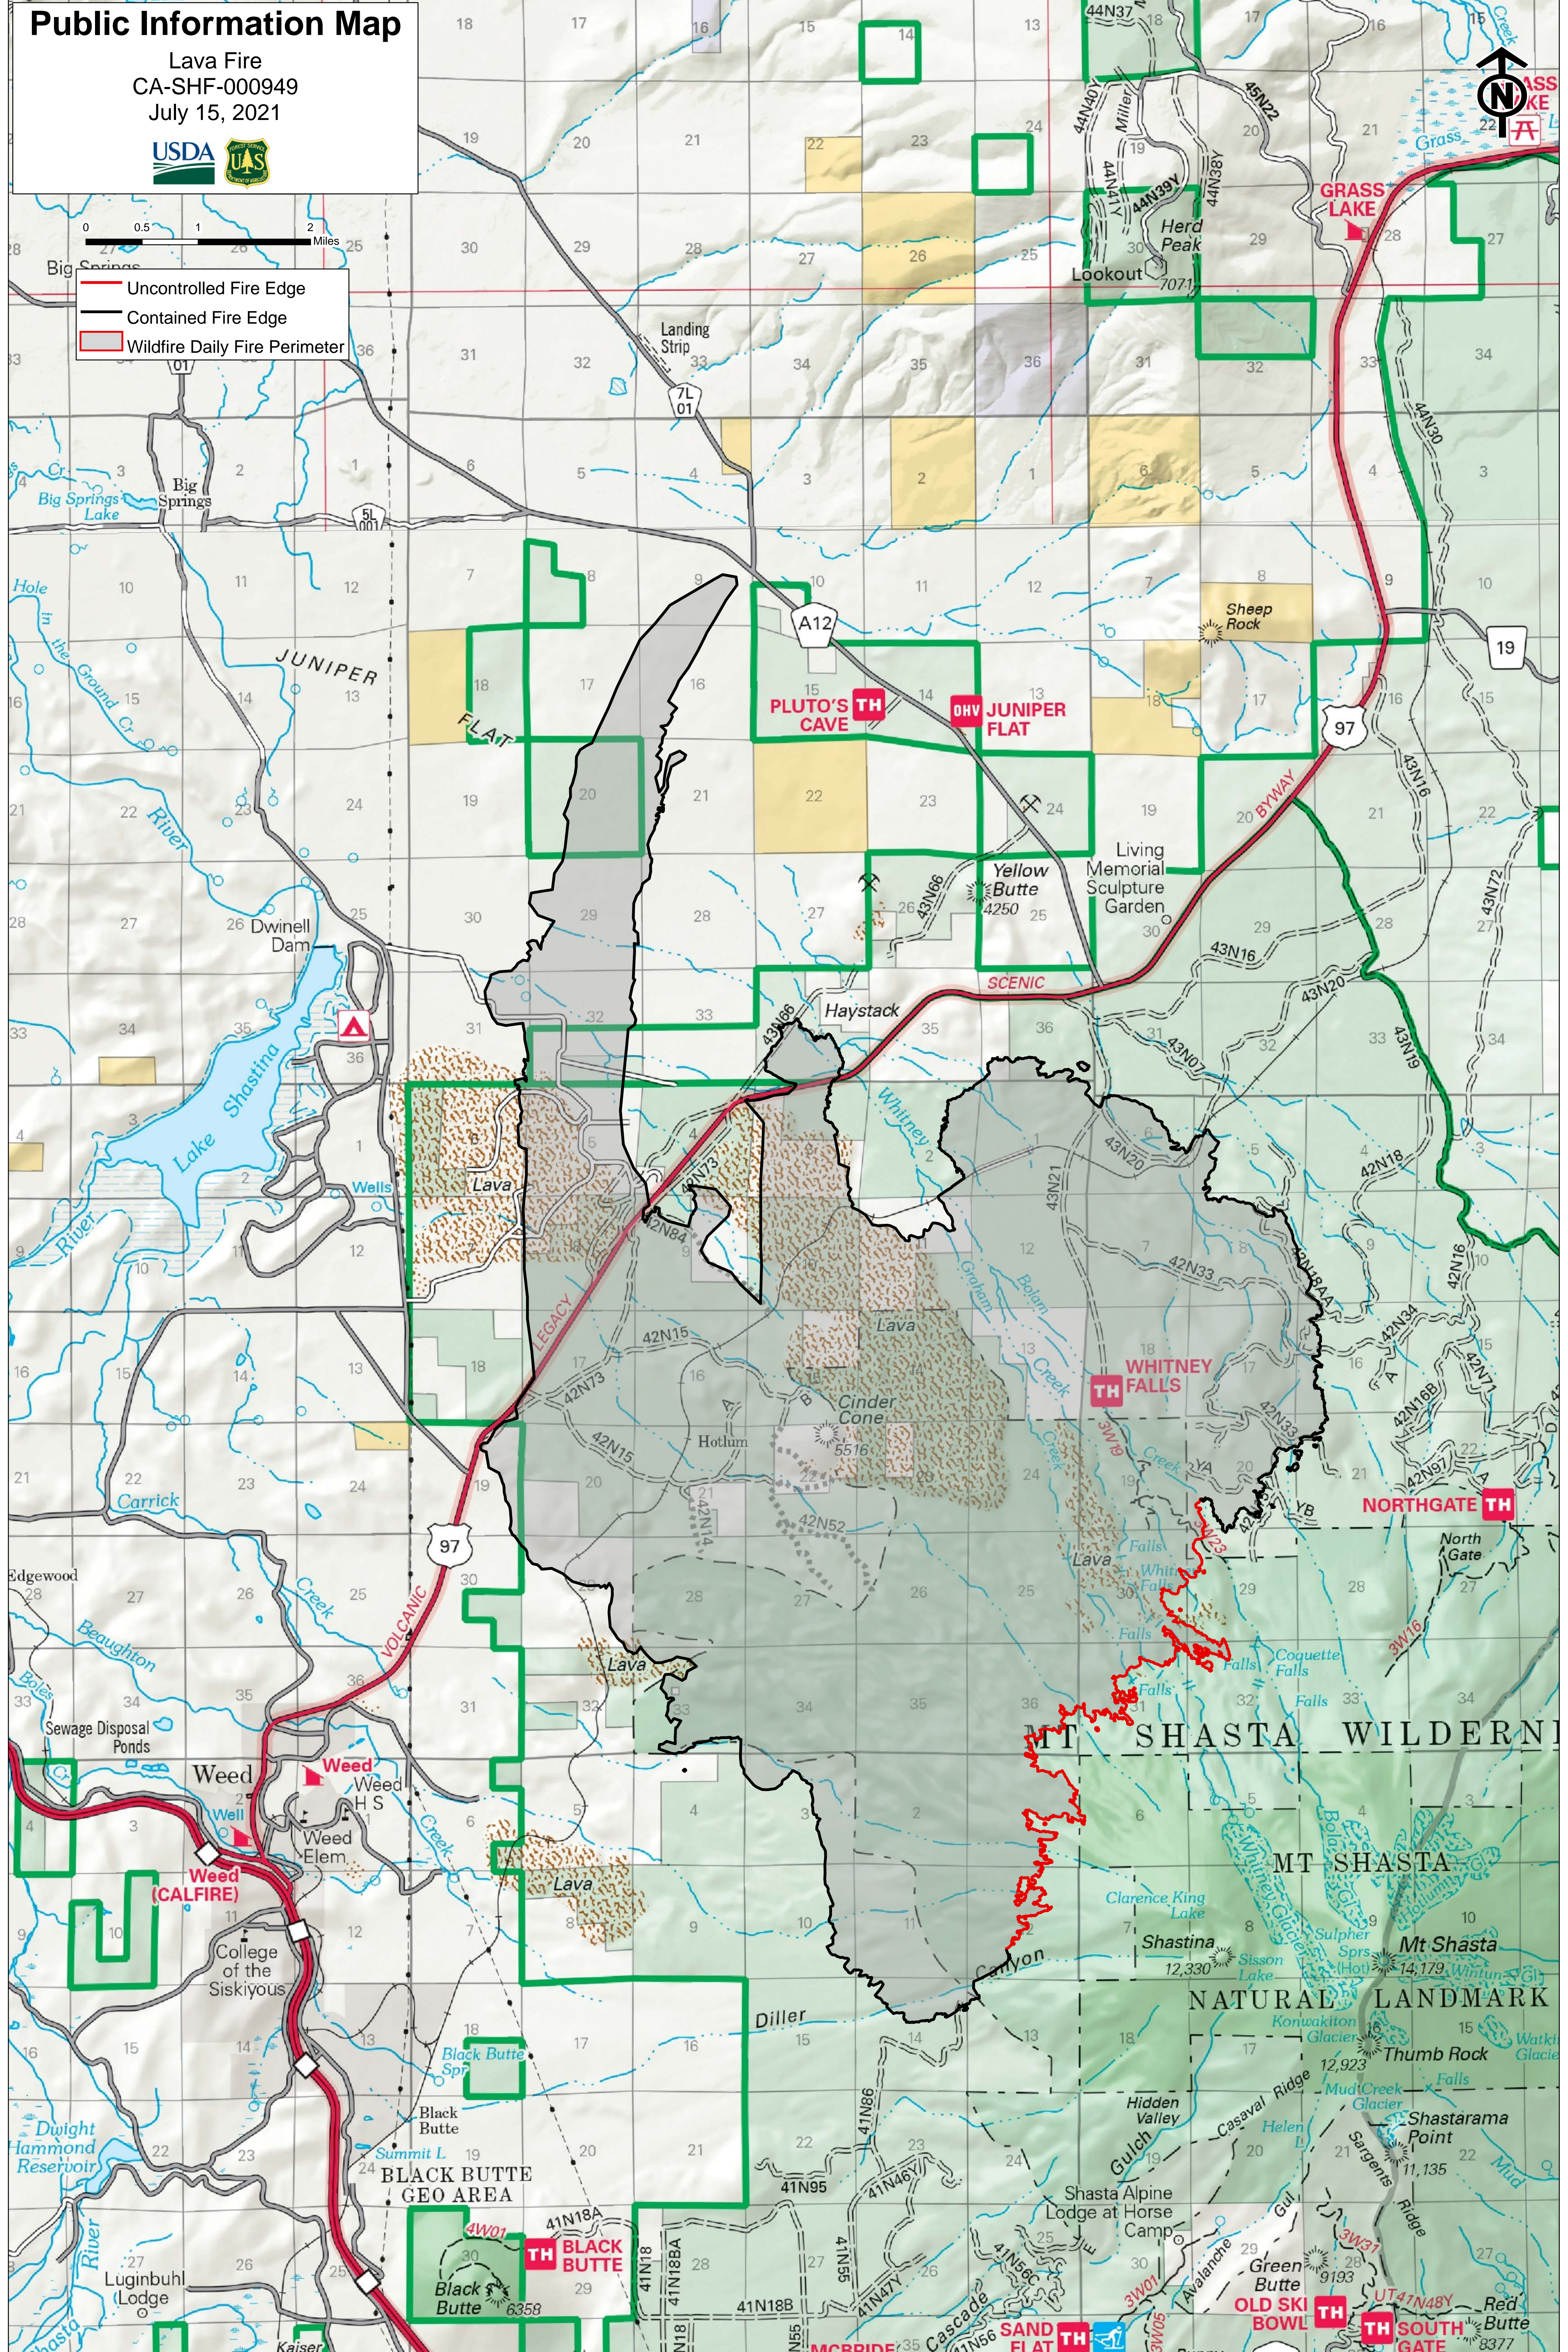

# Public Information Map

Lava Fire  
CA-SHF-000949  
July 15, 2021

- Uncontrolled Fire Edge
- Contained Fire Edge
- Wildfire Daily Fire Perimeter

ASS  
KE

GRASS LAKE

Landing Strip  
7L 01

Herd Peak  
7071

JUNIPER FLAT

PLUTO'S CAVE TH

OHV JUNIPER FLAT

Yellow Butte  
4250

Living Memorial Sculpture Garden

Haystack

Lake Shastina

WHITNEY FALLS TH

NORTHGATE TH

Weed

Weed (CALFIRE)

MT SHASTA WILDERNI

MT SHASTA

NATURAL LANDMARK

BLACK BUTTE GEO AREA

BLACK BUTTE TH

SAND FLAT TH

OLD SKI BOWL TH

SOUTH GATE TH