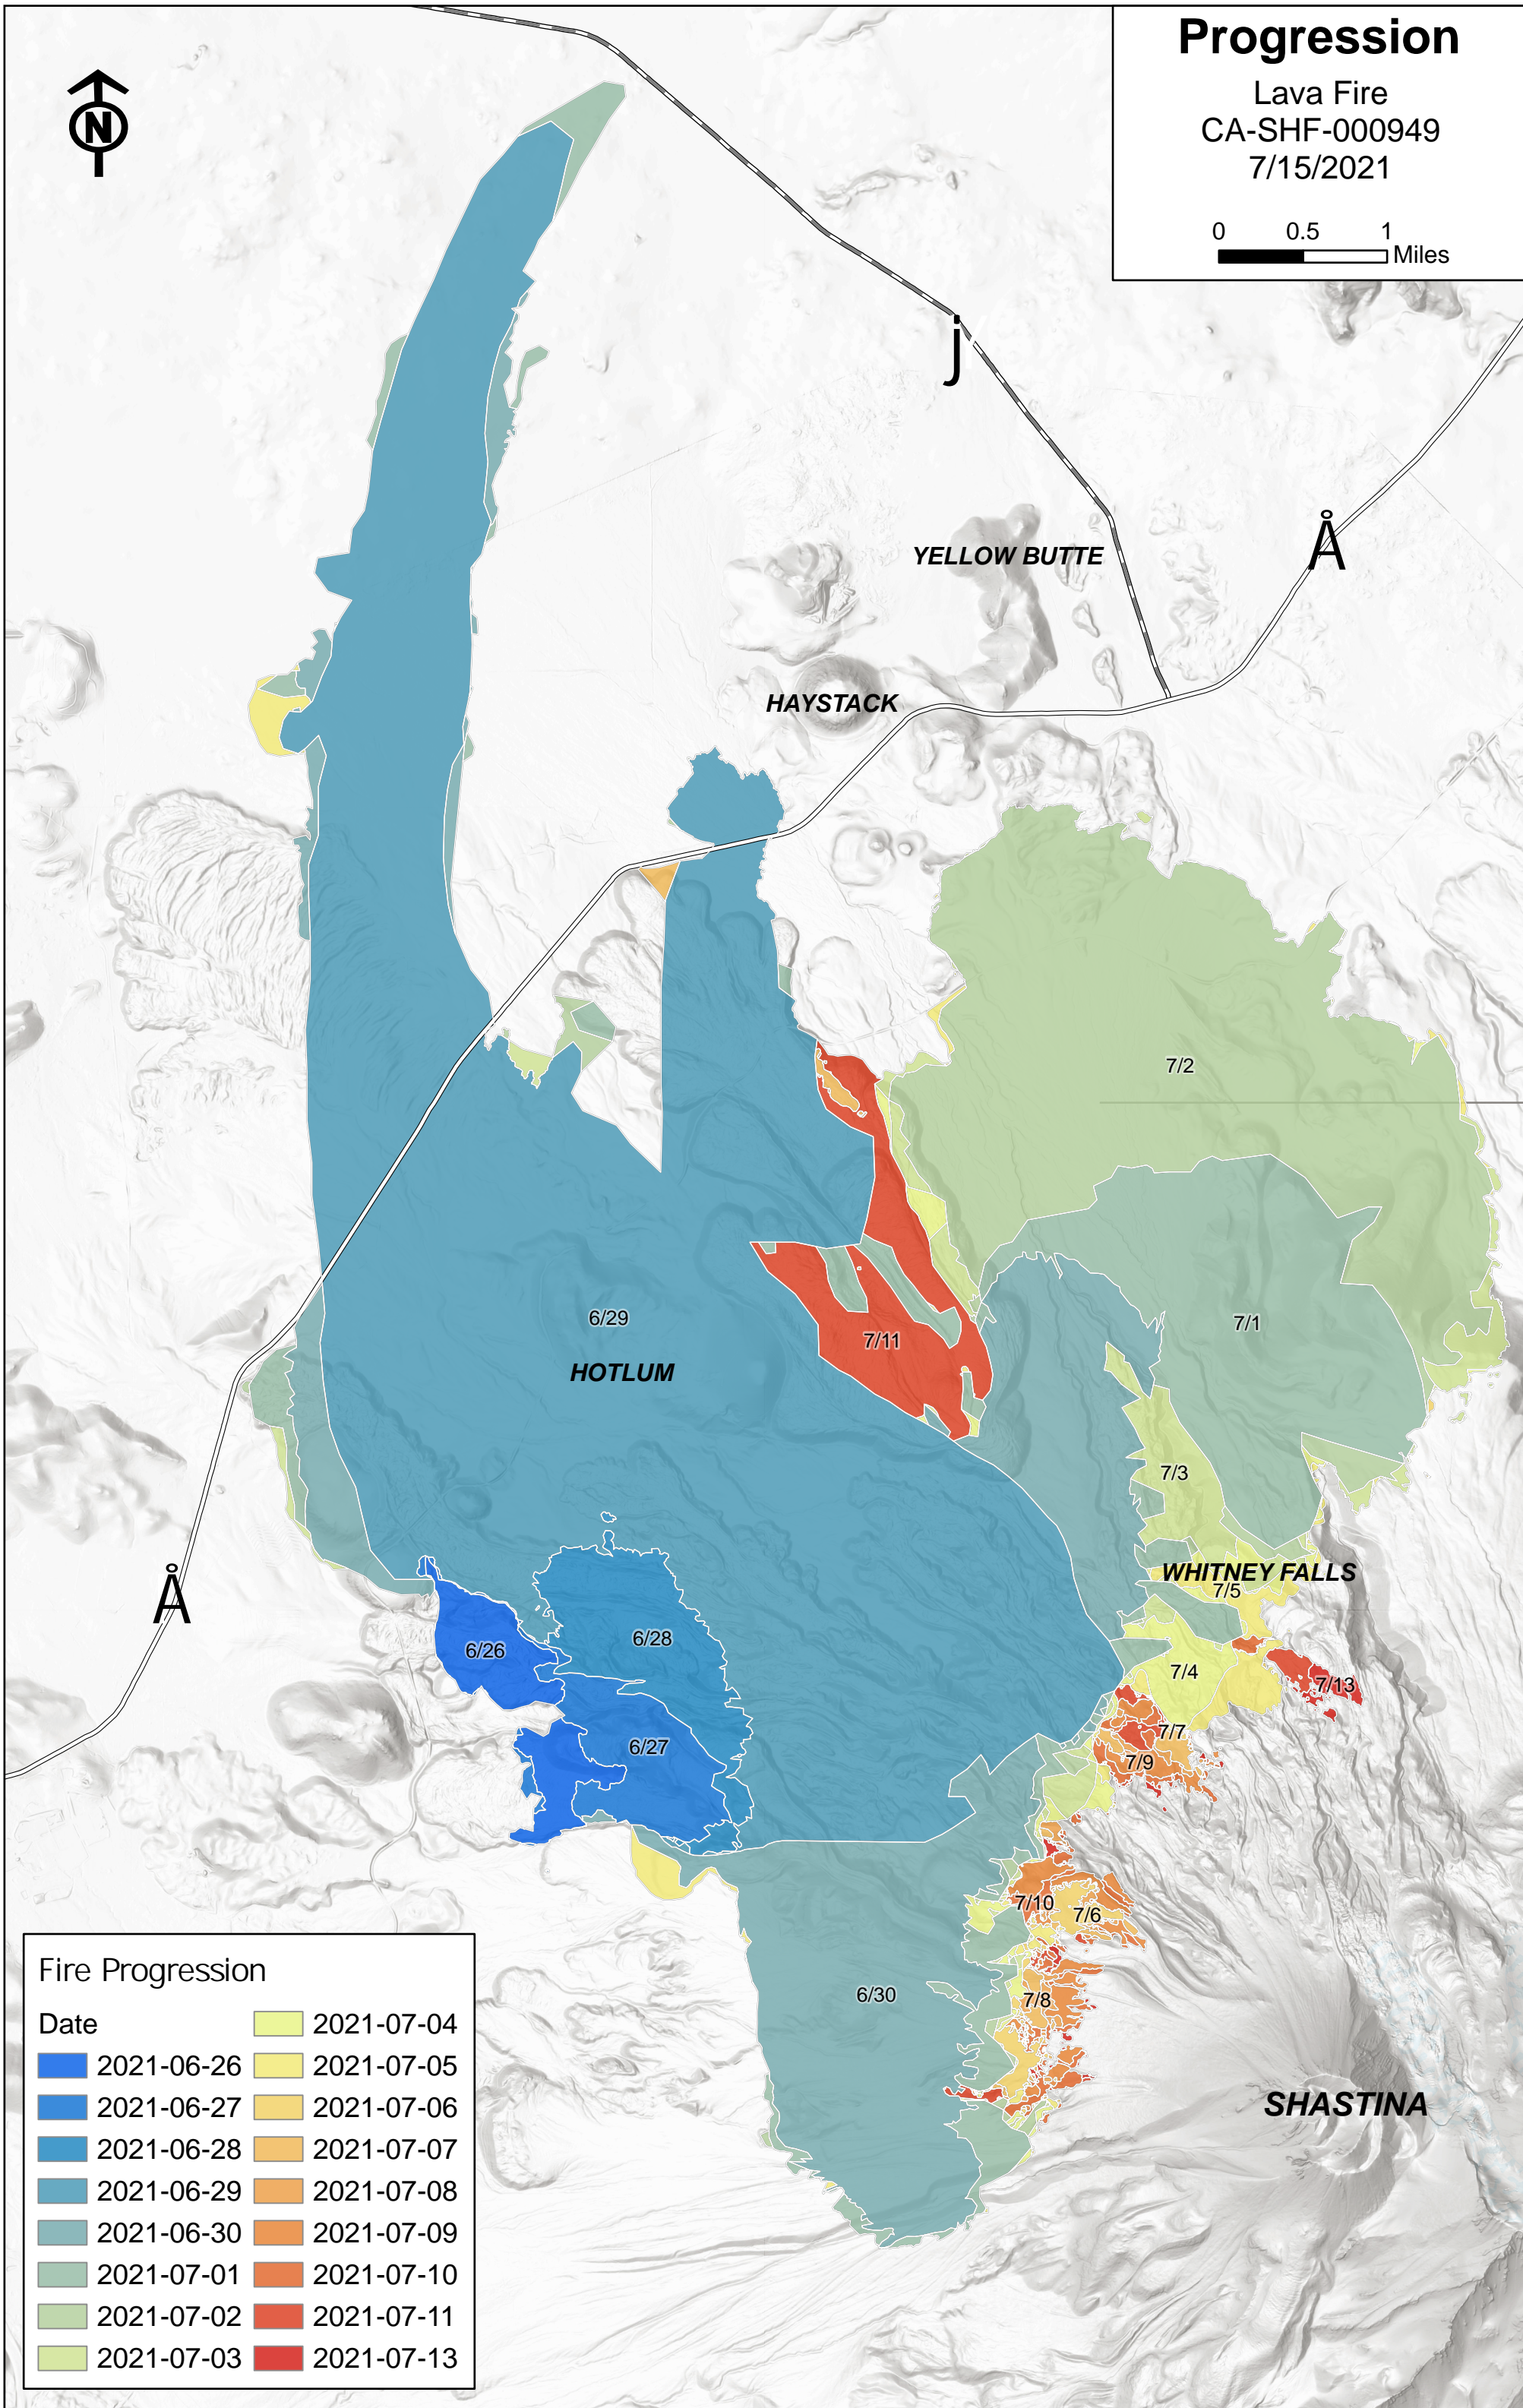

Progression

Lava Fire
CA-SHF-000949
7/15/2021

0 0.5 1 Miles

Fire Progression

Date	Color
2021-06-26	Blue
2021-06-27	Dark Blue
2021-06-28	Teal
2021-06-29	Light Teal
2021-06-30	Greenish Teal
2021-07-01	Light Green
2021-07-02	Medium Green
2021-07-03	Light Yellow-Green
2021-07-04	Yellow
2021-07-05	Light Orange
2021-07-06	Orange
2021-07-07	Dark Orange
2021-07-08	Red-Orange
2021-07-09	Red
2021-07-10	Dark Red
2021-07-11	Red
2021-07-13	Dark Red