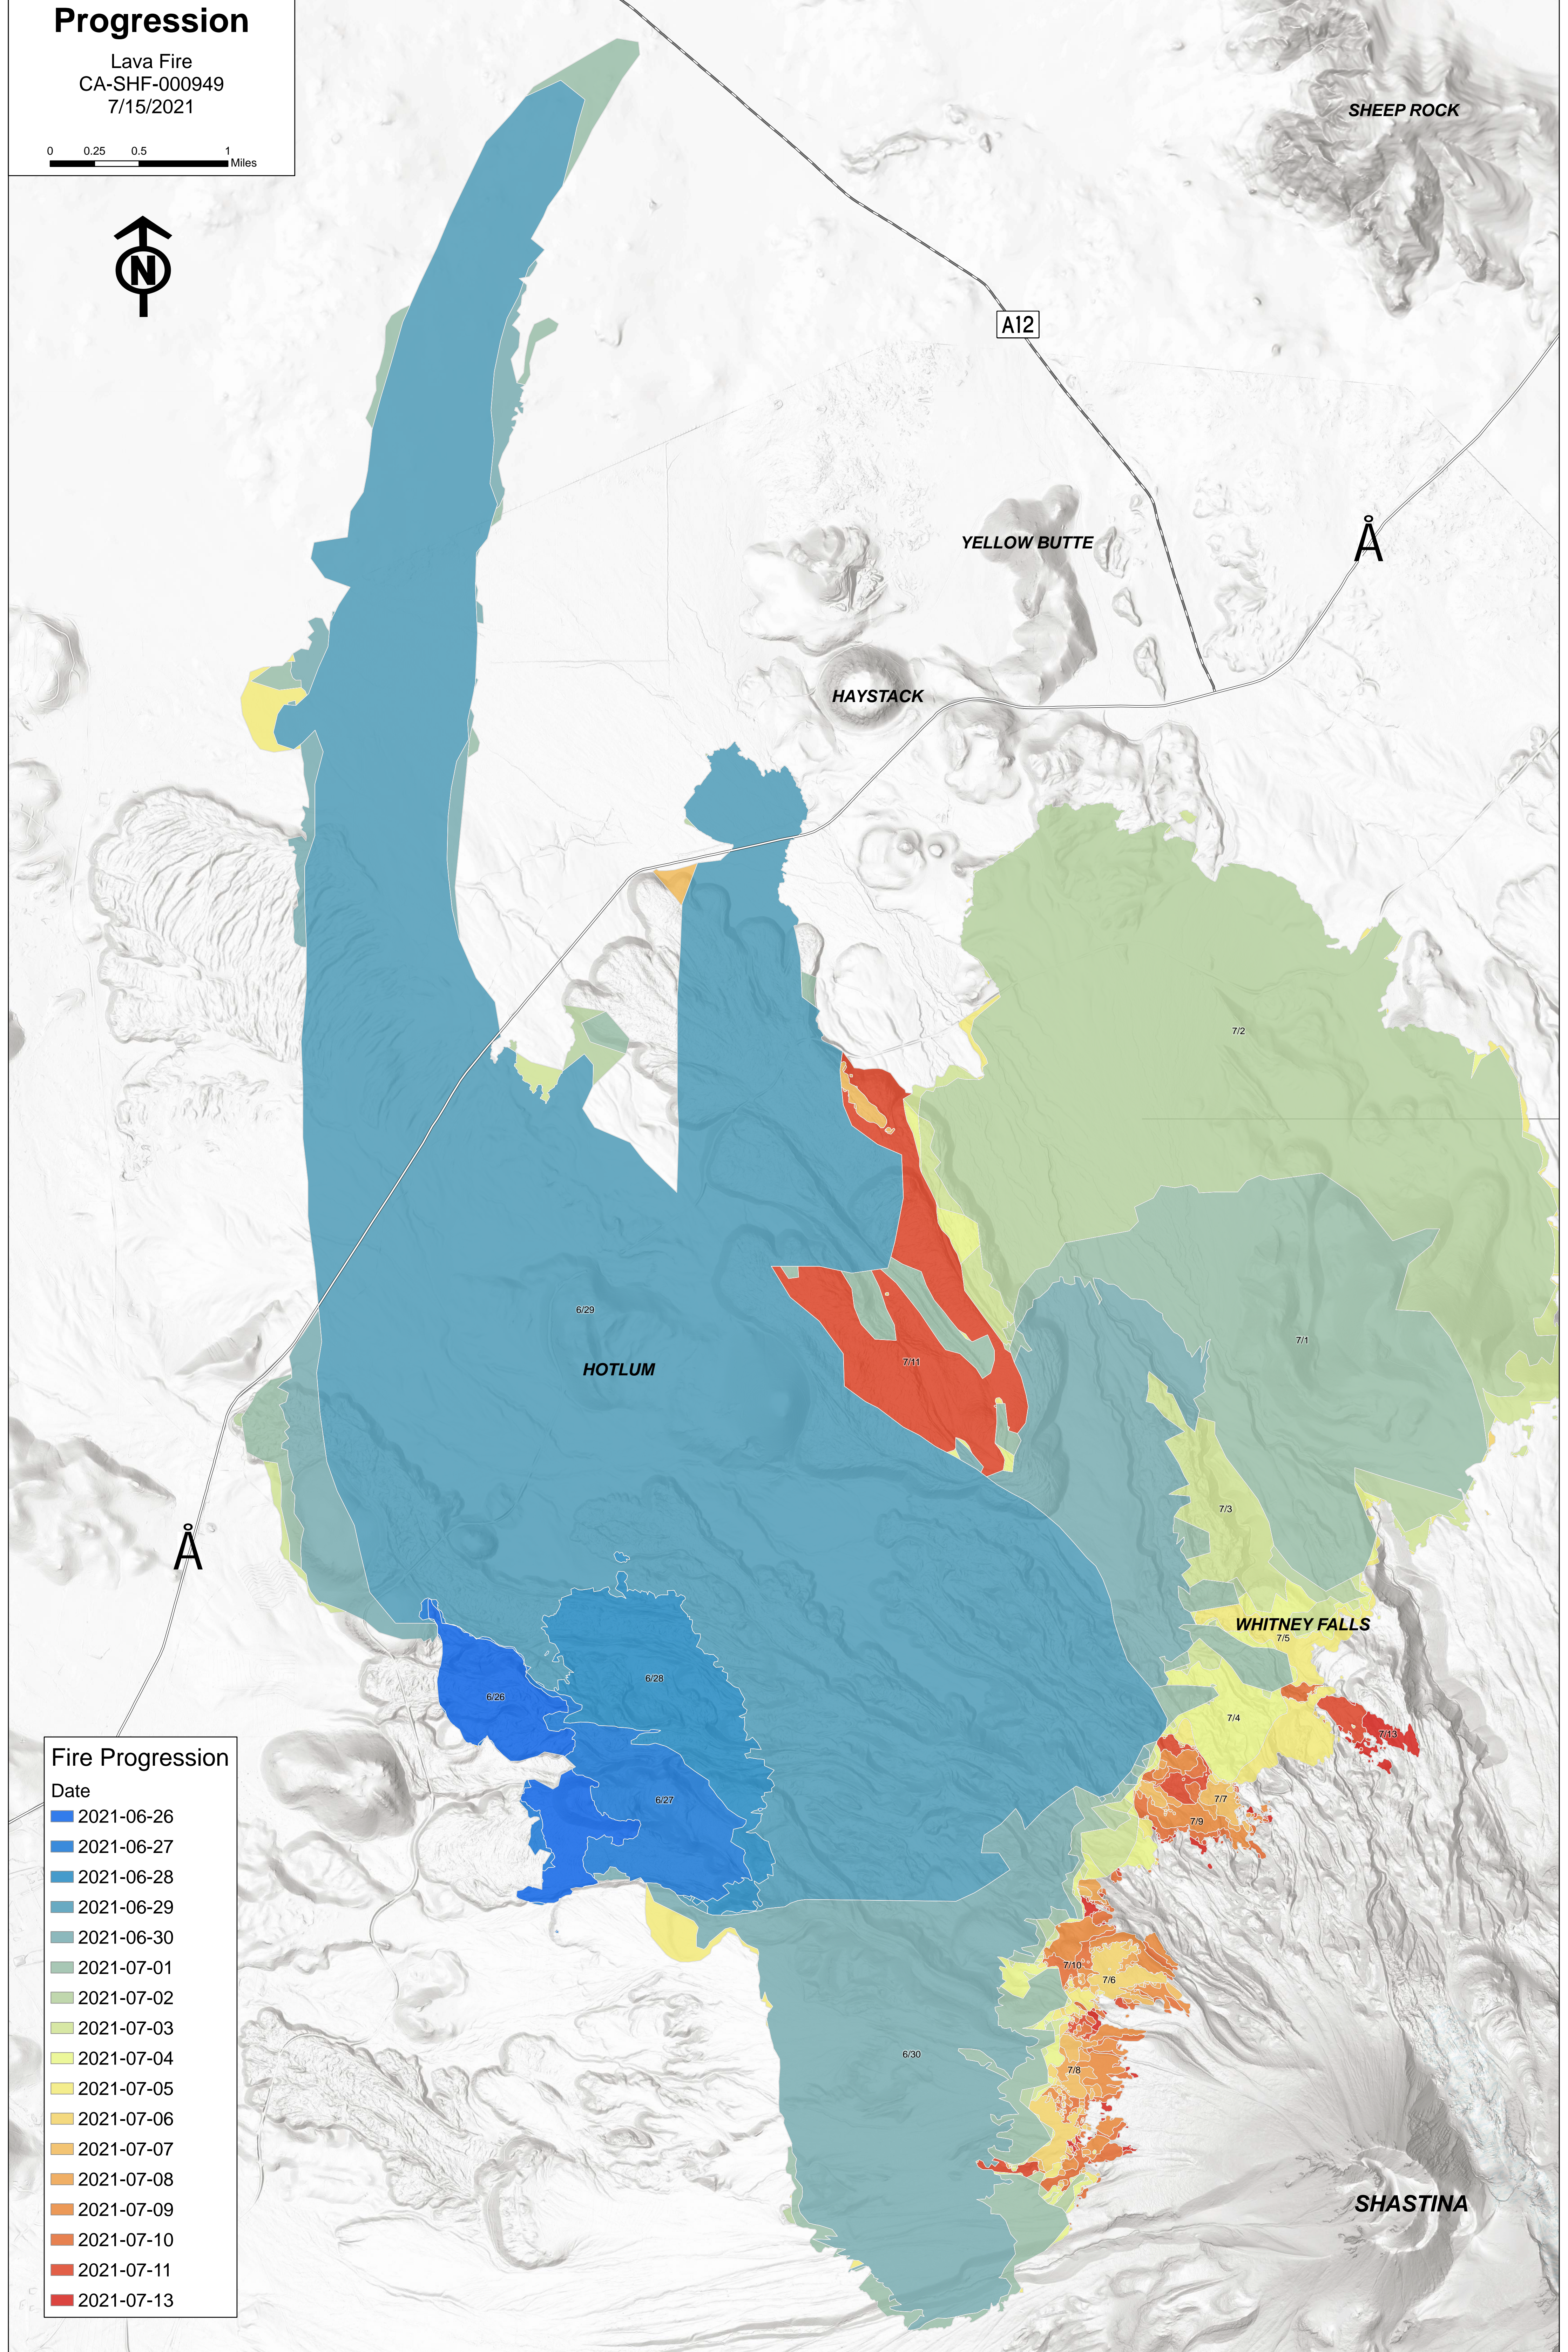

Progression

Lava Fire
CA-SHF-000949
7/15/2021

Fire Progression

Date
2021-06-26
2021-06-27
2021-06-28
2021-06-29
2021-06-30
2021-07-01
2021-07-02
2021-07-03
2021-07-04
2021-07-05
2021-07-06
2021-07-07
2021-07-08
2021-07-09
2021-07-10
2021-07-11
2021-07-13