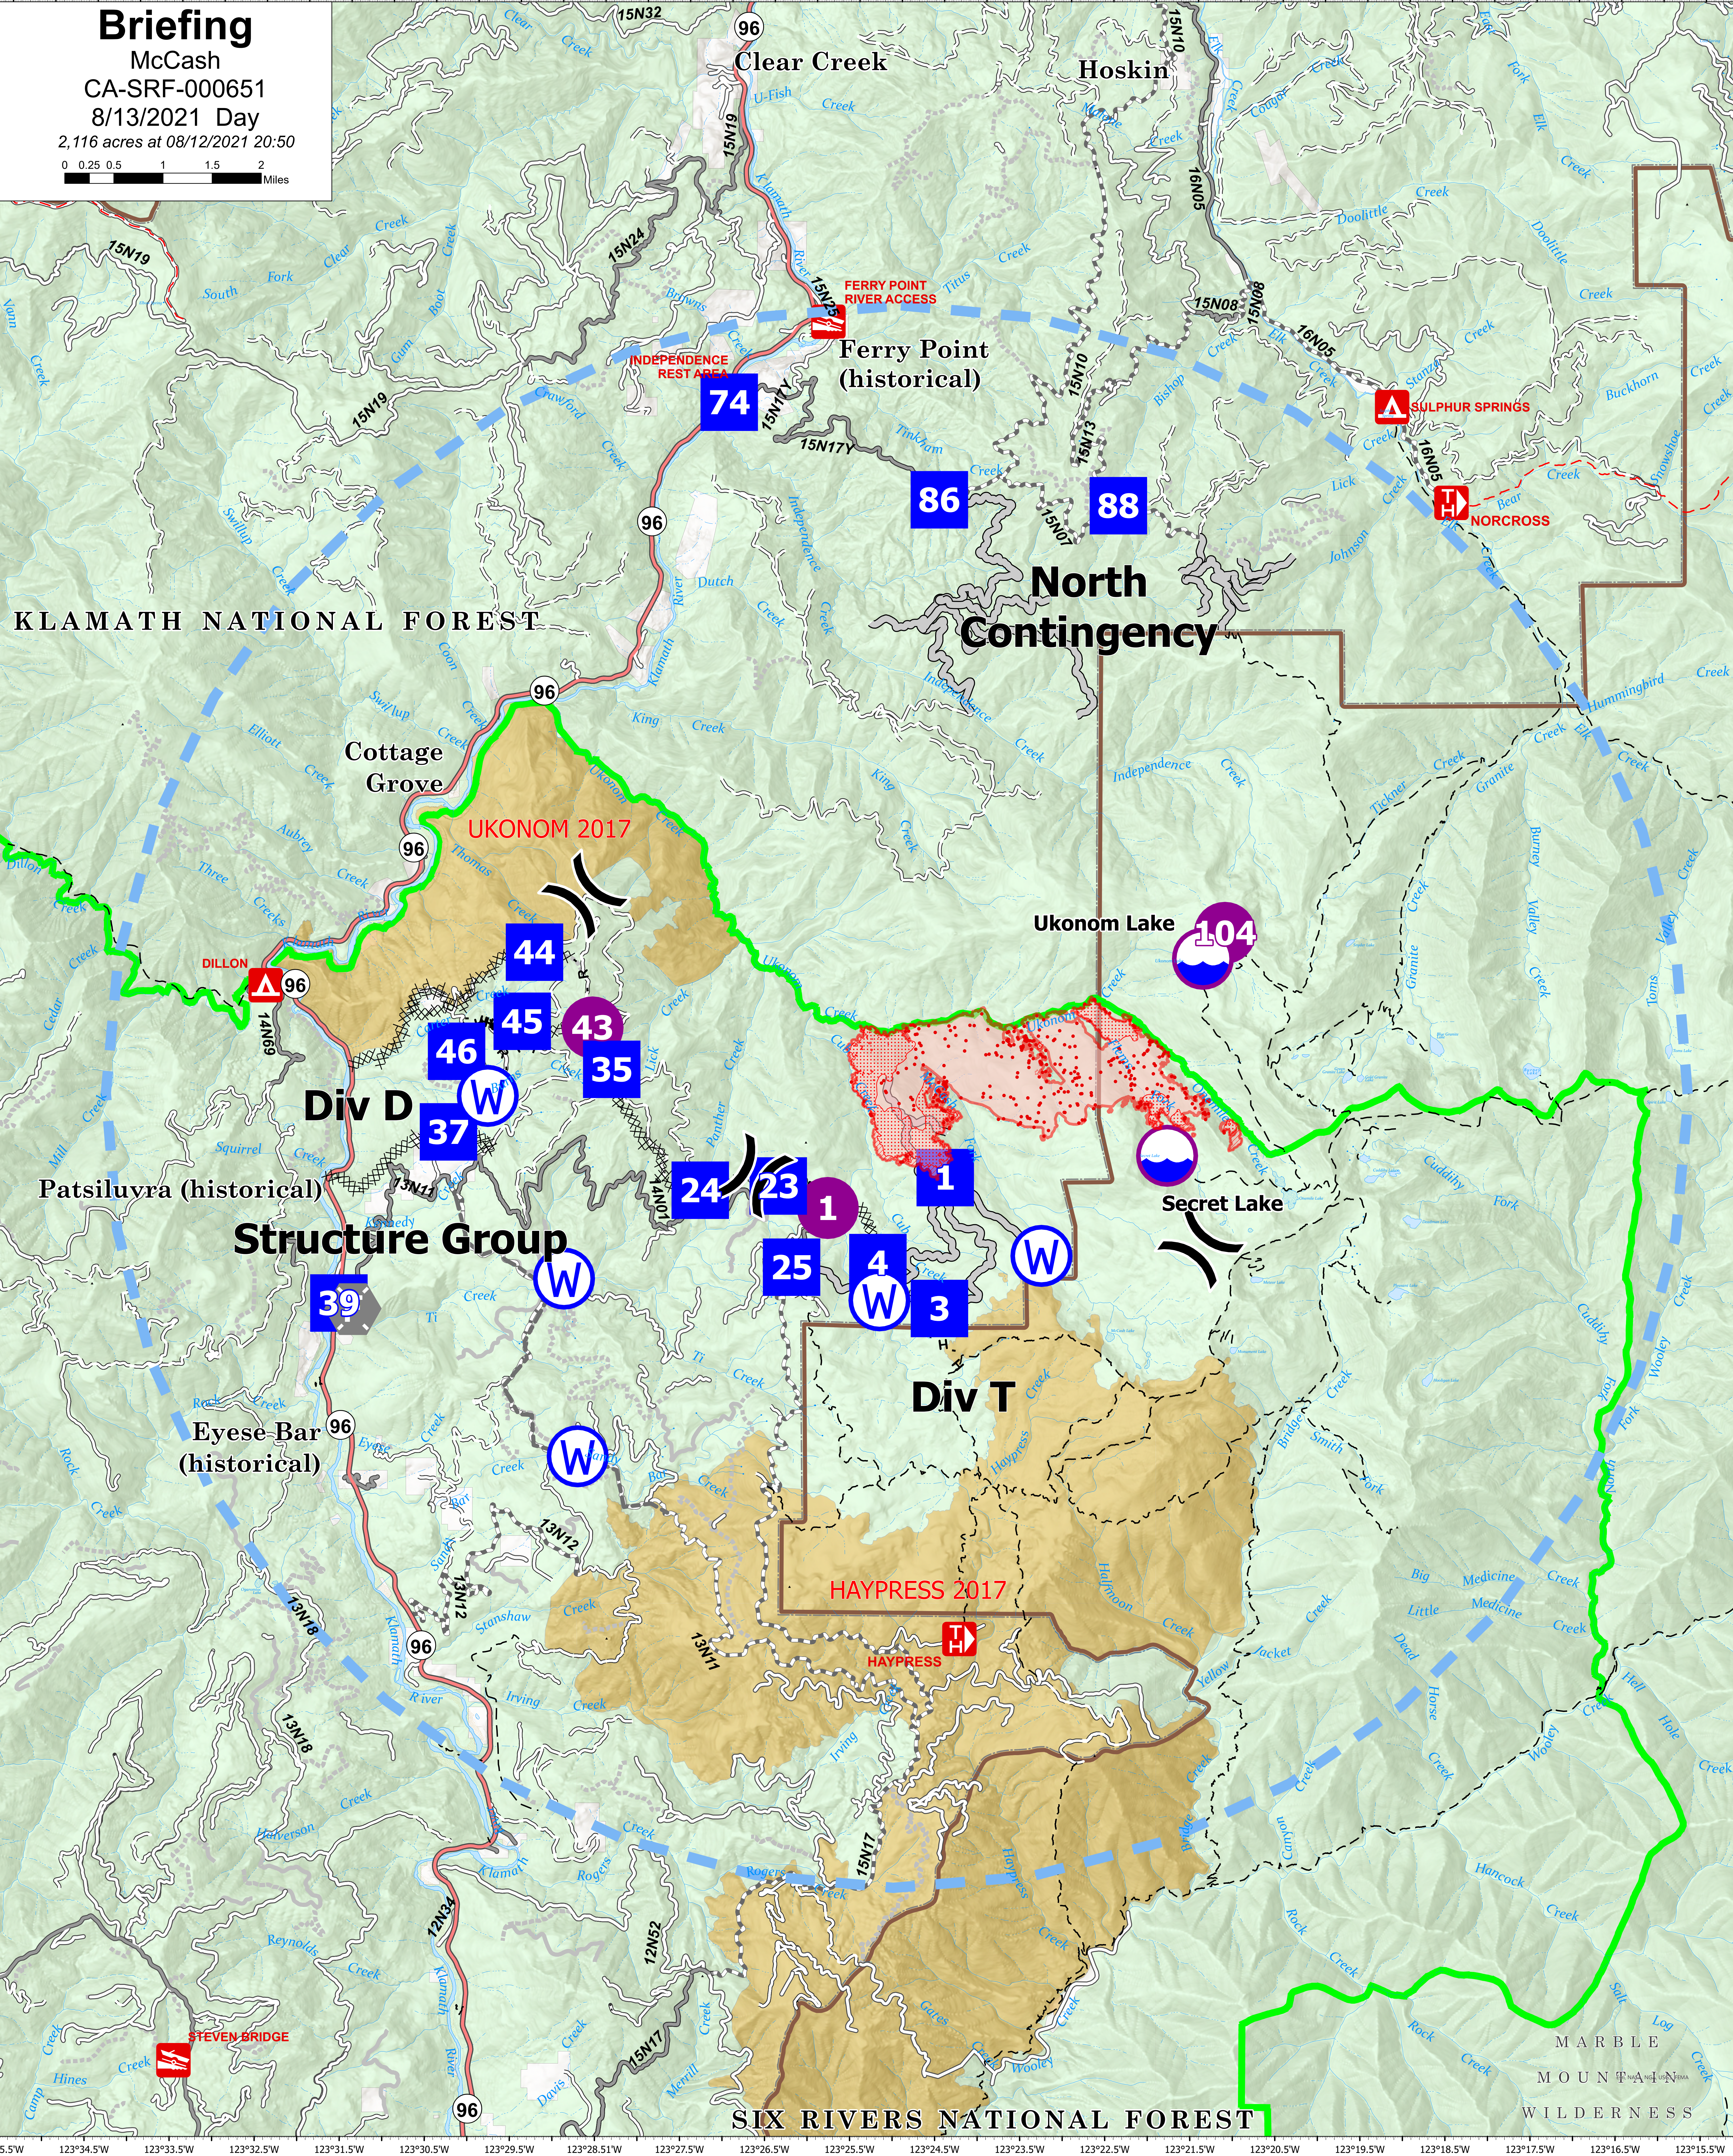

Briefing

McCash
CA-SRF-000651
8/13/2021 Day
2,116 acres at 08/12/2021 20:50

SWA IMT 3
8/13/2021 04:13
Acres from IR
North American 1983
Datum: Lat/Long Grid

Mobile Maps