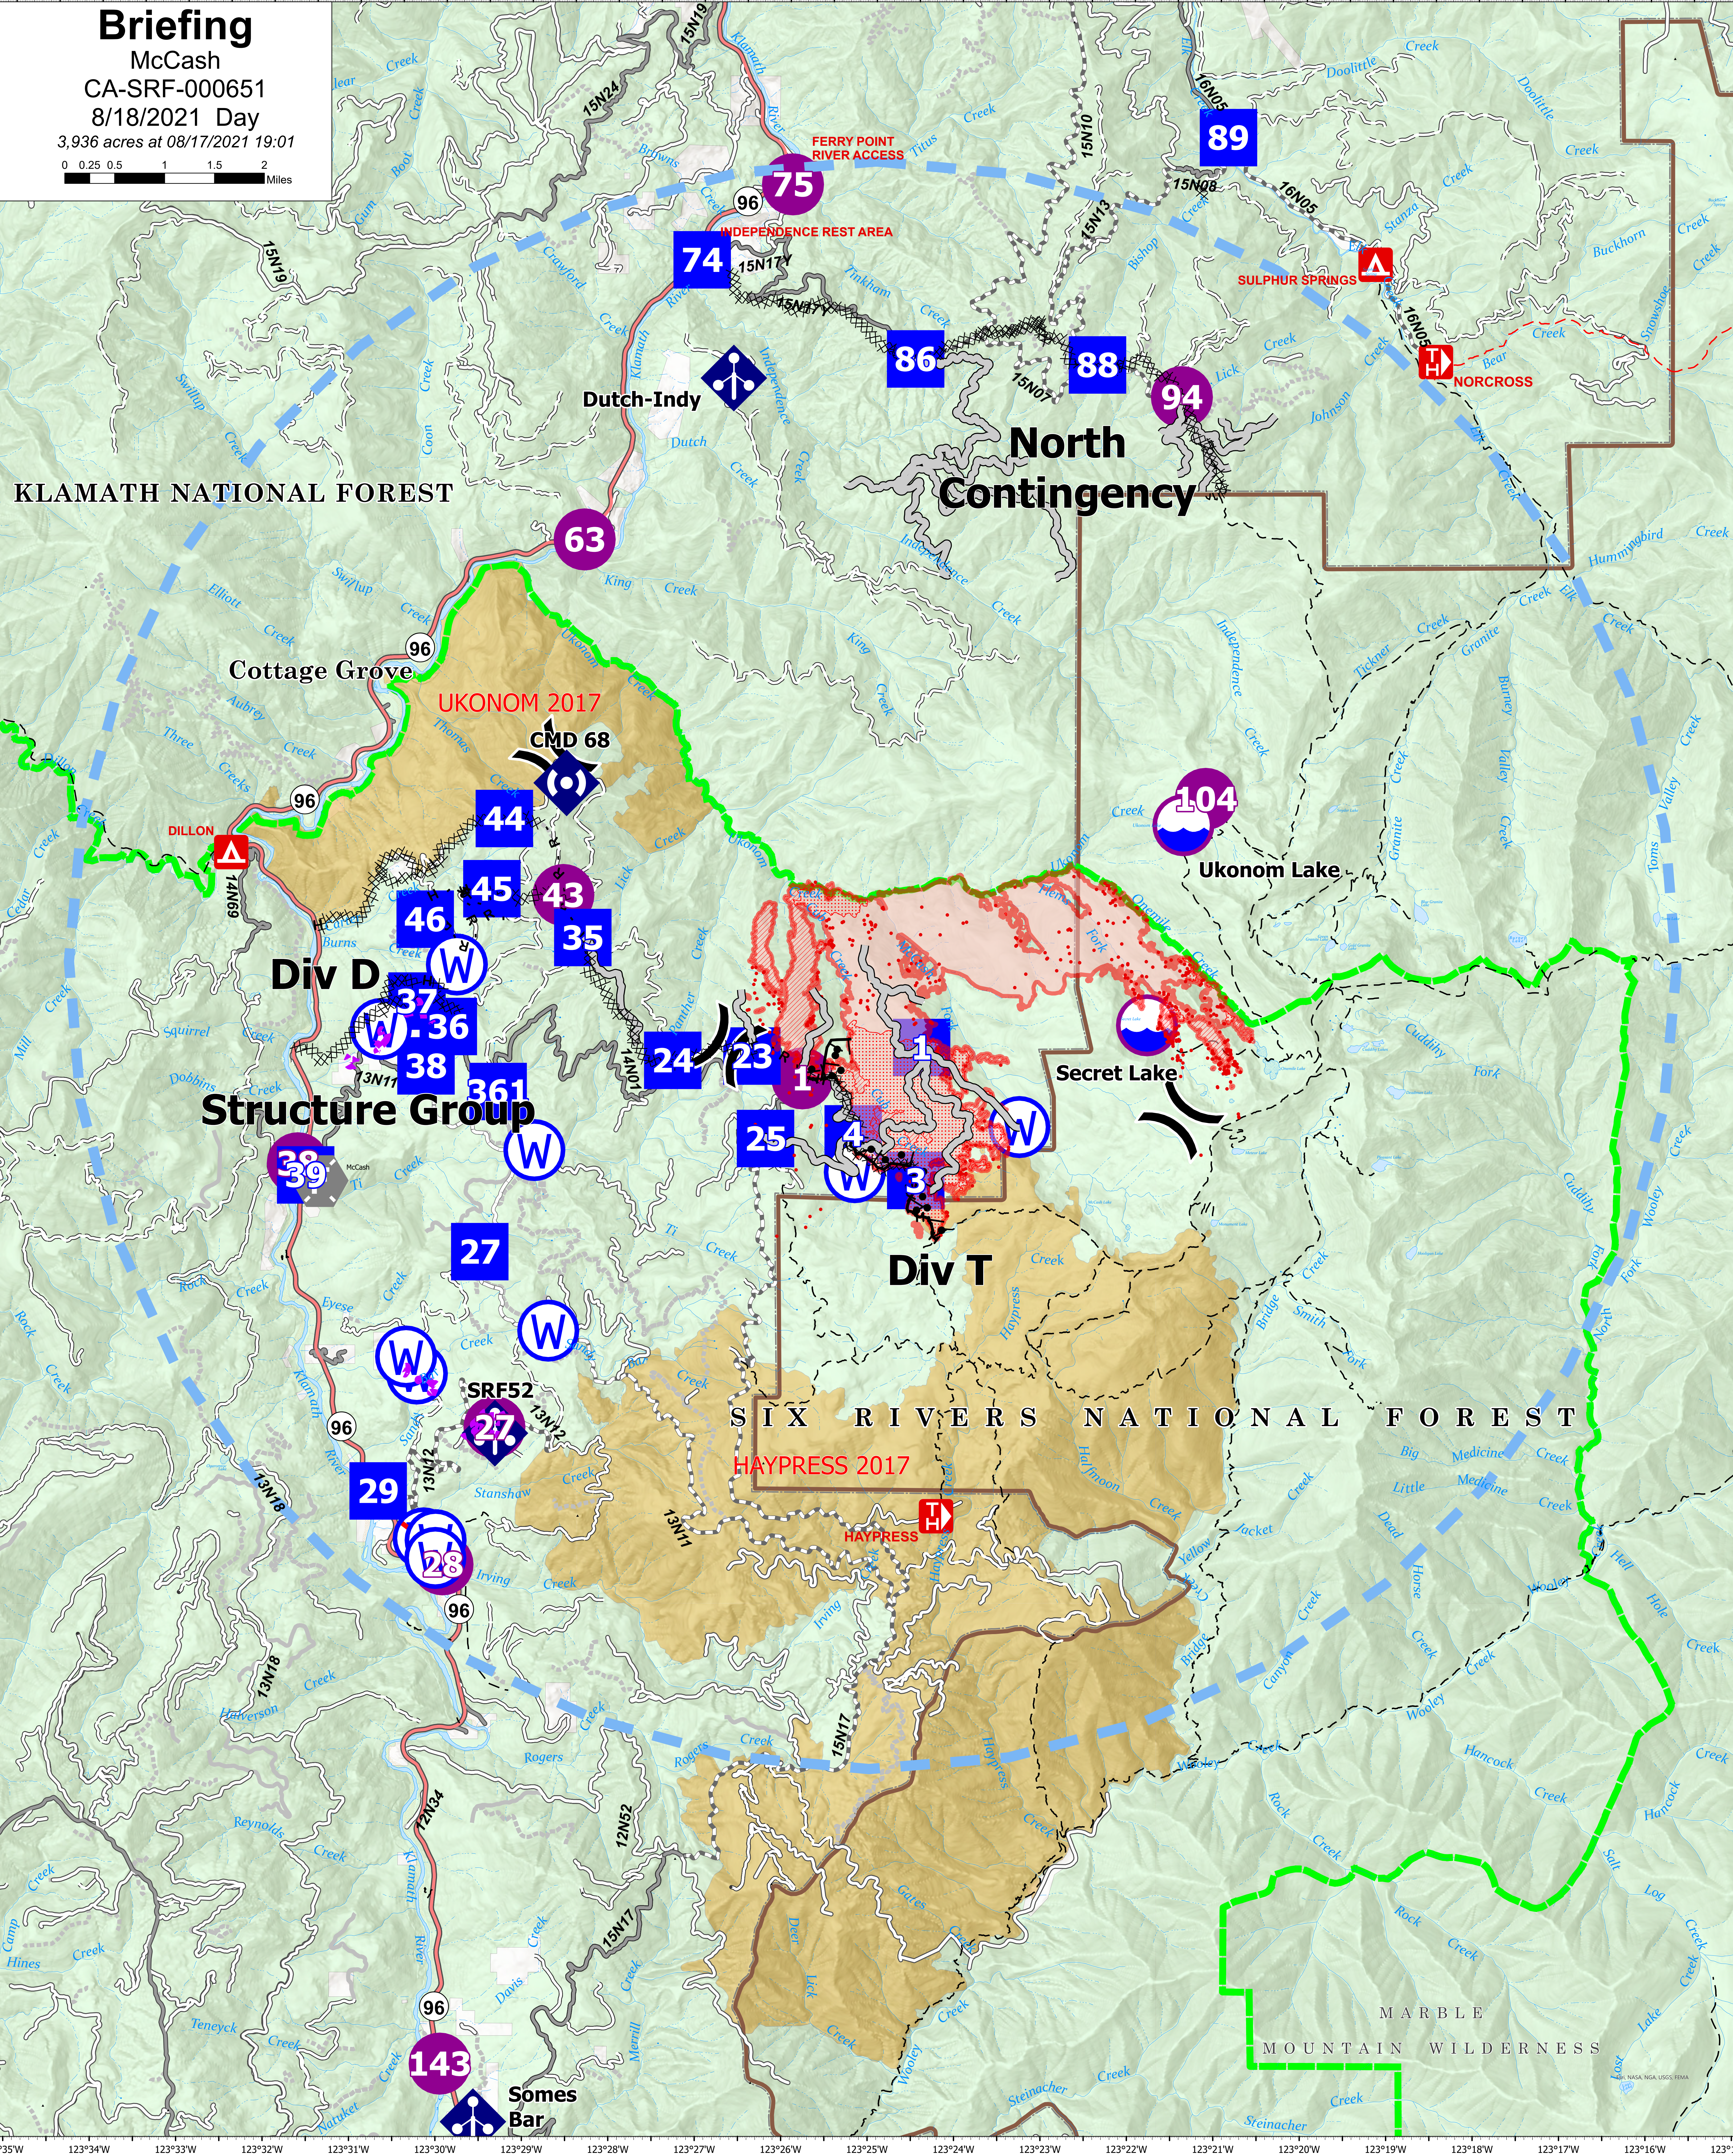

Briefing

McCash
CA-SRF-000651
8/18/2021 Day
3,936 acres at 08/17/2021 19:01

0 0.25 0.5 1 1.5 2 Miles

SWA IMT 3
8/18/2021 0350
Acres from IR
North American 1983
Datum: Lat/Long Grid

Mobile Maps