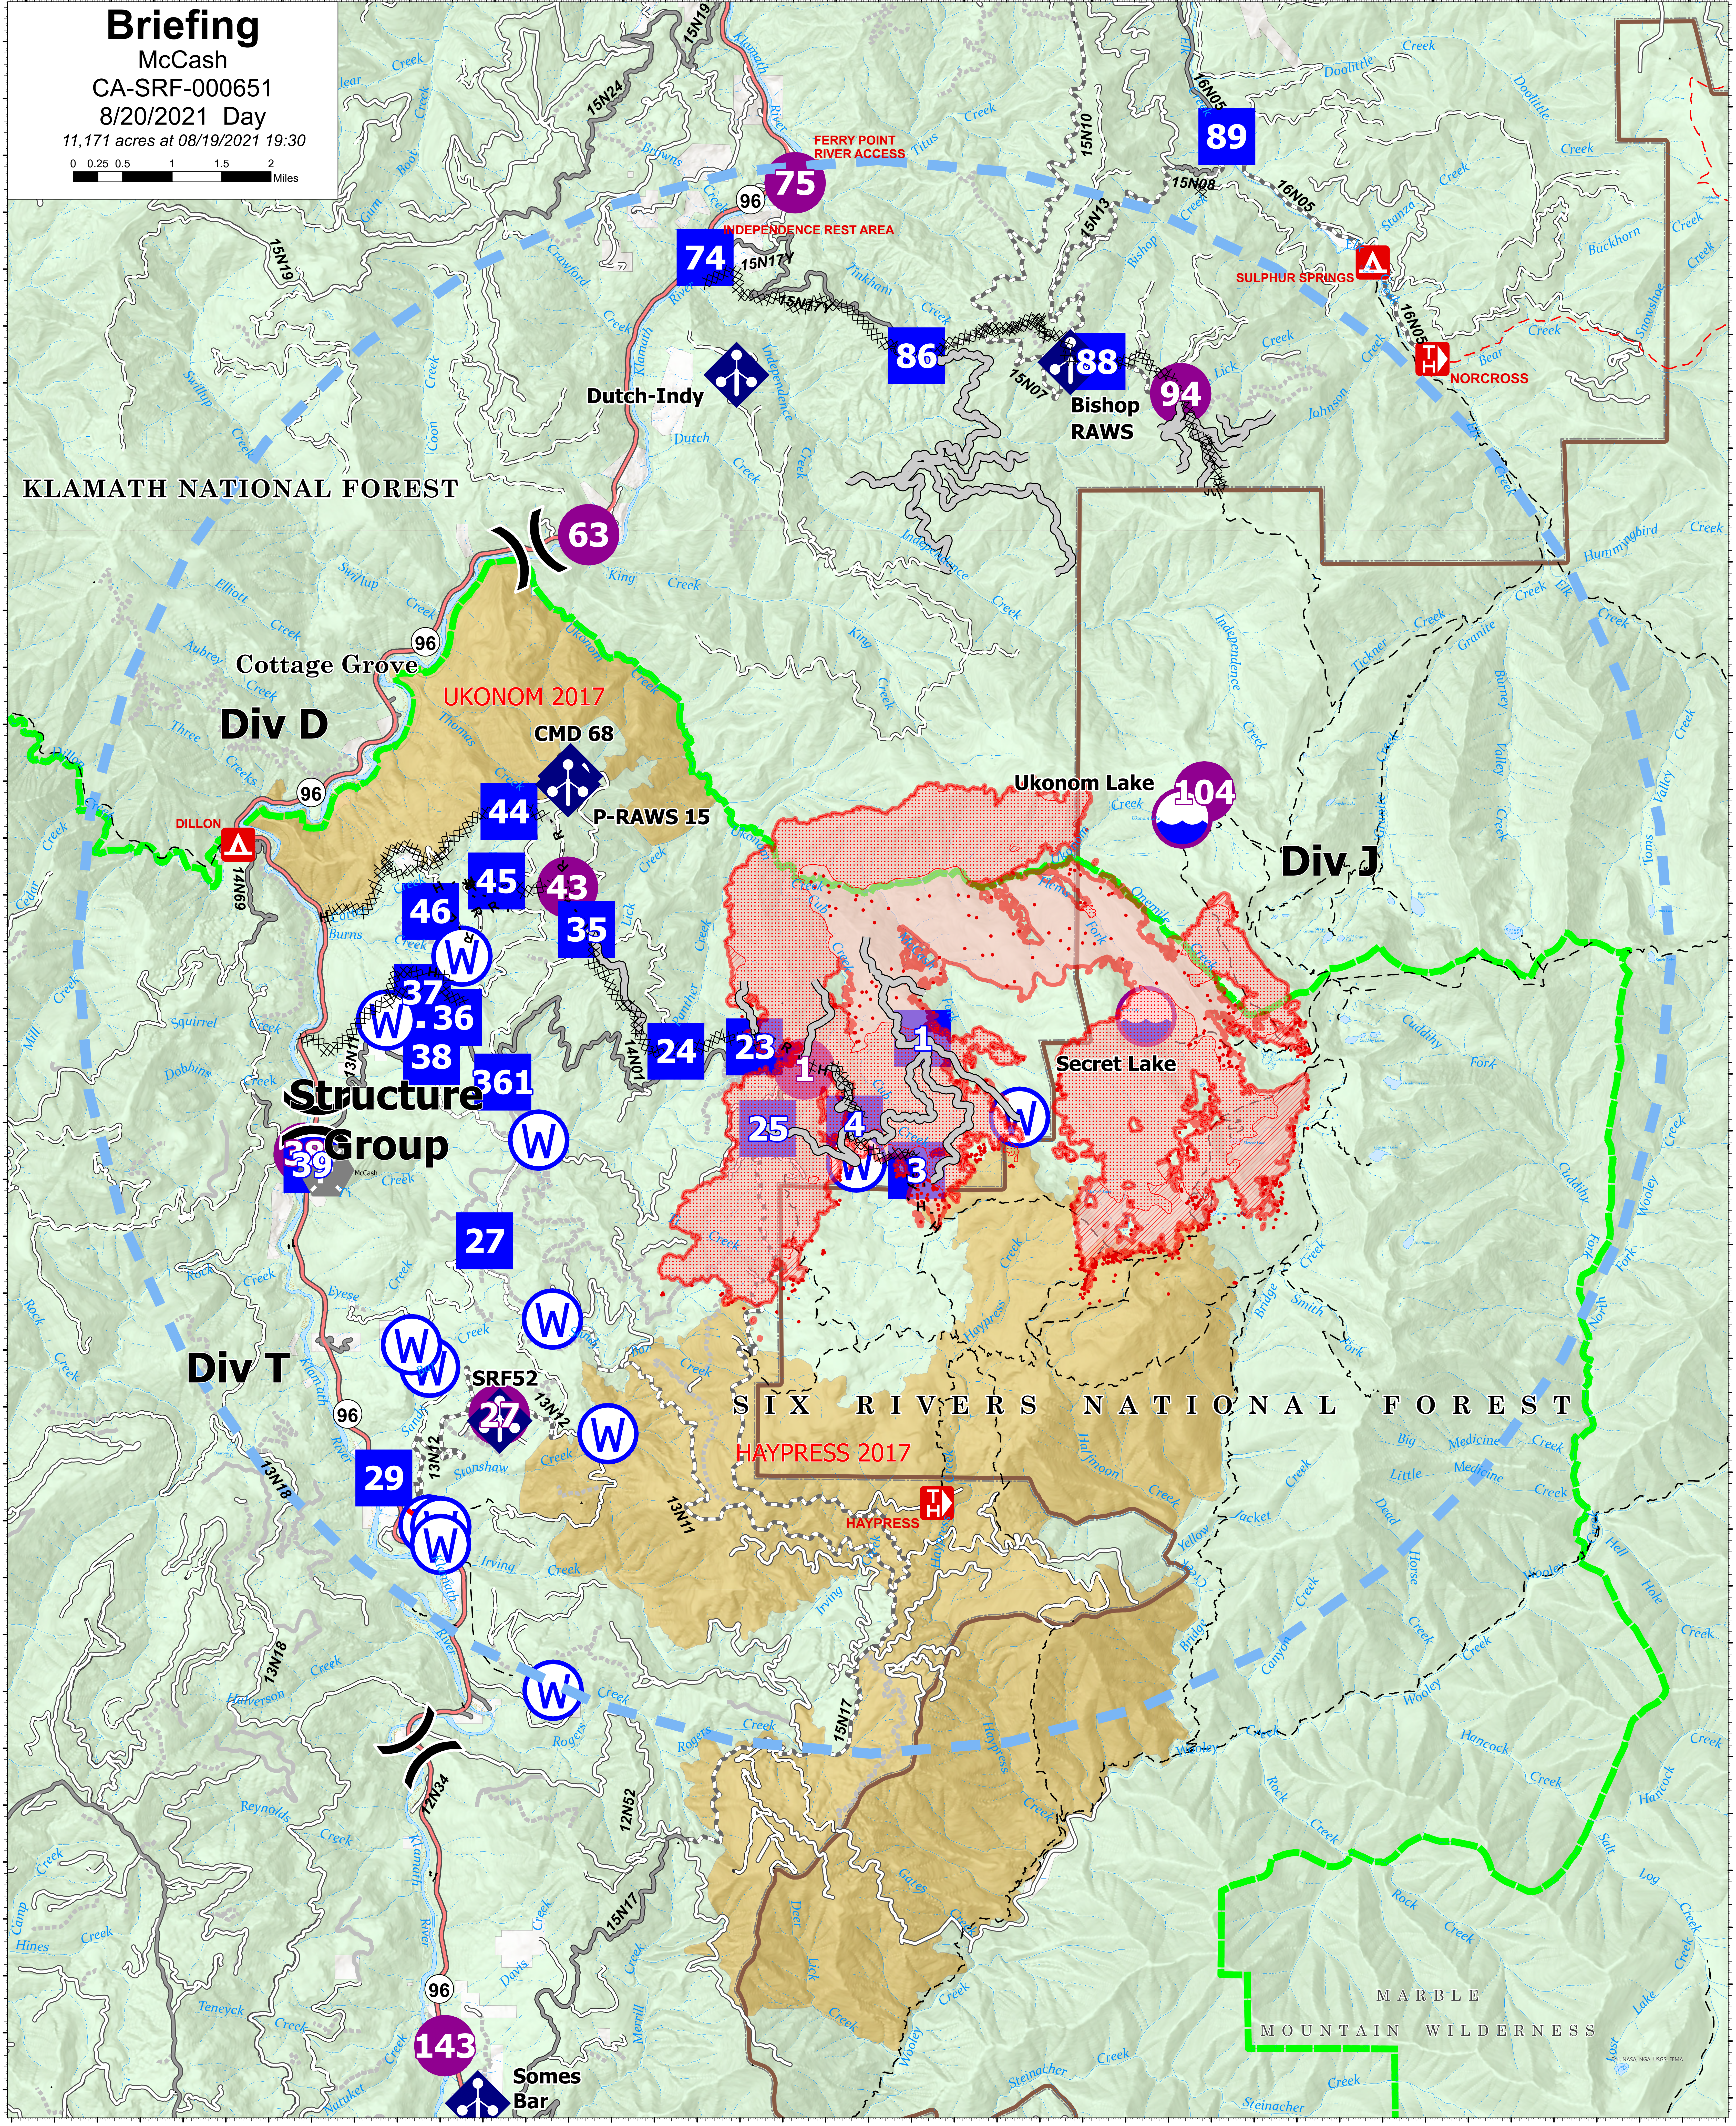

Briefing

McCash
CA-SRF-000651
8/20/2021 Day

11,171 acres at 08/19/2021 19:30

SWA IMT 3
8/20/2021 0347
Acres from IR
North American 1983
Datum: Lat,Long Grid

IR 08/19/2021 19:30

Mobile Maps