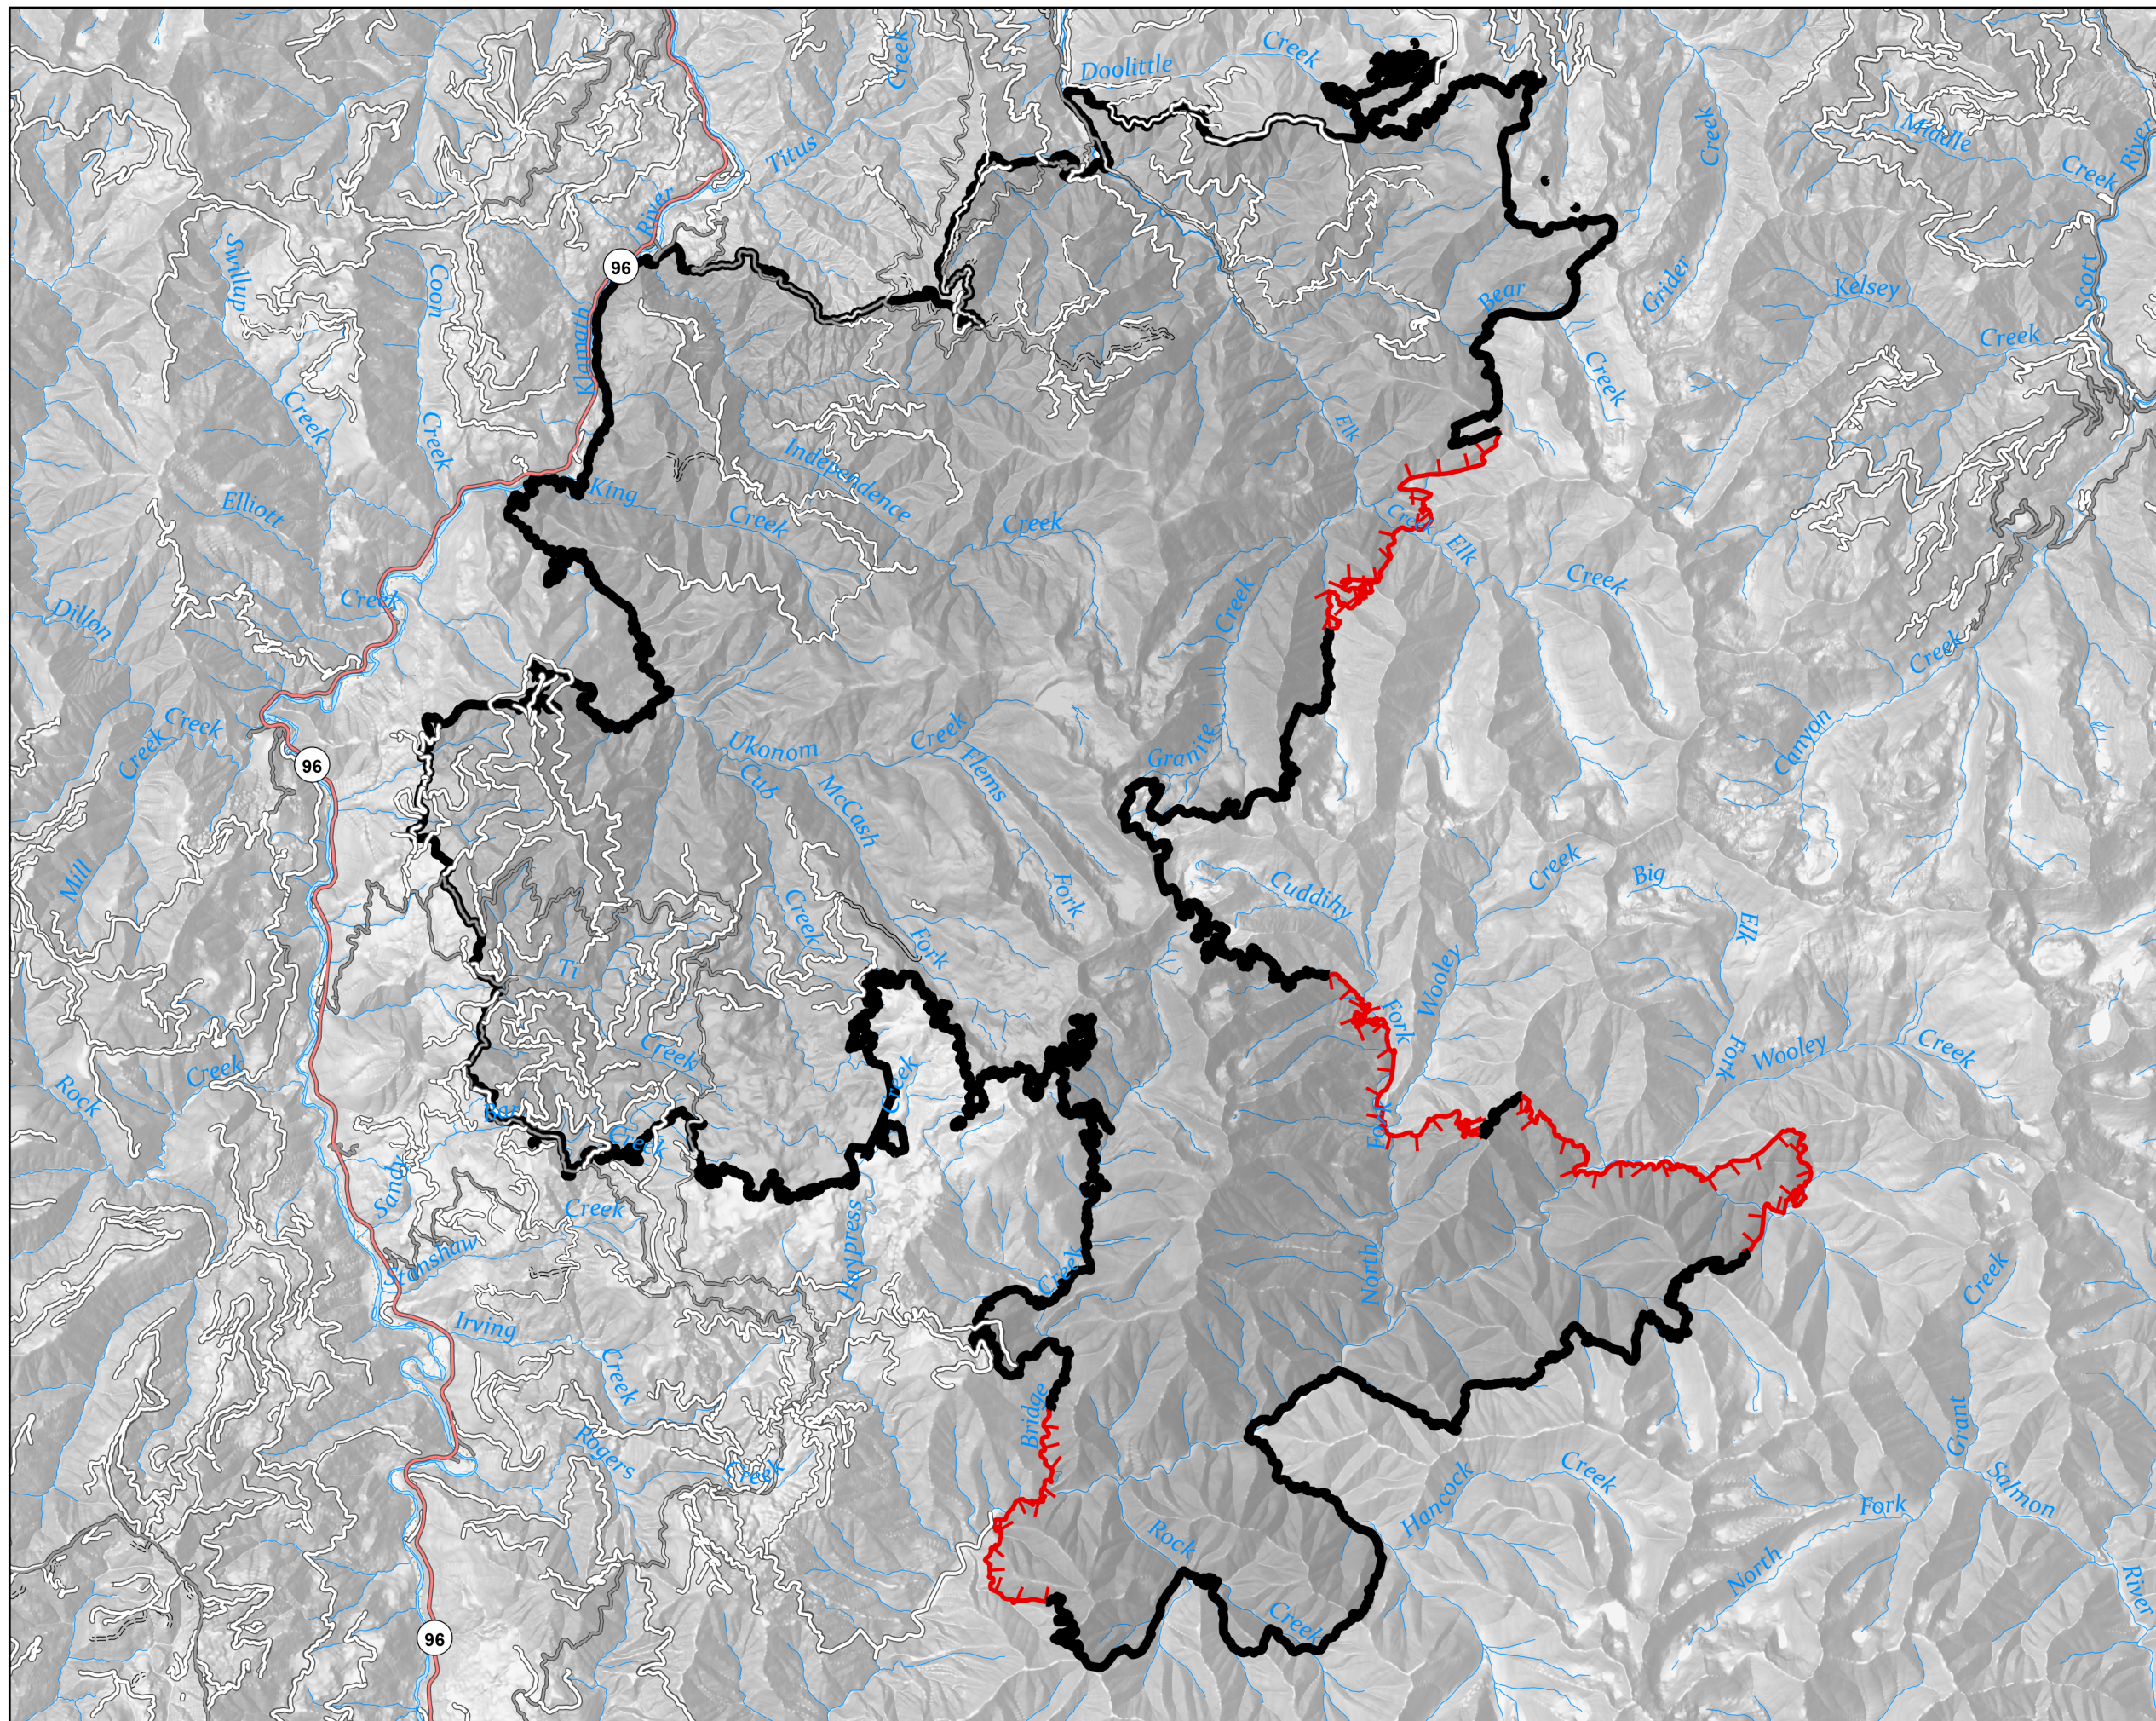

# Final Perimeter Map

McCash Fire

CA-SRF-000651

October 14, 2021

94,962 Acres

-  Fire Edge
-  Contained Line

1:125,000  
NAD 1983 UTM 10N