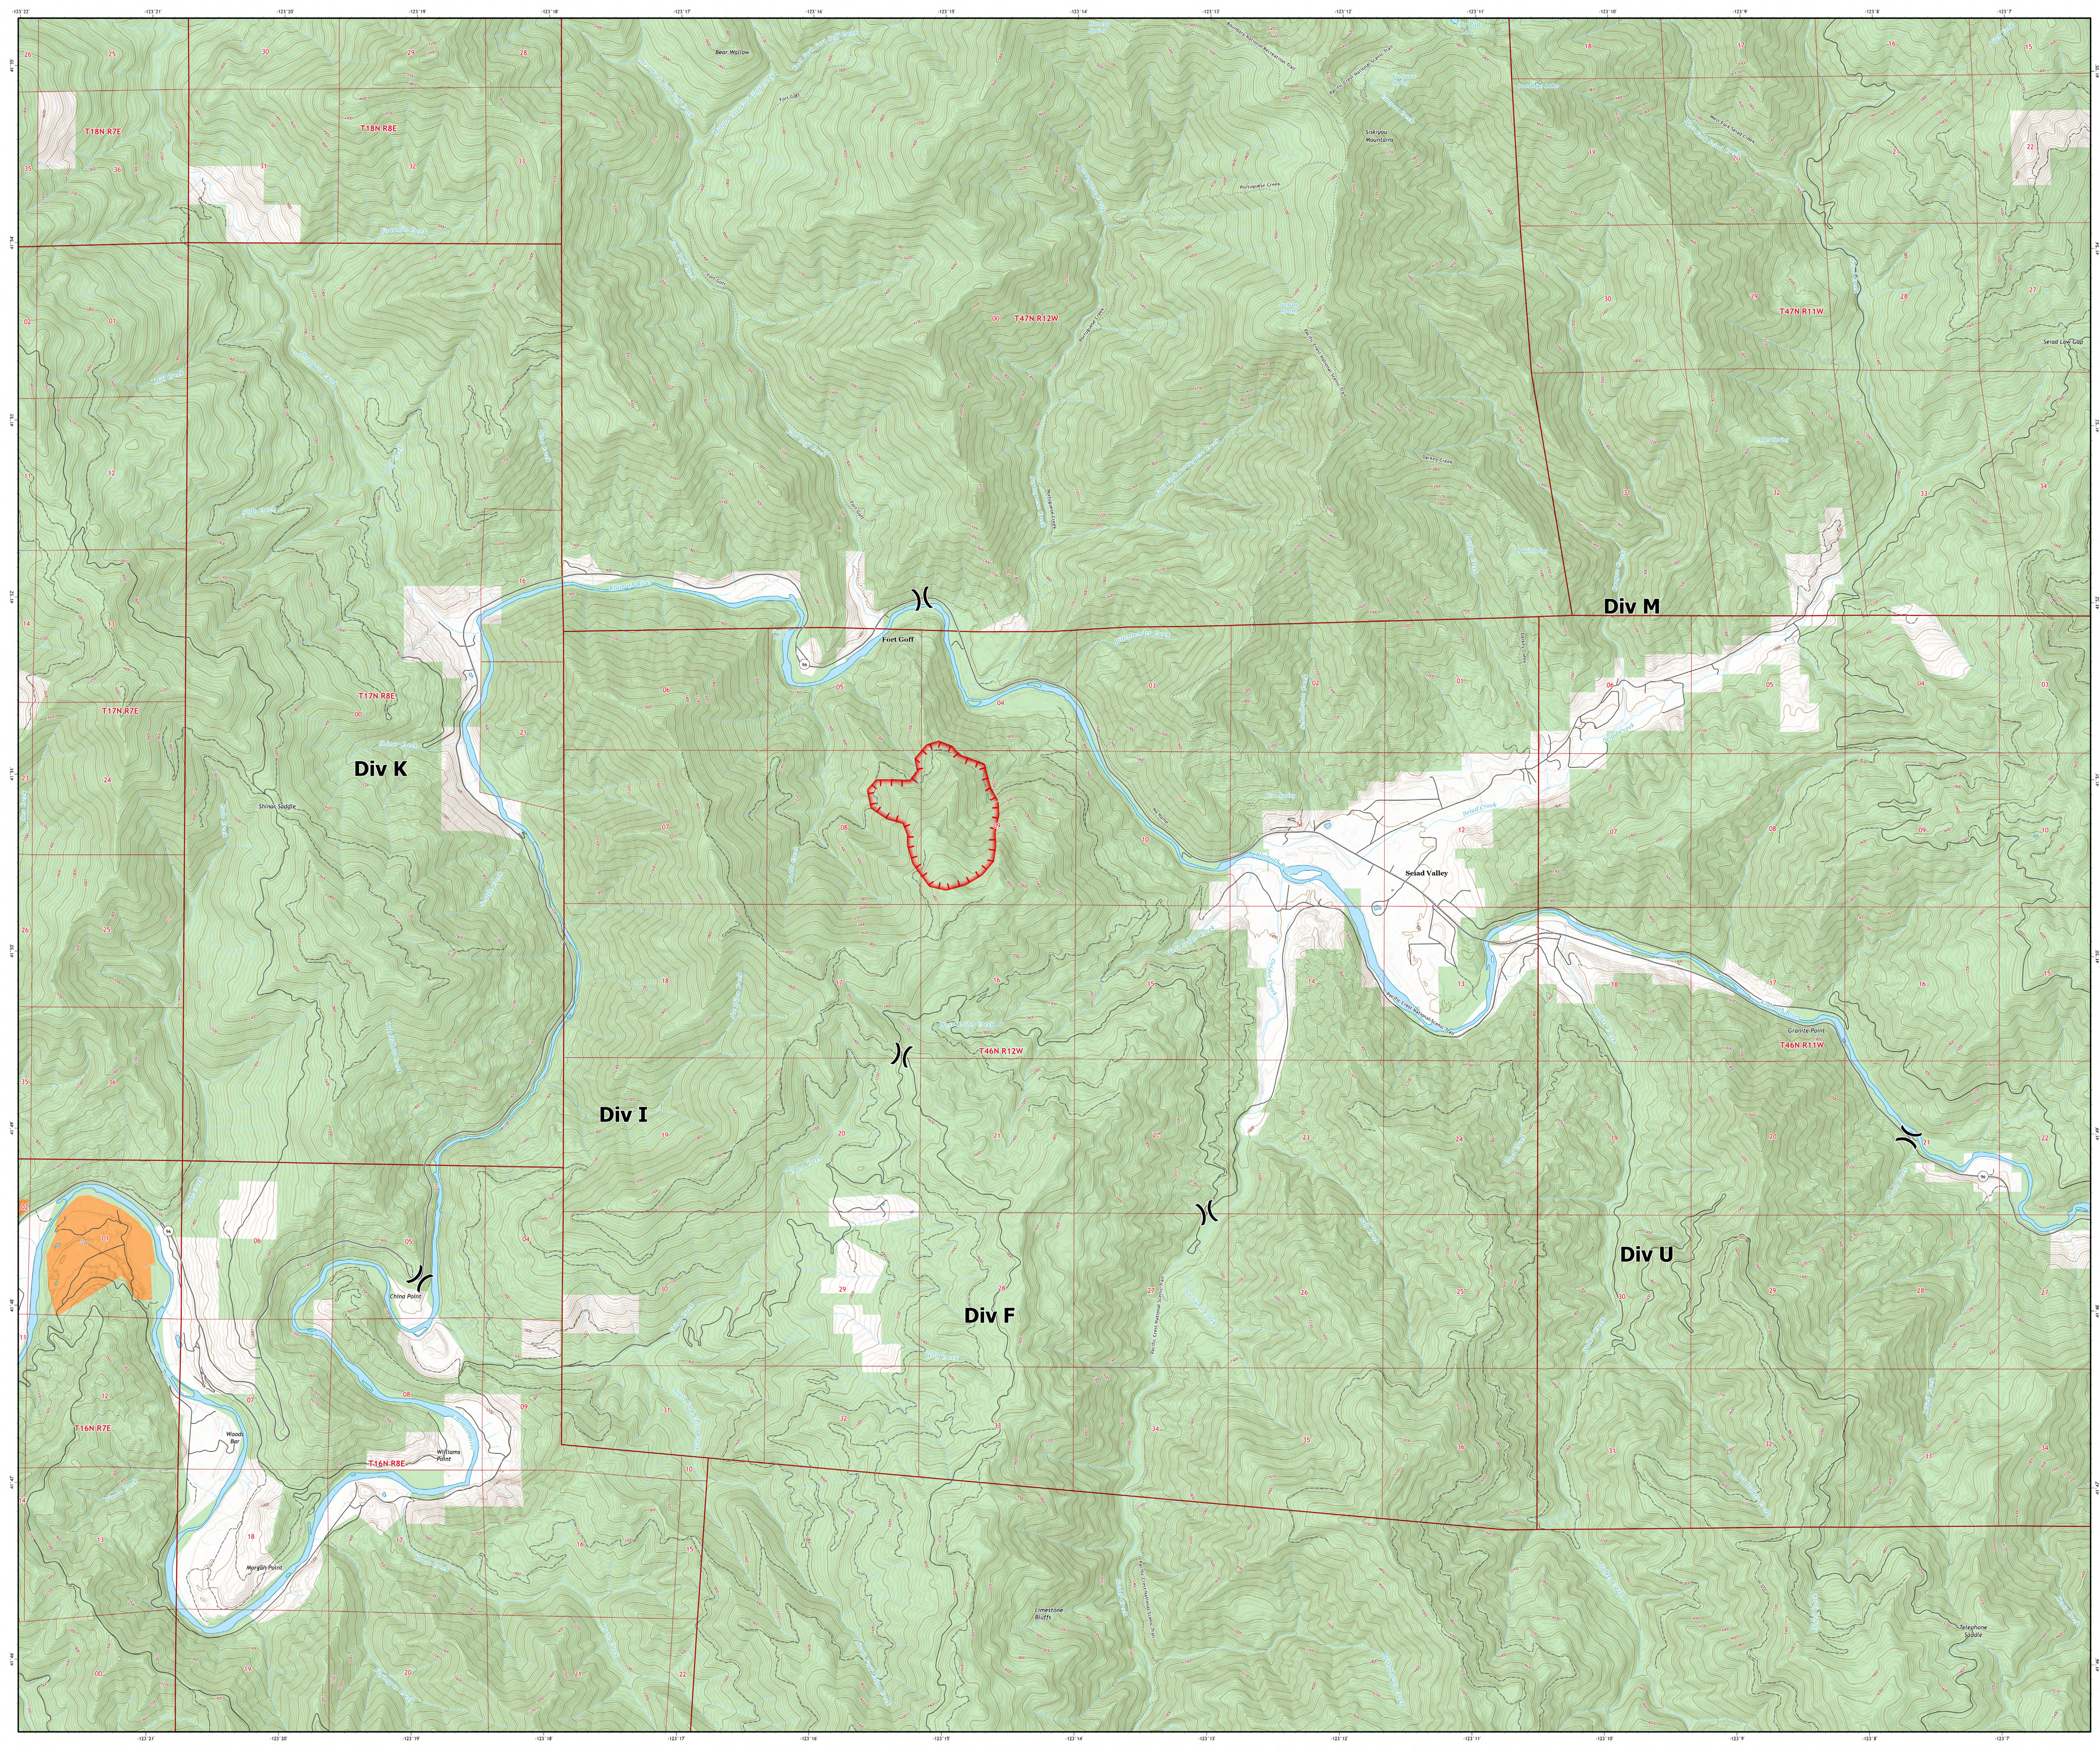

Operations Map

China 2 Fire

CA-KNF-006200

July 31, 2022

326 acres on 7/30 at 10:58

() Division Break

Uncontained

Transportation

Local Connector

Local Road

4WD

Surface Management by Agency

Bureau of Indian Affairs (BIA)

US Forest Service (USFS)

California Interagency Incident Management Team

1:20,000

Datum: North American 1983