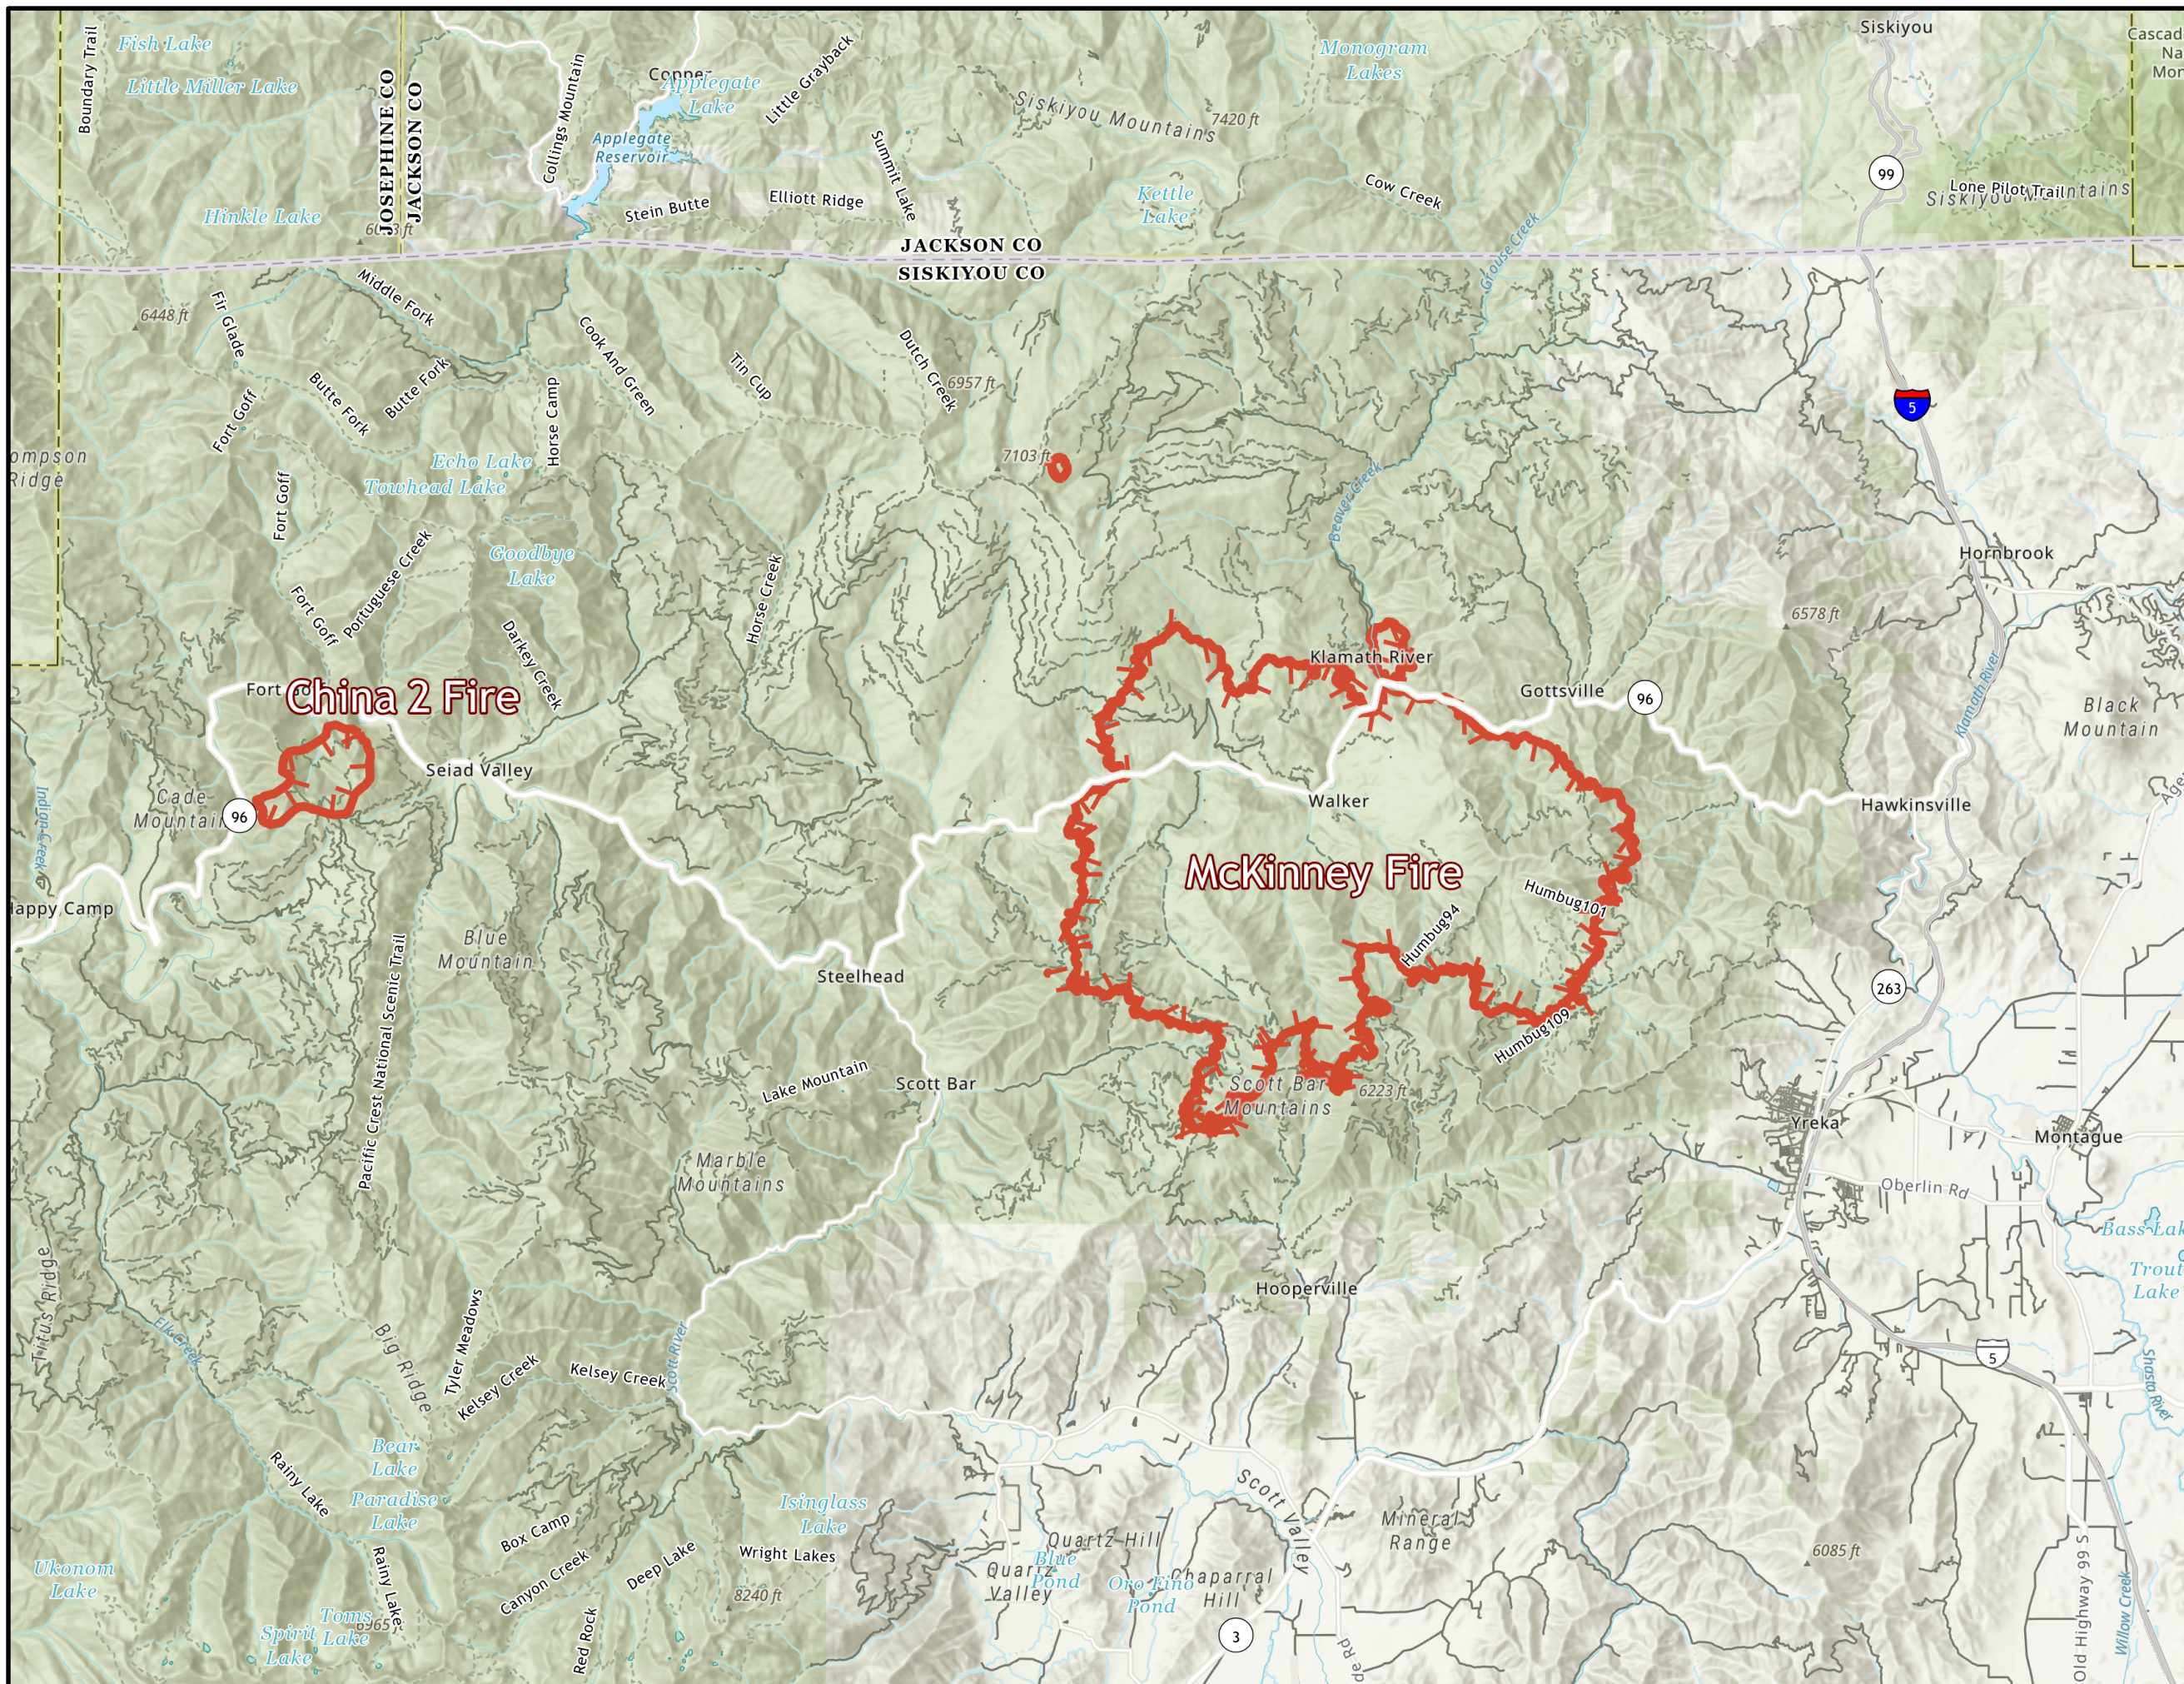

# Public Info Map

## China 2 Fire

CA-KNF-006200

July 31, 2022

51,468 acres at 7/31 at 00:23

326 acres at 7/30 at 10:58

 Uncontained

Transportation

 Expressway

 Local Connector

 Local Road

 Ramp

 4WD

 Trails

1:220,000

Datum: North American 1983