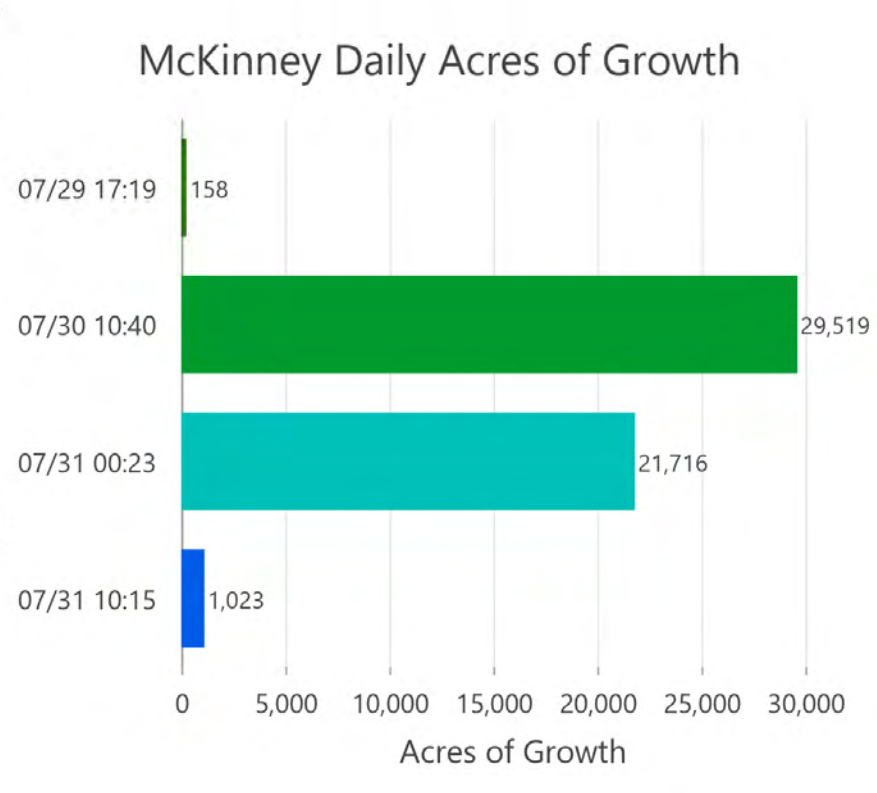

Progression Map

McKinney Fire

CA-KNF-006177

July 31, 2022

0 1/4 1/2 3/4 1
Miles

0 1/4 1/2 1 1 1/2 2
Kilometers

California Interagency Incident Management Team

1:26,000

Datum: North American 1983