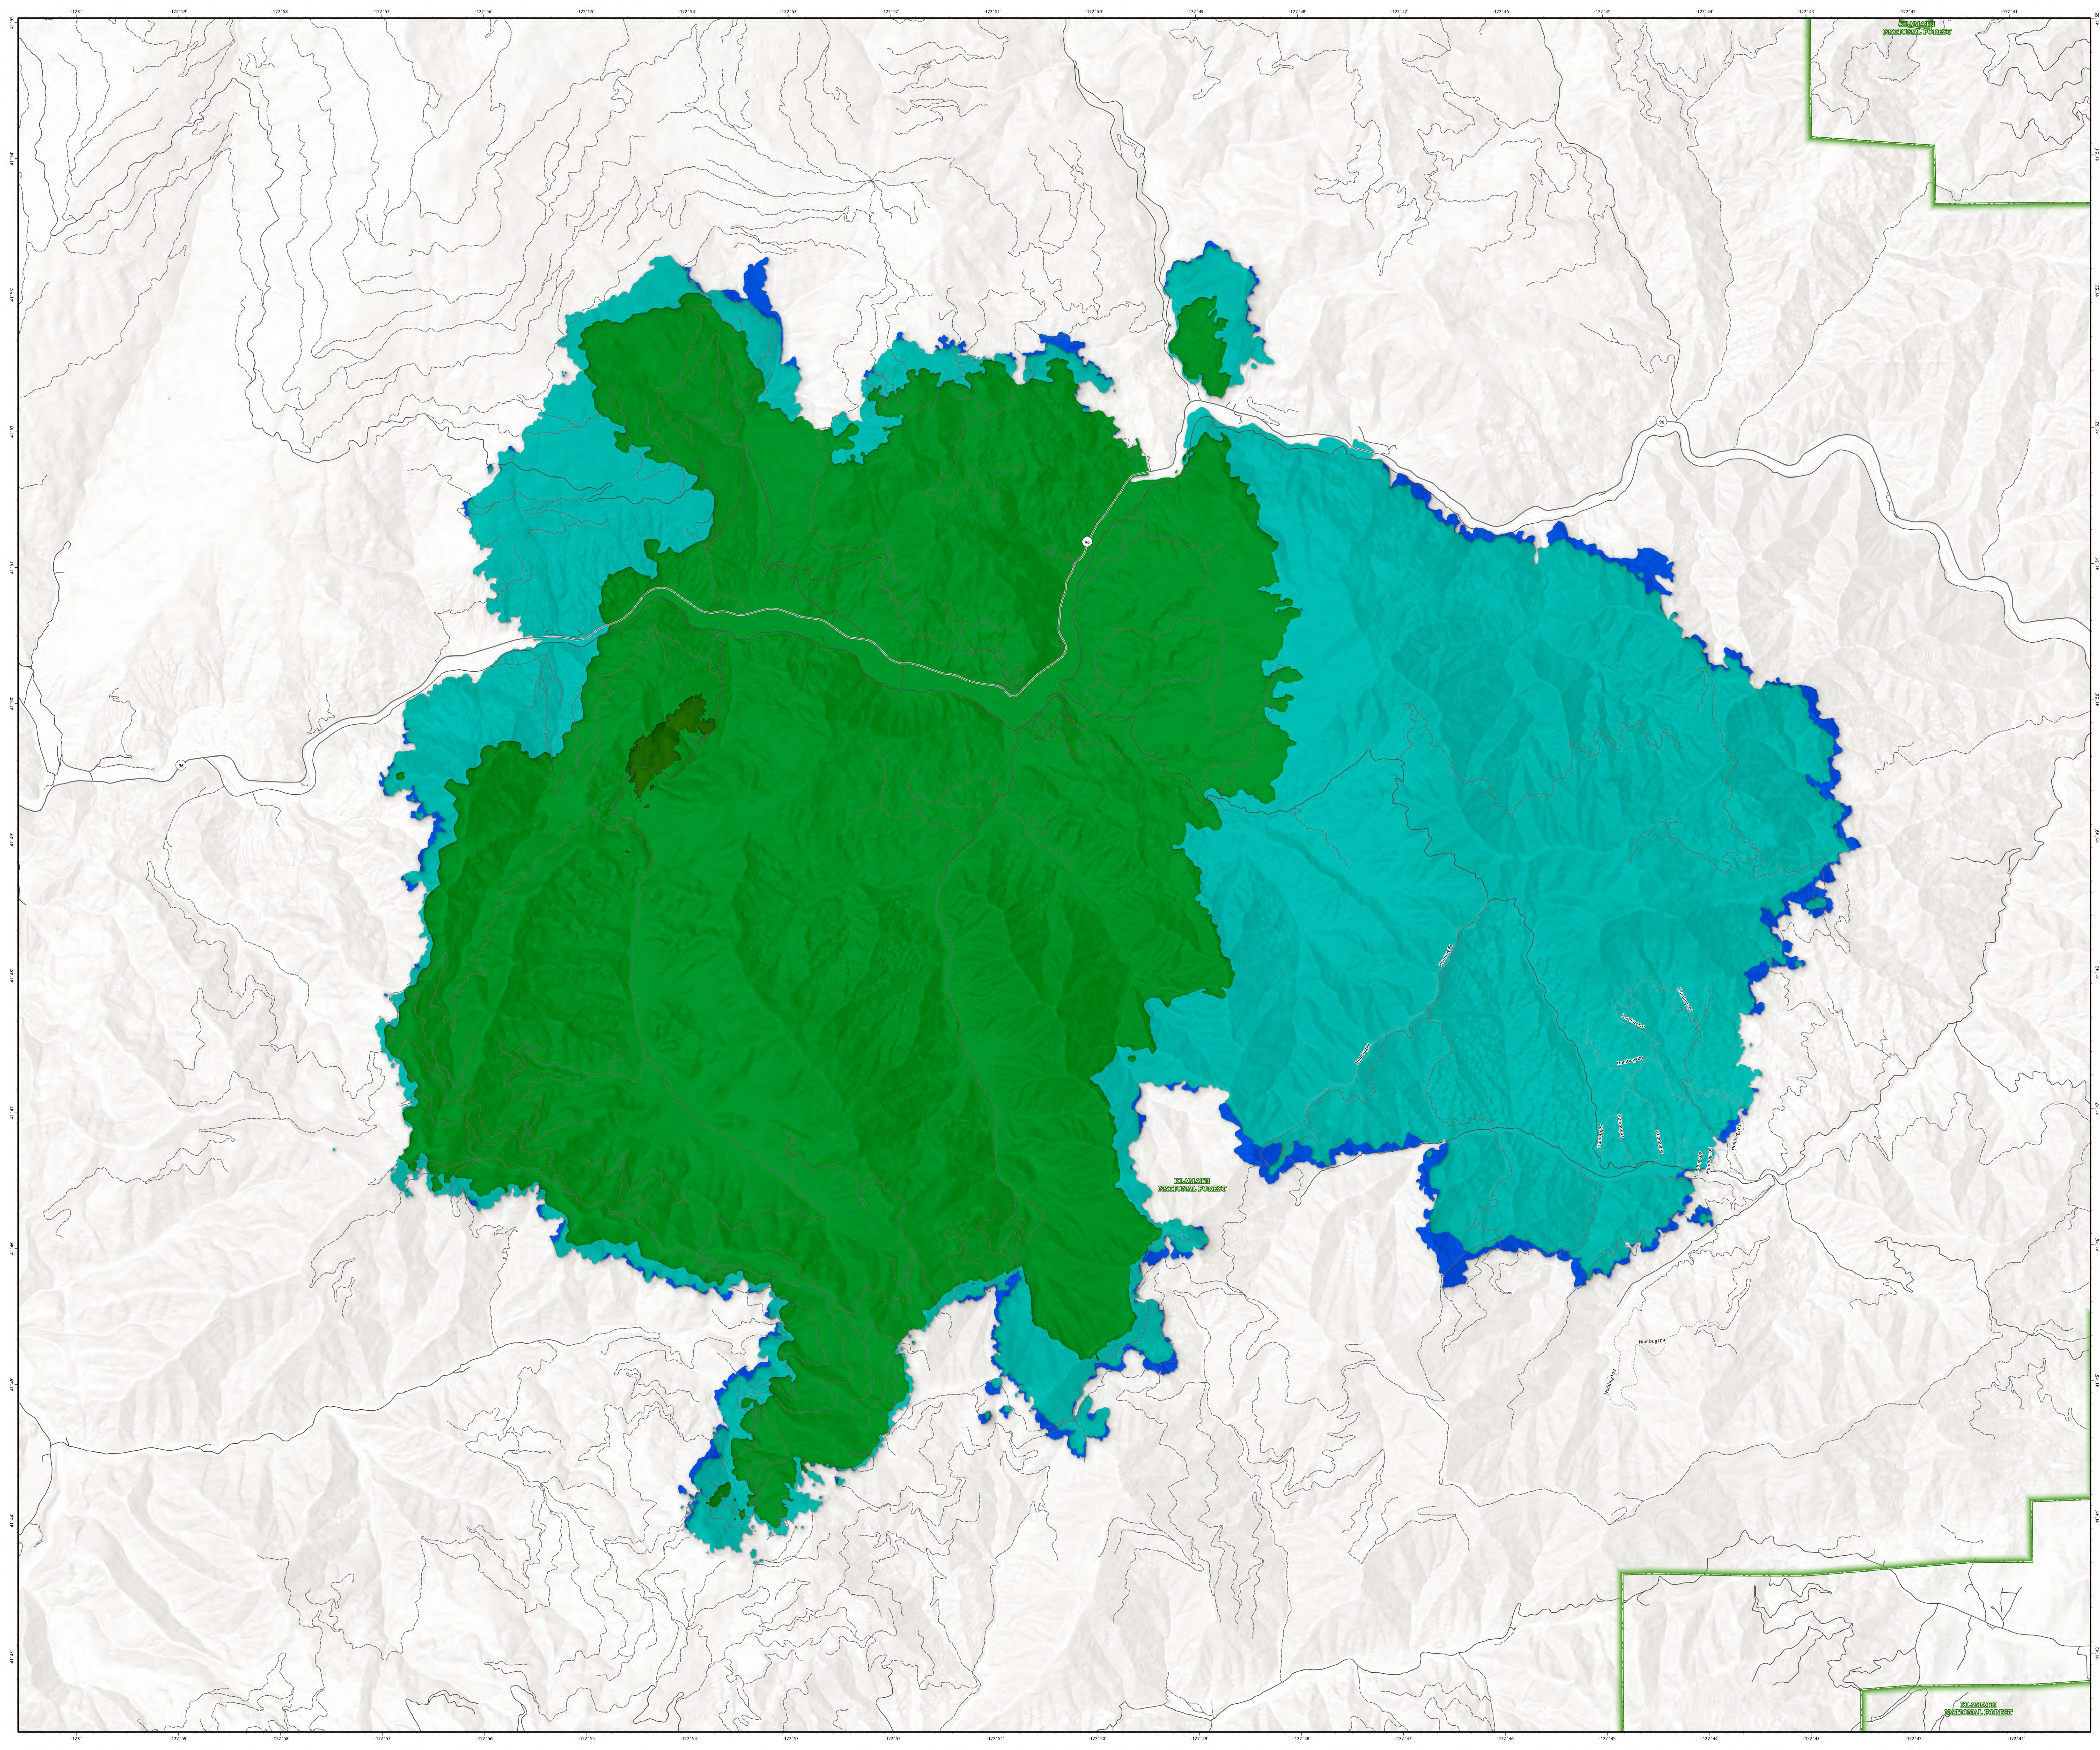

Progression Map

McKinney Fire

CA-KNF-006177

July 31, 2022

0 1/4 1/2 3/4 1
Miles

0 1/4 1/2 1 1 1/2 2
Kilometers

California Interagency Incident Management Team

1:26,000

Datum: North American 1983