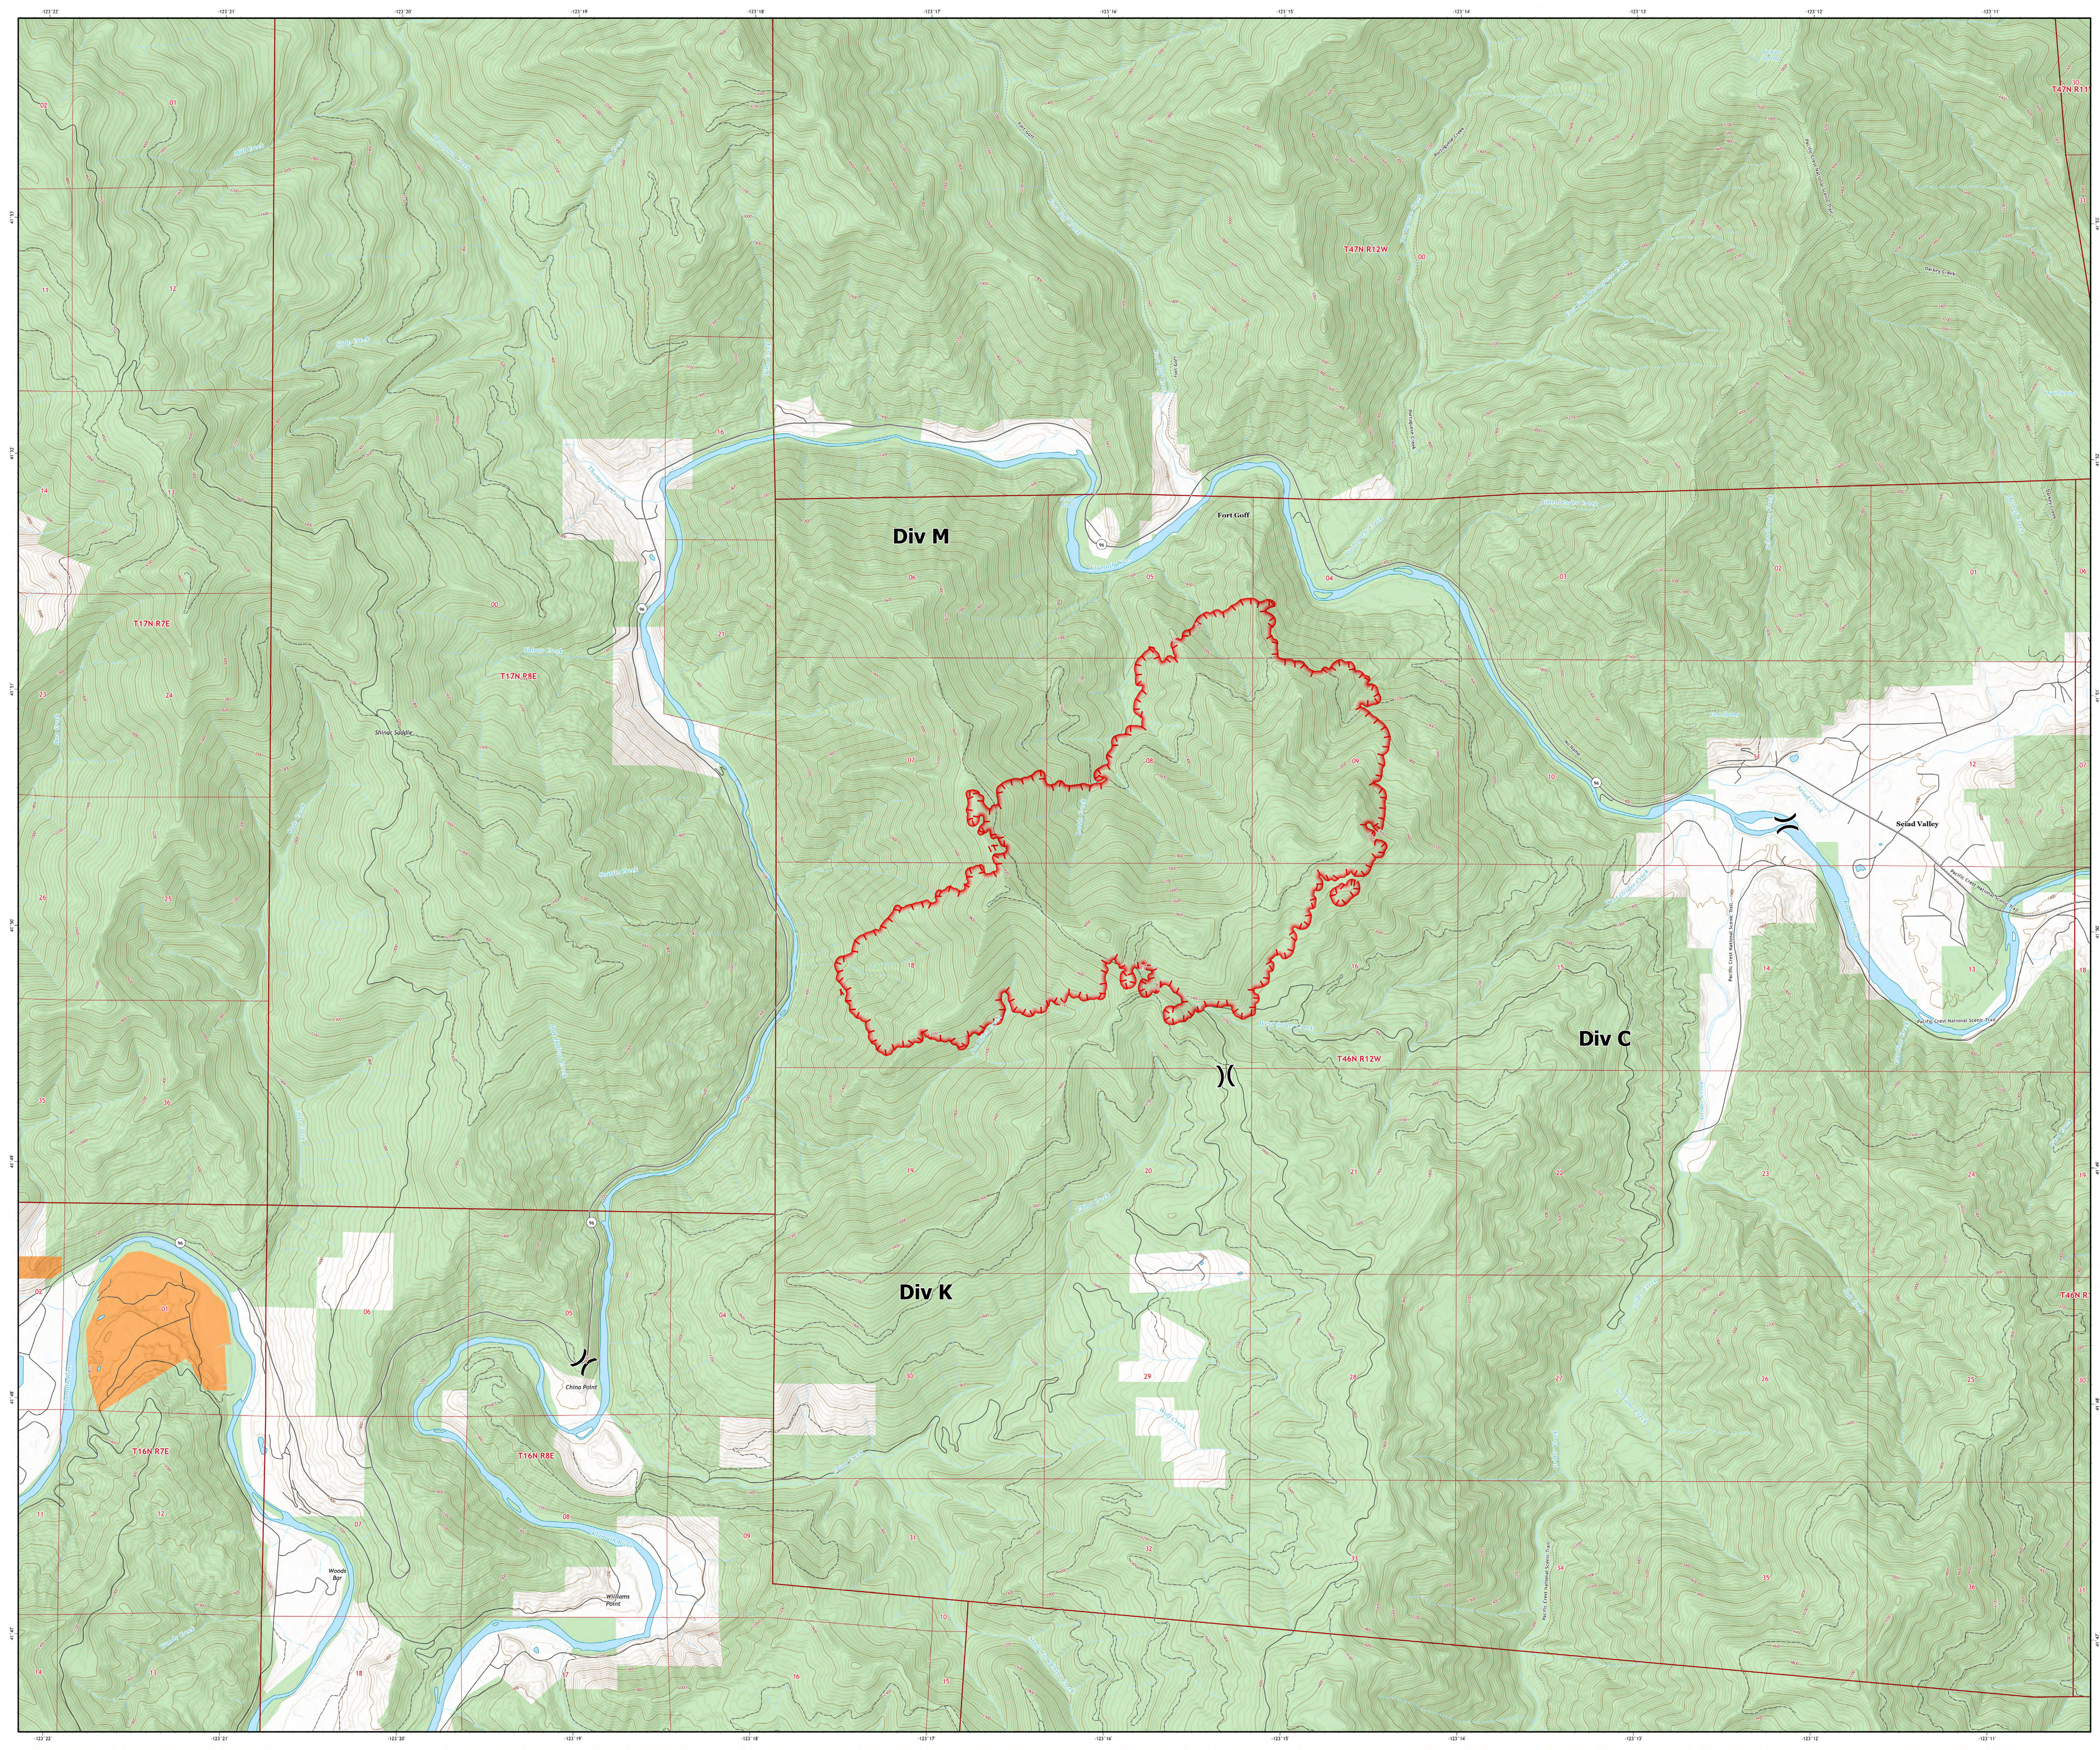

Operations Map

China 2 Fire

CA-KNF-006200

August 1, 2022

1,989 acres on 7/31 at 21:45

() Division Break

Uncontained

Transportation
Local Connector
Local Road
4WD

Surface Management by Agency
Bureau of Indian Affairs (BIA)
US Forest Service (USFS)

California
Interagency
Incident
Management
Team

1:15,000
Datum: North American 1983