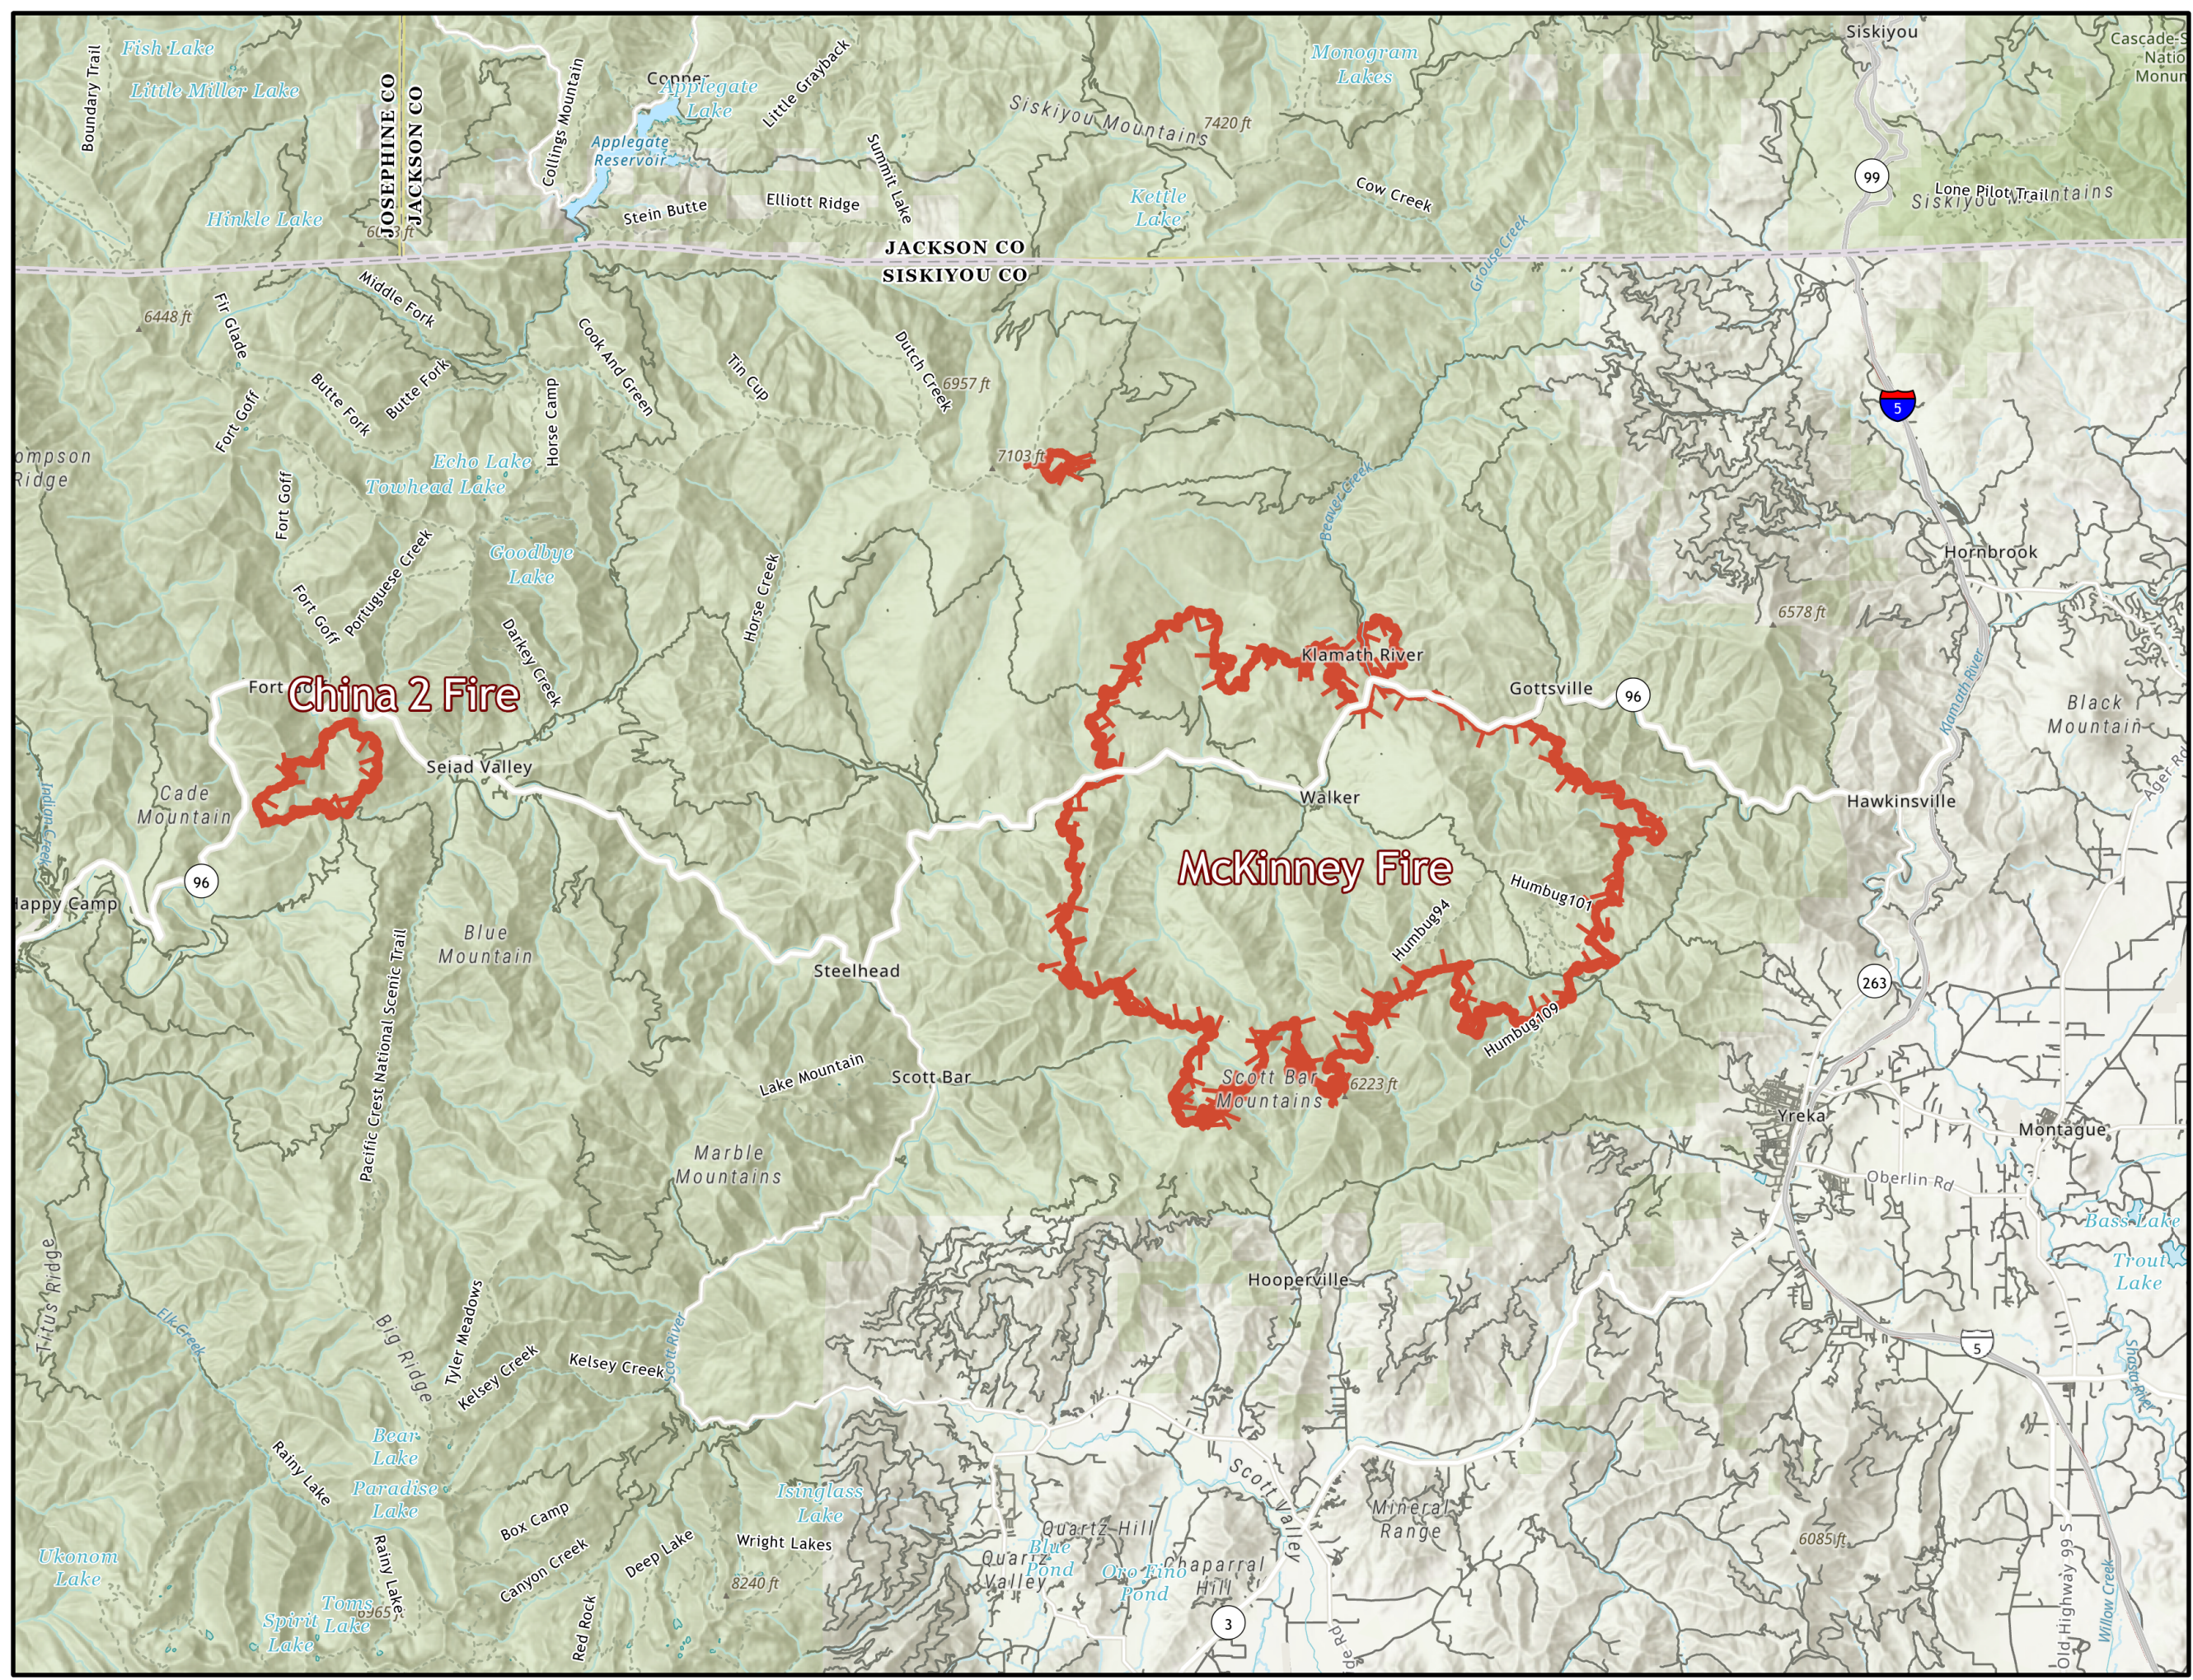

Public Info Map

McKinney Fire

CA-KNF-006177

China 2 Fire

CA-KNF-006200

August 1, 2022

55,493 acres at 7/31 at 21:32

1,989 acres at 7/31 at 21:45

 Uncontained

Transportation

 Expressway

 Local Connector

 Local Road

 Trails

1:220,000

Datum: North American 1983