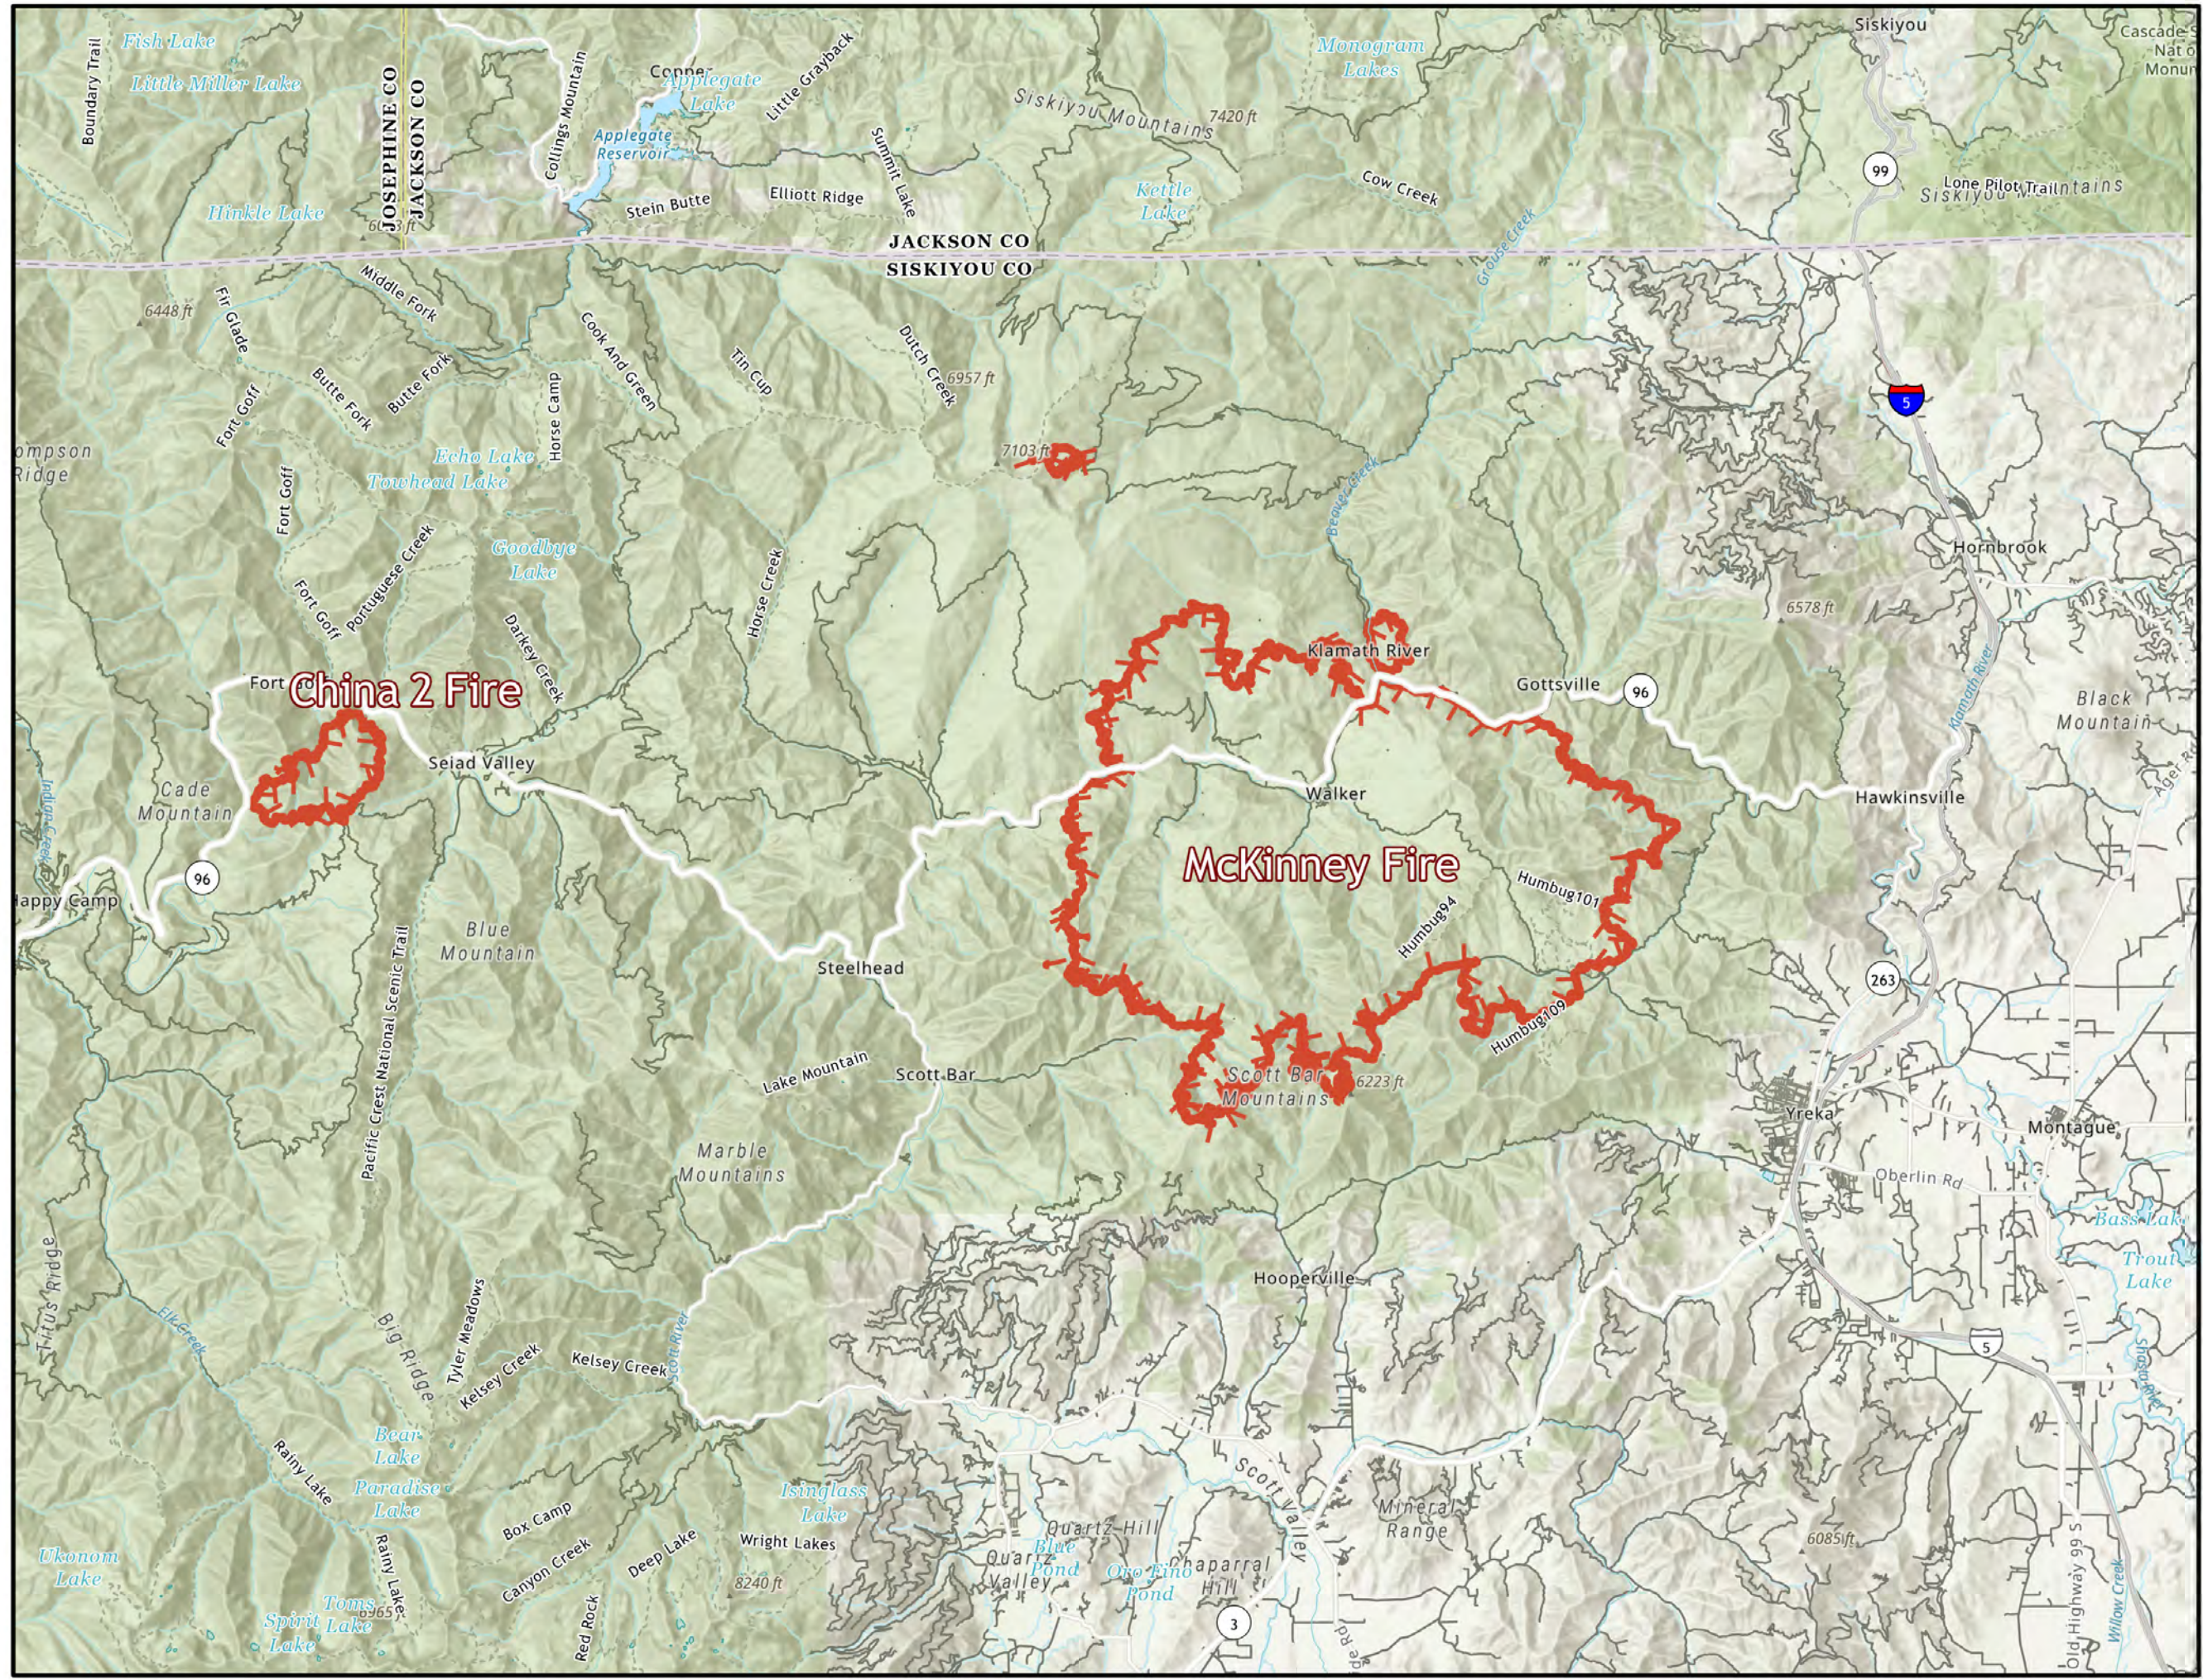

Public Info Map

McKinney Fire
CA-KNF-006177
China 2 Fire
CA-KNF-006200

August 2, 2022
56,459 acres at 8/1 at 21:32
2,329 acres at 8/1 at 17:20

-  Uncontained
- Transportation
 -  Expressway
 -  Local Connector
 -  Local Road
 -  Trails

1:220,000
Datum: North American 1983