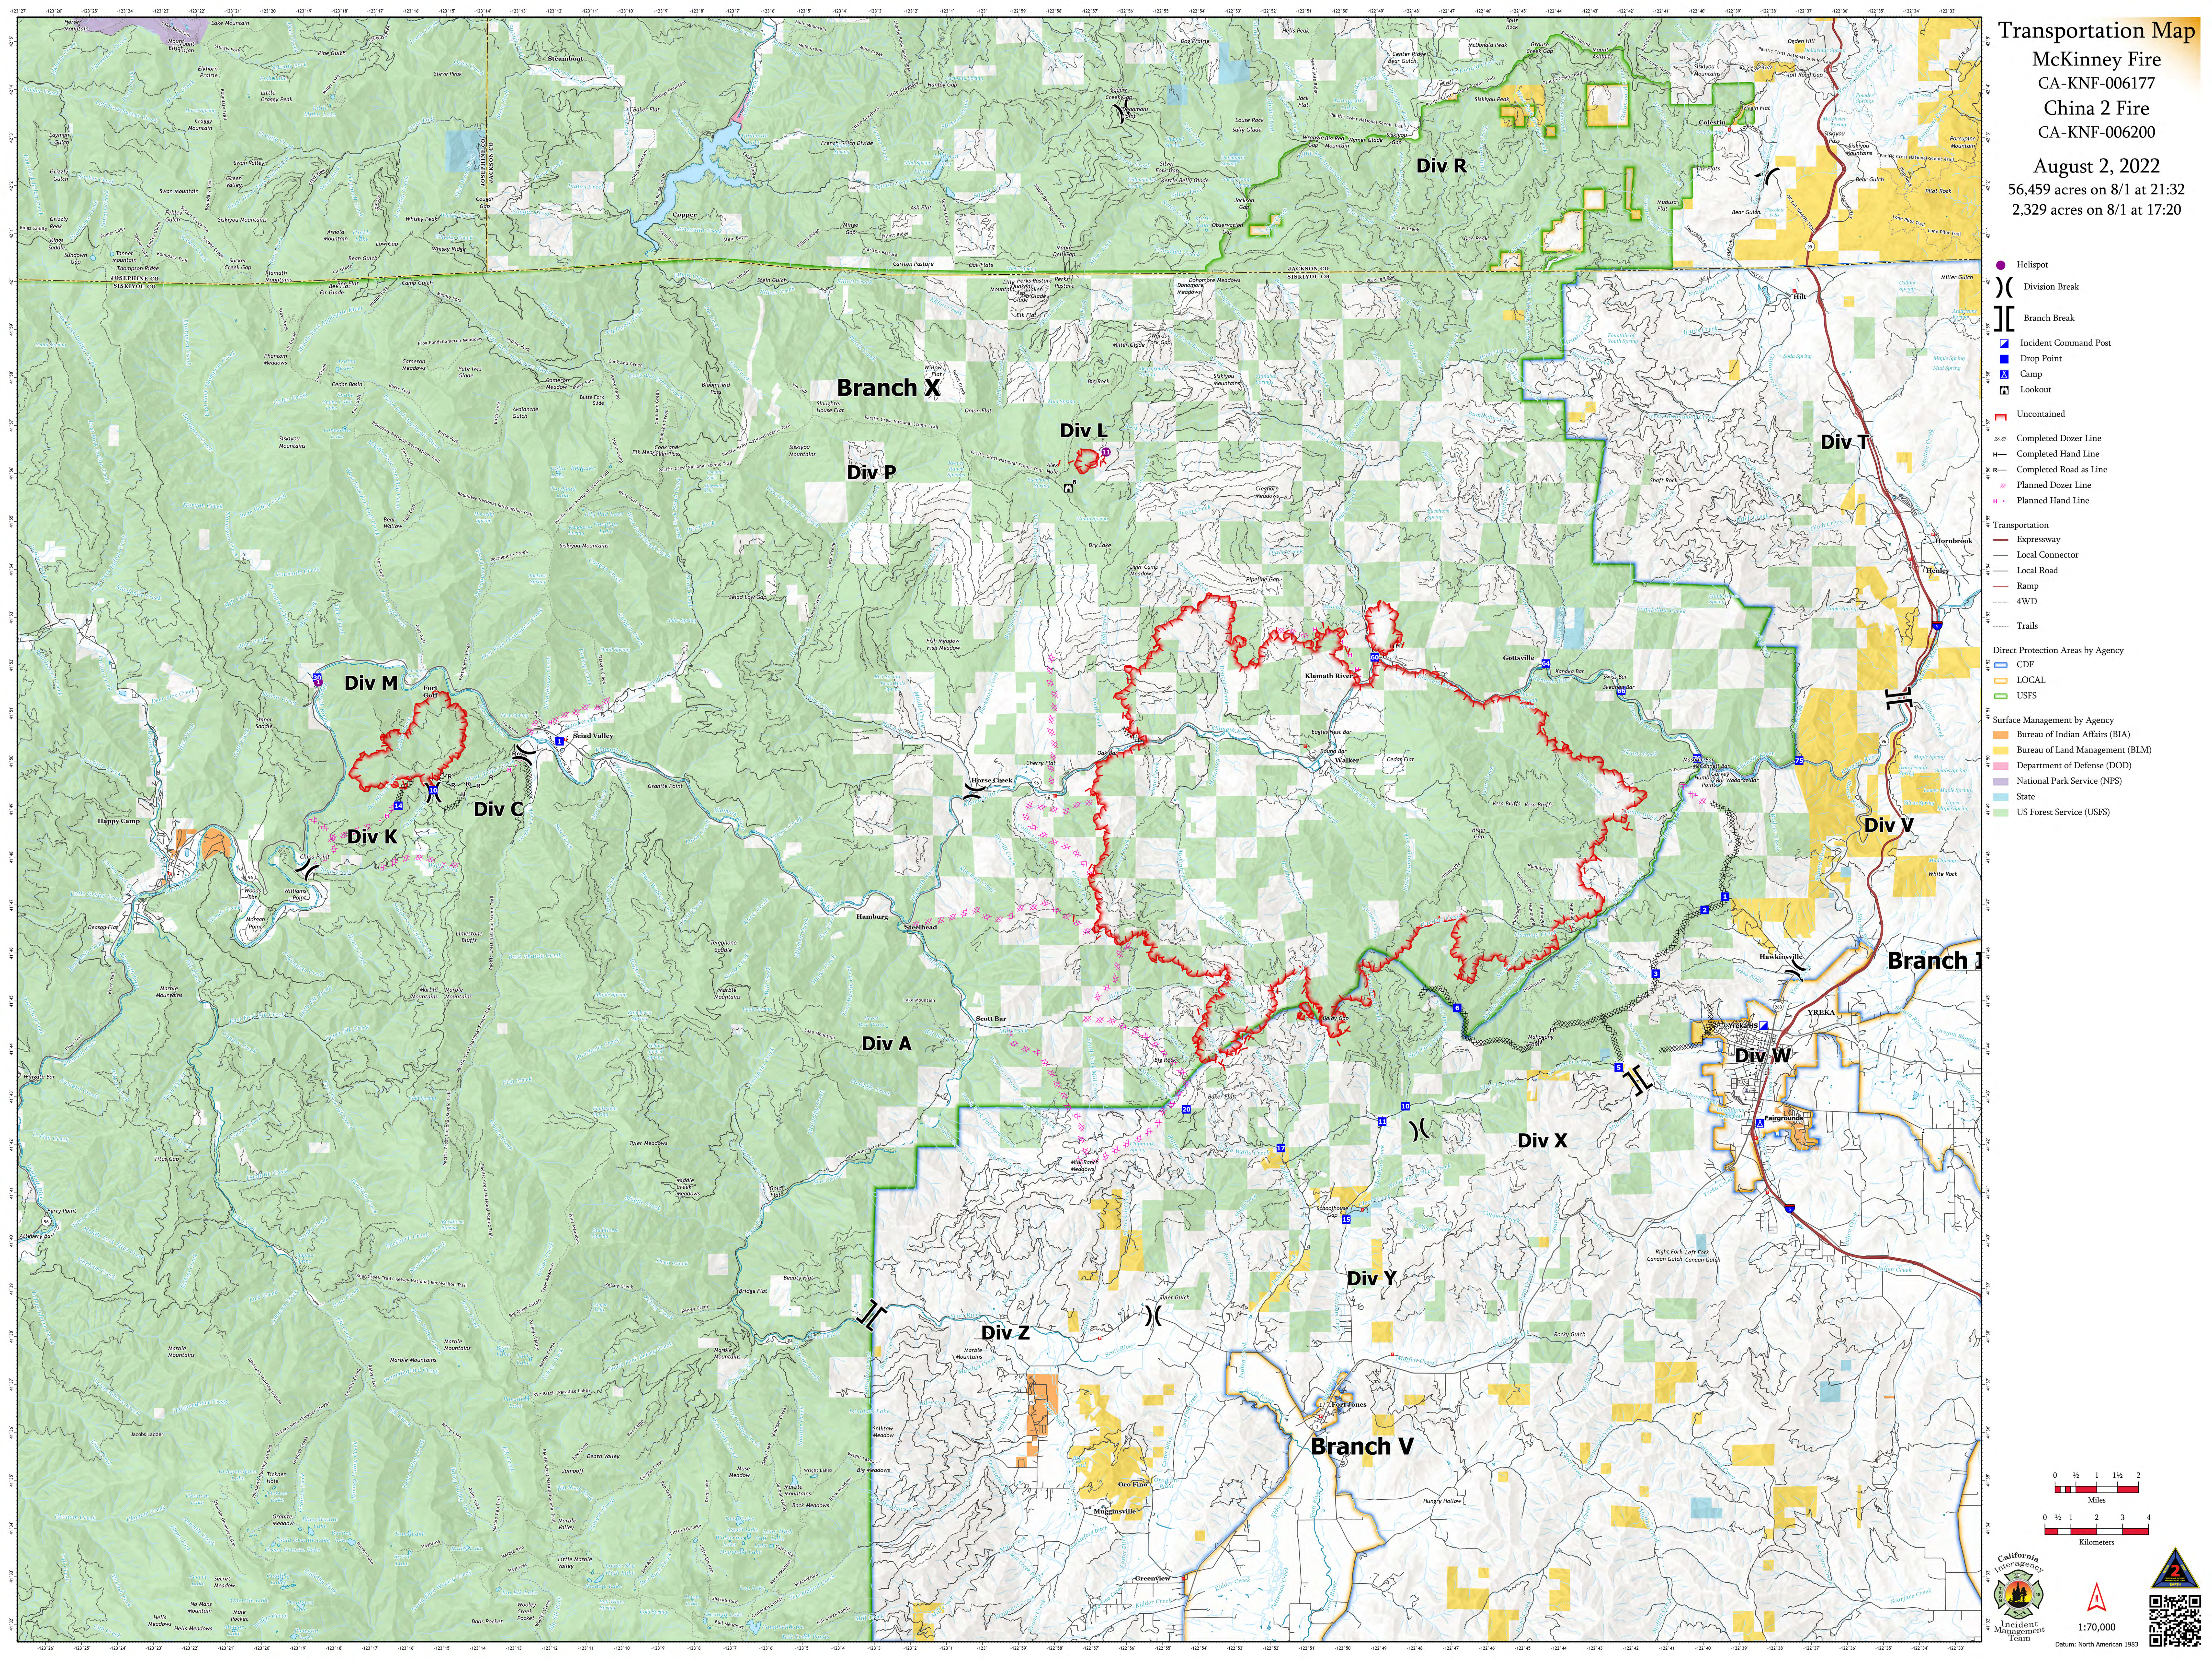

Transportation Map

McKinney Fire

CA-KNF-006177

China 2 Fire

CA-KNF-006200

August 2, 2022

56,459 acres on 8/1 at 21:32

2,329 acres on 8/1 at 17:20

- Helispot
- ⌋ Division Break
- ⌋ Branch Break
- 📍 Incident Command Post
- 📍 Drop Point
- 📍 Camp
- 📍 Lookout
- 🔴 Uncontained
- Completed Dozer Line
- Completed Hand Line
- Completed Road as Line
- Planned Dozer Line
- Planned Hand Line

- Transportation
 - Expressway
 - Local Connector
 - Local Road
 - Ramp
 - 4WD
 - Trails

- Direct Protection Areas by Agency
 - 🔵 CDF
 - 🟡 LOCAL
 - 🟢 USFS
- Surface Management by Agency
 - 🟠 Bureau of Indian Affairs (BIA)
 - 🟡 Bureau of Land Management (BLM)
 - 🟠 Department of Defense (DOD)
 - 🟣 National Park Service (NPS)
 - 🟢 State
 - 🟢 US Forest Service (USFS)