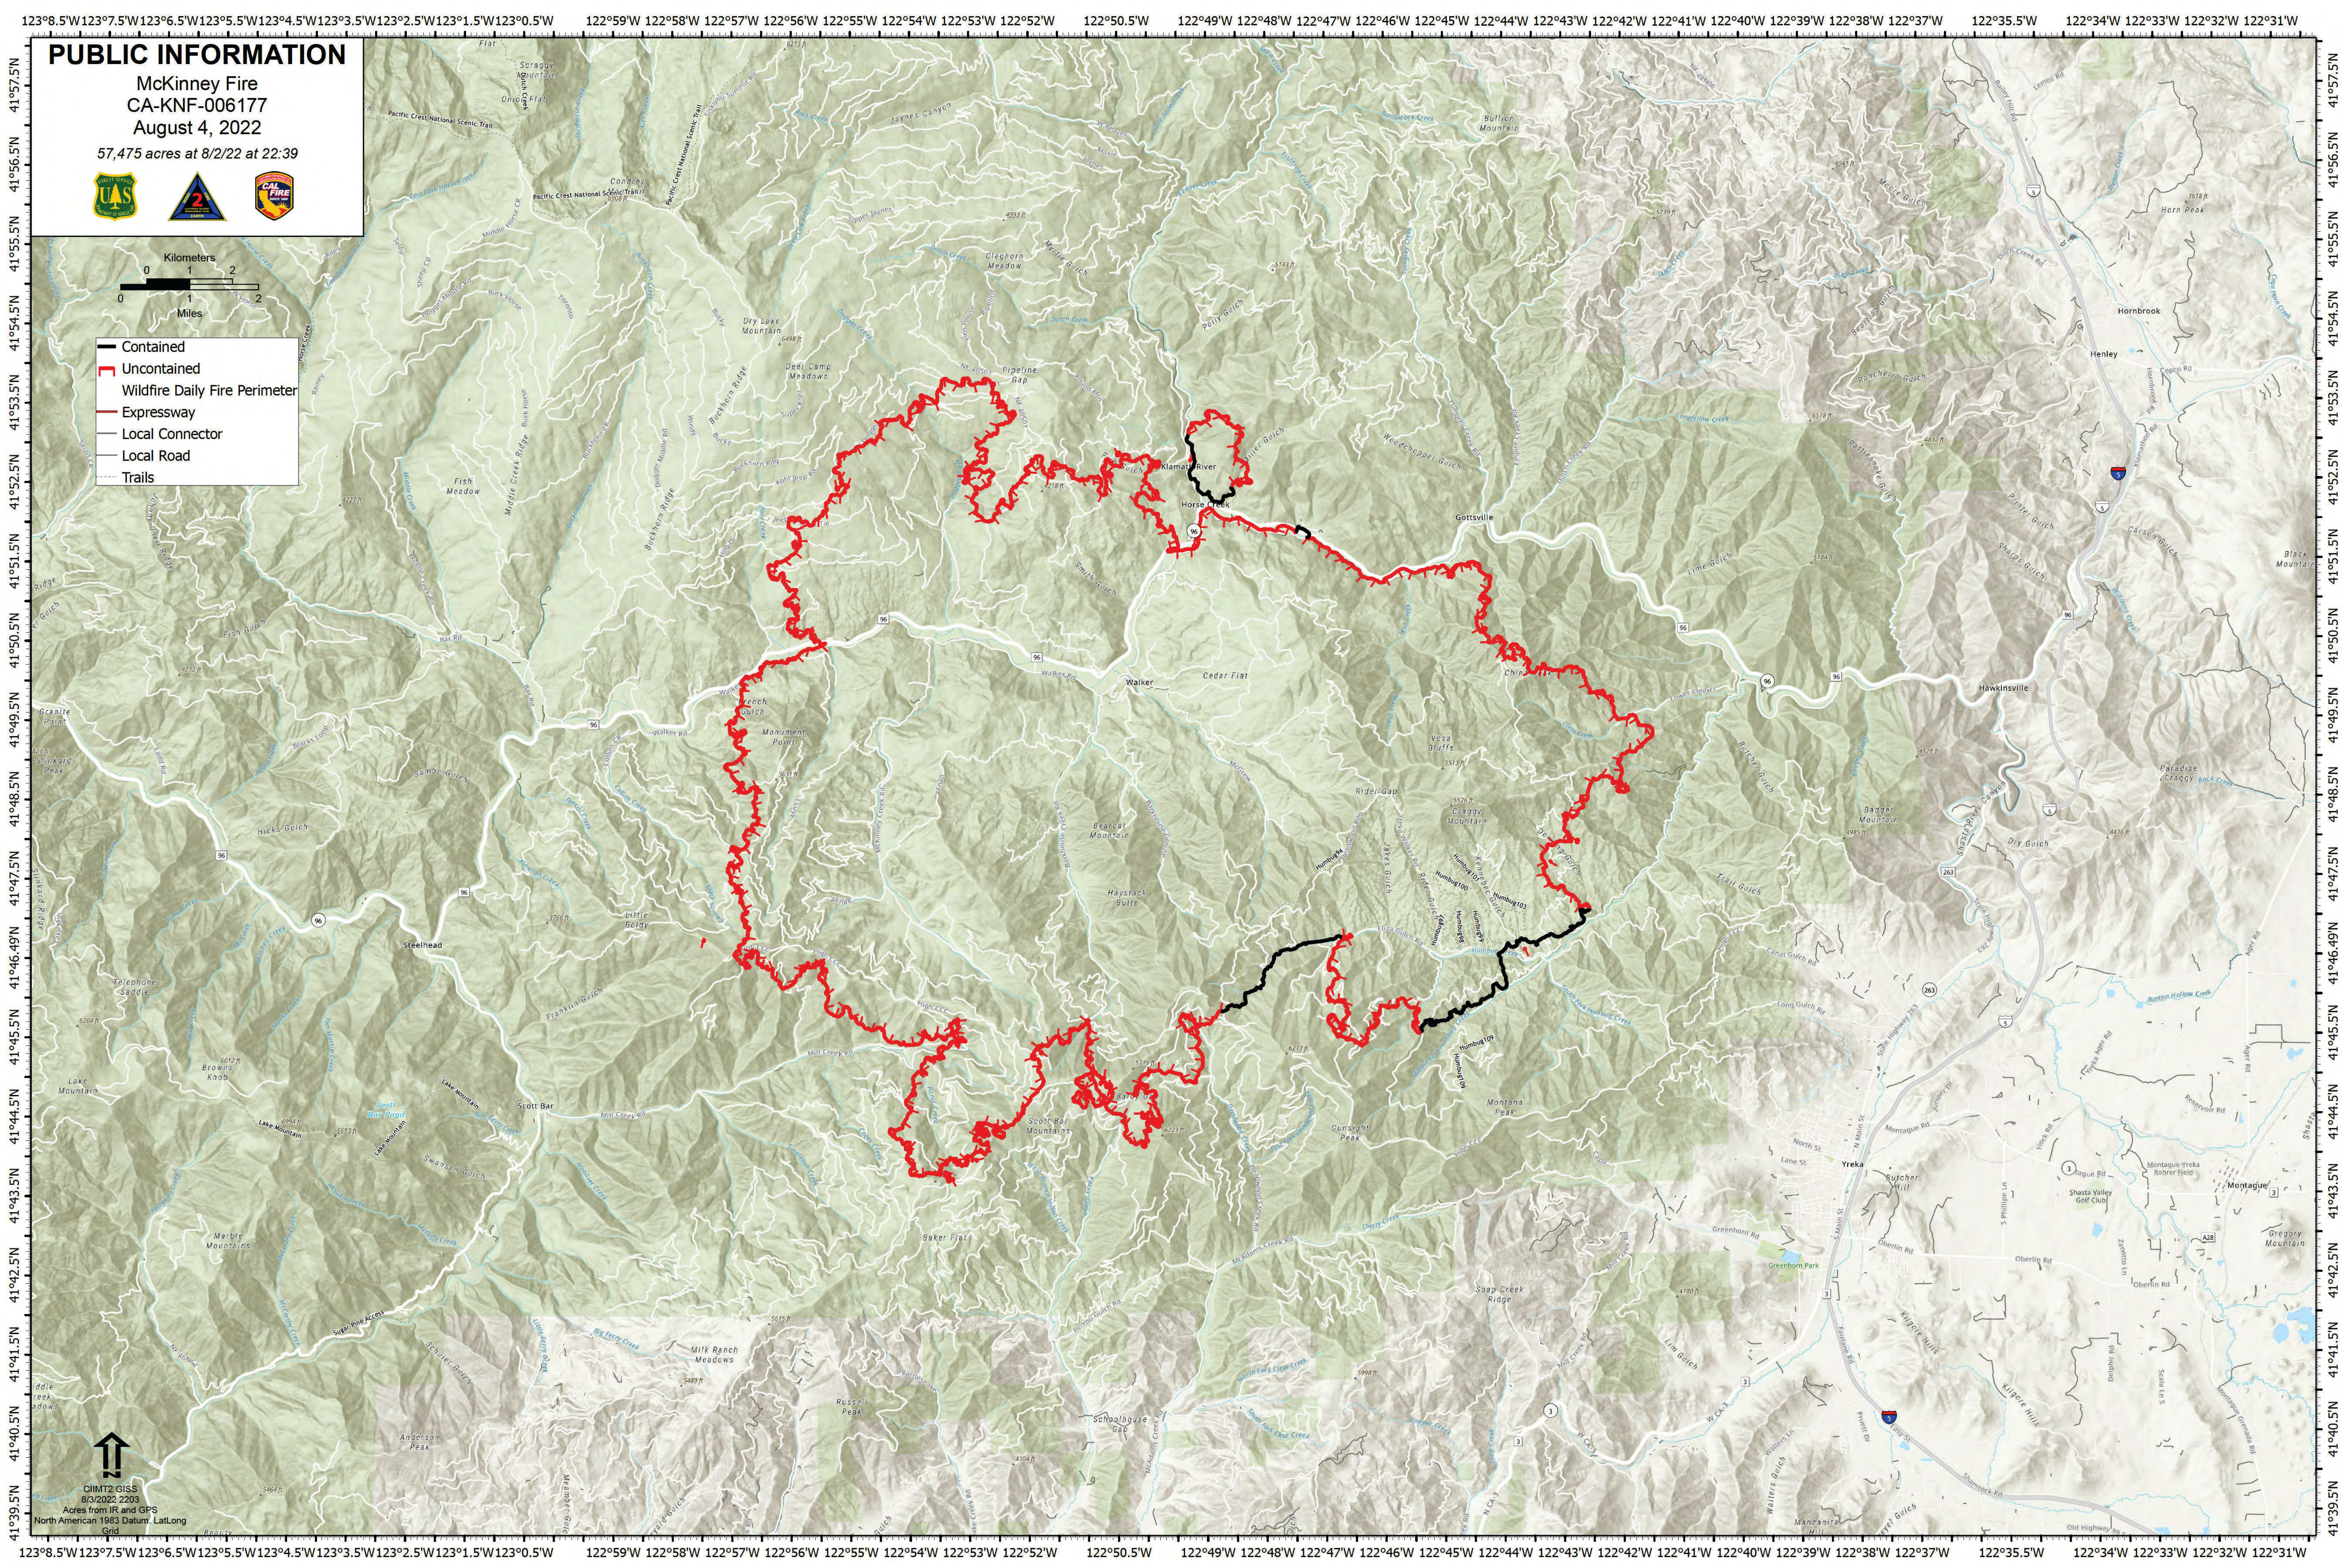

# PUBLIC INFORMATION

McKinney Fire  
CA-KNF-006177

August 4, 2022

57,475 acres at 8/2/22 at 22:39

- Contained
- Uncontained
- Wildfire Daily Fire Perimeter
- Expressway
- Local Connector
- Local Road
- Trails

QIMT2 GISS  
8/3/2022 22:03  
Acres from IR and GPS  
North American 1983 Datum, Lat/Long  
Grid