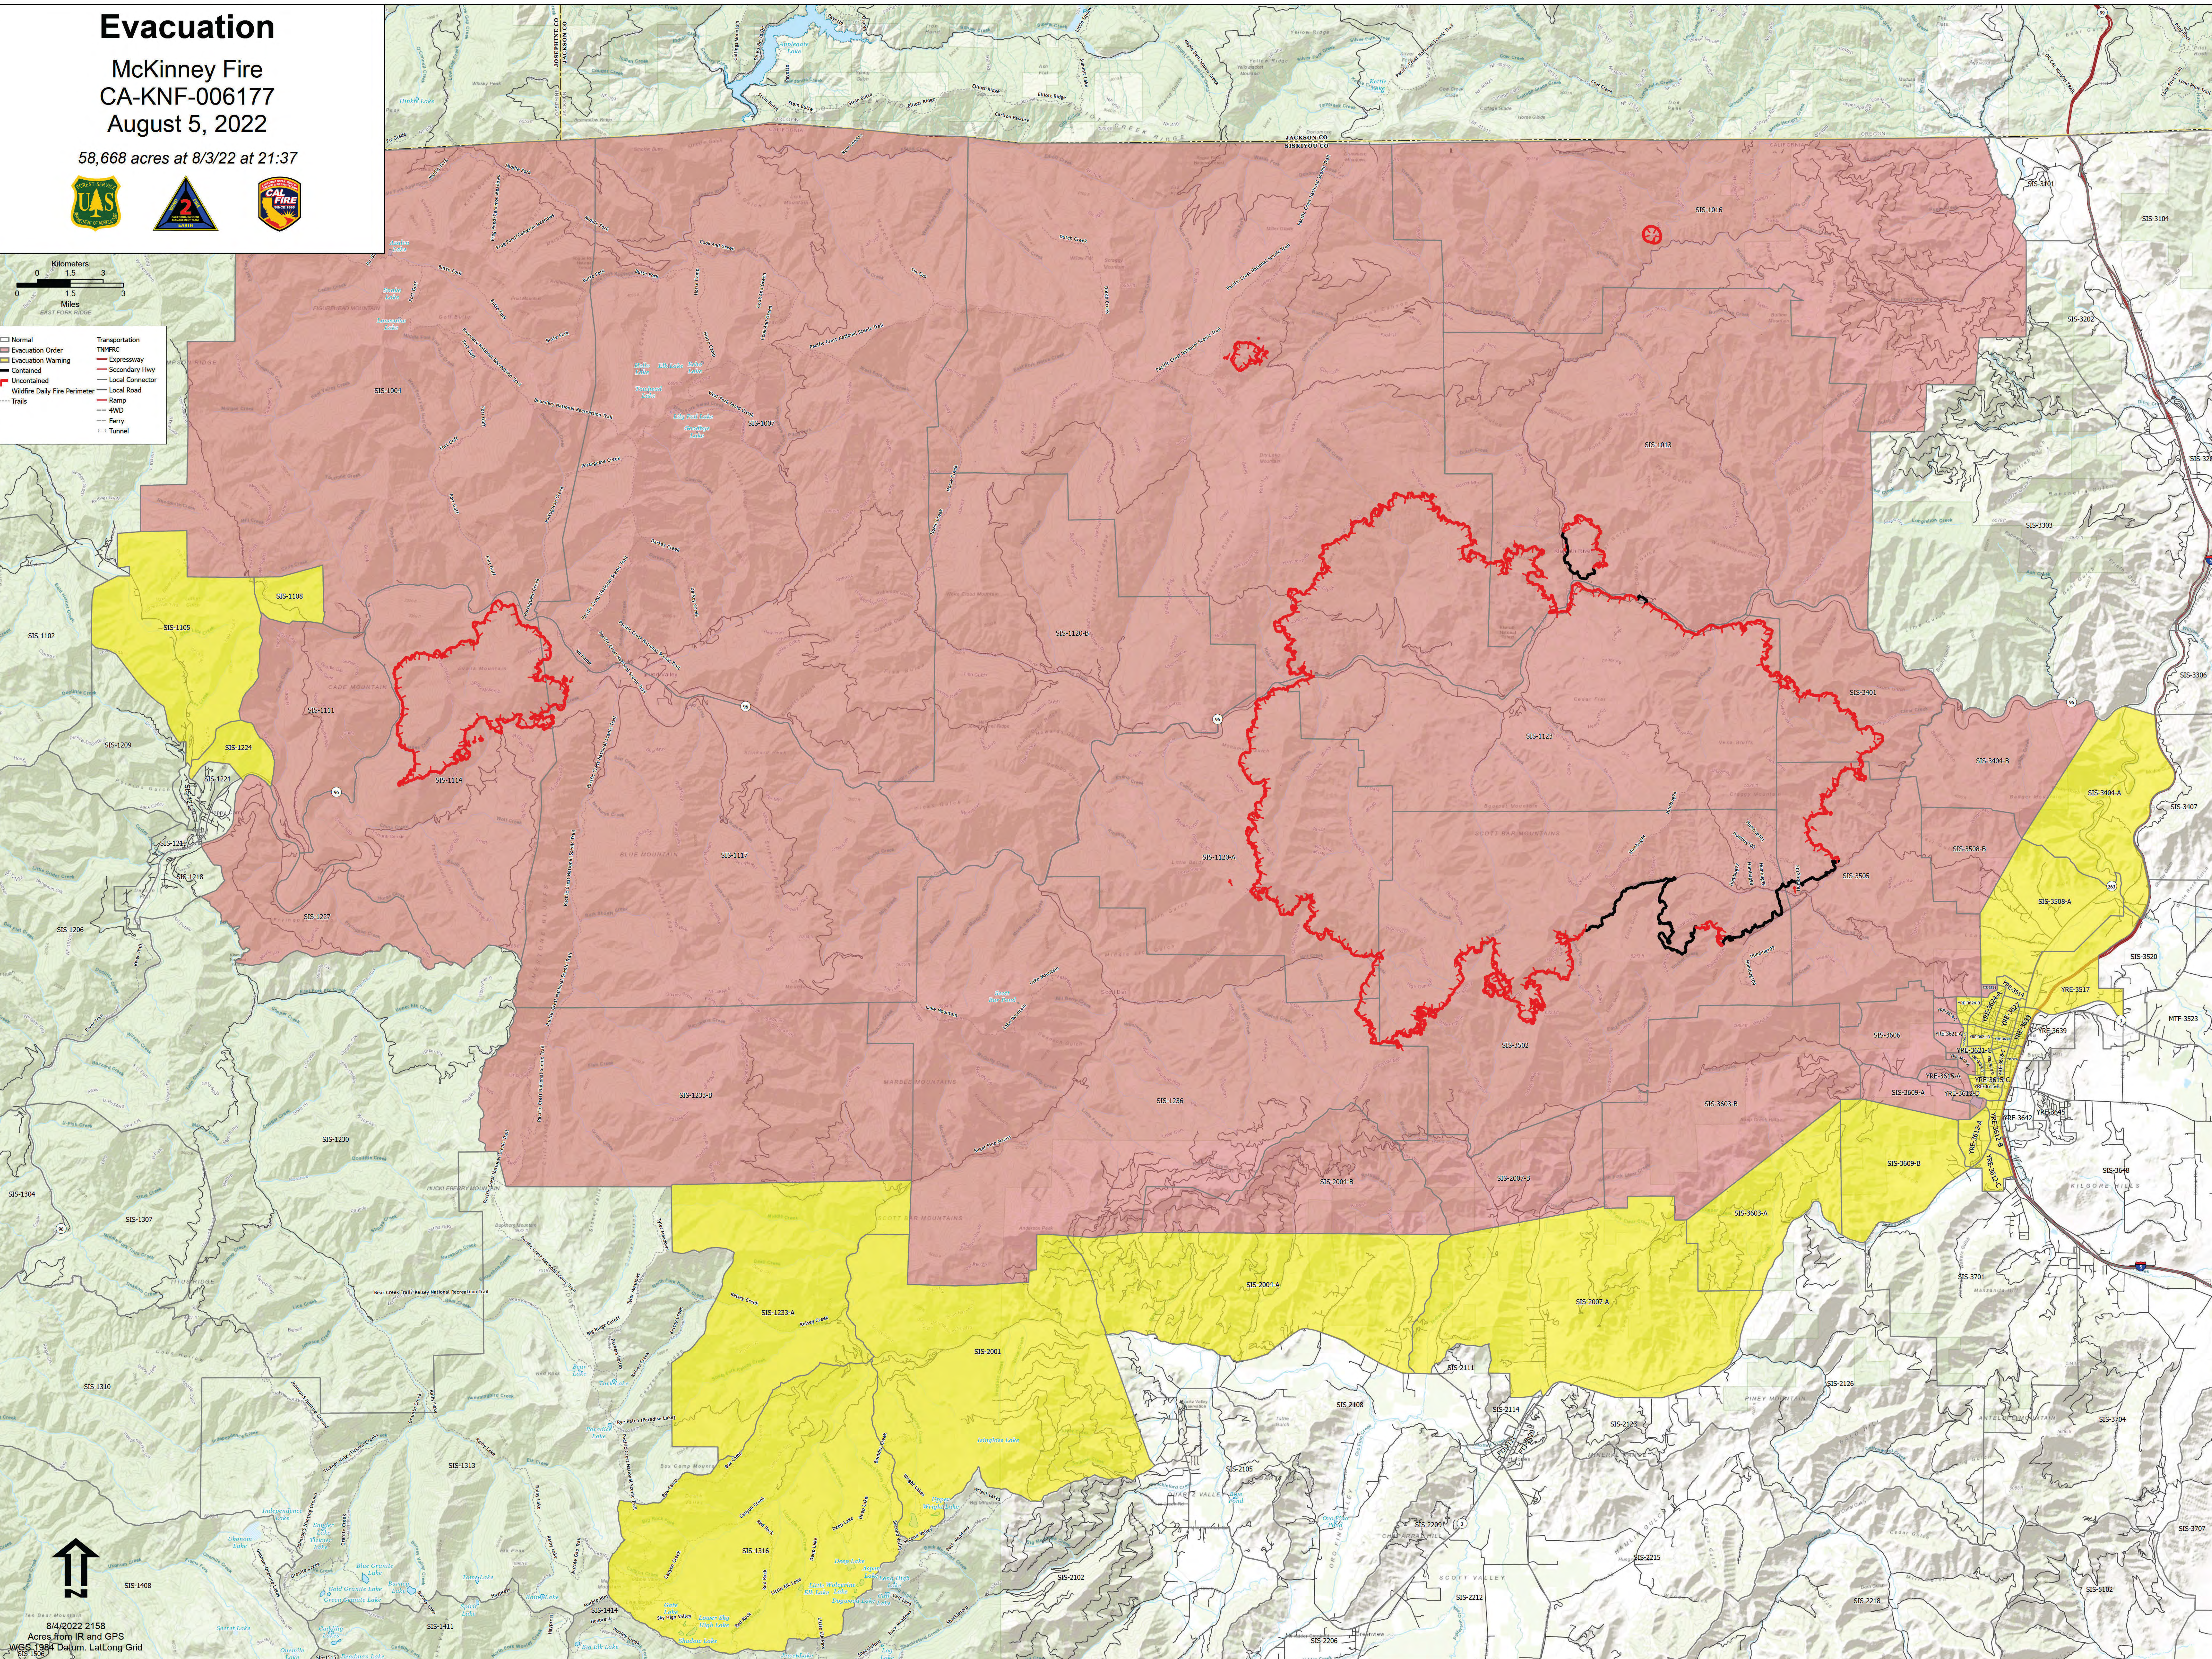

Evacuation

McKinney Fire
CA-KNF-006177
August 5, 2022

58,668 acres at 8/3/22 at 21:37

Normal	Transportation
Evacuation Order	TNMRIC
Evacuation Warning	Expressway
Contained	Secondary Hwy
Uncontained	Local Connector
Wildfire Daily Fire Perimeter	Local Road
Trails	Ramp
	4WD
	Ferry
	Tunnel

8/4/2022 21:58
Acres from IR and GPS
WGS 1984 Datum, LatLong Grid