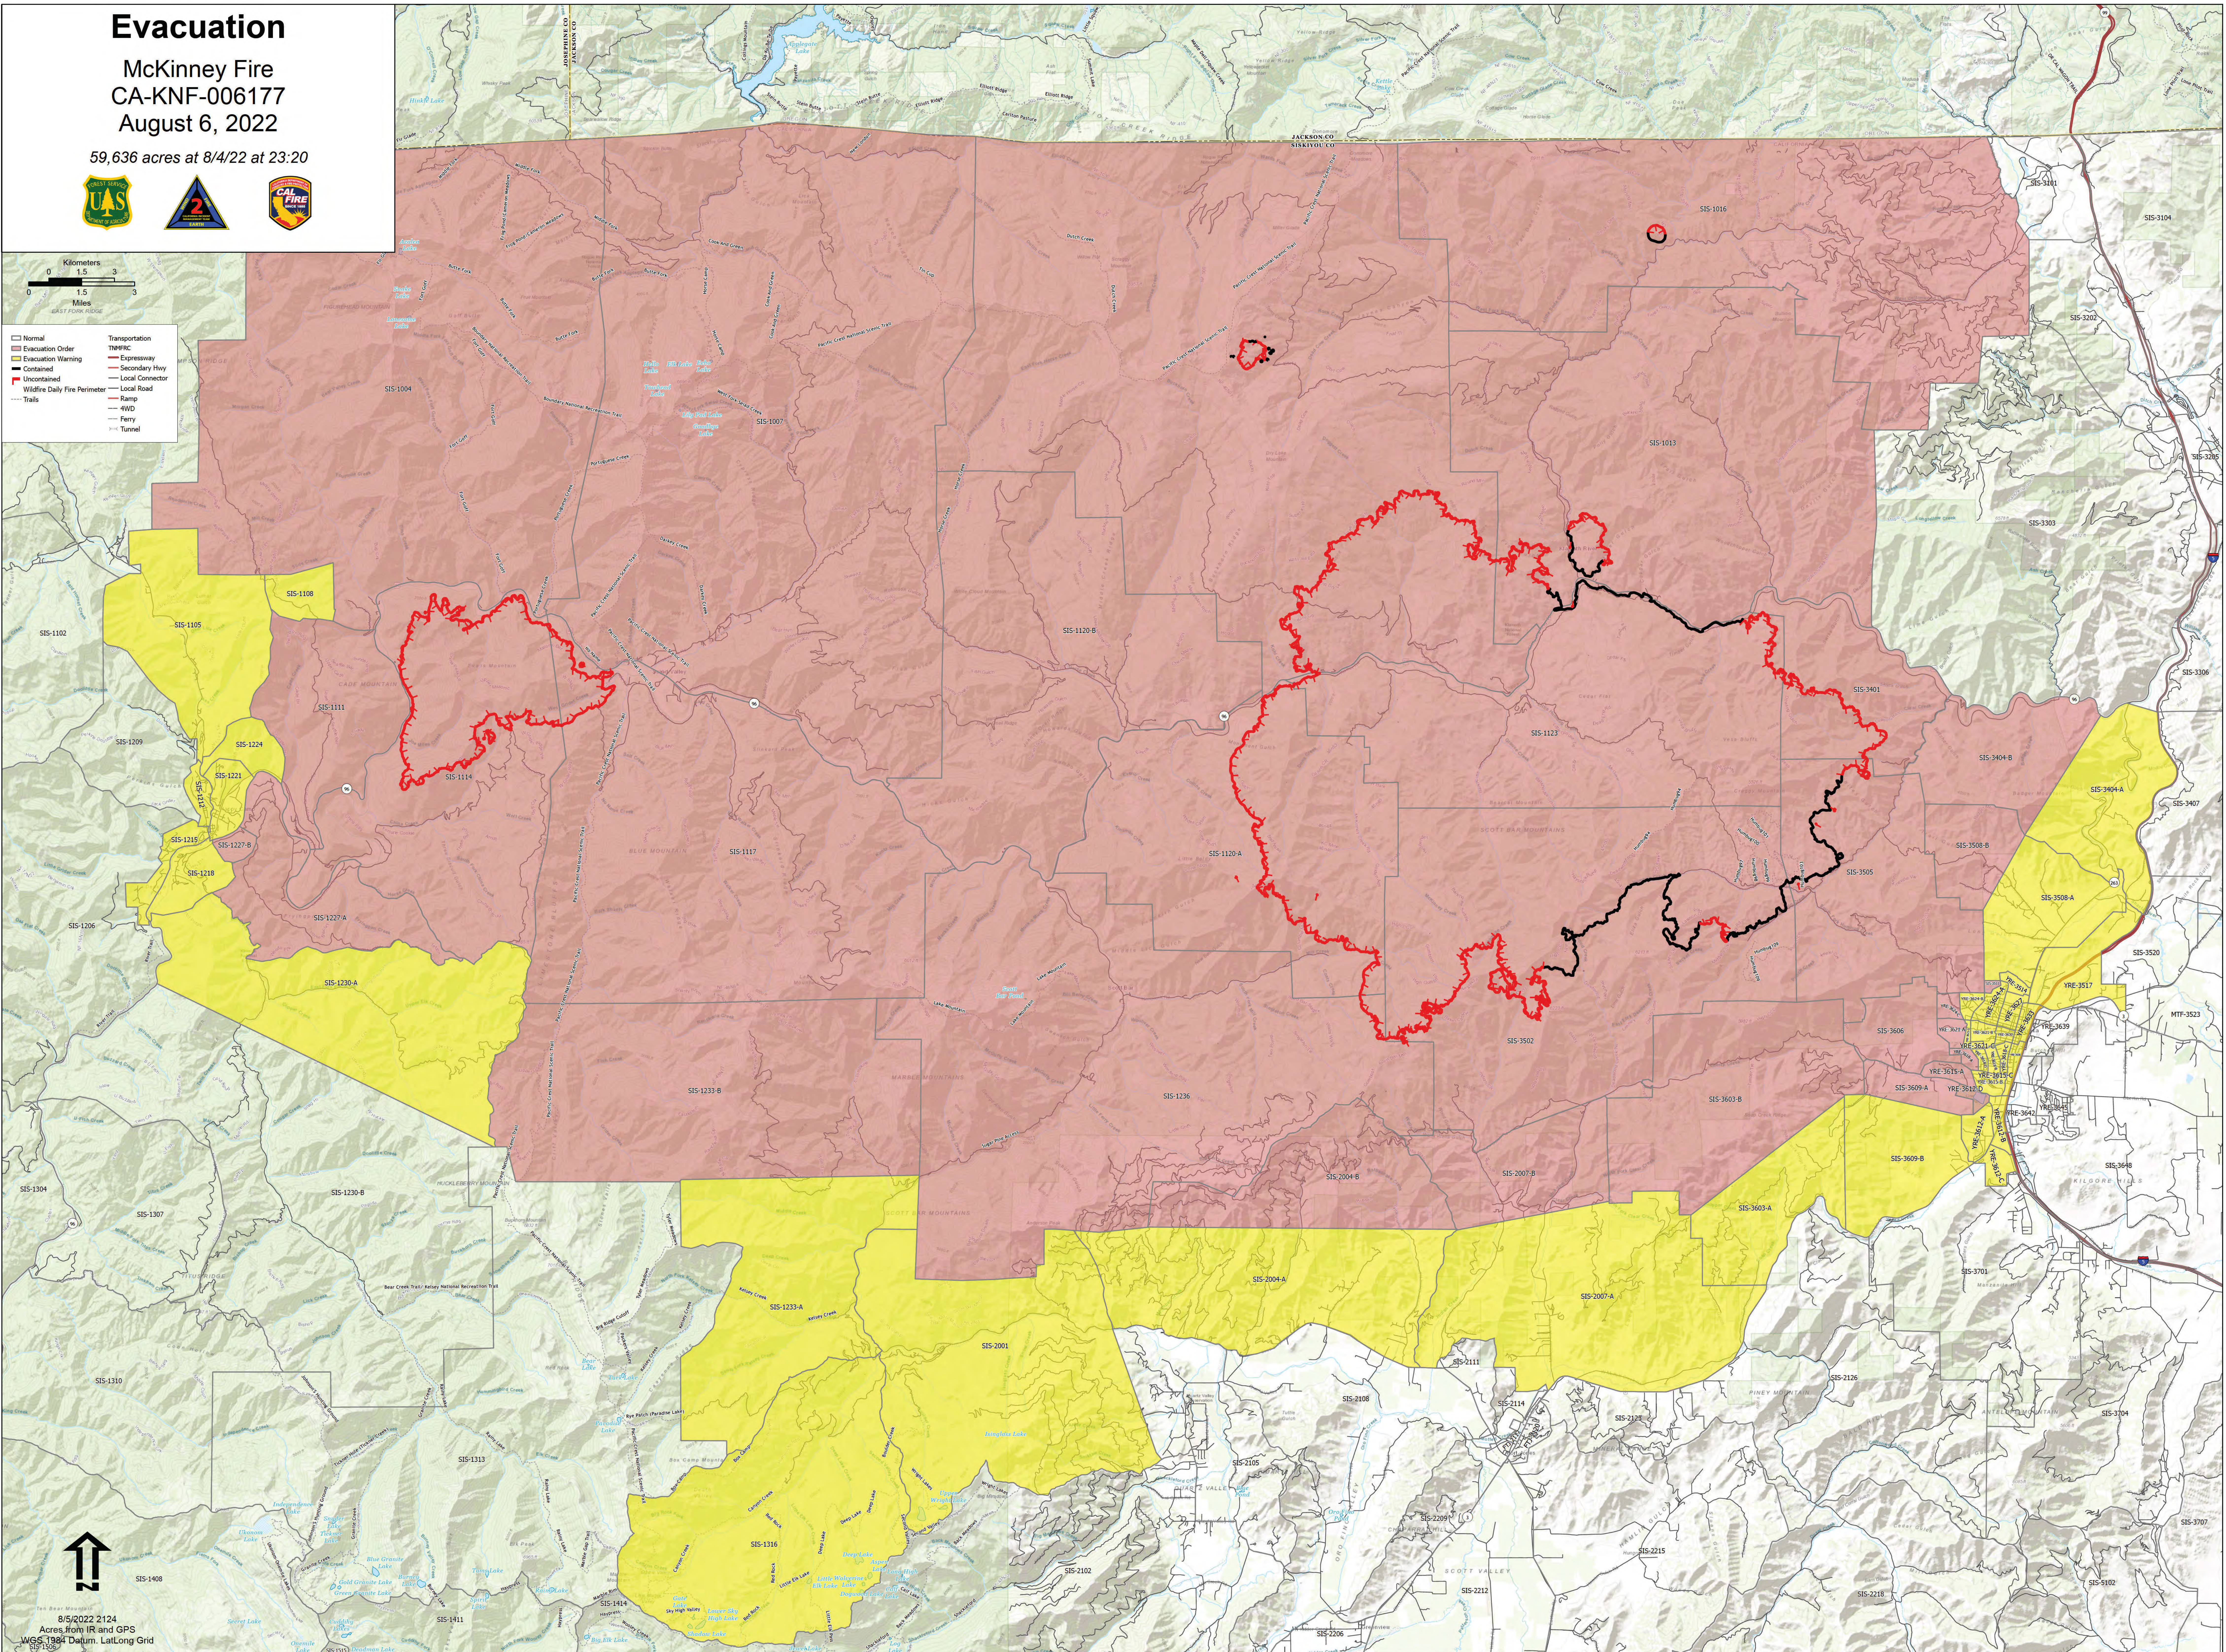

Evacuation

McKinney Fire
CA-KNF-006177
August 6, 2022

59,636 acres at 8/4/22 at 23:20

- | | |
|-------------------------------|-----------------|
| Normal | Transportation |
| Evacuation Order | TNMRIC |
| Evacuation Warning | Expressway |
| Contained | Secondary Hwy |
| Uncontained | Local Connector |
| Wildfire Daily Fire Perimeter | Local Road |
| Trails | Ramp |
| | 4WD |
| | Ferry |
| | Tunnel |

8/5/2022 2124
Acres from IR and GPS
WGS 1984 Datum, LatLong Grid