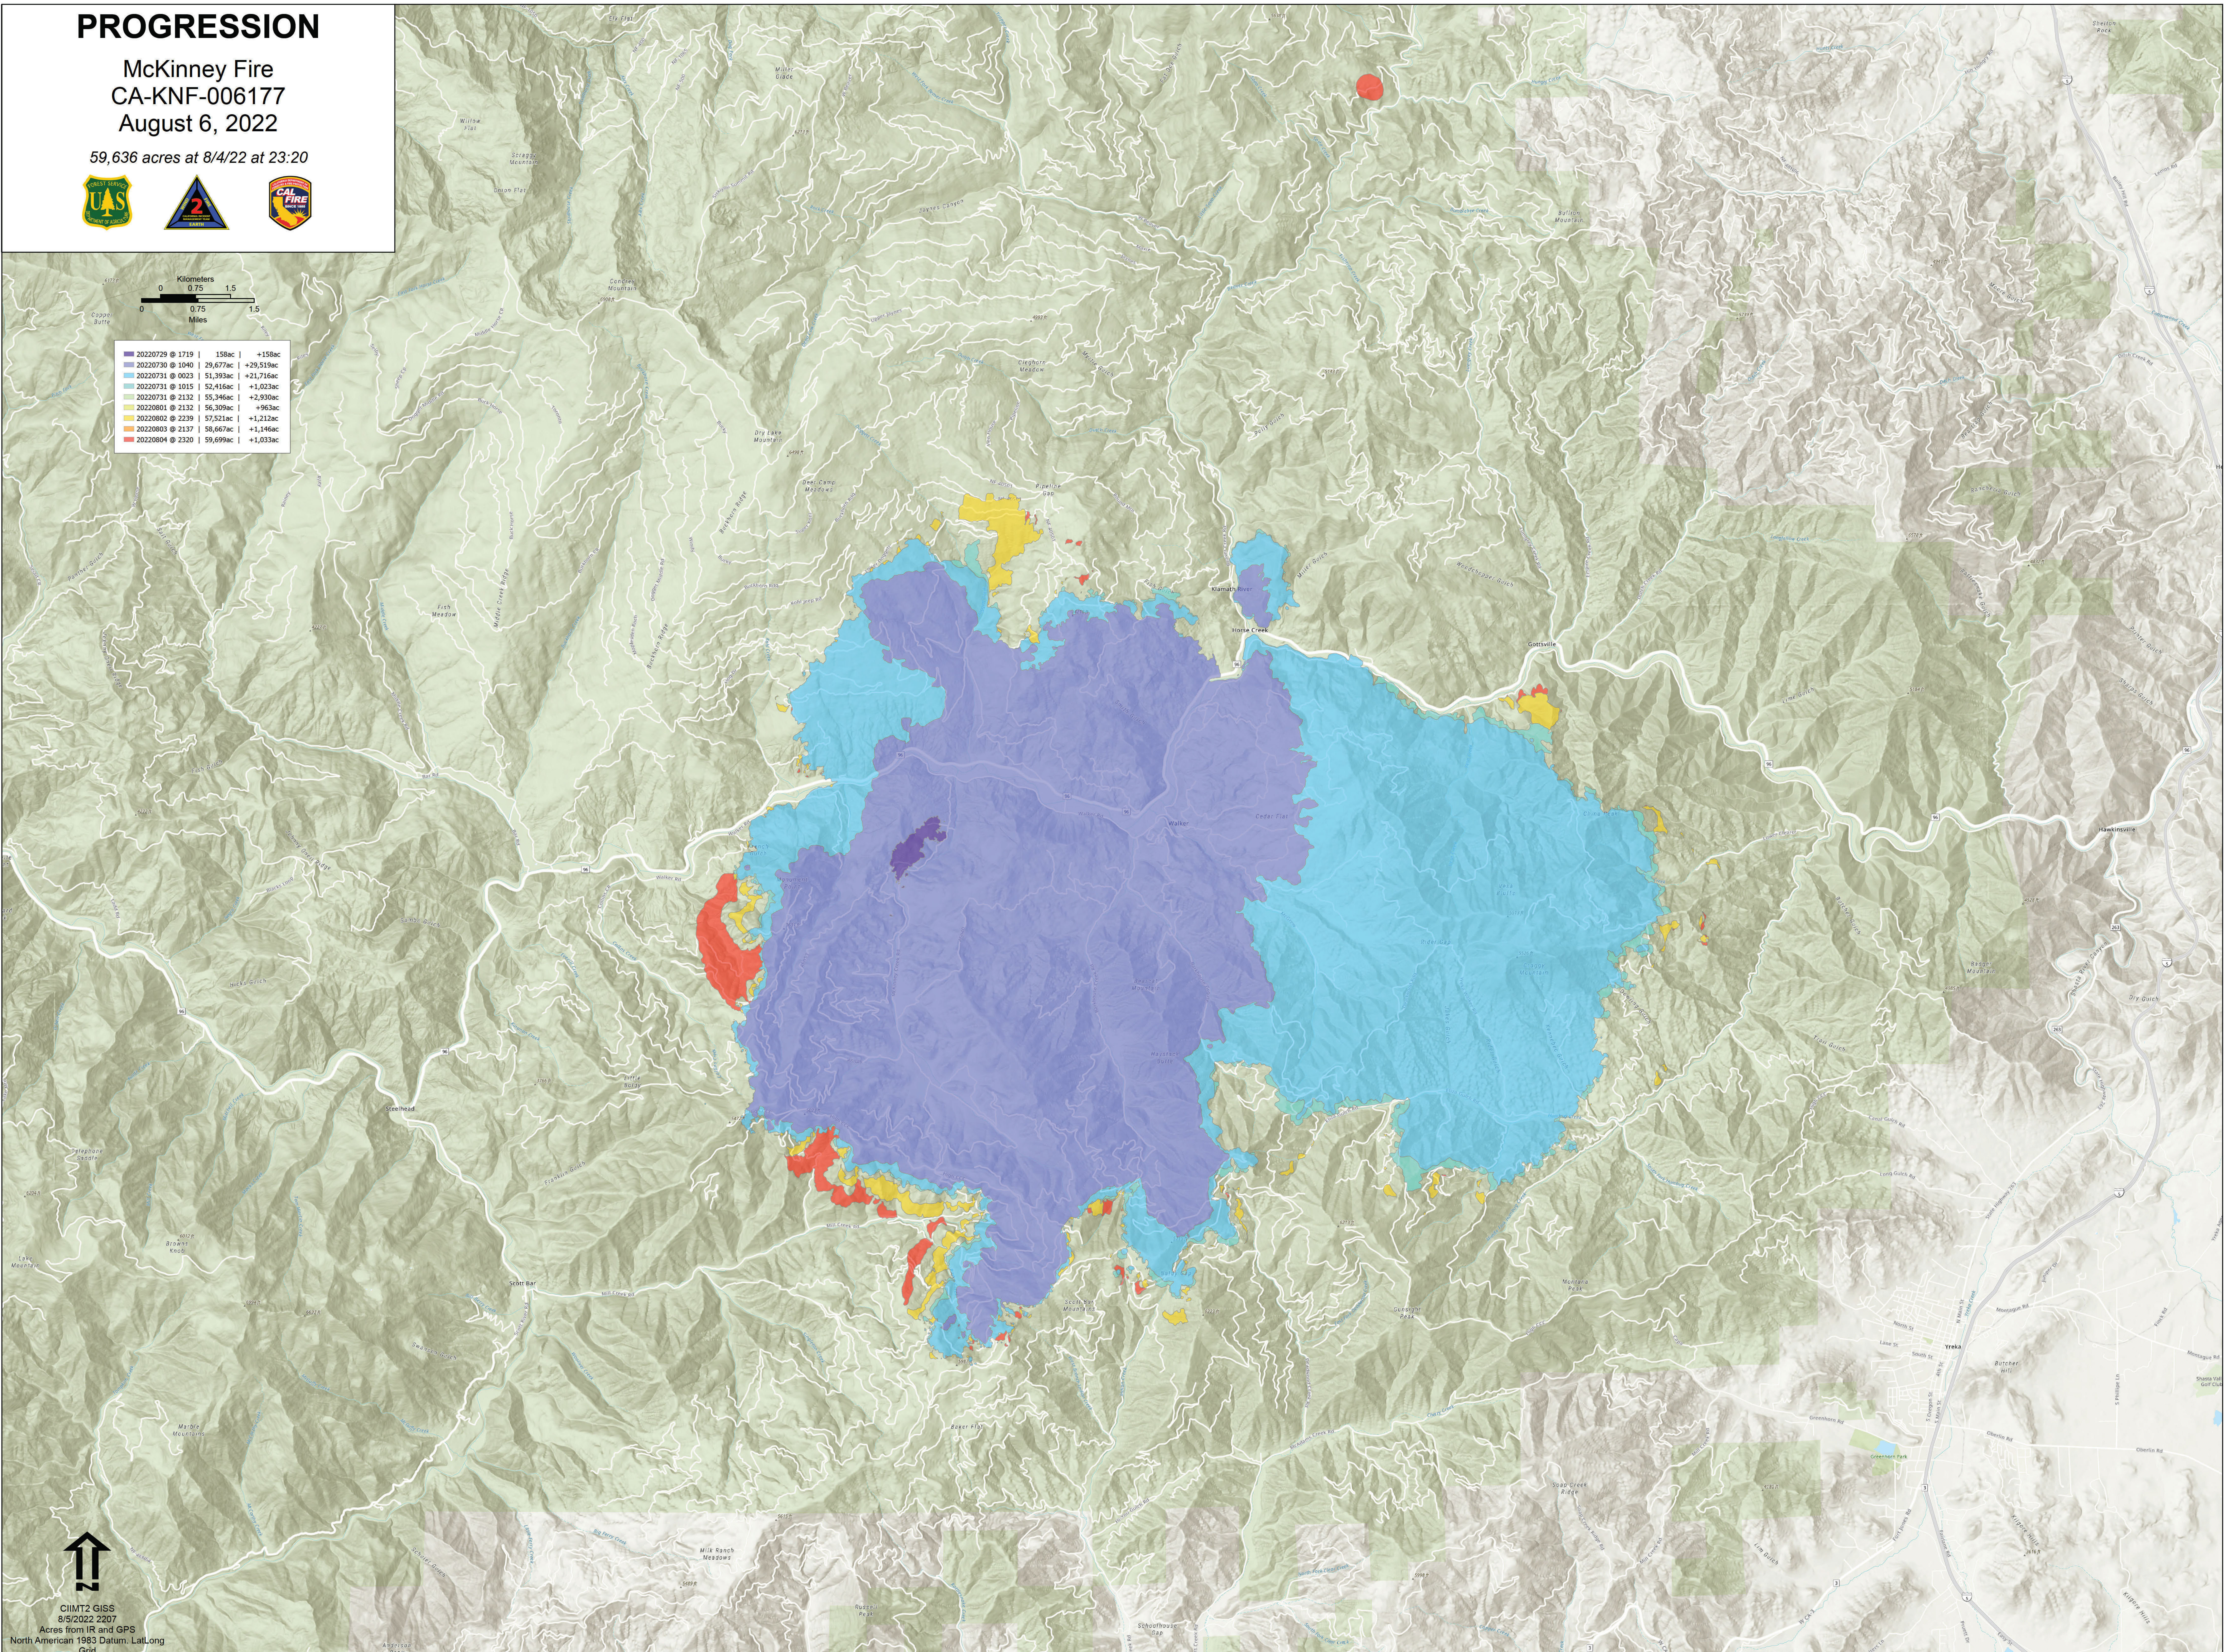

PROGRESSION

McKinney Fire
CA-KNF-006177
August 6, 2022

59,636 acres at 8/4/22 at 23:20

CIMT2 GIS
8/5/2022 2207
Acres from IR and GPS
North American 1983 Datum: Lat/Long
Grid