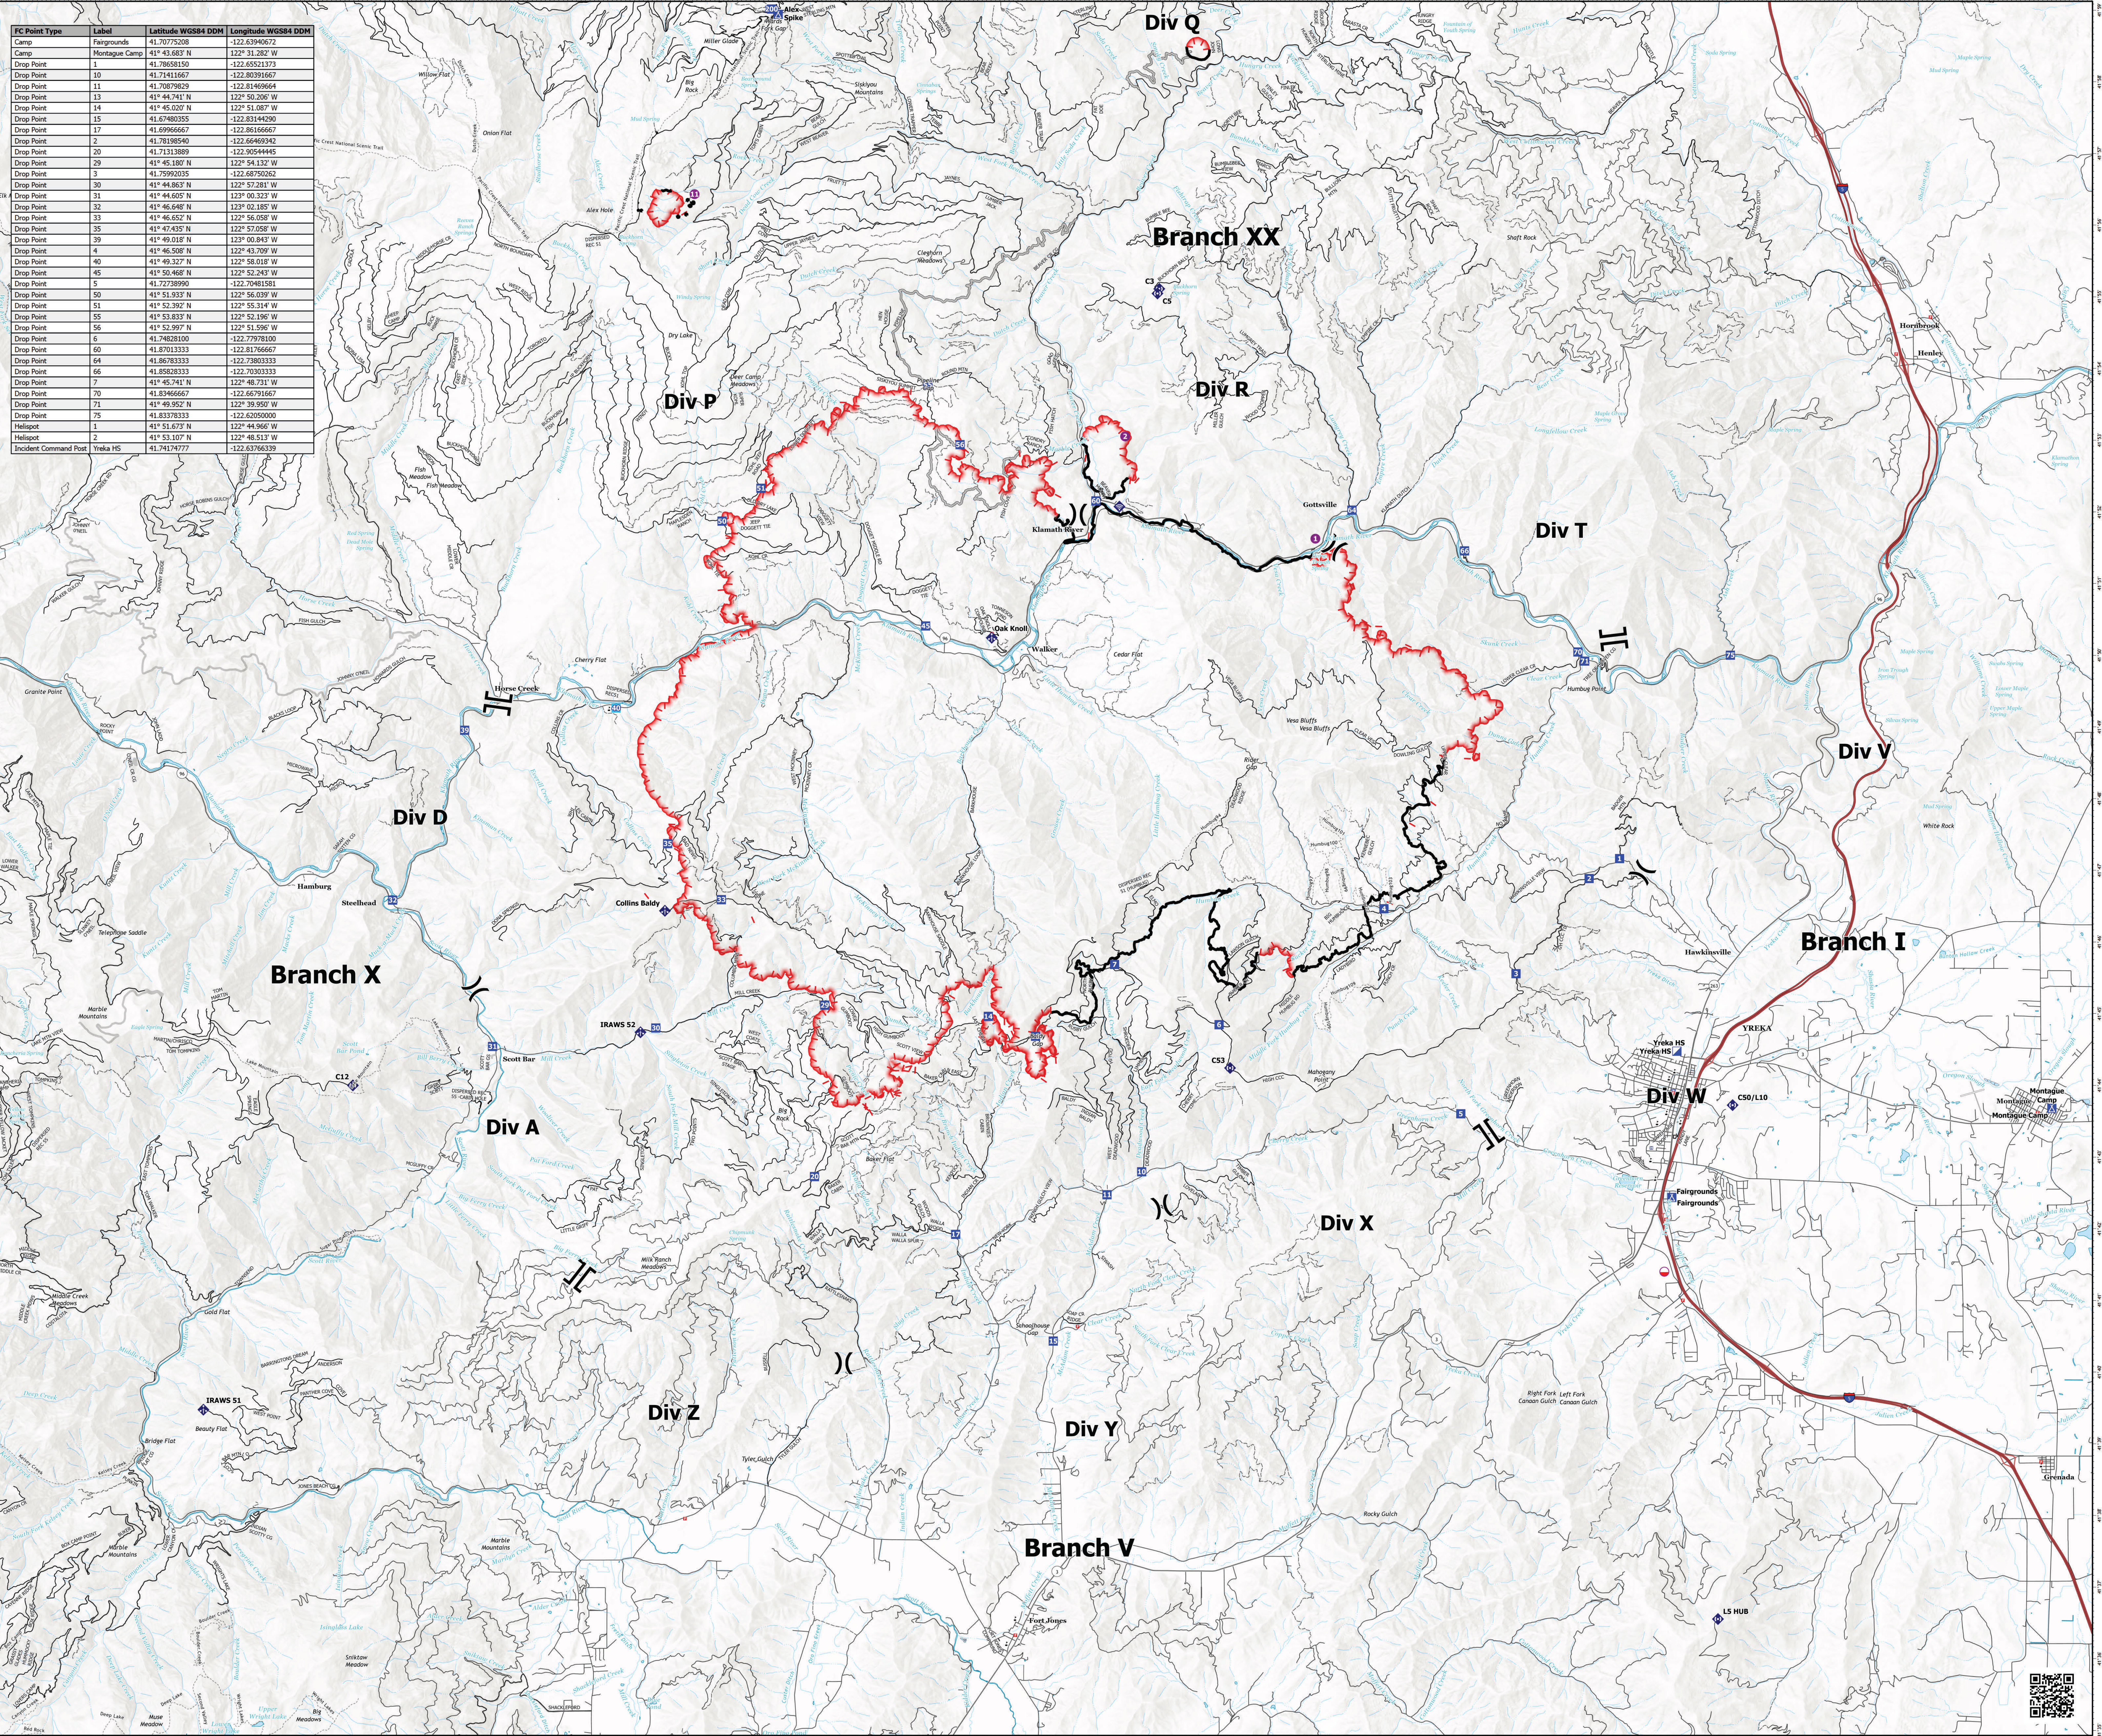

FC Point Type	Label	Latitude WGS84 DDM	Longitude WGS84 DDM
Camp	Fairgrounds	41.7075208	-122.63940672
Camp	Montague Camp	41° 43.683' N	122° 31.282' W
Drop Point	1	41.78658150	-122.65521373
Drop Point	10	41.71411667	-122.82091667
Drop Point	11	41.70879829	-122.81465664
Drop Point	13	41° 44.741' N	122° 50.206' W
Drop Point	14	41° 45.020' N	122° 51.087' W
Drop Point	15	41.67480355	-122.83144290
Drop Point	17	41.69966667	-122.86166667
Drop Point	2	41.70366840	-122.64669242
Drop Point	20	41.71313889	-122.90544445
Drop Point	29	41° 45.180' N	122° 54.132' W
Drop Point	3	41.7992035	-122.68750262
Drop Point	30	41° 44.863' N	122° 57.281' W
Drop Point	31	41° 44.835' N	122° 56.322' W
Drop Point	32	41° 46.649' N	122° 02.182' W
Drop Point	33	41° 46.652' N	122° 56.058' W
Drop Point	35	41° 47.435' N	122° 57.058' W
Drop Point	39	41° 49.018' N	122° 00.843' W
Drop Point	4	41° 46.508' N	122° 43.709' W
Drop Point	40	41° 49.327' N	122° 56.018' W
Drop Point	45	41° 50.468' N	122° 52.242' W
Drop Point	5	41.72736990	-122.70481581
Drop Point	50	41° 51.933' N	122° 56.039' W
Drop Point	51	41° 52.392' N	122° 55.314' W
Drop Point	55	41° 53.833' N	122° 52.196' W
Drop Point	58	41° 52.397' N	122° 52.596' W
Drop Point	6	41.74828100	-122.77978100
Drop Point	60	41.87013333	-122.81766667
Drop Point	64	41.86783333	-122.73803333
Drop Point	66	41.85828333	-122.70303333
Drop Point	7	41° 45.741' N	122° 48.731' W
Drop Point	70	41.83466667	-122.66791667
Drop Point	71	41° 49.952' N	122° 39.950' W
Drop Point	75	41.8378333	-122.62050000
Helispot	1	41° 51.673' N	122° 44.966' W
Helispot	2	41° 53.107' N	122° 48.513' W
Incident Command Post	Yreka HS	41.74174777	-122.63766339