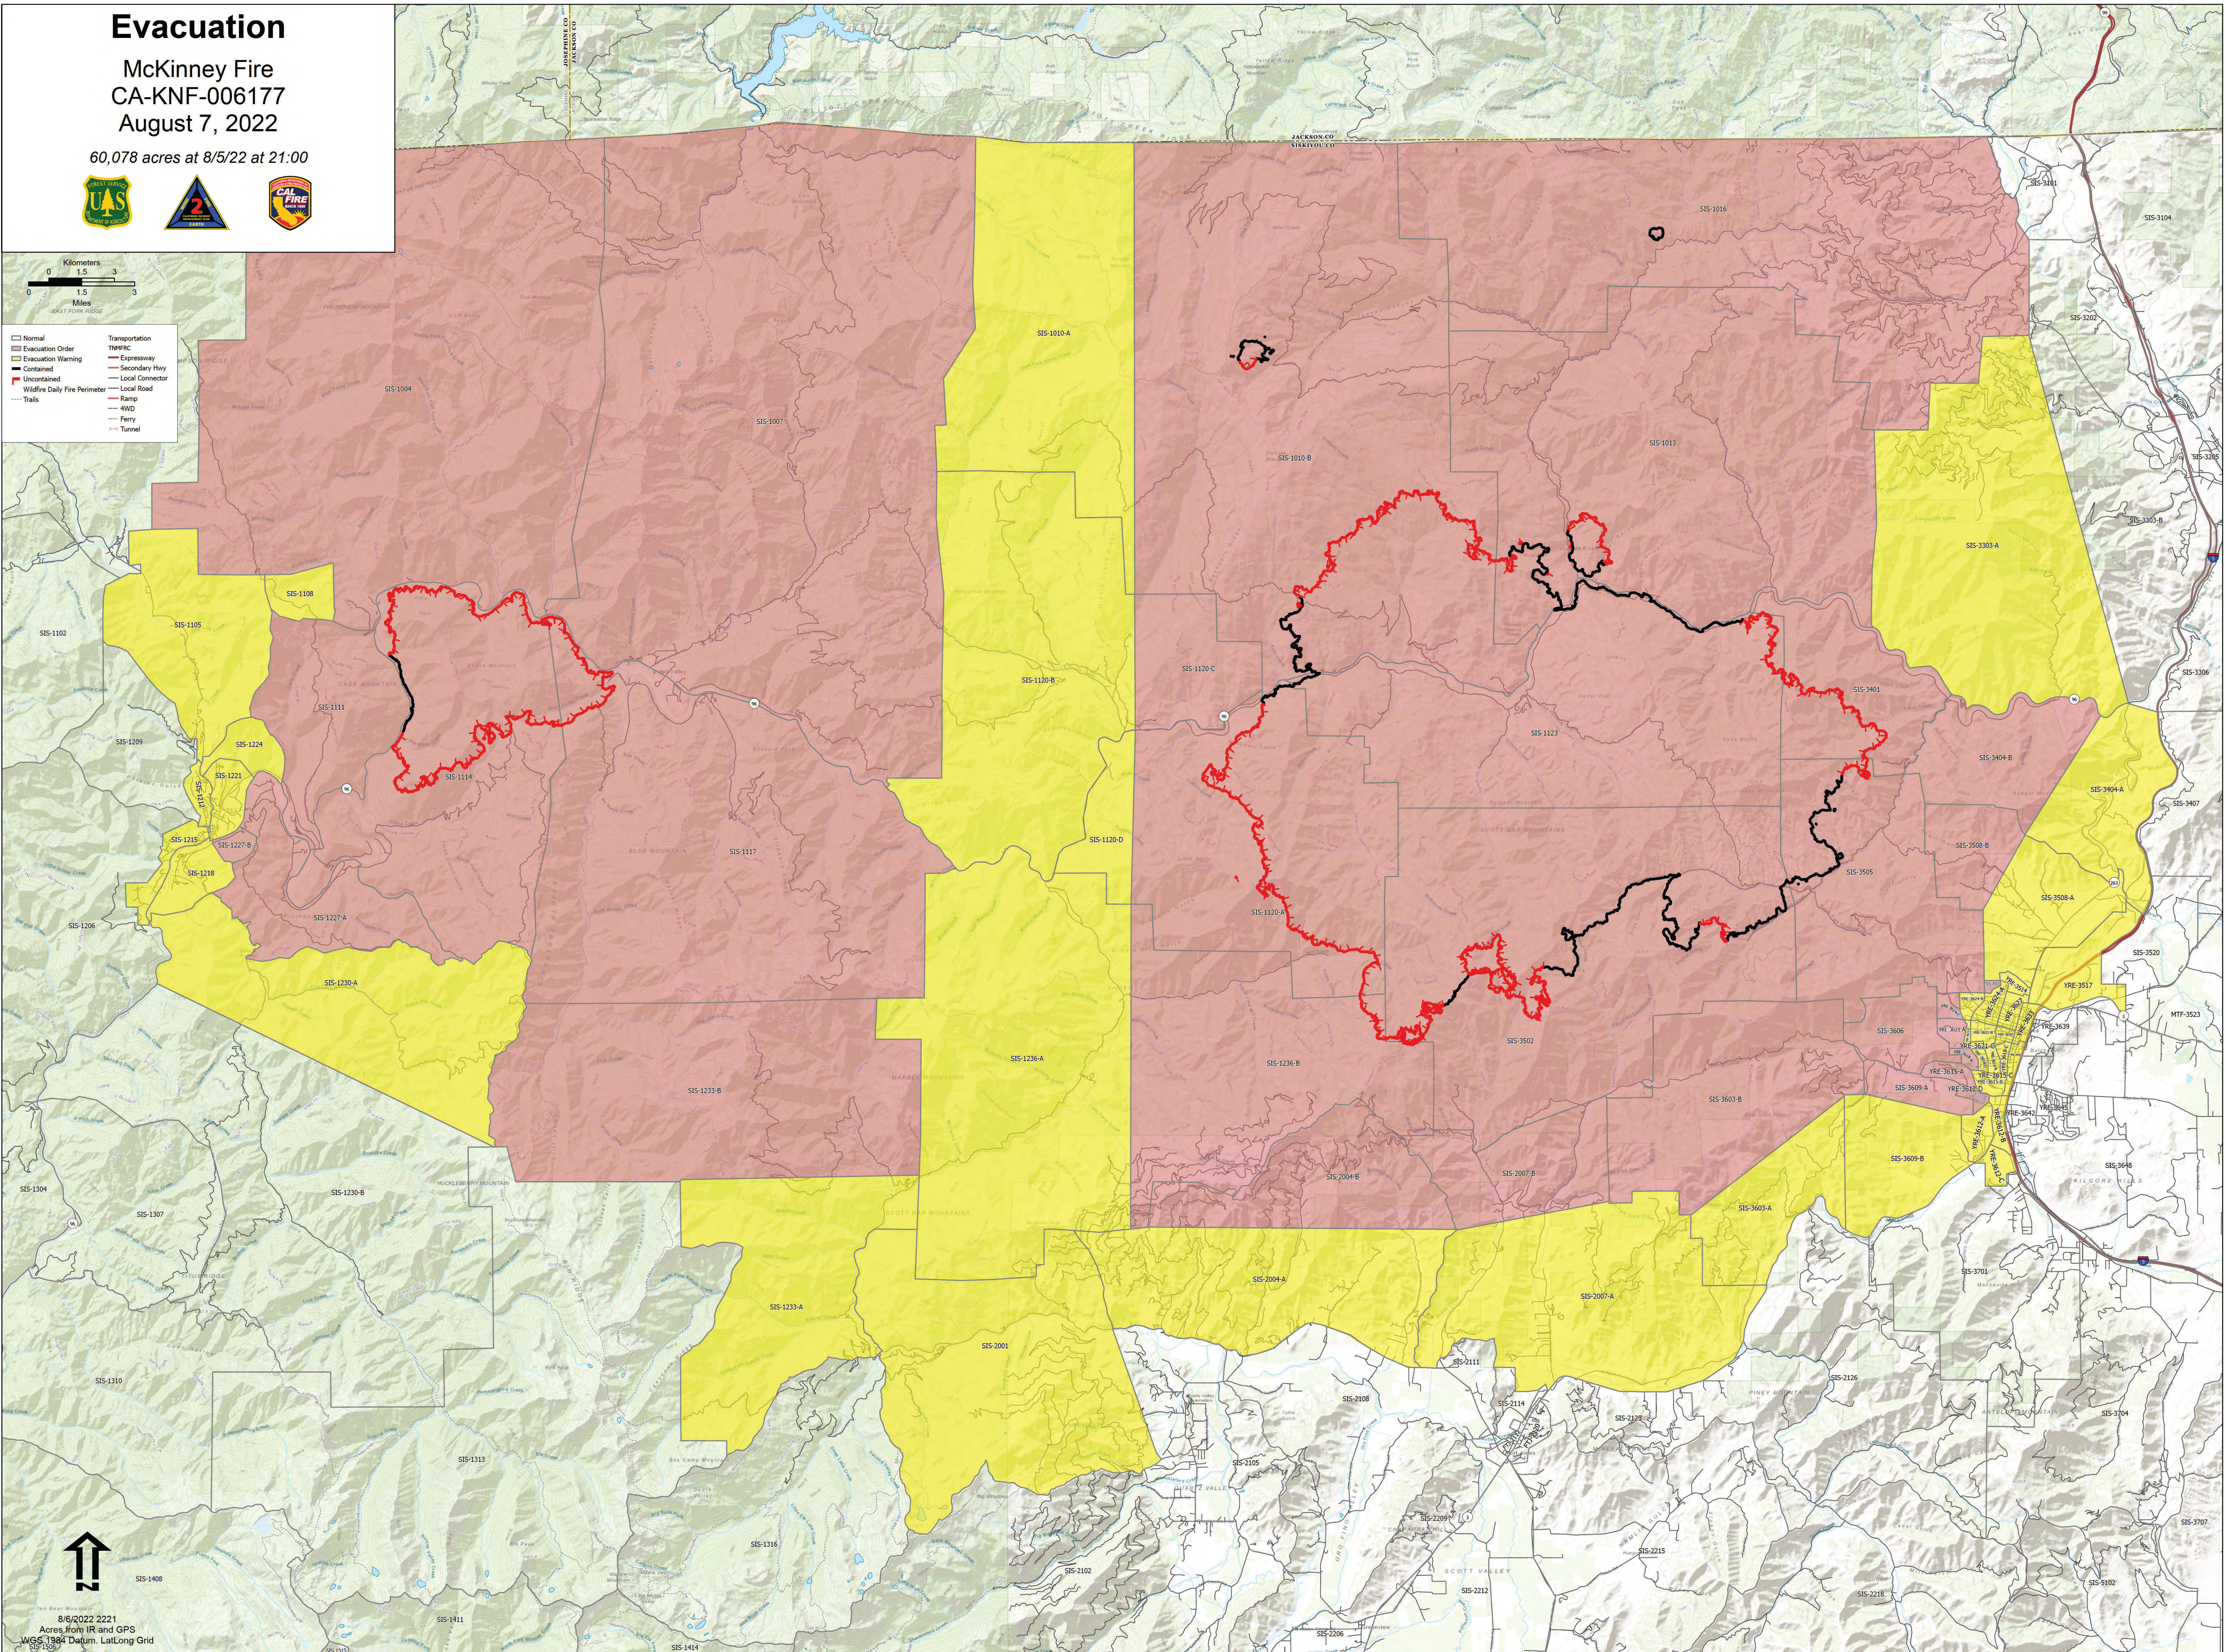

# Evacuation

McKinney Fire  
CA-KNF-006177  
August 7, 2022

60,078 acres at 8/5/22 at 21:00

- |                                 |                   |
|---------------------------------|-------------------|
| □ Normal                        | — Transportation  |
| ■ Evacuation Order              | — TMFR            |
| ■ Evacuation Warning            | — Expressway      |
| ■ Contained                     | — Secondary Hwy   |
| ■ Uncontained                   | — Local Connector |
| — Wildfire Daily Fire Perimeter | — Local Road      |
| — Trails                        | — Ramp            |
|                                 | — HWY             |
|                                 | — Ferry           |
|                                 | — Tunnel          |

8/6/2022 2221  
Acres from IR and GPS  
WGS 1984 Datum, LatLong Grid