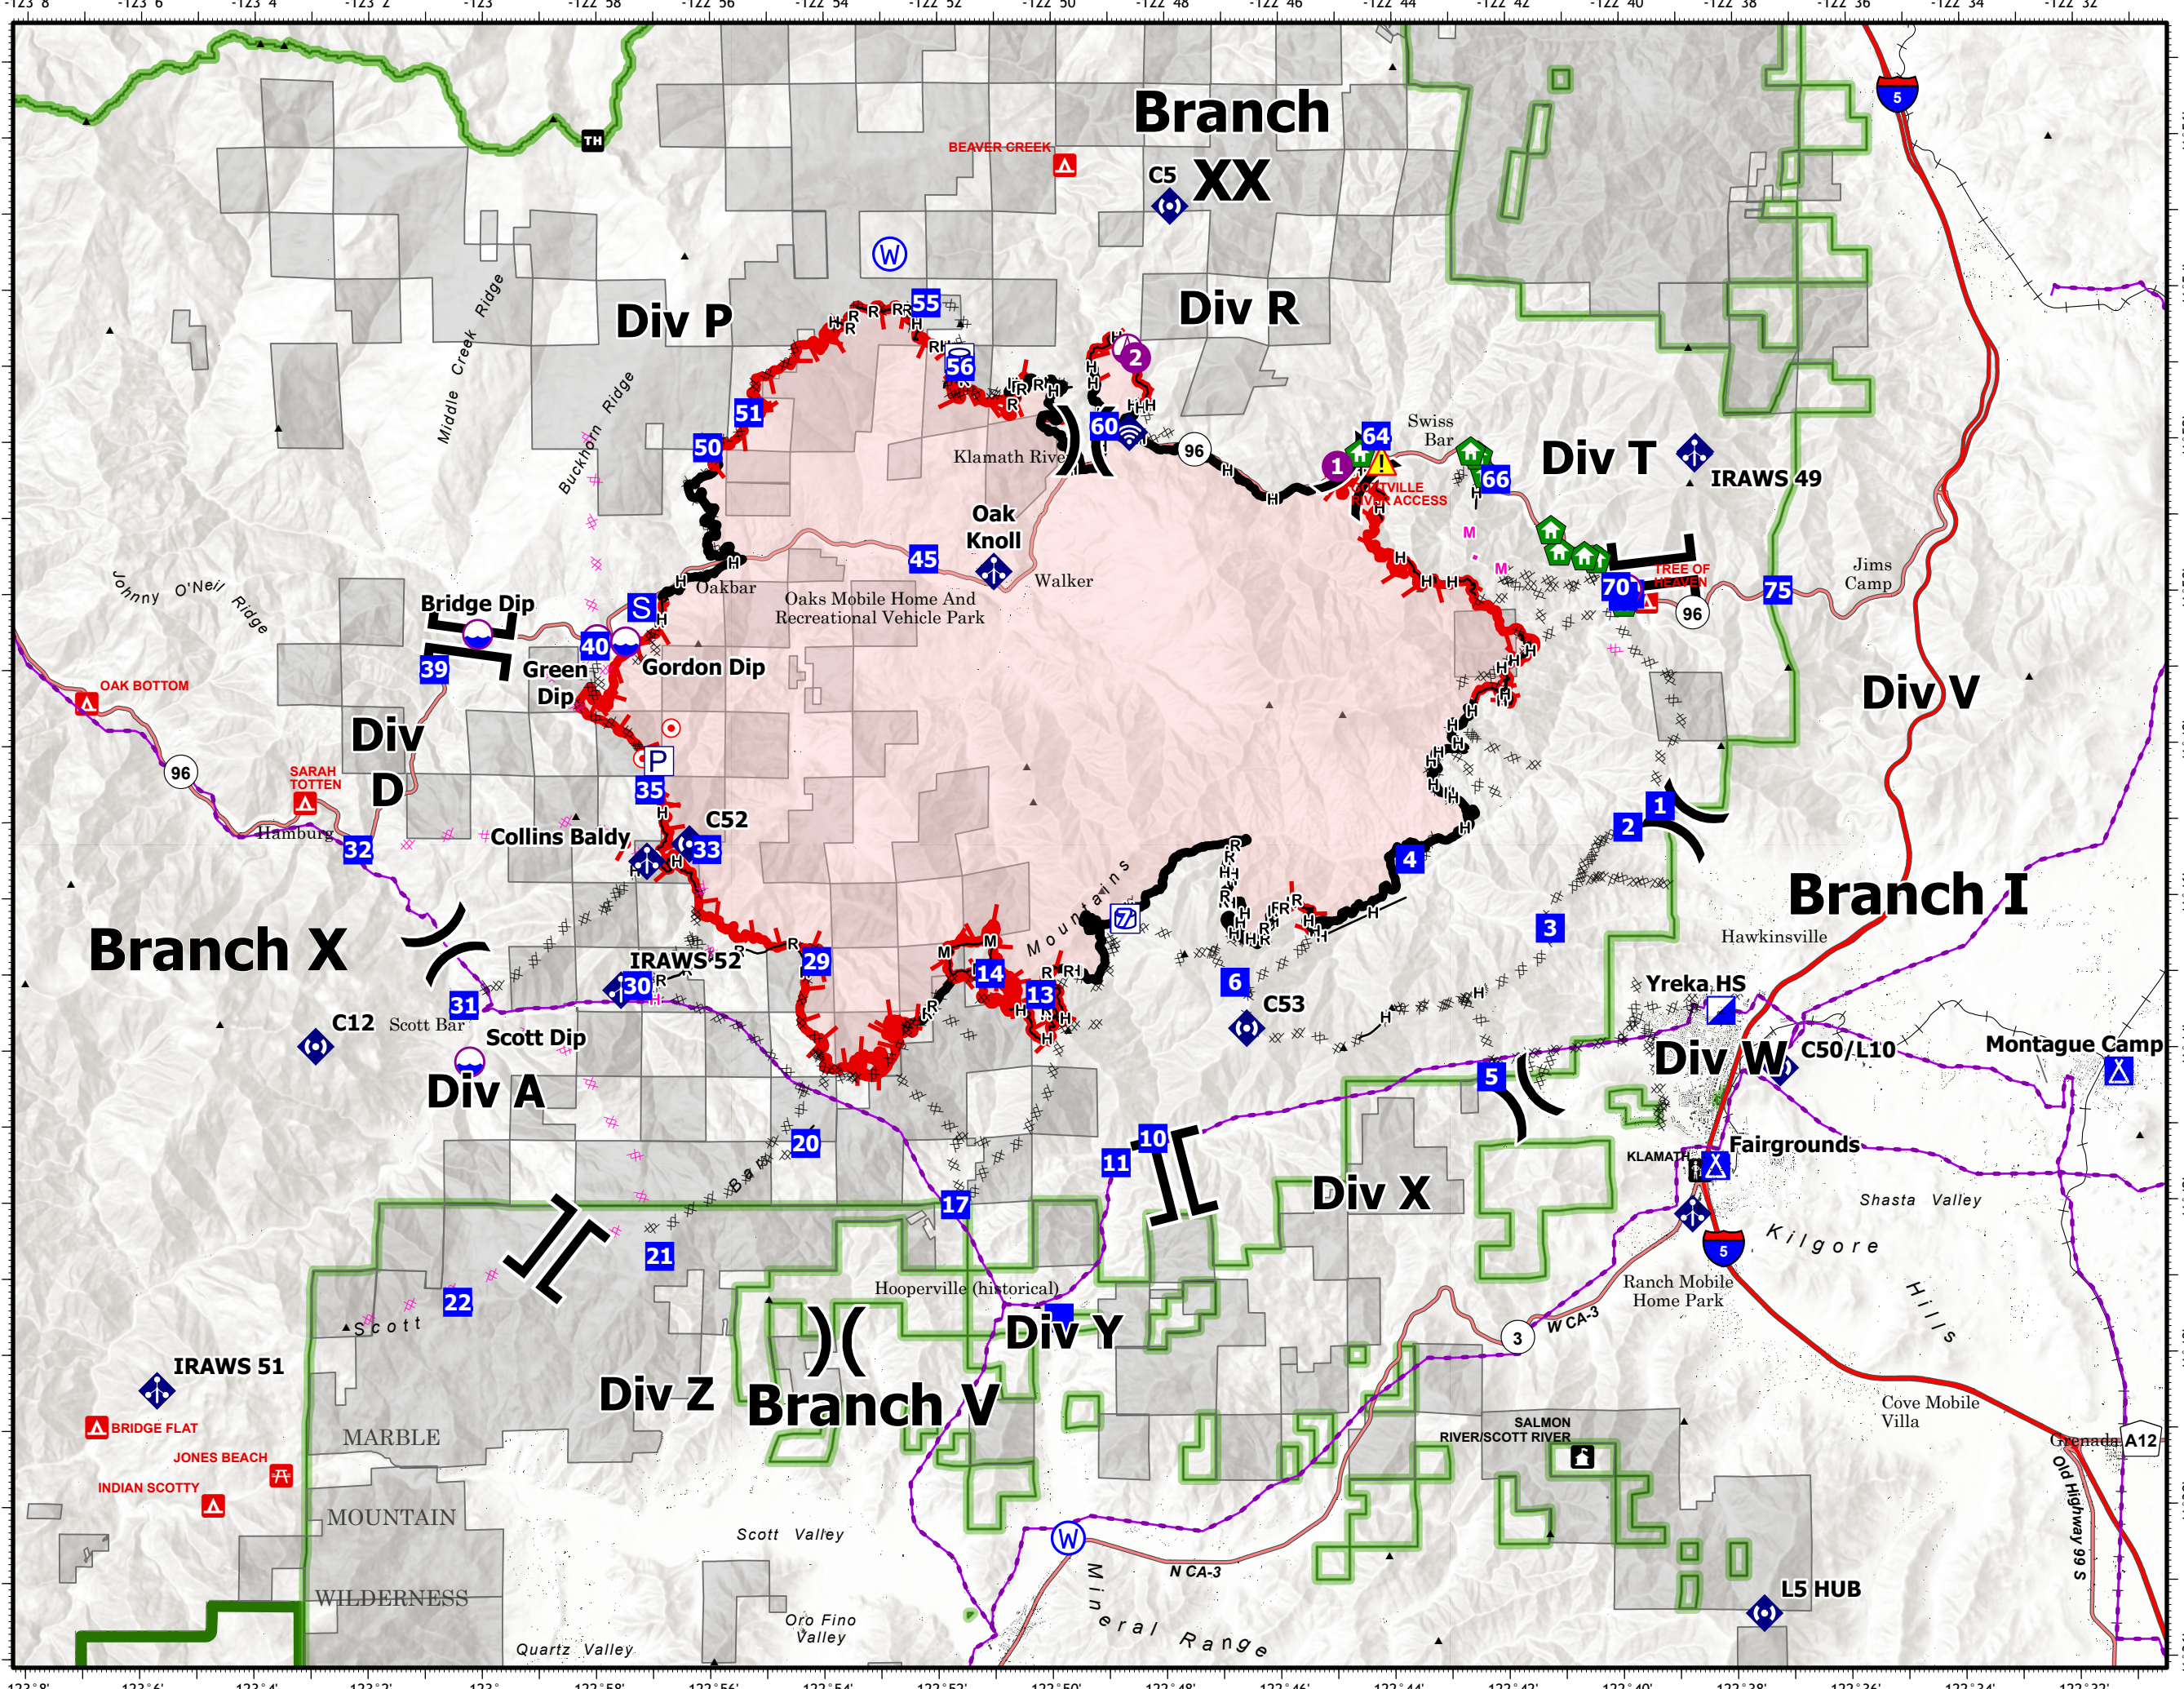

Incident Reference

McKinney Fire

CA-KNF-006177

August 7, 2022
60,078 acres at 8/5/22 at 21:00

-  Structures
-  Pump
-  Water Tank
-  Dip Site
-  Helispot
-  Sling Site
-  Division Break
-  Branch Break
-  Incident Command Post
-  Drop Point
-  Camp
-  Staging Area
-  Hot Spot - Spot Fire
-  Structure Wrap
-  Mobile Weather Unit
-  Internet Access
-  Repeater
-  Hazard
-  Water Source
-  Completed Dozer Line
-  Completed Hand Line

1:150,000
Datum: North American 1983