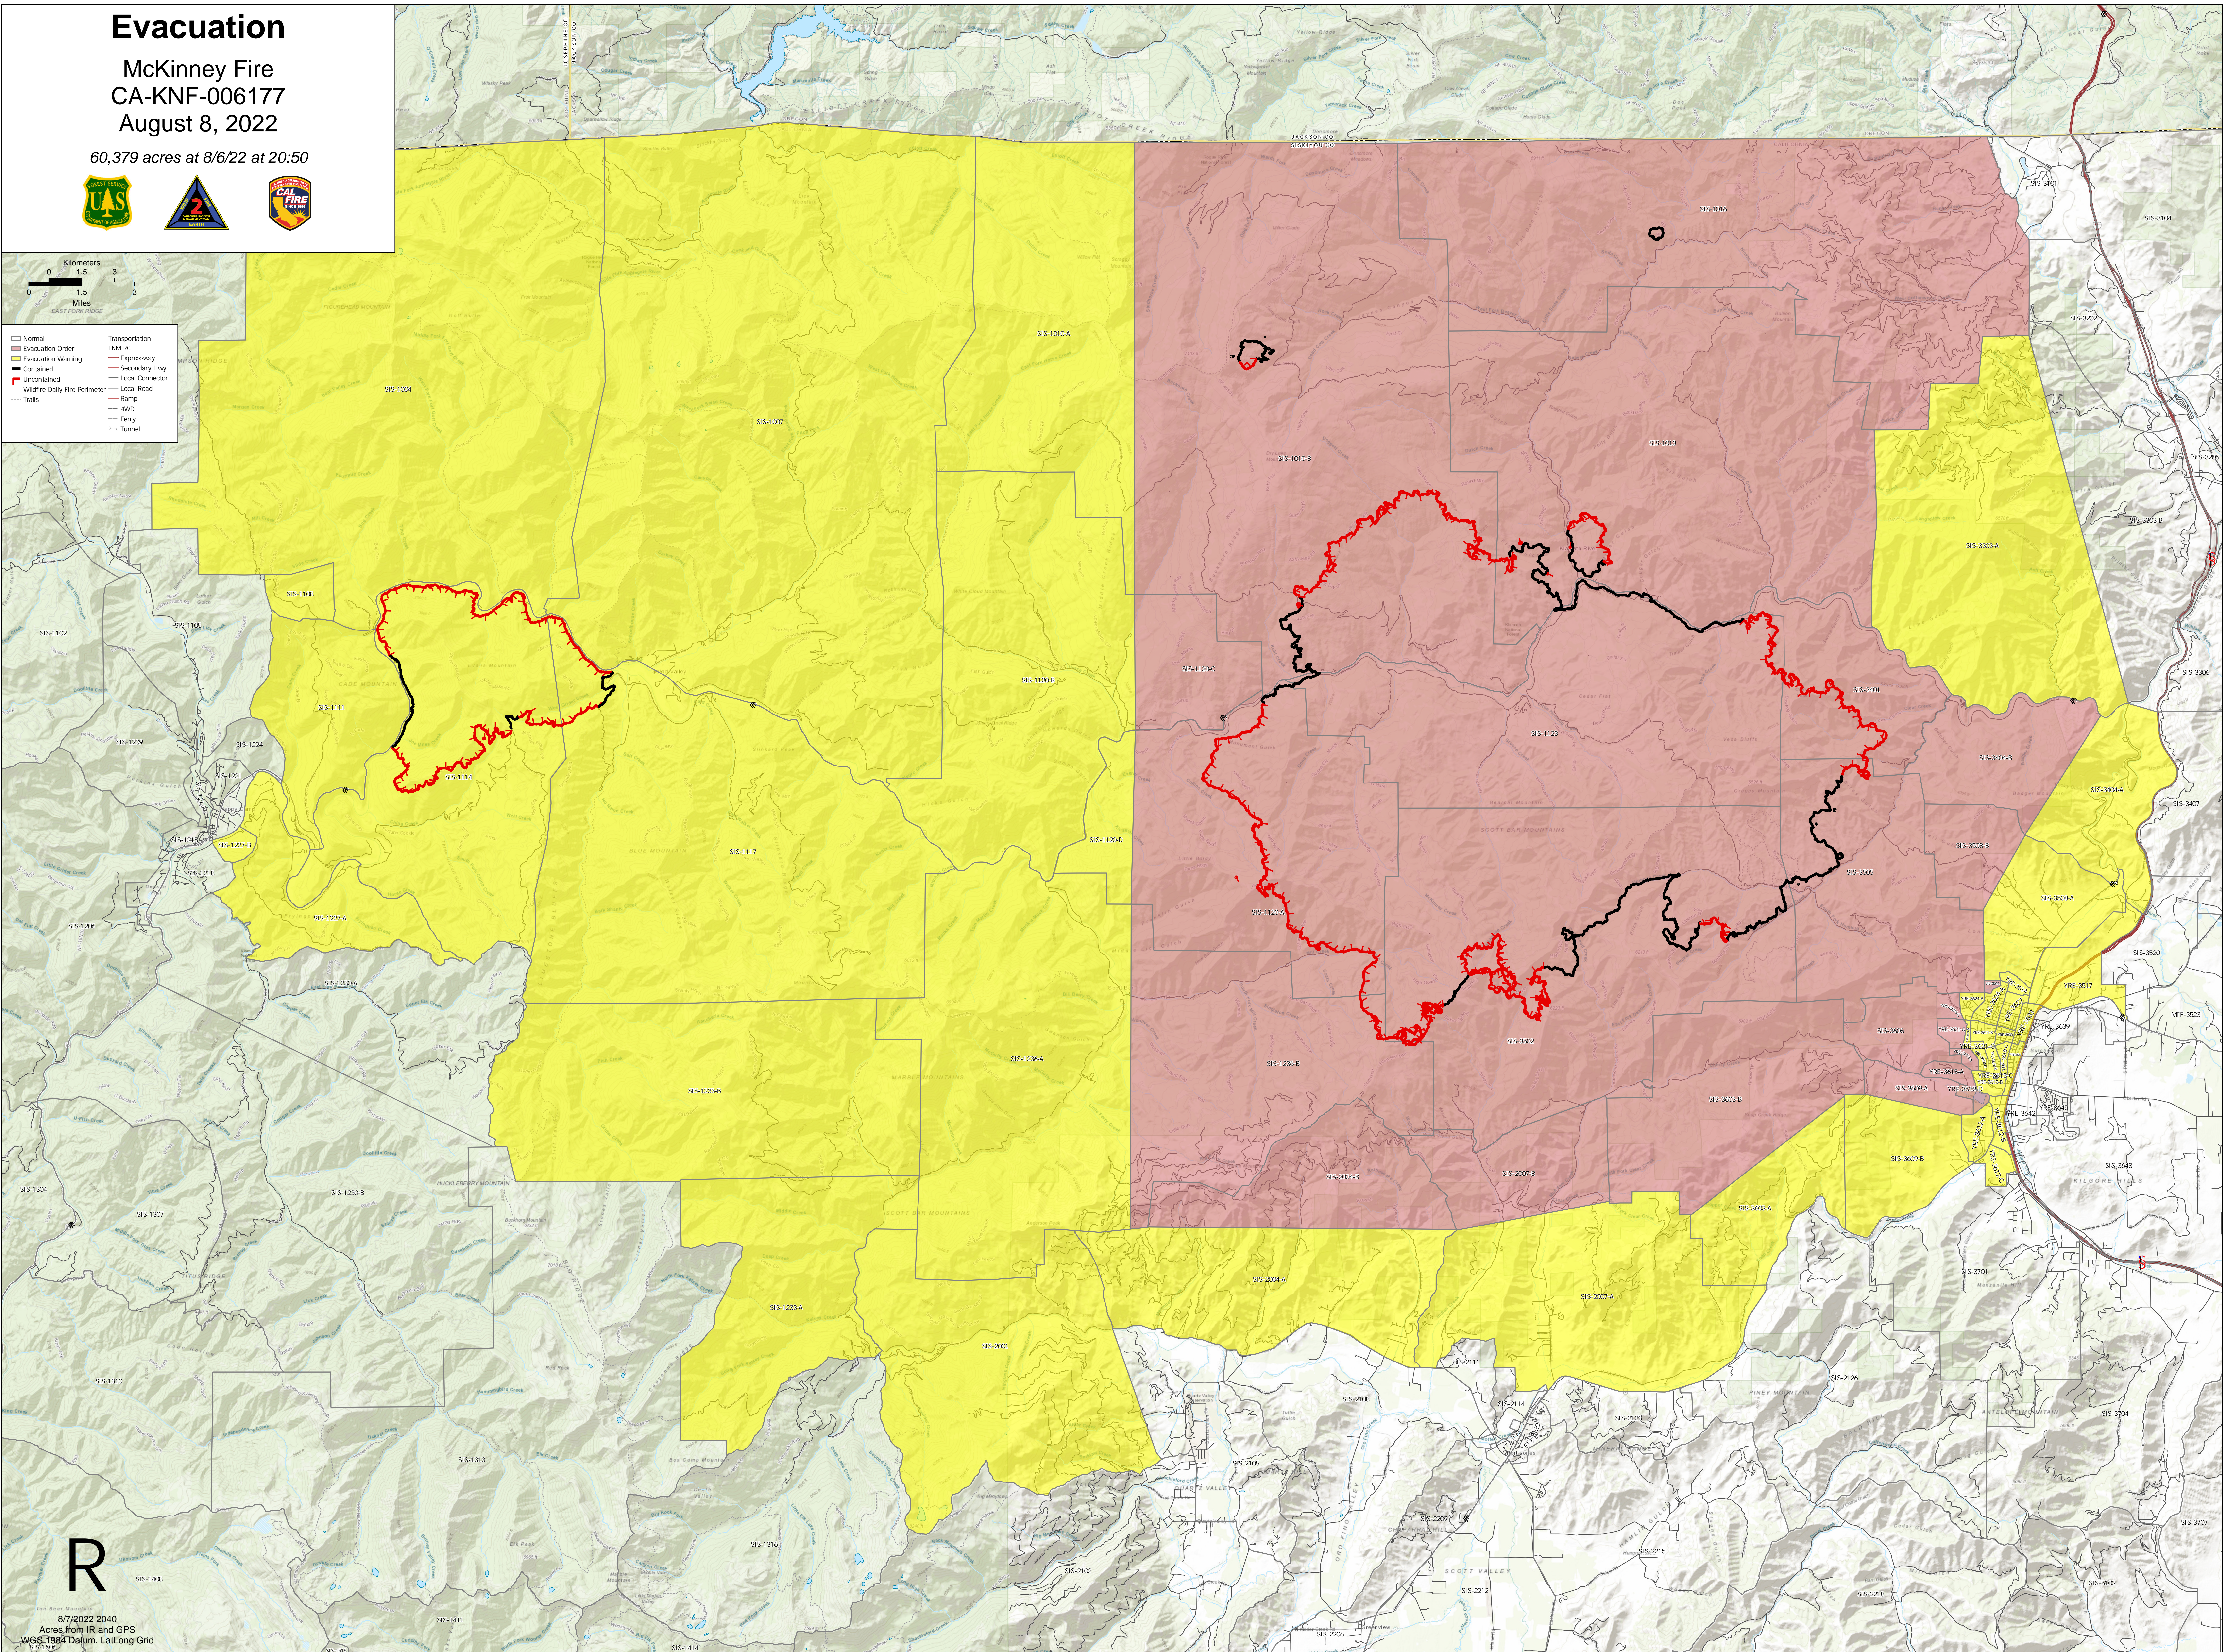

Evacuation

McKinney Fire
CA-KNF-006177
August 8, 2022

60,379 acres at 8/6/22 at 20:50

- | | |
|-------------------------------|-----------------|
| Normal | Transportation |
| Evacuation Order | TNMRIC |
| Evacuation Warning | Expressway |
| Combined | Secondary Hwy |
| Uncontained | Local Connector |
| Wildfire Daily Fire Perimeter | Local Road |
| Trails | Ramp |
| | 4WD |
| | Ferry |
| | Tunnel |

R

8/7/2022 2040
Acres from IR and GPS
WGS 1984 Datum, LatLong Grid