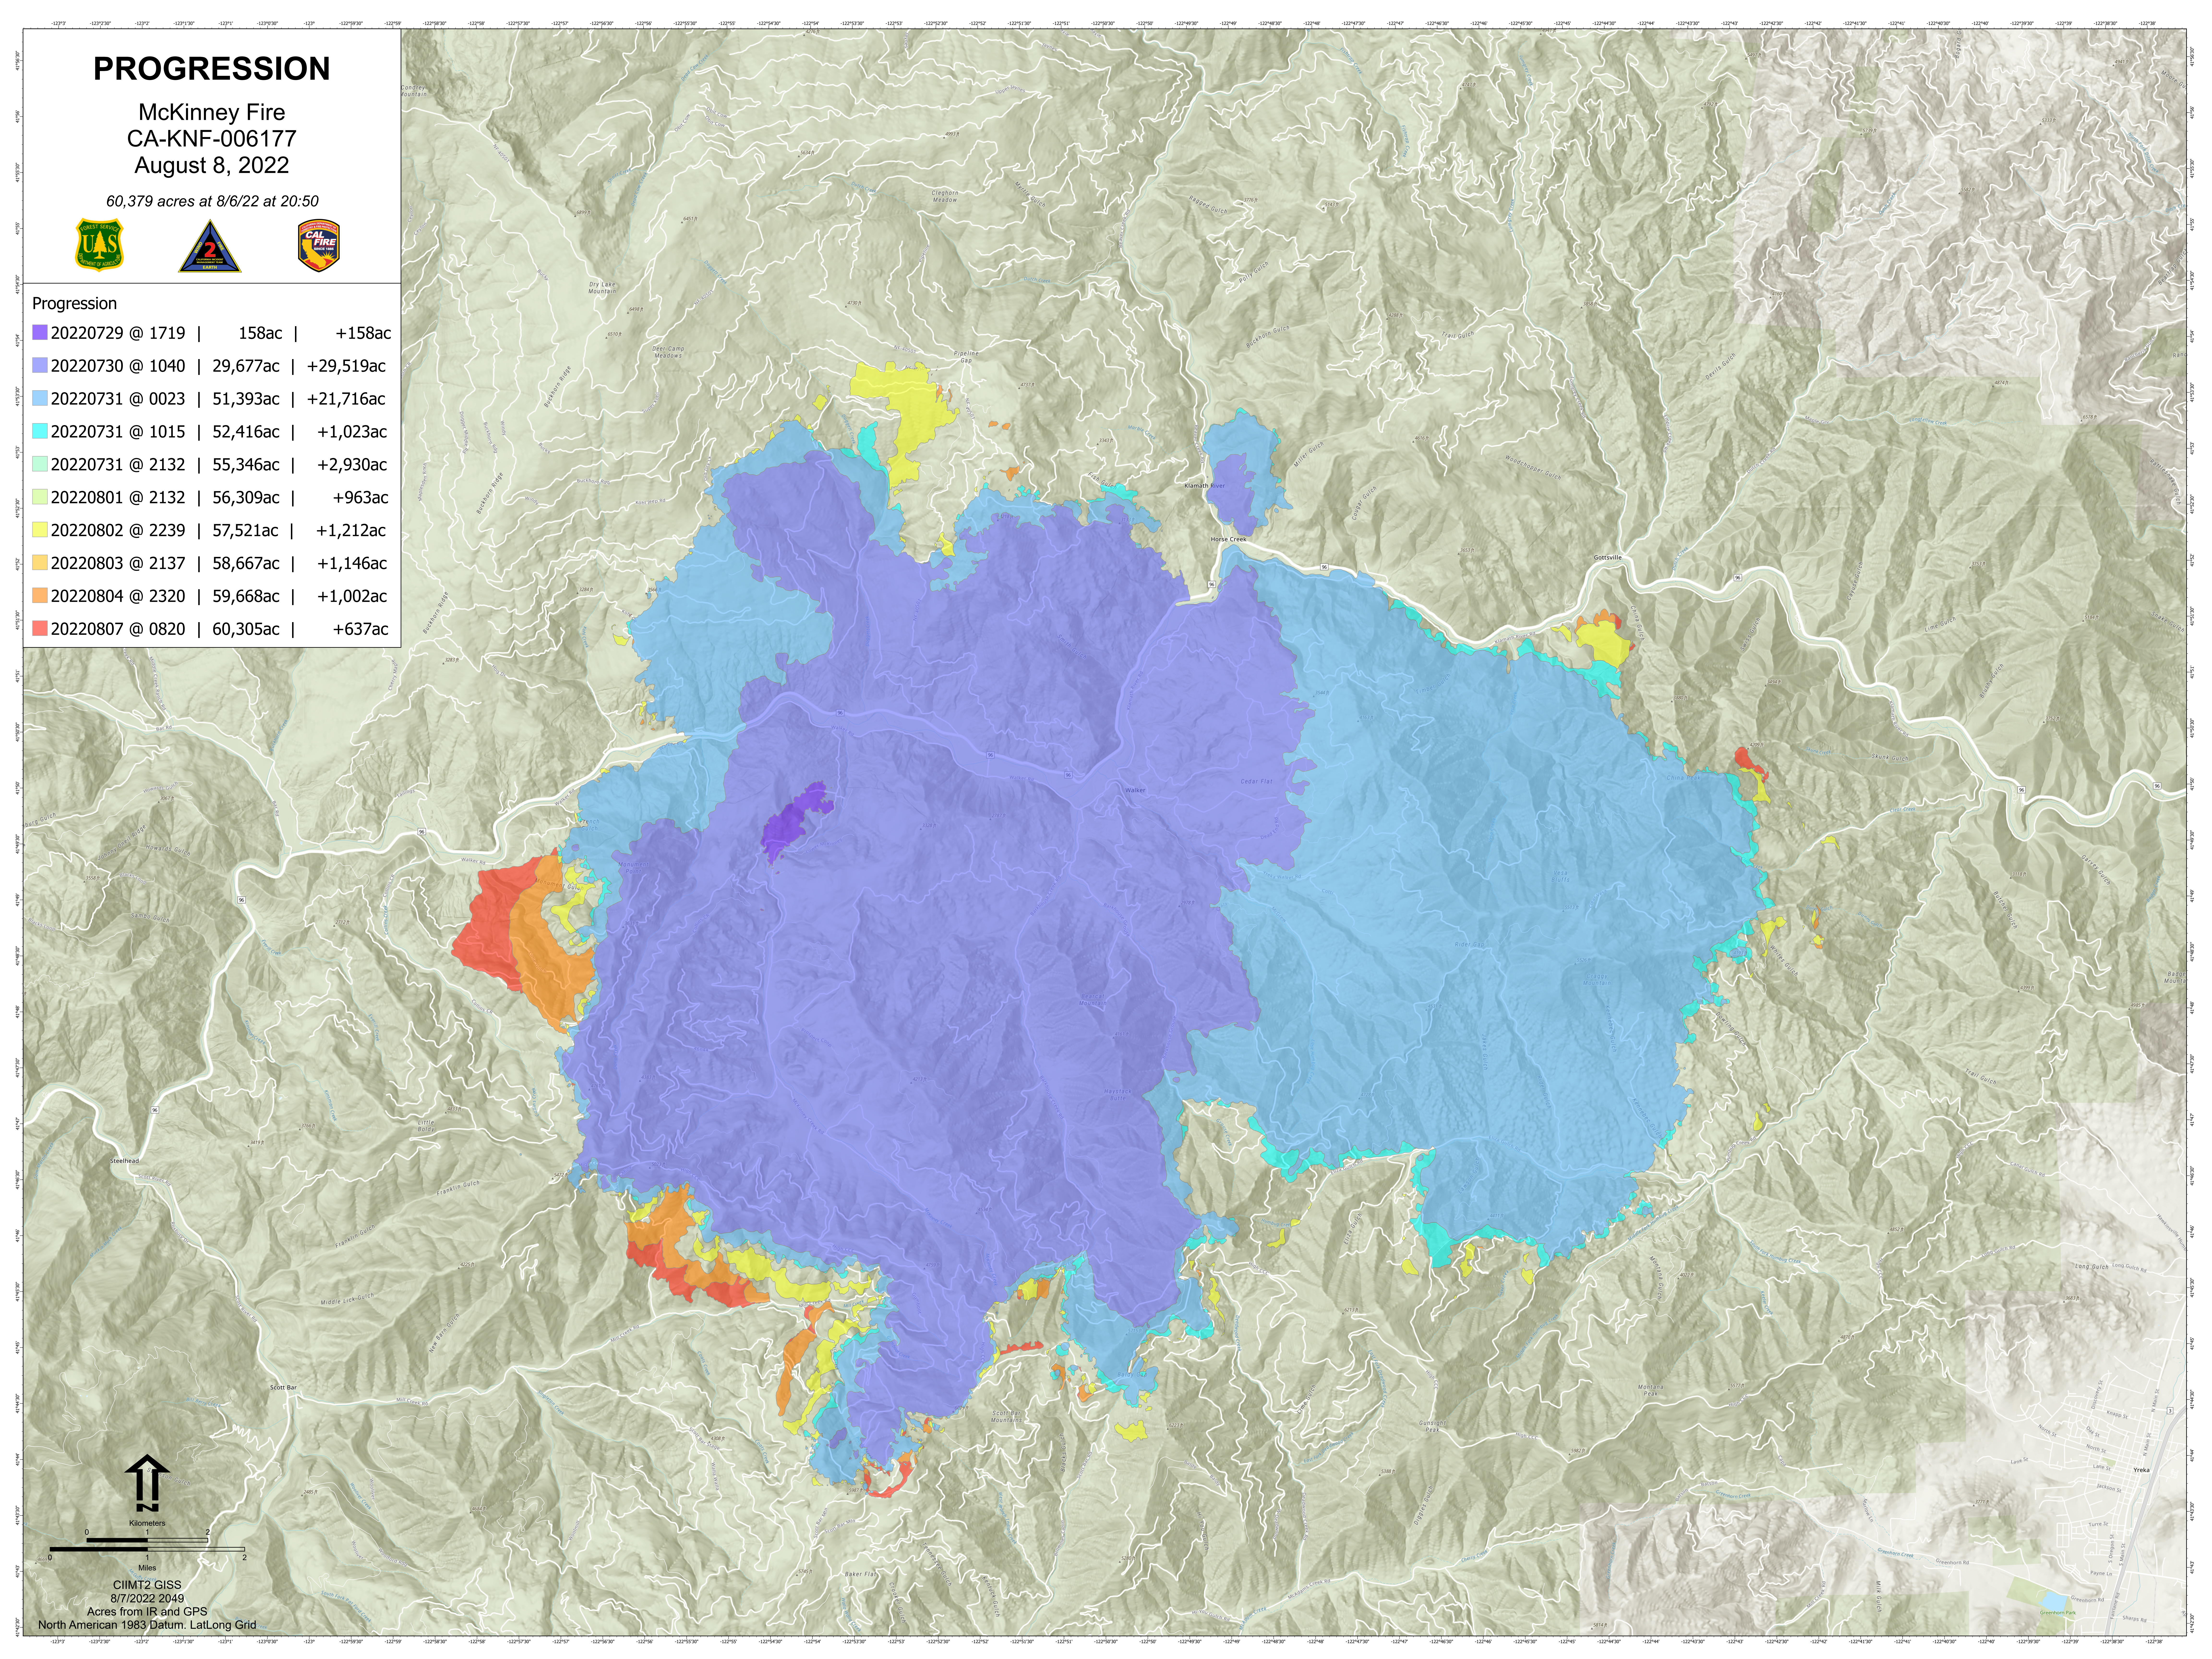

PROGRESSION

McKinney Fire
CA-KNF-006177
August 8, 2022

60,379 acres at 8/6/22 at 20:50

Progression

20220729 @ 1719	158ac	+158ac
20220730 @ 1040	29,677ac	+29,519ac
20220731 @ 0023	51,393ac	+21,716ac
20220731 @ 1015	52,416ac	+1,023ac
20220731 @ 2132	55,346ac	+2,930ac
20220801 @ 2132	56,309ac	+963ac
20220802 @ 2239	57,521ac	+1,212ac
20220803 @ 2137	58,667ac	+1,146ac
20220804 @ 2320	59,668ac	+1,002ac
20220807 @ 0820	60,305ac	+637ac

0 1 2
Kilometers
0 1 2
Miles

CIIMT2 GISS
8/7/2022 2049
Acres from IR and GPS
North American 1983 Datum: LatLong Grid