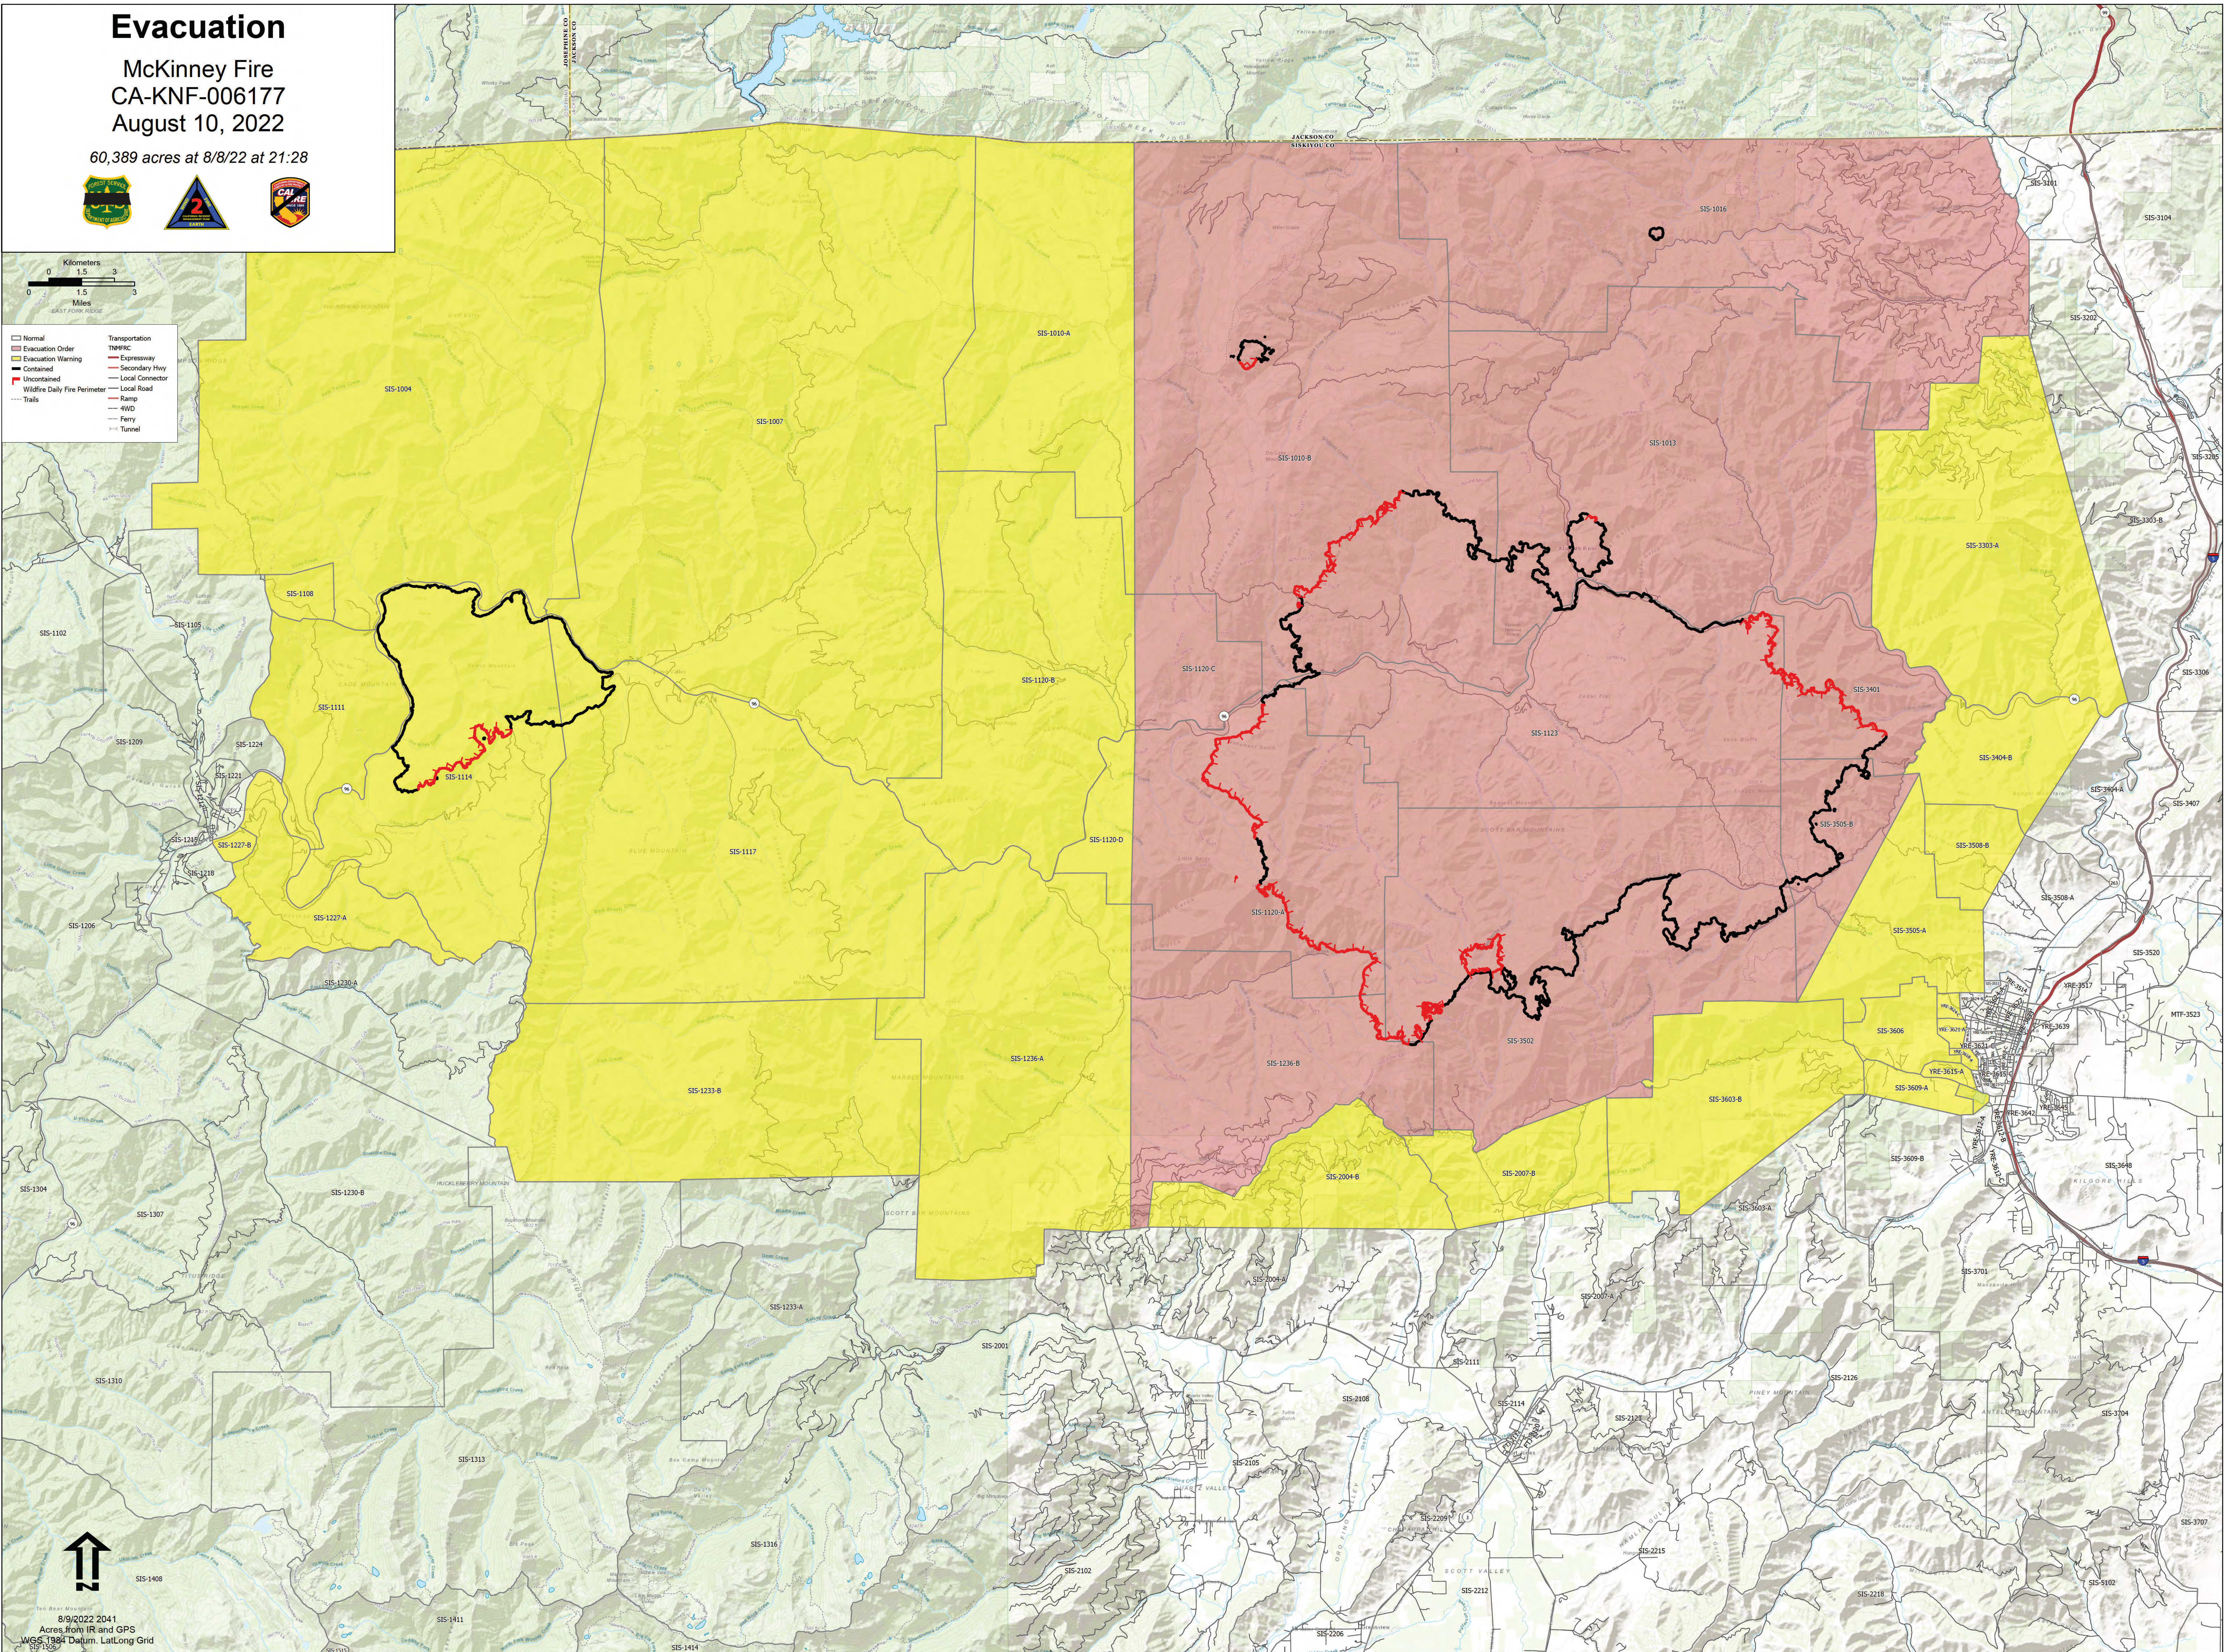

# Evacuation

McKinney Fire  
CA-KNF-006177  
August 10, 2022

60,389 acres at 8/8/22 at 21:28

- |                                 |                   |
|---------------------------------|-------------------|
| □ Normal                        | — Transportation  |
| □ Evacuation Order              | — TMFR            |
| □ Evacuation Warning            | — Expressway      |
| ■ Contained                     | — Secondary Hwy   |
| ■ Uncontained                   | — Local Connector |
| — Wildfire Daily Fire Perimeter | — Local Road      |
| — Trails                        | — Ramp            |
|                                 | — 4WD             |
|                                 | — Ferry           |
|                                 | — Tunnel          |

8/9/2022 2041  
Acres from IR and GPS  
WGS 1984 Datum, LatLong Grid