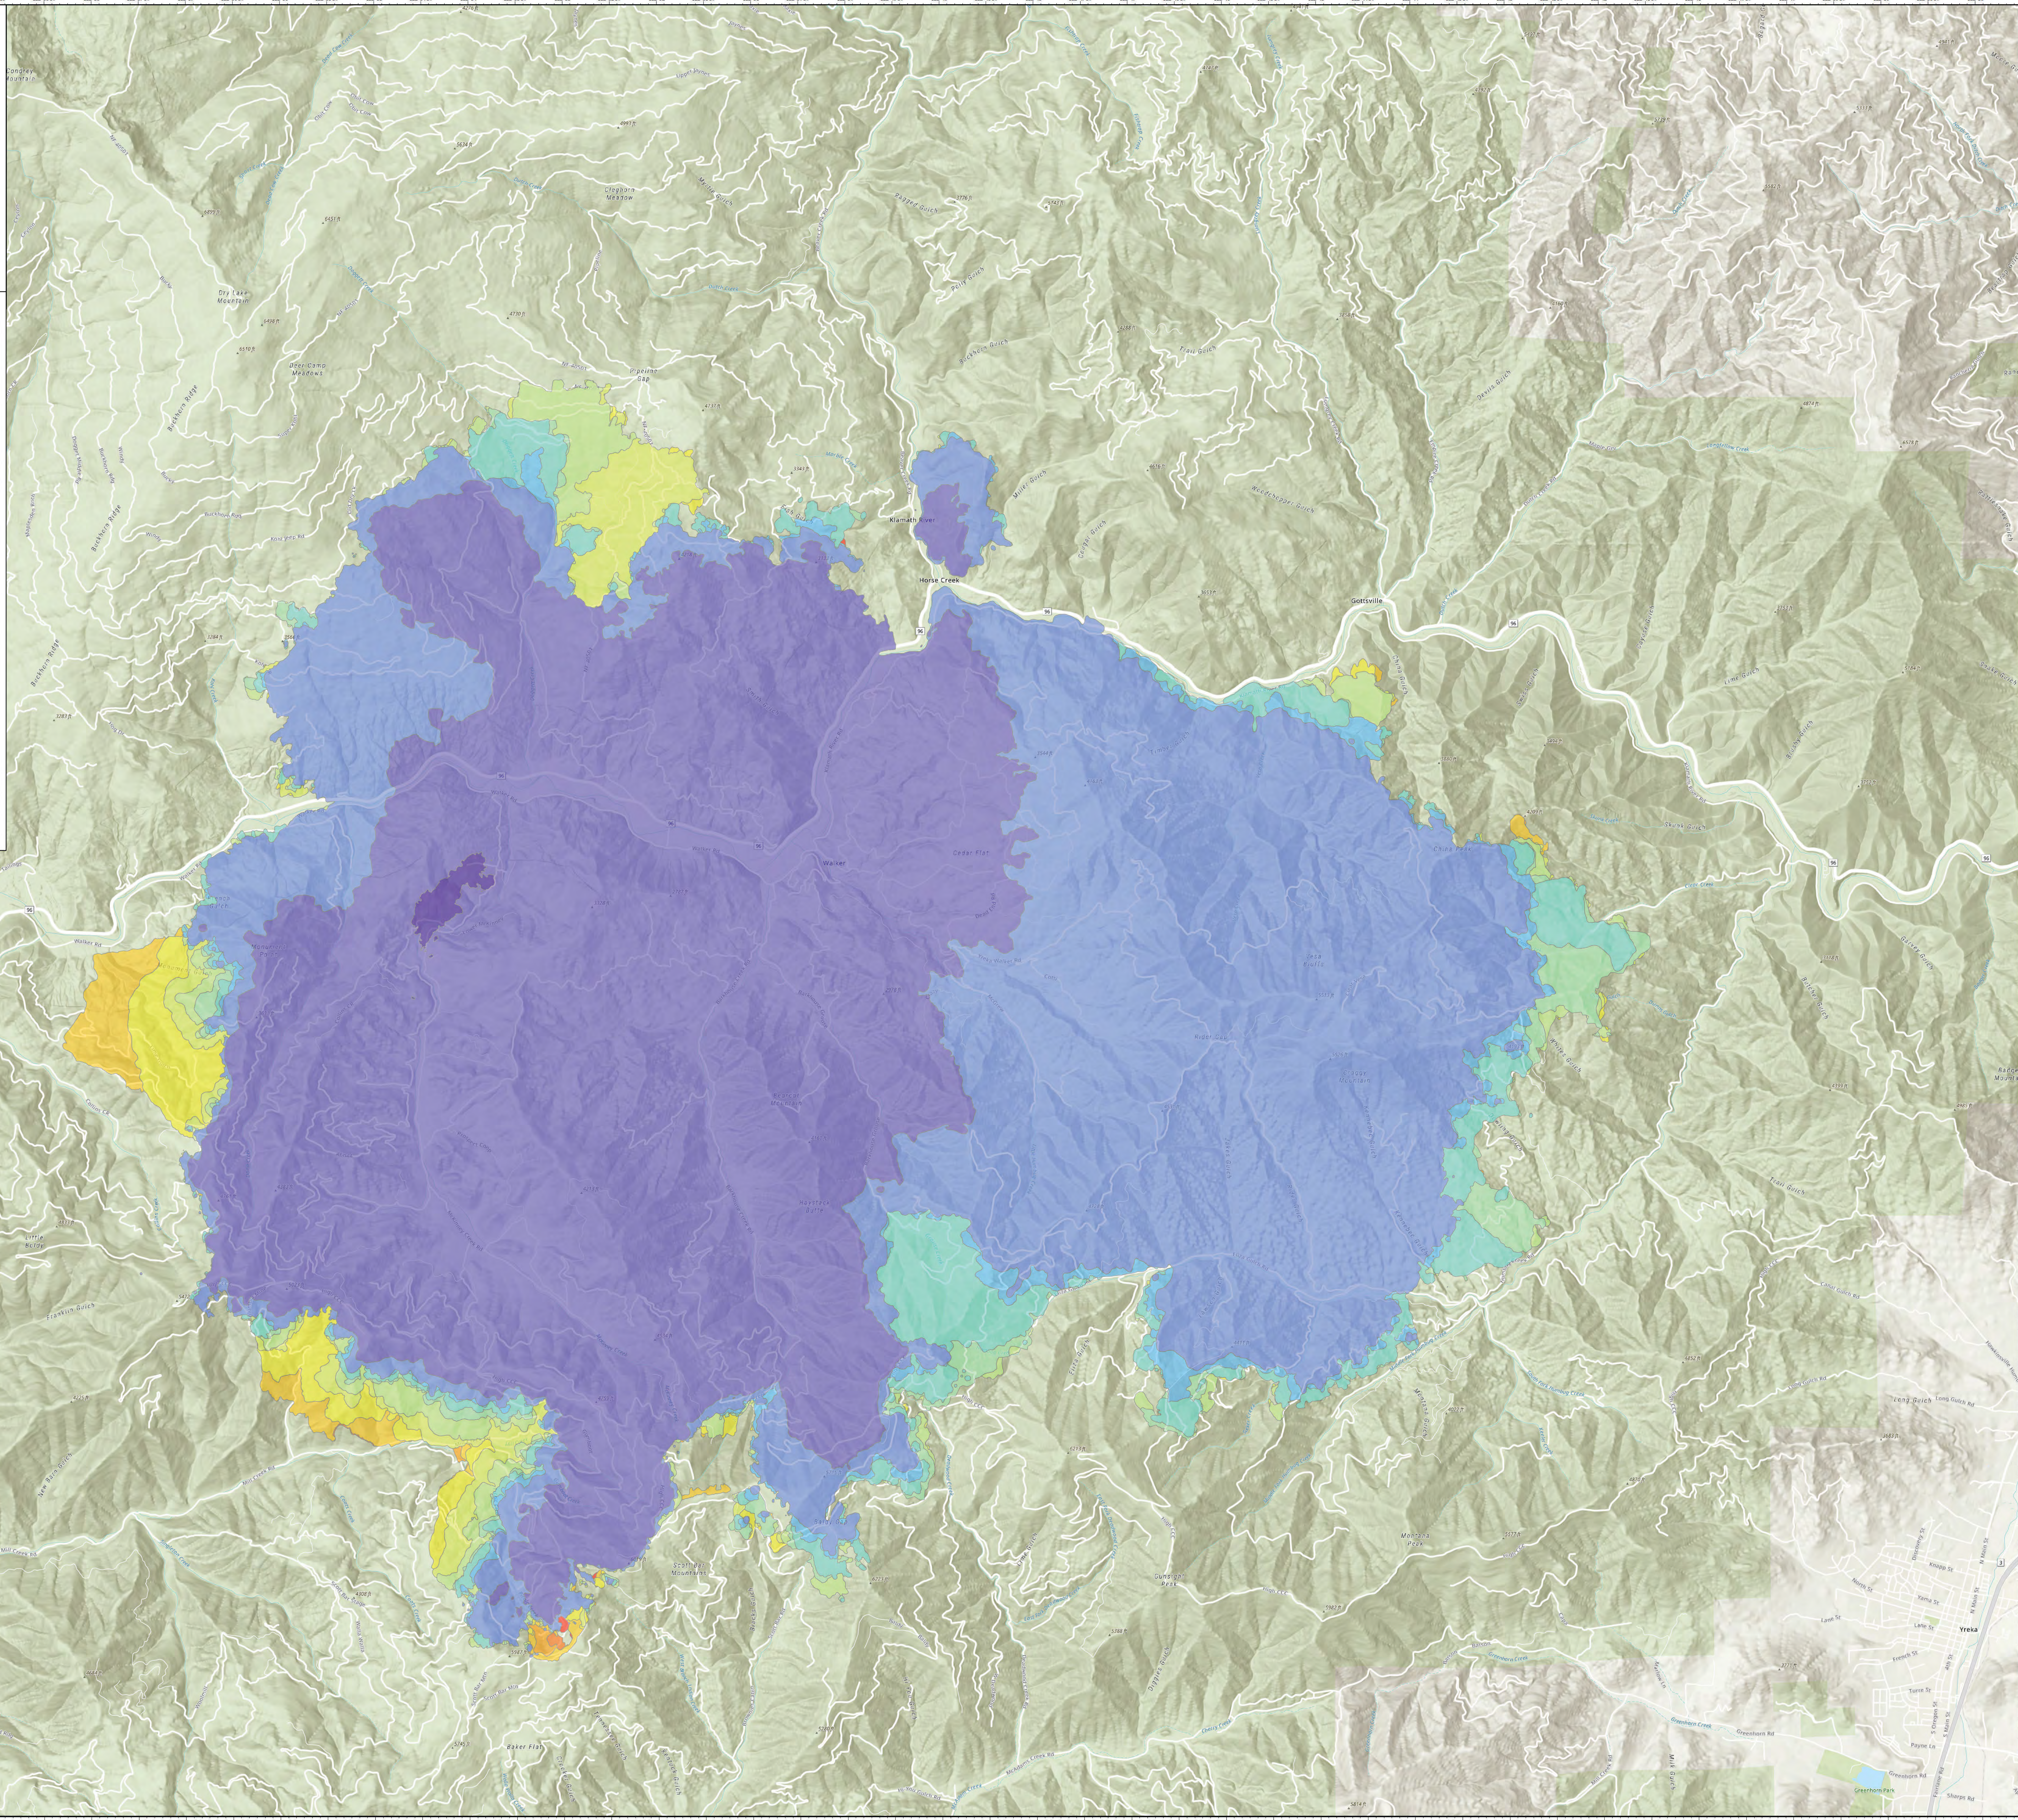

PROGRESSION

McKinney Fire
CA-KNF-006177
August 11, 2022

60,392 acres at 8/9/22 at 22:20

Progression

20220729 @ 1719	158ac	+158ac
20220730 @ 1040	29,677ac	+29,519ac
20220731 @ 0023	51,393ac	+21,716ac
20220731 @ 1015	52,416ac	+1,023ac
20220731 @ 2132	55,346ac	+2,930ac
20220731 @ 2132	55,345ac	+2,929ac
20220801 @ 2132	56,309ac	+964ac
20220802 @ 2239	57,521ac	+1,212ac
20220803 @ 2137	58,666ac	+1,145ac
20220804 @ 2320	59,668ac	+1,002ac
20220807 @ 0820	60,305ac	+67ac
20220808 @ 1524	60,335ac	+30ac
20220809 @ 0000	60,348ac	+13ac
20220810 @ 0908	60,356ac	+8ac

0 1 2
Kilometers
0 1 2
Miles

CIIMT2 GISS
8/10/2022 2056
Acres from IR and GPS
North American 1983 Datum, LatLong Grid